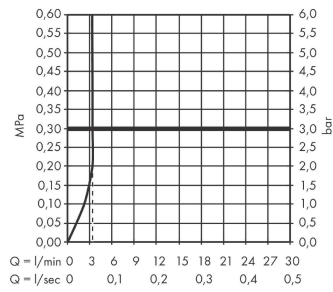

Rebris E

Single lever basin mixer 80 with push-open waste set 2 ticks

Finish: **Matt Black** Article Number: **72555679**

Description

product features

- consists of: single lever basin mixer, waste set
- ComfortZone 80
- projection: 121 mm
- spout height: 84 mm
- handle variant: lever handle
- spray type: normal spray
- ceramic cartridge
- temperature limitation adjustable
- suitable for continuous flow water heaters
- push-open waste set G 1¼
- material waste set: synthetic
- connection type: G ½ connections
- connection dimension: DN15

Technology

Design awards

Product image

Scale drawing

Rebris E
Single lever basin mixer 80 with push-open waste set 2 ticks
 Finish: **Matt Black** Article Number: **72555679**

Flowchart

Rebris E
Single lever basin mixer 80 with push-open waste set 2 ticks
 Finish: **Matt Black** Article Number: **72555679**

Exploded Drawing

Year of production: >07/22

Rebris E**Single lever basin mixer 80 with push-open waste set 2 ticks**Finish: **Matt Black** Article Number: **72555679****Spare part list**

Year of production: >07/22

Pos.	Description	Article Number	Price	PU
1	handle	94643670	£ 76,00	1
2	screw cover	95704610	£ 4,80	1
3	hollow set screw M6x10 DIN 916	96029000	£ 3,30	1
4	flange	98863670	£ 76,00	1
5	nut	98864000	£ 43,00	1
6	O-ring 24x2	98388000	£ 3,30	1
7	O-ring 27x1,5	92527000	£ 13,30	1
8	O-ring 25x1,5	98146000	£ 3,30	1
9	cartridge, assy	95973001	£ 79,00	1
10	adapter for cartridge	98866000	£ 35,00	1
11	O-ring 23x2	98398000	£ 3,30	1
12	aerator M24x1 (3,8 l/min)	94364009	-	1
13	seal Ø 42	98722000	£ 6,10	1
14	fixing set	96016000	£ 35,00	1
15	screw M8 x 68	97736000	£ 6,10	1
16	connection hose 450 mm M8x0,75 G½	97443000	£ 20,50	1
17	O-ring 6,6x1,6	93019000	£ 3,30	1
a	push-open waste set	50105000	£ 40,00	1