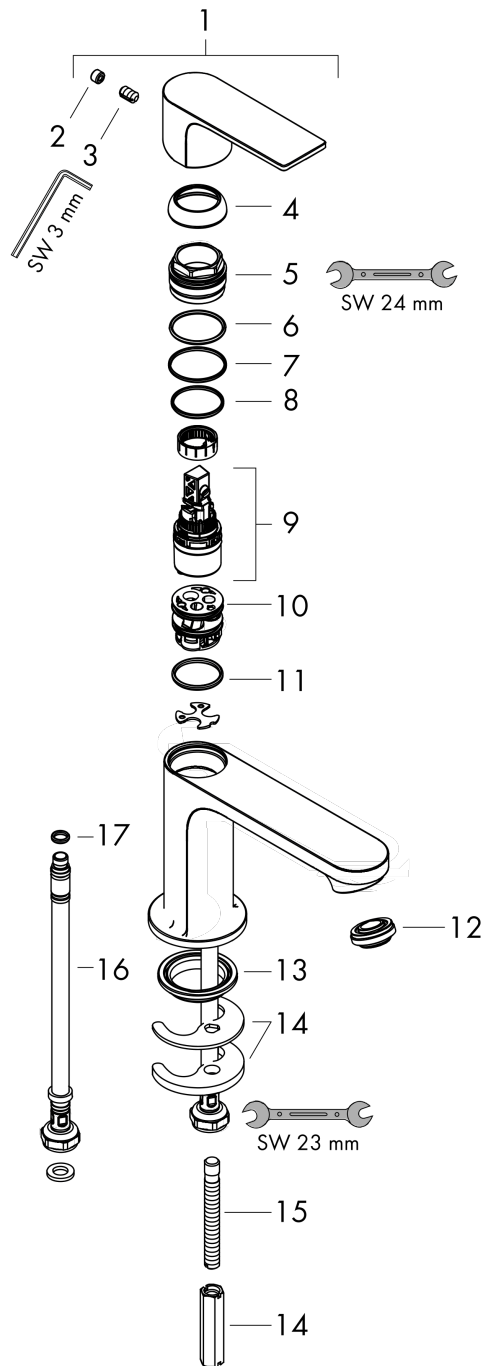

Rebris E

Single lever basin mixer 80 with push-open waste set 2 ticks

Finish: **Matt Black** Article Number: **72555679**

Description

product features

- consists of: single lever basin mixer, waste set
- ComfortZone 80
- projection: 121 mm
- spout height: 84 mm
- handle variant: lever handle
- spray type: normal spray
- ceramic cartridge
- temperature limitation adjustable
- suitable for continuous flow water heaters
- push-open waste set G 1¼
- material waste set: synthetic
- connection type: G ½ connections
- connection dimension: DN15

Technology

Design awards

Product image

Scale drawing

Rebris E
Single lever basin mixer 80 with push-open waste set 2 ticks
 Finish: **Matt Black** Article Number: **72555679**

Flowchart

Rebris E
Single lever basin mixer 80 with push-open waste set 2 ticks
 Finish: **Matt Black** Article Number: **72555679**

Exploded Drawing

Year of production: >07/22

Rebris E**Single lever basin mixer 80 with push-open waste set 2 ticks**Finish: **Matt Black** Article Number: **72555679****Spare part list**

Year of production: >07/22

Pos.	Description	Article Number	Price	PU
1	handle	94643670	£ 76,00	1
2	screw cover	95704610	£ 4,80	1
3	hollow set screw M6x10 DIN 916	96029000	£ 3,30	1
4	flange	98863670	£ 76,00	1
5	nut	98864000	£ 43,00	1
6	O-ring 24x2	98388000	£ 3,30	1
7	O-ring 27x1,5	92527000	£ 13,30	1
8	O-ring 25x1,5	98146000	£ 3,30	1
9	cartridge, assy	95973001	£ 79,00	1
10	adapter for cartridge	98866000	£ 35,00	1
11	O-ring 23x2	98398000	£ 3,30	1
12	aerator M24x1 (3,8 l/min)	94364009	-	1
13	seal Ø 42	98722000	£ 6,10	1
14	fixing set	96016000	£ 35,00	1
15	screw M8 x 68	97736000	£ 6,10	1
16	connection hose 450 mm M8x0,75 G½	97443000	£ 20,50	1
17	O-ring 6,6x1,6	93019000	£ 3,30	1
a	push-open waste set	50105000	£ 40,00	1