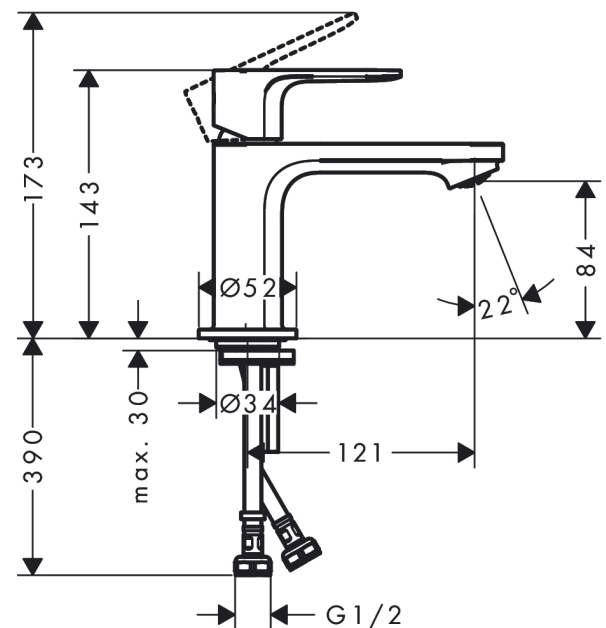

Rebris E

Single lever basin mixer 80 with push-open waste set 2 ticks

Finish: **Matt Black** Article Number: **72555679**

Description

product features

- consists of: single lever basin mixer, waste set
- ComfortZone 80
- projection: 121 mm
- spout height: 84 mm
- handle variant: lever handle
- spray type: normal spray
- ceramic cartridge
- temperature limitation adjustable
- suitable for continuous flow water heaters
- push-open waste set G 1¼
- material waste set: synthetic
- connection type: G ½ connections
- connection dimension: DN15

Technology

Design awards

Product image

Scale drawing

Rebris E
Single lever basin mixer 80 with push-open waste set 2 ticks
 Finish: **Matt Black** Article Number: **72555679**

Flowchart

Rebris E
Single lever basin mixer 80 with push-open waste set 2 ticks
 Finish: **Matt Black** Article Number: **72555679**

Exploded Drawing

Year of production: >07/22

Rebris E**Single lever basin mixer 80 with push-open waste set 2 ticks**Finish: **Matt Black** Article Number: **72555679****Spare part list**

Year of production: >07/22

Pos.	Description	Article Number	Price	PU
1	handle	94643670	£ 76,00	1
2	screw cover	95704610	£ 4,80	1
3	hollow set screw M6x10 DIN 916	96029000	£ 3,30	1
4	flange	98863670	£ 76,00	1
5	nut	98864000	£ 43,00	1
6	O-ring 24x2	98388000	£ 3,30	1
7	O-ring 27x1,5	92527000	£ 13,30	1
8	O-ring 25x1,5	98146000	£ 3,30	1
9	cartridge, assy	95973001	£ 79,00	1
10	adapter for cartridge	98866000	£ 35,00	1
11	O-ring 23x2	98398000	£ 3,30	1
12	aerator M24x1 (3,8 l/min)	94364009	-	1
13	seal Ø 42	98722000	£ 6,10	1
14	fixing set	96016000	£ 35,00	1
15	screw M8 x 68	97736000	£ 6,10	1
16	connection hose 450 mm M8x0,75 G½	97443000	£ 20,50	1
17	O-ring 6,6x1,6	93019000	£ 3,30	1
a	push-open waste set	50105000	£ 40,00	1