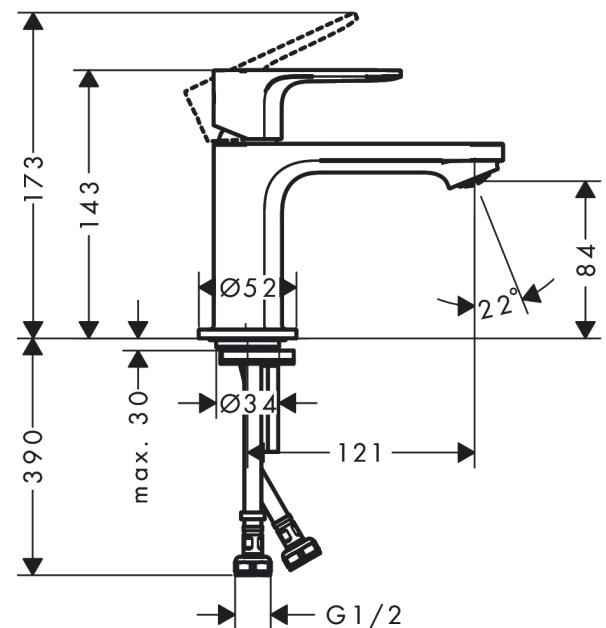

Rebris E

Single lever basin mixer 80 with push-open waste set 2 ticks

Finish: **Chrome** Article Number: **72555009**

Description

product features

- consists of: single lever basin mixer, waste set
- ComfortZone 80
- projection: 121 mm
- spout height: 84 mm
- handle variant: lever handle
- spray type: normal spray
- ceramic cartridge
- temperature limitation adjustable
- suitable for continuous flow water heaters
- push-open waste set G 1/4
- material waste set: synthetic
- connection type: G 1/2 connections
- connection dimension: DN15

Technology

Design awards

reddot winner 2022

Product image

Scale drawing

Rebris E
Single lever basin mixer 80 with push-open waste set 2 ticks
 Finish: **Chrome** Article Number: **72555009**

Flowchart

Rebris E
Single lever basin mixer 80 with push-open waste set 2 ticks
 Finish: **Chrome** Article Number: **72555009**

Exploded Drawing

Year of production: >07/22