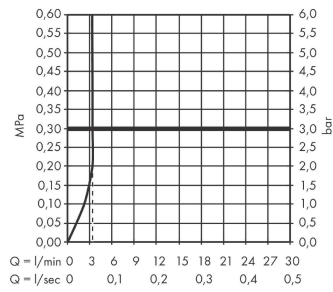

Rebris E

Single lever basin mixer 80 with push-open waste set 2 ticks

Finish: **Chrome** Article Number: **72555009**

Description

product features

- consists of: single lever basin mixer, waste set
- ComfortZone 80
- projection: 121 mm
- spout height: 84 mm
- handle variant: lever handle
- spray type: normal spray
- ceramic cartridge
- temperature limitation adjustable
- suitable for continuous flow water heaters
- push-open waste set G 1/4
- material waste set: synthetic
- connection type: G 1/2 connections
- connection dimension: DN15

Technology

Design awards

reddot winner 2022

Product image

Scale drawing

Rebris E
Single lever basin mixer 80 with push-open waste set 2 ticks
 Finish: **Chrome** Article Number: **72555009**

Flowchart

Rebris E
Single lever basin mixer 80 with push-open waste set 2 ticks
 Finish: **Chrome** Article Number: **72555009**