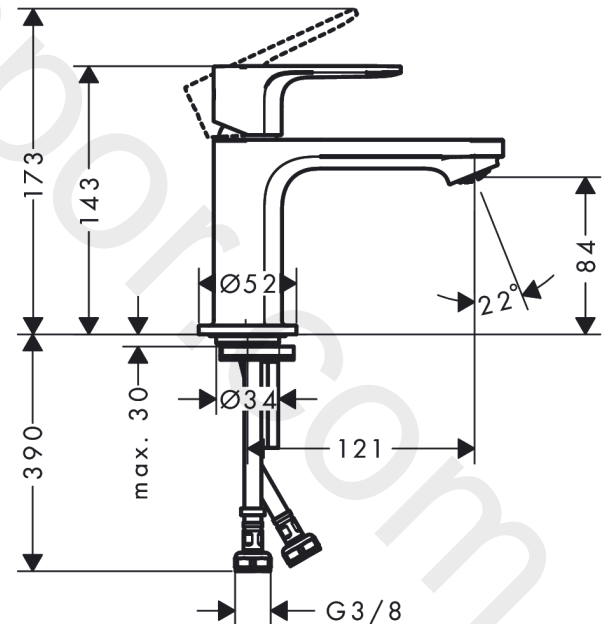

Rebris E
Single lever basin mixer 80 CoolStart without waste set
 Finish: **Matt Black** Article Number: **72554670**

Description

product features

- ComfortZone 80
- projection: 121 mm
- spout height: 84 mm
- handle variant: lever handle
- spray type: normal spray
- maximum flow rate at 3 bar: 5 l/min
- ceramic cartridge
- temperature limitation adjustable
- suitable for continuous flow water heaters
- connection type: G 3/8 connections
- connection dimension: DN15
- cold water in basic handle position
- EU taxonomy: max. 6 l/min - Substantial Contribution (SC) possible
- WRAS 2304315
- WRAS 2304315 - Approval letter 2304315

Article Details

Price excl. VAT 126,67 £

Technology

Design awards

Product image

Scale drawing

Rebris E
Single lever basin mixer 80 CoolStart without waste set
 Finish: **Matt Black** Article Number: **72554670**

Flowchart

www.divapor.com

Rebris E
Single lever basin mixer 80 CoolStart without waste set
 Finish: **Matt Black** Article Number: **72554670**

Exploded Drawing

Year of production: >06/22

Rebris E**Single lever basin mixer 80 CoolStart without waste set**Finish: **Matt Black** Article Number: **72554670****Spare part list**

Year of production: >06/22

Pos.	Description	Article Number	Price	PU
1	handle	94645670	£ 76,00	1
2	hollow set screw M6x10 DIN 916	96029000	£ 3,30	1
3	screw cover	95704610	£ 4,80	1
4	flange	98863670	£ 76,00	1
5	nut	98864000	£ 43,00	1
6	O-ring 24x2	98388000	£ 3,30	1
7	O-ring 27x1,5	92527000	£ 13,30	1
8	O-ring 25x1,5	98146000	£ 3,30	1
9	cartridge, assy	95973001	£ 79,00	1
10	adapter for cartridge	95975000	£ 9,00	1
11	O-ring 23x2	98398000	£ 3,30	1
12	aerator M24x1 (5 l/min)	94364000	£ 9,00	1
13	seal Ø 42	98722000	£ 6,10	1
14	fixing set	96016000	£ 35,00	1
15	screw M8 x 68	97736000	£ 6,10	1
16	connection hose 450 mm M8x0,75 G3/8	97206000	£ 35,00	1
17	O-ring 6,6x1,6	93019000	£ 3,30	1