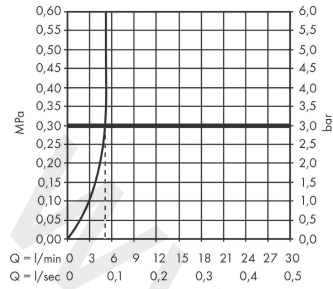

Rebris E
Single lever basin mixer 80 CoolStart without waste set
Finish: **Matt Black** Article Number: **72554670**

Flowchart

www.divapor.com