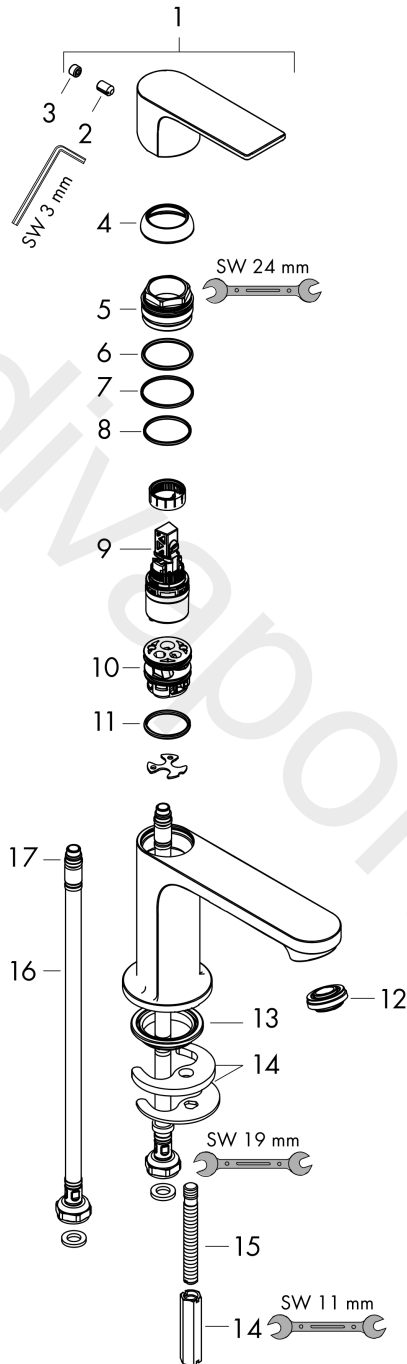

Rebris E
Single lever basin mixer 80 CoolStart without waste set
 Finish: **Matt Black** Article Number: **72554670**

Description

product features

- ComfortZone 80
- projection: 121 mm
- spout height: 84 mm
- handle variant: lever handle
- spray type: normal spray
- maximum flow rate at 3 bar: 5 l/min
- ceramic cartridge
- temperature limitation adjustable
- suitable for continuous flow water heaters
- connection type: G 3/8 connections
- connection dimension: DN15
- cold water in basic handle position
- EU taxonomy: max. 6 l/min - Substantial Contribution (SC) possible
- WRAS 2304315
- WRAS 2304315 - Approval letter 2304315

Article Details

Price excl. VAT 126,67 £

Technology

Design awards

Product image

Scale drawing

Rebris E
Single lever basin mixer 80 CoolStart without waste set
 Finish: **Matt Black** Article Number: **72554670**

Flowchart

www.divapor.com

Rebris E
Single lever basin mixer 80 CoolStart without waste set
 Finish: **Matt Black** Article Number: **72554670**

Exploded Drawing

Year of production: >06/22

Rebris E**Single lever basin mixer 80 CoolStart without waste set**Finish: **Matt Black** Article Number: **72554670****Spare part list**

Year of production: >06/22

Pos.	Description	Article Number	Price	PU
1	handle	94645670	£ 76,00	1
2	hollow set screw M6x10 DIN 916	96029000	£ 3,30	1
3	screw cover	95704610	£ 4,80	1
4	flange	98863670	£ 76,00	1
5	nut	98864000	£ 43,00	1
6	O-ring 24x2	98388000	£ 3,30	1
7	O-ring 27x1,5	92527000	£ 13,30	1
8	O-ring 25x1,5	98146000	£ 3,30	1
9	cartridge, assy	95973001	£ 79,00	1
10	adapter for cartridge	95975000	£ 9,00	1
11	O-ring 23x2	98398000	£ 3,30	1
12	aerator M24x1 (5 l/min)	94364000	£ 9,00	1
13	seal Ø 42	98722000	£ 6,10	1
14	fixing set	96016000	£ 35,00	1
15	screw M8 x 68	97736000	£ 6,10	1
16	connection hose 450 mm M8x0,75 G3/8	97206000	£ 35,00	1
17	O-ring 6,6x1,6	93019000	£ 3,30	1