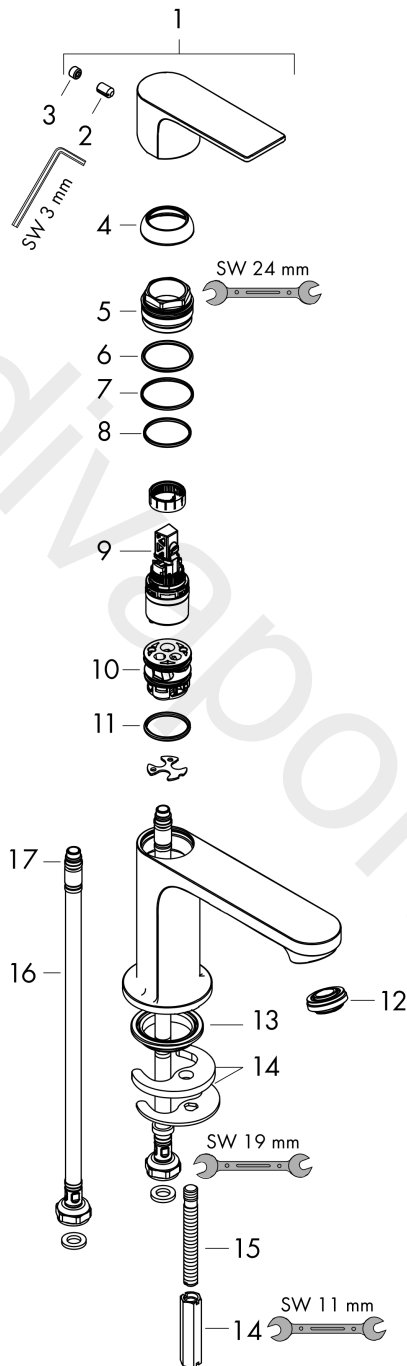

Rebris E

Single lever basin mixer 80 CoolStart without waste set

Finish: **Chrome** Article Number: **72554000**

Description

product features

- ComfortZone 80
- projection: 121 mm
- spout height: 84 mm
- handle variant: lever handle
- spray type: normal spray
- maximum flow rate at 3 bar: 5 l/min
- ceramic cartridge
- temperature limitation adjustable
- suitable for continuous flow water heaters
- connection type: G $\frac{3}{8}$ connections
- connection dimension: DN15
- cold water in basic handle position
- EU taxonomy: max. 6 l/min - Substantial Contribution (SC) possible
- WRAS 2304315
- WRAS 2304315 - Approval letter 2304315

Article Details

Price excl. VAT

90,00 £

Technology

Design awards

Product image

Scale drawing

Rebris E
Single lever basin mixer 80 CoolStart without waste set
 Finish: **Chrome** Article Number: **72554000**

Flowchart

www.divapor.com

Rebris E
Single lever basin mixer 80 CoolStart without waste set
 Finish: **Chrome** Article Number: **72554000**

Exploded Drawing

Year of production: >06/22

Rebris E
Single lever basin mixer 80 CoolStart without waste set
 Finish: **Chrome** Article Number: **72554000**

Spare part list

Year of production: >06/22

Pos.	Description	Article Number	Price	PU
1	handle	94645000	£ 51,00	1
2	hollow set screw M6x10 DIN 916	96029000	£ 3,30	1
3	screw cover	95704000	£ 3,30	1
4	flange	98863000	£ 51,00	1
5	nut	98864000	£ 43,00	1
6	O-ring 24x2	98388000	£ 3,30	1
7	O-ring 27x1,5	92527000	£ 13,30	1
8	O-ring 25x1,5	98146000	£ 3,30	1
9	cartridge, assy	95973001	£ 79,00	1
10	adapter for cartridge	95975000	£ 9,00	1
11	O-ring 23x2	98398000	£ 3,30	1
12	aerator M24x1 (5 l/min)	94364000	£ 9,00	1
13	seal Ø 42	98722000	£ 6,10	1
14	fixing set	96016000	£ 35,00	1
15	screw M8 x 68	97736000	£ 6,10	1
16	connection hose 450 mm M8x0,75 G3/8	97206000	£ 35,00	1
17	O-ring 6,6x1,6	93019000	£ 3,30	1