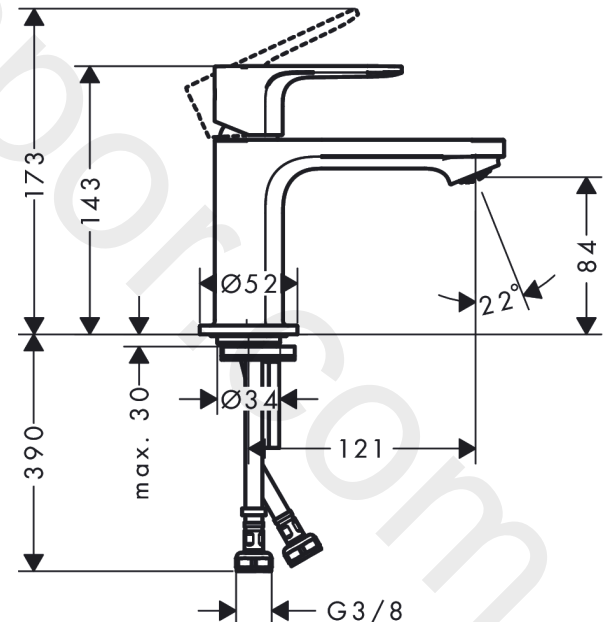

Rebris E

Single lever basin mixer 80 CoolStart without waste set

Finish: **Chrome** Article Number: **72554000**

Description

product features

- ComfortZone 80
- projection: 121 mm
- spout height: 84 mm
- handle variant: lever handle
- spray type: normal spray
- maximum flow rate at 3 bar: 5 l/min
- ceramic cartridge
- temperature limitation adjustable
- suitable for continuous flow water heaters
- connection type: G $\frac{3}{8}$ connections
- connection dimension: DN15
- cold water in basic handle position
- EU taxonomy: max. 6 l/min - Substantial Contribution (SC) possible
- WRAS 2304315
- WRAS 2304315 - Approval letter 2304315

Article Details

Price excl. VAT

90,00 £

Technology

Design awards

Product image

Scale drawing

Rebris E
Single lever basin mixer 80 CoolStart without waste set
 Finish: **Chrome** Article Number: **72554000**

Flowchart

www.divapor.com

Rebris E
Single lever basin mixer 80 CoolStart without waste set
 Finish: **Chrome** Article Number: **72554000**

Exploded Drawing

Year of production: >06/22

Rebris E
Single lever basin mixer 80 CoolStart without waste set
 Finish: **Chrome** Article Number: **72554000**

Spare part list

Year of production: >06/22

Pos.	Description	Article Number	Price	PU
1	handle	94645000	£ 51,00	1
2	hollow set screw M6x10 DIN 916	96029000	£ 3,30	1
3	screw cover	95704000	£ 3,30	1
4	flange	98863000	£ 51,00	1
5	nut	98864000	£ 43,00	1
6	O-ring 24x2	98388000	£ 3,30	1
7	O-ring 27x1,5	92527000	£ 13,30	1
8	O-ring 25x1,5	98146000	£ 3,30	1
9	cartridge, assy	95973001	£ 79,00	1
10	adapter for cartridge	95975000	£ 9,00	1
11	O-ring 23x2	98398000	£ 3,30	1
12	aerator M24x1 (5 l/min)	94364000	£ 9,00	1
13	seal Ø 42	98722000	£ 6,10	1
14	fixing set	96016000	£ 35,00	1
15	screw M8 x 68	97736000	£ 6,10	1
16	connection hose 450 mm M8x0,75 G3/8	97206000	£ 35,00	1
17	O-ring 6,6x1,6	93019000	£ 3,30	1