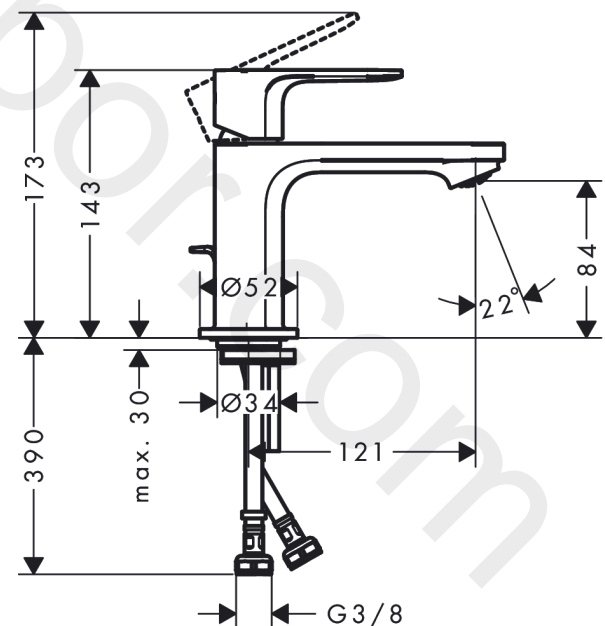

Rebris E

Single lever basin mixer 80 CoolStart with pop-up waste set

Finish: **Matt Black** Article Number: **72553670**

Description

product features

- consists of: single lever basin mixer, waste set
- ComfortZone 80
- projection: 121 mm
- spout height: 84 mm
- handle variant: lever handle
- spray type: normal spray
- maximum flow rate at 3 bar: 5 l/min
- ceramic cartridge
- temperature limitation adjustable
- suitable for continuous flow water heaters
- pop-up waste set G 1¼
- material waste set: synthetic
- connection type: G ¾ connections
- connection dimension: DN15
- cold water in basic handle position
- EU taxonomy: max. 6 l/min - Substantial Contribution (SC) possible
- WRAS 2304315
- WRAS 2304315 - Approval letter 2304315

Rebris E
Single lever basin mixer 80 CoolStart with pop-up waste set
 Finish: **Matt Black** Article Number: **72553670**

Flowchart

www.divapor.com

Rebris E
Single lever basin mixer 80 CoolStart with pop-up waste set
 Finish: **Matt Black** Article Number: **72553670**

Exploded Drawing

Year of production: >06/22

Rebris E**Single lever basin mixer 80 CoolStart with pop-up waste set**Finish: **Matt Black** Article Number: **72553670****Spare part list**

Year of production: >06/22

Pos.	Description	Article Number	Price	PU
1	handle	94645670	£ 76,00	1
2	hollow set screw M6x10 DIN 916	96029000	£ 3,30	1
3	screw cover	95704610	£ 4,80	1
4	flange	98863670	£ 76,00	1
5	nut	98864000	£ 43,00	1
6	O-ring 24x2	98388000	£ 3,30	1
7	O-ring 27x1,5	92527000	£ 13,30	1
8	O-ring 25x1,5	98146000	£ 3,30	1
9	cartridge, assy	95973001	£ 79,00	1
10	adapter for cartridge	95975000	£ 9,00	1
11	O-ring 23x2	98398000	£ 3,30	1
12	aerator M24x1 (5 l/min)	94364000	£ 9,00	1
13	seal Ø 42	98722000	£ 6,10	1
14	fixing set	96016000	£ 35,00	1
15	screw M8 x 68	97736000	£ 6,10	1
16	pull rod	96657670	£ 19,80	1
17	connection hose 450 mm M8x0,75 G3/8	97206000	£ 35,00	1
18	O-ring 6,6x1,6	93019000	£ 3,30	1
a	pop up waste	94139670	£ 163,00	1