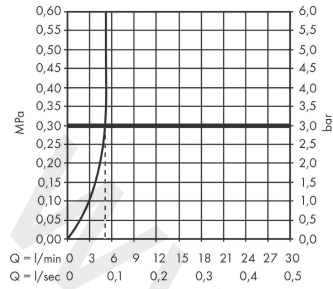

Rebris E
Single lever basin mixer 80 CoolStart with pop-up waste set
Finish: **Matt Black** Article Number: **72553670**

Flowchart

www.divapor.com