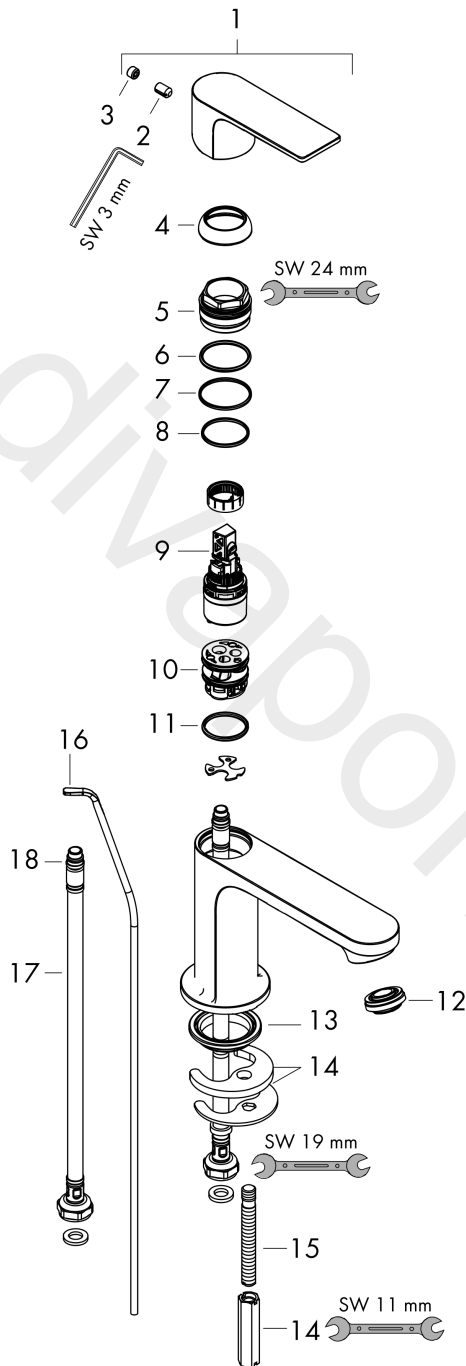

Rebris E

Single lever basin mixer 80 CoolStart with pop-up waste set

Finish: **Matt Black** Article Number: **72553670**

Description

product features

- consists of: single lever basin mixer, waste set
- ComfortZone 80
- projection: 121 mm
- spout height: 84 mm
- handle variant: lever handle
- spray type: normal spray
- maximum flow rate at 3 bar: 5 l/min
- ceramic cartridge
- temperature limitation adjustable
- suitable for continuous flow water heaters
- pop-up waste set G 1¼
- material waste set: synthetic
- connection type: G ¾ connections
- connection dimension: DN15
- cold water in basic handle position
- EU taxonomy: max. 6 l/min - Substantial Contribution (SC) possible
- WRAS 2304315
- WRAS 2304315 - Approval letter 2304315

Rebris E
Single lever basin mixer 80 CoolStart with pop-up waste set
 Finish: **Matt Black** Article Number: **72553670**

Flowchart

www.divapor.com

Rebris E
Single lever basin mixer 80 CoolStart with pop-up waste set
 Finish: **Matt Black** Article Number: **72553670**

Exploded Drawing

Year of production: >06/22

Rebris E**Single lever basin mixer 80 CoolStart with pop-up waste set**Finish: **Matt Black** Article Number: **72553670****Spare part list**

Year of production: >06/22

Pos.	Description	Article Number	Price	PU
1	handle	94645670	£ 76,00	1
2	hollow set screw M6x10 DIN 916	96029000	£ 3,30	1
3	screw cover	95704610	£ 4,80	1
4	flange	98863670	£ 76,00	1
5	nut	98864000	£ 43,00	1
6	O-ring 24x2	98388000	£ 3,30	1
7	O-ring 27x1,5	92527000	£ 13,30	1
8	O-ring 25x1,5	98146000	£ 3,30	1
9	cartridge, assy	95973001	£ 79,00	1
10	adapter for cartridge	95975000	£ 9,00	1
11	O-ring 23x2	98398000	£ 3,30	1
12	aerator M24x1 (5 l/min)	94364000	£ 9,00	1
13	seal Ø 42	98722000	£ 6,10	1
14	fixing set	96016000	£ 35,00	1
15	screw M8 x 68	97736000	£ 6,10	1
16	pull rod	96657670	£ 19,80	1
17	connection hose 450 mm M8x0,75 G3/8	97206000	£ 35,00	1
18	O-ring 6,6x1,6	93019000	£ 3,30	1
a	pop up waste	94139670	£ 163,00	1