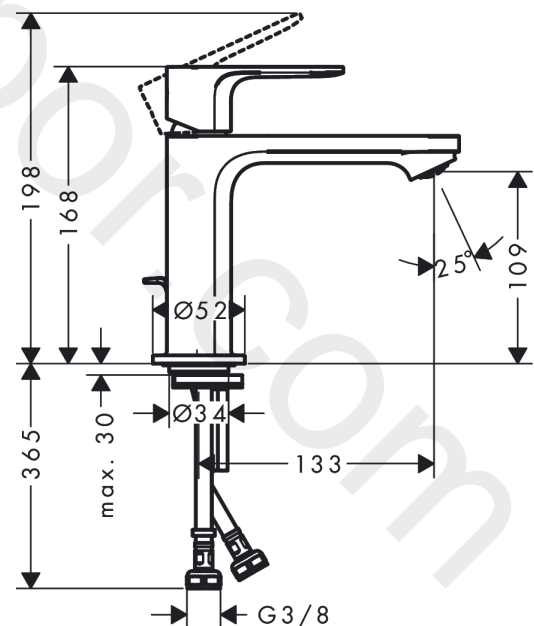

Rebris E

Single lever basin mixer 110 CoolStart with metal pop-up waste set

Finish: **Matt Black** Article Number: **72551670**

Description

product features

- consists of: single lever basin mixer, waste set
- ComfortZone 110
- projection: 133 mm
- spout height: 109 mm
- handle variant: lever handle
- spray type: normal spray
- maximum flow rate at 3 bar: 5 l/min
- ceramic cartridge
- temperature limitation adjustable
- suitable for continuous flow water heaters
- pop-up waste set G 1¼
- material waste set: metal
- connection type: G ¾ connections
- connection dimension: DN15
- cold water in basic handle position
- EU taxonomy: max. 6 l/min - Substantial Contribution (SC) possible
- WRAS 2304315
- WRAS 2304315 - Approval letter 2304315

Article Details

Price excl. VAT

175,00 £

Technology

Design awards

Product image

Scale drawing

Rebris E

Single lever basin mixer 110 CoolStart with metal pop-up waste set

Finish: **Matt Black** Article Number: **72551670**

Flowchart

Rebris E**Single lever basin mixer 110 CoolStart with metal pop-up waste set**Finish: **Matt Black** Article Number: **72551670****Spare part list**

Year of production: >10/22

Pos.	Description	Article Number	Price	PU
1	handle	94645670	£ 76,00	1
2	hollow set screw M6x10 DIN 916	96029000	£ 3,30	1
3	screw cover	95704610	£ 4,80	1
4	flange	98863670	£ 76,00	1
5	nut	98864000	£ 43,00	1
6	O-ring 24x2	98388000	£ 3,30	1
7	O-ring 27x1,5	92527000	£ 13,30	1
8	O-ring 25x1,5	98146000	£ 3,30	1
9	cartridge, assy	95973001	£ 79,00	1
10	adapter for cartridge	95975000	£ 9,00	1
11	O-ring 23x2	98398000	£ 3,30	1
12	aerator M24x1 (5 l/min)	94364000	£ 9,00	1
13	seal Ø 42	98722000	£ 6,10	1
14	fixing set	96016000	£ 35,00	1
15	screw M8 x 68	97736000	£ 6,10	1
16	pull rod	96657670	£ 19,80	1
17	connection hose 450 mm M8x0,75 G3/8	97206000	£ 35,00	1
18	O-ring 6,6x1,6	93019000	£ 3,30	1
a	pop up waste	94139670	£ 163,00	1
b	pop up waste	94139007	-	1