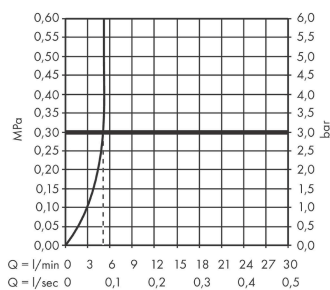

Rebris E

Single lever basin mixer 240 for wash bowls without waste set FIN

Finish: **Matt Black** Article Number: **72545670**

Description

product features

- ComfortZone 240
- projection: 169 mm
- spout height: 242 mm
- handle variant: lever handle
- spray type: normal spray
- maximum flow rate at 3 bar: 5 l/min
- ceramic cartridge
- temperature limitation adjustable
- suitable for continuous flow water heaters
- connection type: G 3/8 connections
- connection dimension: DN15
- EU taxonomy: max. 6 l/min - Substantial Contribution (SC) possible

Technology

Design awards

reddot winner 2022

Product image

Scale drawing

Flowchart