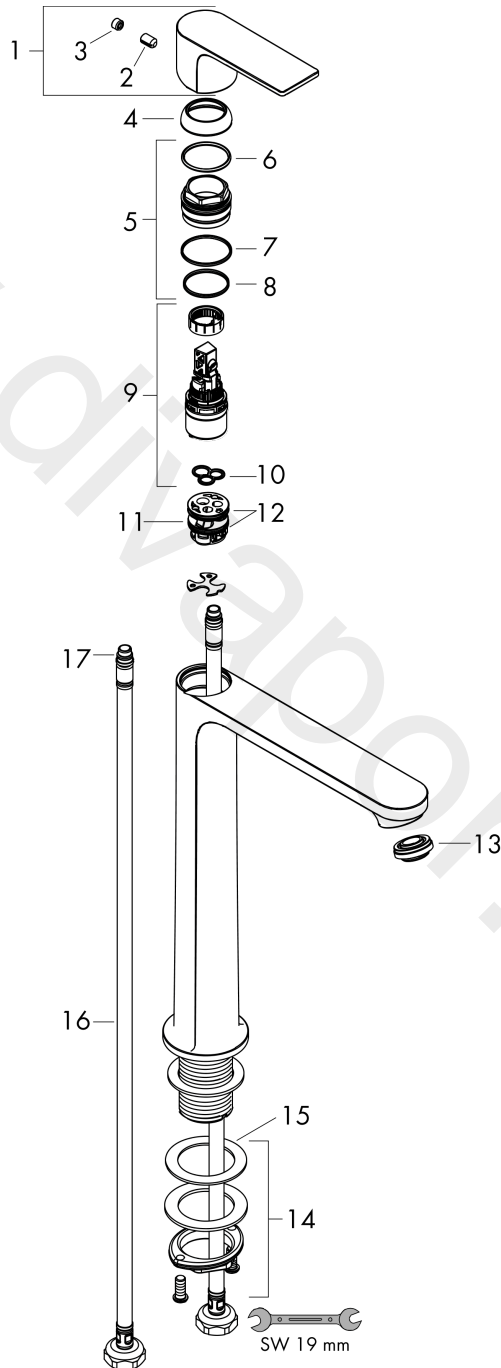

#### product features

- ComfortZone 240
- projection: 169 mm
- spout height: 242 mm
- handle variant: lever handle
- spray type: normal spray
- maximum flow rate at 3 bar: 5 l/min
- ceramic cartridge
- temperature limitation adjustable
- suitable for continuous flow water heaters
- connection type: G 3/8 connections
- connection dimension: DN15
- EU taxonomy: max. 6 l/min - Substantial Contribution (SC) possible

### Scale drawing

### Flowchart

**Rebris E**

**Single lever basin mixer 240 for wash bowls without waste set FIN**

Finish: **Matt Black** Article Number: **72545670**

**Exploded Drawing**

Year of production: >06/22

**Rebris E****Single lever basin mixer 240 for wash bowls without waste set FIN**Finish: **Matt Black** Article Number: **72545670****Spare part list**

Year of production: &gt;06/22

Pos.	Description	Article Number	Price	PU
1	handle	94642670	£ 76,00	1
2	screw cover	95704610	£ 4,80	1
3	hollow set screw M6x10 DIN 916	96029000	£ 3,30	1
4	flange	98863670	£ 76,00	1
5	nut	98864000	£ 43,00	1
6	O-ring 24x2	98388000	£ 3,30	1
7	O-ring 27x1,5	92527000	£ 13,30	1
8	O-ring 25x1,5	98146000	£ 3,30	1
9	cartridge, assy	95973001	£ 79,00	1
10	seal	98865000	£ 35,00	1
11	adapter for cartridge	98866000	£ 35,00	1
12	O-ring 23x2	98398000	£ 3,30	1
13	aerator M24x1 (5 l/min)	94364000	£ 9,00	1
14	fixing set (Ø 32)	13961000	£ 25,00	1
15	lever collar	97548000	£ 3,30	1
16	connection hose 600 mm M8x0,75 G3/8	96556000	£ 25,00	1
17	O-ring 6,6x1,6	93019000	£ 3,30	1