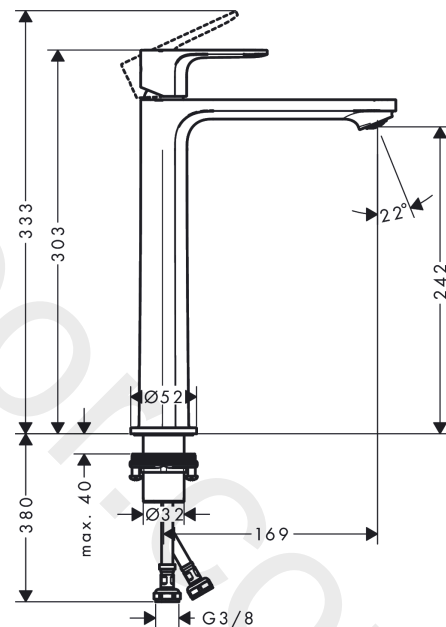

#### product features

- ComfortZone 240
- projection: 169 mm
- spout height: 242 mm
- handle variant: lever handle
- spray type: normal spray
- maximum flow rate at 3 bar: 5 l/min
- ceramic cartridge
- temperature limitation adjustable
- suitable for continuous flow water heaters
- connection type: G 3/8 connections
- connection dimension: DN15
- EU taxonomy: max. 6 l/min - Substantial Contribution (SC) possible

### Scale drawing

### Flowchart

**Rebris E**

**Single lever basin mixer 240 for wash bowls without waste set FIN**

Finish: **Matt Black** Article Number: **72545670**

**Exploded Drawing**

Year of production: >06/22

**Rebris E****Single lever basin mixer 240 for wash bowls without waste set FIN**Finish: **Matt Black** Article Number: **72545670****Spare part list**

Year of production: &gt;06/22

Pos.	Description	Article Number	Price	PU
1	handle	94642670	£ 76,00	1
2	screw cover	95704610	£ 4,80	1
3	hollow set screw M6x10 DIN 916	96029000	£ 3,30	1
4	flange	98863670	£ 76,00	1
5	nut	98864000	£ 43,00	1
6	O-ring 24x2	98388000	£ 3,30	1
7	O-ring 27x1,5	92527000	£ 13,30	1
8	O-ring 25x1,5	98146000	£ 3,30	1
9	cartridge, assy	95973001	£ 79,00	1
10	seal	98865000	£ 35,00	1
11	adapter for cartridge	98866000	£ 35,00	1
12	O-ring 23x2	98398000	£ 3,30	1
13	aerator M24x1 (5 l/min)	94364000	£ 9,00	1
14	fixing set (Ø 32)	13961000	£ 25,00	1
15	lever collar	97548000	£ 3,30	1
16	connection hose 600 mm M8x0,75 G3/8	96556000	£ 25,00	1
17	O-ring 6,6x1,6	93019000	£ 3,30	1