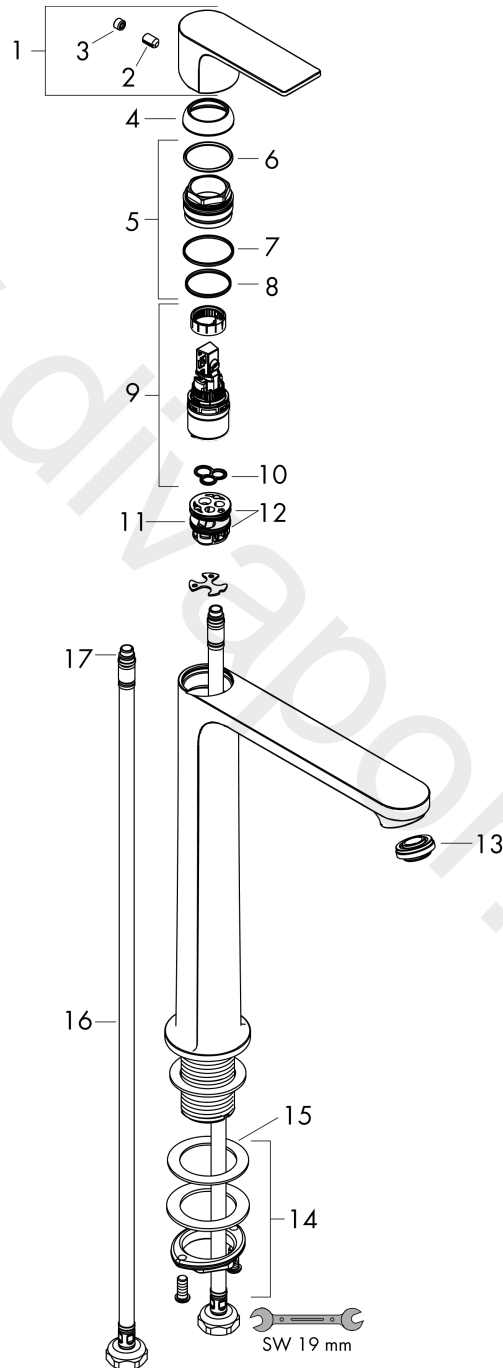

Rebris E

Single lever basin mixer 240 for wash bowls without waste set FIN

Finish: **Chrome** Article Number: **72545000**

Description

product features

- ComfortZone 240
- projection: 169 mm
- spout height: 242 mm
- handle variant: lever handle
- spray type: normal spray
- maximum flow rate at 3 bar: 5 l/min
- ceramic cartridge
- temperature limitation adjustable
- suitable for continuous flow water heaters
- connection type: G 3/8 connections
- connection dimension: DN15
- EU taxonomy: max. 6 l/min - Substantial Contribution (SC) possible

Technology

Design awards

reddot winner 2022

Product image

Scale drawing

Flowchart

Rebris E
Single lever basin mixer 240 for wash bowls without waste set FIN
 Finish: **Chrome** Article Number: **72545000**

Exploded Drawing

Year of production: >06/22

Rebris E**Single lever basin mixer 240 for wash bowls without waste set FIN**Finish: **Chrome** Article Number: **72545000****Spare part list**

Year of production: >06/22

Pos.	Description	Article Number	Price	PU
1	handle	94642000	£ 51,00	1
2	screw cover	95704000	£ 3,30	1
3	hollow set screw M6x10 DIN 916	96029000	£ 3,30	1
4	flange	98863000	£ 51,00	1
5	nut	98864000	£ 43,00	1
6	O-ring 24x2	98388000	£ 3,30	1
7	O-ring 27x1,5	92527000	£ 13,30	1
8	O-ring 25x1,5	98146000	£ 3,30	1
9	cartridge, assy	95973001	£ 79,00	1
10	seal	98865000	£ 35,00	1
11	adapter for cartridge	98866000	£ 35,00	1
12	O-ring 23x2	98398000	£ 3,30	1
13	aerator M24x1 (5 l/min)	94364000	£ 9,00	1
14	fixing set (Ø 32)	13961000	£ 25,00	1
15	lever collar	97548000	£ 3,30	1
16	connection hose 600 mm M8x0,75 G3/8	96556000	£ 25,00	1
17	O-ring 6,6x1,6	93019000	£ 3,30	1