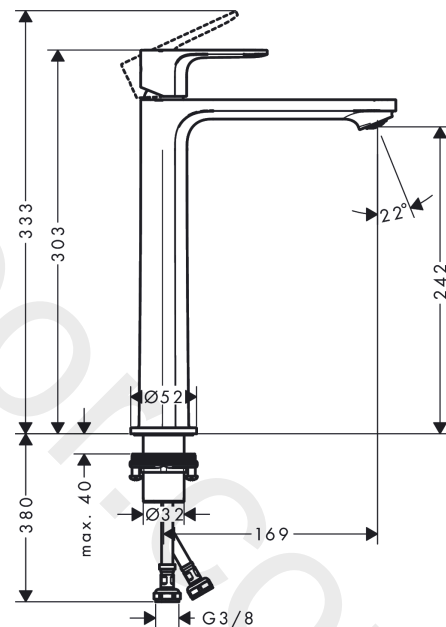

Rebris E

Single lever basin mixer 240 for wash bowls without waste set FIN

Finish: **Chrome** Article Number: **72545000**

Description

product features

- ComfortZone 240
- projection: 169 mm
- spout height: 242 mm
- handle variant: lever handle
- spray type: normal spray
- maximum flow rate at 3 bar: 5 l/min
- ceramic cartridge
- temperature limitation adjustable
- suitable for continuous flow water heaters
- connection type: G 3/8 connections
- connection dimension: DN15
- EU taxonomy: max. 6 l/min - Substantial Contribution (SC) possible

Technology

Design awards

reddot winner 2022

Product image

Scale drawing

Flowchart

Rebris E
Single lever basin mixer 240 for wash bowls without waste set FIN
 Finish: **Chrome** Article Number: **72545000**

Exploded Drawing

Year of production: >06/22

Rebris E**Single lever basin mixer 240 for wash bowls without waste set FIN**Finish: **Chrome** Article Number: **72545000****Spare part list**

Year of production: >06/22

Pos.	Description	Article Number	Price	PU
1	handle	94642000	£ 51,00	1
2	screw cover	95704000	£ 3,30	1
3	hollow set screw M6x10 DIN 916	96029000	£ 3,30	1
4	flange	98863000	£ 51,00	1
5	nut	98864000	£ 43,00	1
6	O-ring 24x2	98388000	£ 3,30	1
7	O-ring 27x1,5	92527000	£ 13,30	1
8	O-ring 25x1,5	98146000	£ 3,30	1
9	cartridge, assy	95973001	£ 79,00	1
10	seal	98865000	£ 35,00	1
11	adapter for cartridge	98866000	£ 35,00	1
12	O-ring 23x2	98398000	£ 3,30	1
13	aerator M24x1 (5 l/min)	94364000	£ 9,00	1
14	fixing set (Ø 32)	13961000	£ 25,00	1
15	lever collar	97548000	£ 3,30	1
16	connection hose 600 mm M8x0,75 G3/8	96556000	£ 25,00	1
17	O-ring 6,6x1,6	93019000	£ 3,30	1