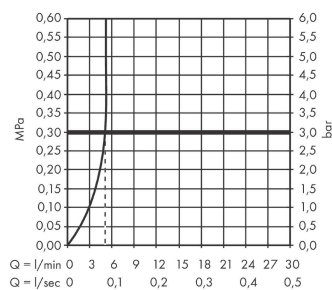

Rebris E

Single lever basin mixer 240 for wash bowls without waste set FIN

Finish: **Chrome** Article Number: **72545000**

Description

product features

- ComfortZone 240
- projection: 169 mm
- spout height: 242 mm
- handle variant: lever handle
- spray type: normal spray
- maximum flow rate at 3 bar: 5 l/min
- ceramic cartridge
- temperature limitation adjustable
- suitable for continuous flow water heaters
- connection type: G 3/8 connections
- connection dimension: DN15
- EU taxonomy: max. 6 l/min - Substantial Contribution (SC) possible

Technology

Design awards

reddot winner 2022

Product image

Scale drawing

Flowchart

Rebris E
Single lever basin mixer 240 for wash bowls without waste set FIN
 Finish: **Chrome** Article Number: **72545000**

Exploded Drawing