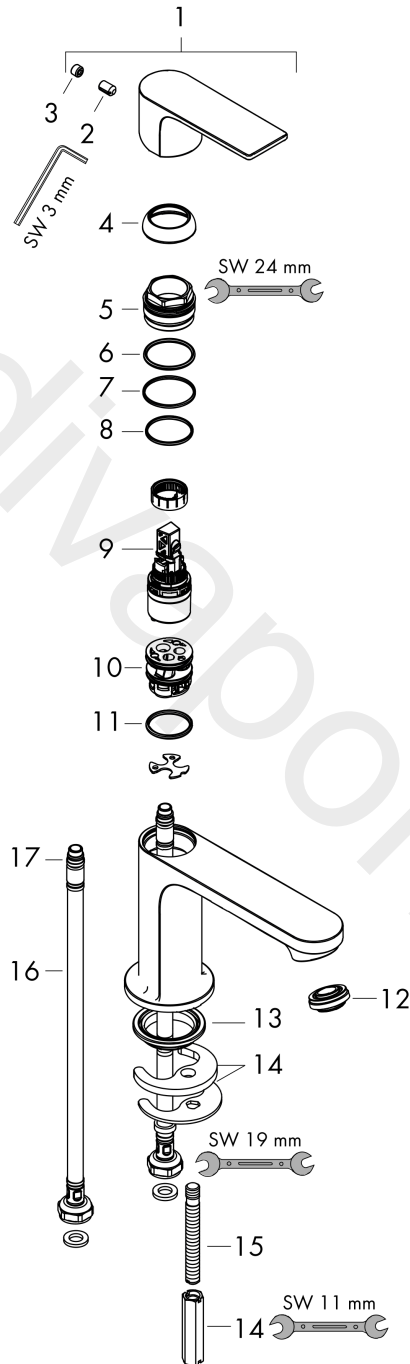

Rebris E
Single lever basin mixer 80 without waste set FIN
 Finish: **Matt Black** Article Number: **72543670**

Description

product features

- ComfortZone 80
- projection: 121 mm
- spout height: 84 mm
- handle variant: lever handle
- spray type: normal spray
- maximum flow rate at 3 bar: 5 l/min
- ceramic cartridge
- temperature limitation adjustable
- suitable for continuous flow water heaters
- connection type: G 3/8 connections
- connection dimension: DN15
- EU taxonomy: max. 6 l/min - Substantial Contribution (SC) possible

Technology

Design awards

Product image

Scale drawing

Flowchart

Rebris E
Single lever basin mixer 80 without waste set FIN
 Finish: **Matt Black** Article Number: **72543670**

Exploded Drawing

Year of production: >06/22

Rebris E

Single lever basin mixer 80 without waste set FIN

Finish: **Matt Black** Article Number: **72543670**

Spare part list

Year of production: >06/22

Pos.	Description	Article Number	Price	PU
1	handle	94643670	£ 76,00	1
2	screw cover	95704610	£ 4,80	1
3	hollow set screw M6x10 DIN 916	96029000	£ 3,30	1
4	flange	98863670	£ 76,00	1
5	nut	98864000	£ 43,00	1
6	O-ring 24x2	98388000	£ 3,30	1
7	O-ring 27x1,5	92527000	£ 13,30	1
8	O-ring 25x1,5	98146000	£ 3,30	1
9	cartridge, assy	95973001	£ 79,00	1
10	adapter for cartridge	98866000	£ 35,00	1
11	O-ring 23x2	98398000	£ 3,30	1
12	aerator M24x1 (5 l/min)	94364000	£ 9,00	1
13	seal Ø 42	98722000	£ 6,10	1
14	fixing set	96016000	£ 35,00	1
15	screw M8 x 68	97736000	£ 6,10	1
16	connection hose 450 mm M8x0,75 G3/8	97206000	£ 35,00	1
17	O-ring 6,6x1,6	93019000	£ 3,30	1
a	push-open waste set	50100670	£ 109,20	1