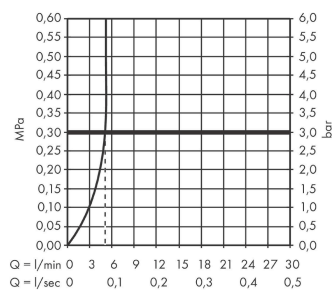

Rebris E
Single lever basin mixer 80 without waste set FIN
 Finish: **Matt Black** Article Number: **72543670**

Description

product features

- ComfortZone 80
- projection: 121 mm
- spout height: 84 mm
- handle variant: lever handle
- spray type: normal spray
- maximum flow rate at 3 bar: 5 l/min
- ceramic cartridge
- temperature limitation adjustable
- suitable for continuous flow water heaters
- connection type: G 3/8 connections
- connection dimension: DN15
- EU taxonomy: max. 6 l/min - Substantial Contribution (SC) possible

Technology

Design awards

Product image

Scale drawing

Flowchart

Rebris E
Single lever basin mixer 80 without waste set FIN
 Finish: **Matt Black** Article Number: **72543670**

Exploded Drawing

Year of production: >06/22