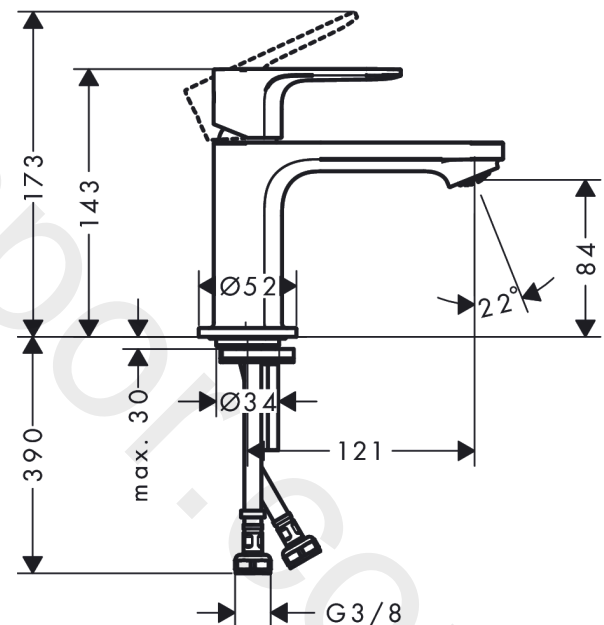

Rebris E
Single lever basin mixer 80 without waste set FIN
 Finish: **Matt Black** Article Number: **72543670**

Description

product features

- ComfortZone 80
- projection: 121 mm
- spout height: 84 mm
- handle variant: lever handle
- spray type: normal spray
- maximum flow rate at 3 bar: 5 l/min
- ceramic cartridge
- temperature limitation adjustable
- suitable for continuous flow water heaters
- connection type: G 3/8 connections
- connection dimension: DN15
- EU taxonomy: max. 6 l/min - Substantial Contribution (SC) possible

Technology

Design awards

Product image

Scale drawing

Flowchart

Rebris E
Single lever basin mixer 80 without waste set FIN
 Finish: **Matt Black** Article Number: **72543670**

Exploded Drawing

Year of production: >06/22

Rebris E

Single lever basin mixer 80 without waste set FIN

Finish: **Matt Black** Article Number: **72543670**

Spare part list

Year of production: >06/22

Pos.	Description	Article Number	Price	PU
1	handle	94643670	£ 76,00	1
2	screw cover	95704610	£ 4,80	1
3	hollow set screw M6x10 DIN 916	96029000	£ 3,30	1
4	flange	98863670	£ 76,00	1
5	nut	98864000	£ 43,00	1
6	O-ring 24x2	98388000	£ 3,30	1
7	O-ring 27x1,5	92527000	£ 13,30	1
8	O-ring 25x1,5	98146000	£ 3,30	1
9	cartridge, assy	95973001	£ 79,00	1
10	adapter for cartridge	98866000	£ 35,00	1
11	O-ring 23x2	98398000	£ 3,30	1
12	aerator M24x1 (5 l/min)	94364000	£ 9,00	1
13	seal Ø 42	98722000	£ 6,10	1
14	fixing set	96016000	£ 35,00	1
15	screw M8 x 68	97736000	£ 6,10	1
16	connection hose 450 mm M8x0,75 G3/8	97206000	£ 35,00	1
17	O-ring 6,6x1,6	93019000	£ 3,30	1
a	push-open waste set	50100670	£ 109,20	1