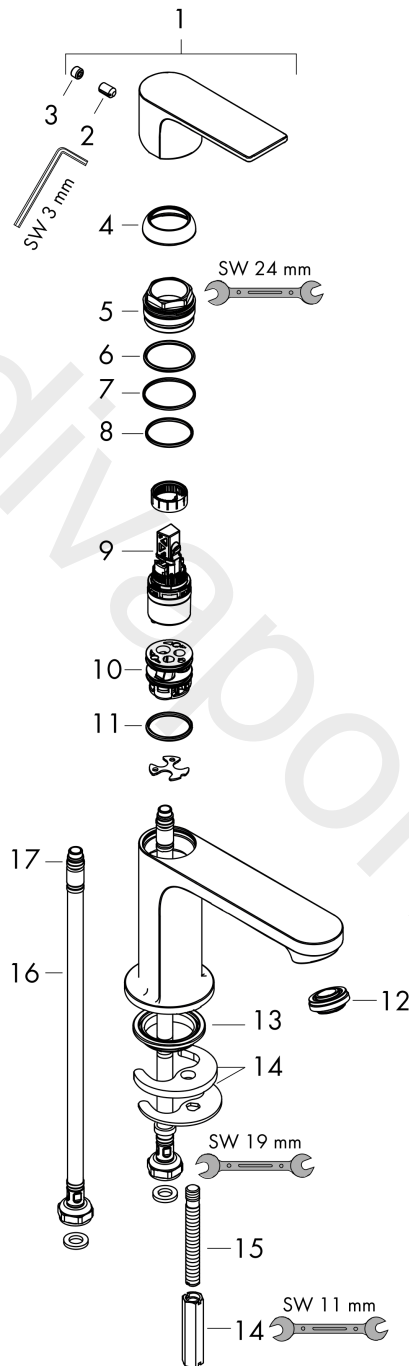

Rebris E
Single lever basin mixer 80 without waste set FIN
 Finish: **Chrome** Article Number: **72543000**

Description

product features

- ComfortZone 80
- projection: 121 mm
- spout height: 84 mm
- handle variant: lever handle
- spray type: normal spray
- maximum flow rate at 3 bar: 5 l/min
- ceramic cartridge
- temperature limitation adjustable
- suitable for continuous flow water heaters
- connection type: G 3/8 connections
- connection dimension: DN15
- EU taxonomy: max. 6 l/min - Substantial Contribution (SC) possible

Technology

Design awards

Product image

Scale drawing

Flowchart

Rebris E
Single lever basin mixer 80 without waste set FIN
 Finish: **Chrome** Article Number: **72543000**

Exploded Drawing

Year of production: >06/22

Rebris E**Single lever basin mixer 80 without waste set FIN**Finish: **Chrome** Article Number: **72543000****Spare part list**

Year of production: >06/22

Pos.	Description	Article Number	Price	PU
1	handle	94643000	£ 51,00	1
2	screw cover	95704000	£ 3,30	1
3	hollow set screw M6x10 DIN 916	96029000	£ 3,30	1
4	flange	98863000	£ 51,00	1
5	nut	98864000	£ 43,00	1
6	O-ring 24x2	98388000	£ 3,30	1
7	O-ring 27x1,5	92527000	£ 13,30	1
8	O-ring 25x1,5	98146000	£ 3,30	1
9	cartridge, assy	95973001	£ 79,00	1
10	adapter for cartridge	98866000	£ 35,00	1
11	O-ring 23x2	98398000	£ 3,30	1
12	aerator M24x1 (5 l/min)	94364000	£ 9,00	1
13	seal Ø 42	98722000	£ 6,10	1
14	fixing set	96016000	£ 35,00	1
15	screw M8 x 68	97736000	£ 6,10	1
16	connection hose 450 mm M8x0,75 G3/8	97206000	£ 35,00	1
17	O-ring 6,6x1,6	93019000	£ 3,30	1
a	push-open waste set	50100000	£ 78,00	1