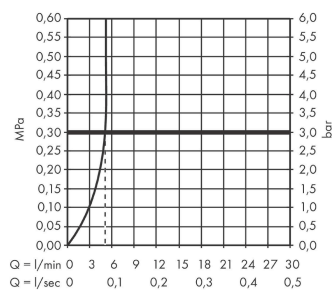

Rebris E
Single lever basin mixer 80 without waste set FIN
 Finish: **Chrome** Article Number: **72543000**

Description

product features

- ComfortZone 80
- projection: 121 mm
- spout height: 84 mm
- handle variant: lever handle
- spray type: normal spray
- maximum flow rate at 3 bar: 5 l/min
- ceramic cartridge
- temperature limitation adjustable
- suitable for continuous flow water heaters
- connection type: G 3/8 connections
- connection dimension: DN15
- EU taxonomy: max. 6 l/min - Substantial Contribution (SC) possible

Technology

Design awards

Product image

Scale drawing

Flowchart

Rebris E
Single lever basin mixer 80 without waste set FIN
 Finish: **Chrome** Article Number: **72543000**

Exploded Drawing

Year of production: >06/22