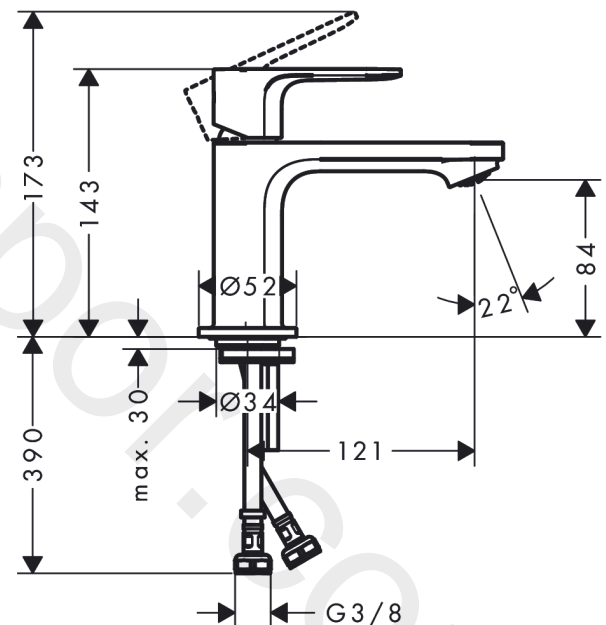

Rebris E
Single lever basin mixer 80 without waste set FIN
 Finish: **Chrome** Article Number: **72543000**

Description

product features

- ComfortZone 80
- projection: 121 mm
- spout height: 84 mm
- handle variant: lever handle
- spray type: normal spray
- maximum flow rate at 3 bar: 5 l/min
- ceramic cartridge
- temperature limitation adjustable
- suitable for continuous flow water heaters
- connection type: G 3/8 connections
- connection dimension: DN15
- EU taxonomy: max. 6 l/min - Substantial Contribution (SC) possible

Technology

Design awards

Product image

Scale drawing

Flowchart

Rebris E
Single lever basin mixer 80 without waste set FIN
 Finish: **Chrome** Article Number: **72543000**

Exploded Drawing

Year of production: >06/22

Rebris E**Single lever basin mixer 80 without waste set FIN**Finish: **Chrome** Article Number: **72543000****Spare part list**

Year of production: >06/22

Pos.	Description	Article Number	Price	PU
1	handle	94643000	£ 51,00	1
2	screw cover	95704000	£ 3,30	1
3	hollow set screw M6x10 DIN 916	96029000	£ 3,30	1
4	flange	98863000	£ 51,00	1
5	nut	98864000	£ 43,00	1
6	O-ring 24x2	98388000	£ 3,30	1
7	O-ring 27x1,5	92527000	£ 13,30	1
8	O-ring 25x1,5	98146000	£ 3,30	1
9	cartridge, assy	95973001	£ 79,00	1
10	adapter for cartridge	98866000	£ 35,00	1
11	O-ring 23x2	98398000	£ 3,30	1
12	aerator M24x1 (5 l/min)	94364000	£ 9,00	1
13	seal Ø 42	98722000	£ 6,10	1
14	fixing set	96016000	£ 35,00	1
15	screw M8 x 68	97736000	£ 6,10	1
16	connection hose 450 mm M8x0,75 G3/8	97206000	£ 35,00	1
17	O-ring 6,6x1,6	93019000	£ 3,30	1
a	push-open waste set	50100000	£ 78,00	1