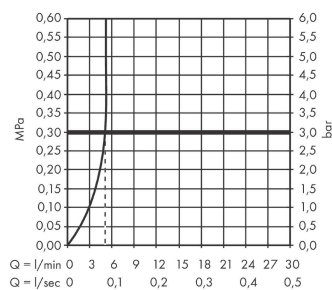

Rebris S

Single lever basin mixer 240 for wash bowls without waste set FIN

Finish: **Matt Black** Article Number: **72542670**

Description

product features

- ComfortZone 240
- projection: 169 mm
- spout height: 242 mm
- handle variant: lever handle
- spray type: normal spray
- maximum flow rate at 3 bar: 5 l/min
- ceramic cartridge
- temperature limitation adjustable
- suitable for continuous flow water heaters
- connection type: G 3/8 connections
- connection dimension: DN15
- EU taxonomy: max. 6 l/min - Substantial Contribution (SC) possible

Technology

Design awards

reddot winner 2022

Product image

Scale drawing

Flowchart

Rebris S
Single lever basin mixer 240 for wash bowls without waste set FIN
 Finish: **Matt Black** Article Number: **72542670**