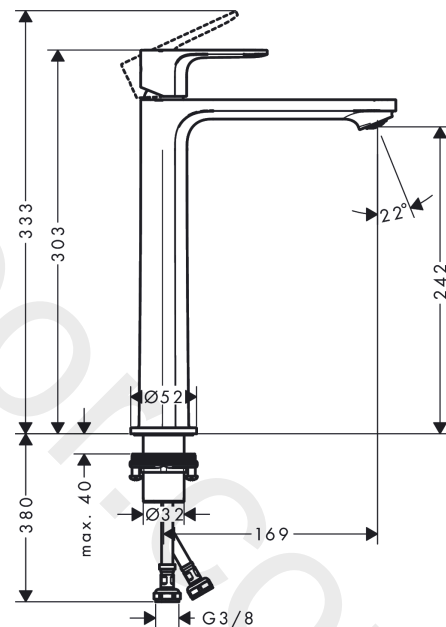

Rebris S

Single lever basin mixer 240 for wash bowls without waste set FIN

Finish: **Matt Black** Article Number: **72542670**

Description

product features

- ComfortZone 240
- projection: 169 mm
- spout height: 242 mm
- handle variant: lever handle
- spray type: normal spray
- maximum flow rate at 3 bar: 5 l/min
- ceramic cartridge
- temperature limitation adjustable
- suitable for continuous flow water heaters
- connection type: G 3/8 connections
- connection dimension: DN15
- EU taxonomy: max. 6 l/min - Substantial Contribution (SC) possible

Technology

Design awards

reddot winner 2022

Product image

Scale drawing

Flowchart

Rebris S
Single lever basin mixer 240 for wash bowls without waste set FIN
 Finish: **Matt Black** Article Number: **72542670**

Exploded Drawing

Year of production: >06/22