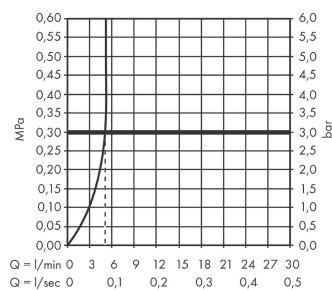

Rebris S

Single lever basin mixer 240 for wash bowls without waste set FIN

Finish: **Chrome** Article Number: **72542000**

Description

product features

- ComfortZone 240
- projection: 169 mm
- spout height: 242 mm
- handle variant: lever handle
- spray type: normal spray
- maximum flow rate at 3 bar: 5 l/min
- ceramic cartridge
- temperature limitation adjustable
- suitable for continuous flow water heaters
- connection type: G 3/8 connections
- connection dimension: DN15
- EU taxonomy: max. 6 l/min - Substantial Contribution (SC) possible

Technology

Design awards

reddot winner 2022

Product image

Scale drawing

Flowchart

Rebris S
Single lever basin mixer 240 for wash bowls without waste set FIN
 Finish: **Chrome** Article Number: **72542000**

Exploded Drawing