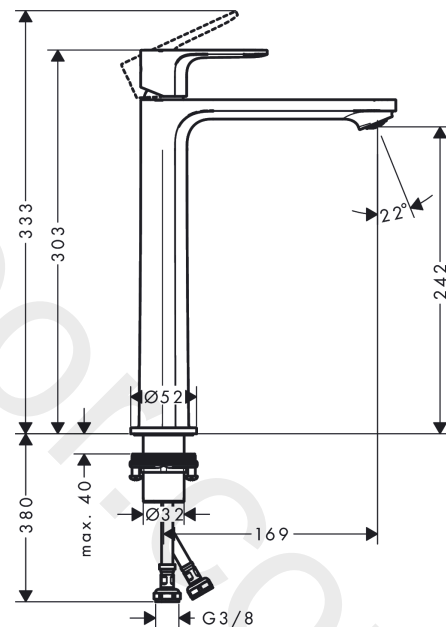

Rebris S

Single lever basin mixer 240 for wash bowls without waste set FIN

Finish: **Chrome** Article Number: **72542000**

Description

product features

- ComfortZone 240
- projection: 169 mm
- spout height: 242 mm
- handle variant: lever handle
- spray type: normal spray
- maximum flow rate at 3 bar: 5 l/min
- ceramic cartridge
- temperature limitation adjustable
- suitable for continuous flow water heaters
- connection type: G 3/8 connections
- connection dimension: DN15
- EU taxonomy: max. 6 l/min - Substantial Contribution (SC) possible

Technology

Design awards

reddot winner 2022

Product image

Scale drawing

Flowchart

Rebris S
Single lever basin mixer 240 for wash bowls without waste set FIN
 Finish: **Chrome** Article Number: **72542000**

Exploded Drawing

Year of production: >06/22

Rebris S**Single lever basin mixer 240 for wash bowls without waste set FIN**Finish: **Chrome** Article Number: **72542000****Spare part list**

Year of production: >06/22

Pos.	Description	Article Number	Price	PU
1	handle	94642000	£ 51,00	1
2	screw cover	95704000	£ 3,30	1
3	hollow set screw M6x10 DIN 916	96029000	£ 3,30	1
4	flange	98863000	£ 51,00	1
5	nut	98864000	£ 43,00	1
6	O-ring 24x2	98388000	£ 3,30	1
7	O-ring 27x1,5	92527000	£ 13,30	1
8	O-ring 25x1,5	98146000	£ 3,30	1
9	cartridge, assy	95973001	£ 79,00	1
10	seal	98865000	£ 35,00	1
11	adapter for cartridge	98866000	£ 35,00	1
12	O-ring 23x2	98398000	£ 3,30	1
13	aerator M24x1 (5 l/min)	94364000	£ 9,00	1
14	fixing set (Ø 32)	13961000	£ 25,00	1
15	lever collar	97548000	£ 3,30	1
16	connection hose 600 mm M8x0,75 G3/8	96556000	£ 25,00	1
17	O-ring 6,6x1,6	93019000	£ 3,30	1