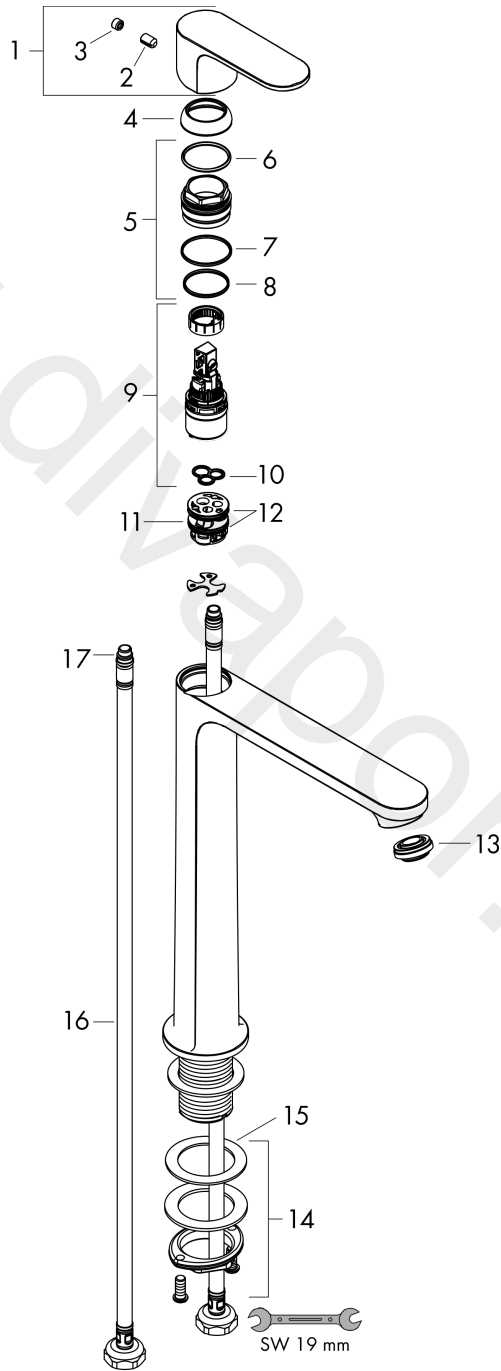

Rebris S

Single lever basin mixer 240 for wash bowls without waste set FIN

Finish: **Chrome** Article Number: **72542000**

Description

product features

- ComfortZone 240
- projection: 169 mm
- spout height: 242 mm
- handle variant: lever handle
- spray type: normal spray
- maximum flow rate at 3 bar: 5 l/min
- ceramic cartridge
- temperature limitation adjustable
- suitable for continuous flow water heaters
- connection type: G 3/8 connections
- connection dimension: DN15
- EU taxonomy: max. 6 l/min - Substantial Contribution (SC) possible

Technology

Design awards

reddot winner 2022

Product image

Scale drawing

Flowchart

Rebris S
Single lever basin mixer 240 for wash bowls without waste set FIN
 Finish: **Chrome** Article Number: **72542000**

Exploded Drawing

Year of production: >06/22

Rebris S**Single lever basin mixer 240 for wash bowls without waste set FIN**Finish: **Chrome** Article Number: **72542000****Spare part list**

Year of production: >06/22

Pos.	Description	Article Number	Price	PU
1	handle	94642000	£ 51,00	1
2	screw cover	95704000	£ 3,30	1
3	hollow set screw M6x10 DIN 916	96029000	£ 3,30	1
4	flange	98863000	£ 51,00	1
5	nut	98864000	£ 43,00	1
6	O-ring 24x2	98388000	£ 3,30	1
7	O-ring 27x1,5	92527000	£ 13,30	1
8	O-ring 25x1,5	98146000	£ 3,30	1
9	cartridge, assy	95973001	£ 79,00	1
10	seal	98865000	£ 35,00	1
11	adapter for cartridge	98866000	£ 35,00	1
12	O-ring 23x2	98398000	£ 3,30	1
13	aerator M24x1 (5 l/min)	94364000	£ 9,00	1
14	fixing set (Ø 32)	13961000	£ 25,00	1
15	lever collar	97548000	£ 3,30	1
16	connection hose 600 mm M8x0,75 G3/8	96556000	£ 25,00	1
17	O-ring 6,6x1,6	93019000	£ 3,30	1