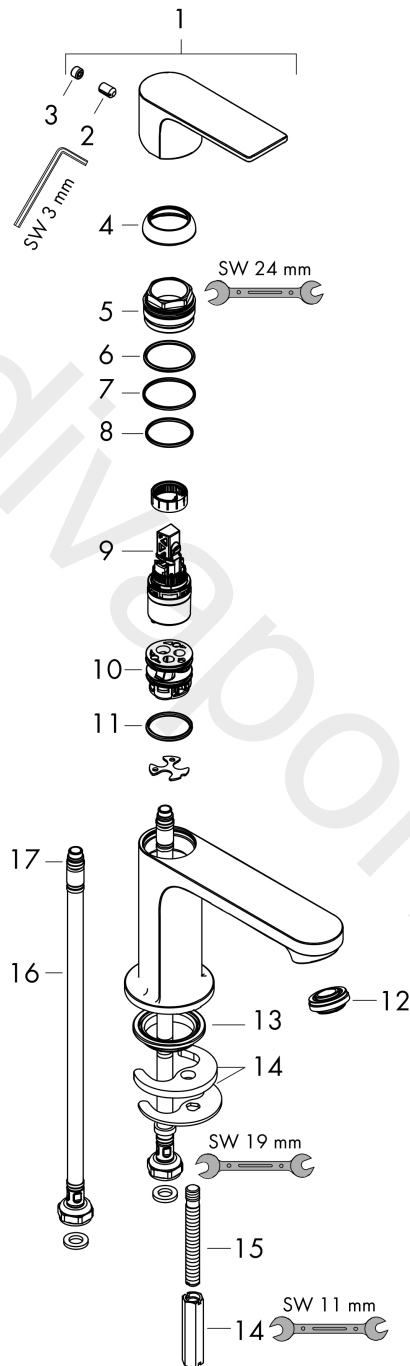

### Description

**product features**

- ComfortZone 110
- projection: 133 mm
- spout height: 109 mm
- handle variant: lever handle
- spray type: normal spray
- maximum flow rate at 3 bar: 5 l/min
- ceramic cartridge
- temperature limitation adjustable
- suitable for continuous flow water heaters
- connection type: G 3/8 connections
- connection dimension: DN15
- EU taxonomy: max. 6 l/min - Substantial Contribution (SC) possible

### Scale drawing

### Flowchart

**Rebris S**  
**Single lever basin mixer 110 without waste set FIN**  
 Finish: **Matt Black** Article Number: **72541670**

**Exploded Drawing**

Year of production: >06/22

### Spare part list

Year of production: >06/22

Pos.	Description	Article Number	Price	PU
1	handle	94642670	£ 76,00	1
2	hollow set screw M6x10 DIN 916	96029000	£ 3,30	1
3	screw cover	95704610	£ 4,80	1
4	flange	98863670	£ 76,00	1
5	nut	98864000	£ 43,00	1
6	O-ring 24x2	98388000	£ 3,30	1
7	O-ring 27x1,5	92527000	£ 13,30	1
8	O-ring 25x1,5	98146000	£ 3,30	1
9	cartridge, assy	95973001	£ 79,00	1
10	adapter for cartridge	98866000	£ 35,00	1
11	O-ring 23x2	98398000	£ 3,30	1
12	aerator M24x1 (5 l/min)	94364000	£ 9,00	1
13	seal Ø 42	98722000	£ 6,10	1
14	fixing set	96016000	£ 35,00	1
15	screw M8 x 68	97736000	£ 6,10	1
16	connection hose 450 mm M8x0,75 G3/8	97206000	£ 35,00	1
17	O-ring 6,6x1,6	93019000	£ 3,30	1
a	push-open waste set	50100670	£ 109,20	1