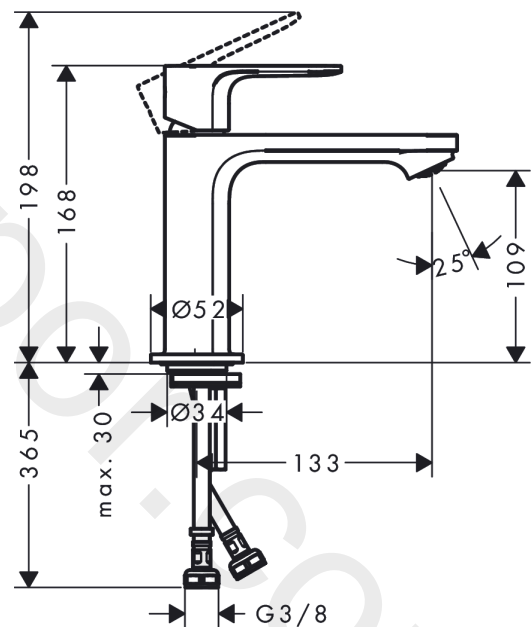

**Rebris S**  
**Single lever basin mixer 110 without waste set FIN**  
 Finish: **Matt Black** Article Number: **72541670**

### Description

**product features**

- ComfortZone 110
- projection: 133 mm
- spout height: 109 mm
- handle variant: lever handle
- spray type: normal spray
- maximum flow rate at 3 bar: 5 l/min
- ceramic cartridge
- temperature limitation adjustable
- suitable for continuous flow water heaters
- connection type: G 3/8 connections
- connection dimension: DN15
- EU taxonomy: max. 6 l/min - Substantial Contribution (SC) possible

### Flowchart

**Rebris S**  
**Single lever basin mixer 110 without waste set FIN**  
 Finish: **Matt Black** Article Number: **72541670**

**Exploded Drawing**

Year of production: >06/22

### Spare part list

Year of production: >06/22

Pos.	Description	Article Number	Price	PU
1	handle	94642670	£ 76,00	1
2	hollow set screw M6x10 DIN 916	96029000	£ 3,30	1
3	screw cover	95704610	£ 4,80	1
4	flange	98863670	£ 76,00	1
5	nut	98864000	£ 43,00	1
6	O-ring 24x2	98388000	£ 3,30	1
7	O-ring 27x1,5	92527000	£ 13,30	1
8	O-ring 25x1,5	98146000	£ 3,30	1
9	cartridge, assy	95973001	£ 79,00	1
10	adapter for cartridge	98866000	£ 35,00	1
11	O-ring 23x2	98398000	£ 3,30	1
12	aerator M24x1 (5 l/min)	94364000	£ 9,00	1
13	seal Ø 42	98722000	£ 6,10	1
14	fixing set	96016000	£ 35,00	1
15	screw M8 x 68	97736000	£ 6,10	1
16	connection hose 450 mm M8x0,75 G3/8	97206000	£ 35,00	1
17	O-ring 6,6x1,6	93019000	£ 3,30	1
a	push-open waste set	50100670	£ 109,20	1