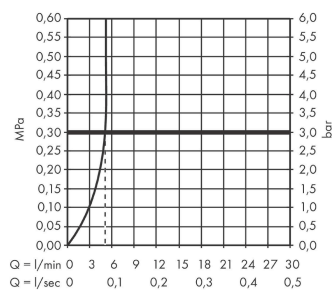

Rebris S
Single lever basin mixer 110 without waste set FIN
Finish: **Matt Black** Article Number: **72541670**

Description

product features

- ComfortZone 110
- projection: 133 mm
- spout height: 109 mm
- handle variant: lever handle
- spray type: normal spray
- maximum flow rate at 3 bar: 5 l/min
- ceramic cartridge
- temperature limitation adjustable
- suitable for continuous flow water heaters
- connection type: G 3/8 connections
- connection dimension: DN15
- EU taxonomy: max. 6 l/min - Substantial Contribution (SC) possible

Technology

Design awards

Product image

Scale drawing

Flowchart