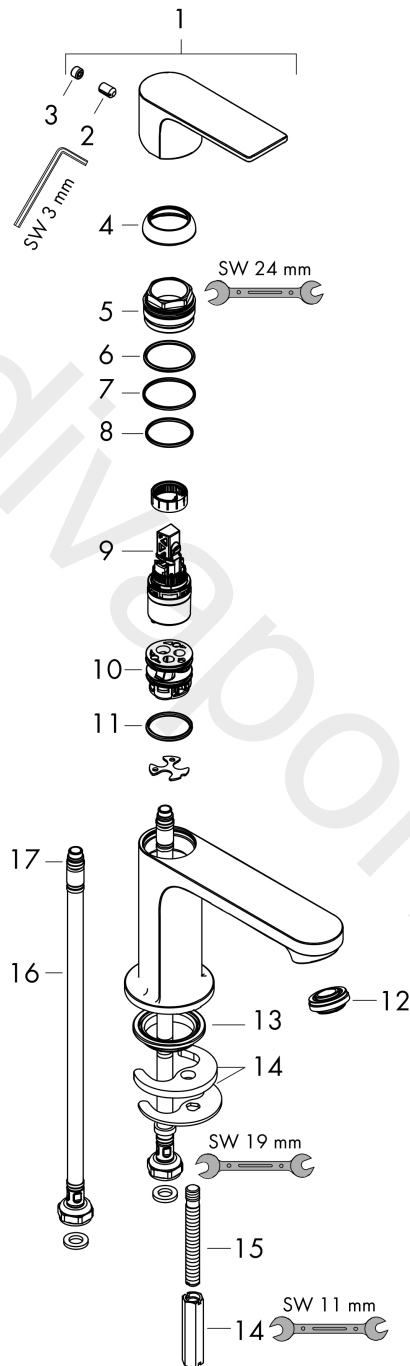

Rebris S
Single lever basin mixer 110 without waste set FIN
 Finish: **Chrome** Article Number: **72541000**

Description

product features

- ComfortZone 110
- projection: 133 mm
- spout height: 109 mm
- handle variant: lever handle
- spray type: normal spray
- maximum flow rate at 3 bar: 5 l/min
- ceramic cartridge
- temperature limitation adjustable
- suitable for continuous flow water heaters
- connection type: G 3/8 connections
- connection dimension: DN15
- EU taxonomy: max. 6 l/min - Substantial Contribution (SC) possible

Technology

Design awards

Product image

Scale drawing

Flowchart

Rebris S
Single lever basin mixer 110 without waste set FIN
 Finish: **Chrome** Article Number: **72541000**

Exploded Drawing

Year of production: >06/22

Rebris S**Single lever basin mixer 110 without waste set FIN**Finish: **Chrome** Article Number: **72541000****Spare part list**

Year of production: >06/22

Pos.	Description	Article Number	Price	PU
1	handle	94642000	£ 51,00	1
2	hollow set screw M6x10 DIN 916	96029000	£ 3,30	1
3	screw cover	95704000	£ 3,30	1
4	flange	98863000	£ 51,00	1
5	nut	98864000	£ 43,00	1
6	O-ring 24x2	98388000	£ 3,30	1
7	O-ring 27x1,5	92527000	£ 13,30	1
8	O-ring 25x1,5	98146000	£ 3,30	1
9	cartridge, assy	95973001	£ 79,00	1
10	adapter for cartridge	98866000	£ 35,00	1
11	O-ring 23x2	98398000	£ 3,30	1
12	aerator M24x1 (5 l/min)	94364000	£ 9,00	1
13	seal Ø 42	98722000	£ 6,10	1
14	fixing set	96016000	£ 35,00	1
15	screw M8 x 68	97736000	£ 6,10	1
16	connection hose 450 mm M8x0,75 G3/8	97206000	£ 35,00	1
17	O-ring 6,6x1,6	93019000	£ 3,30	1
a	push-open waste set	50100000	£ 78,00	1