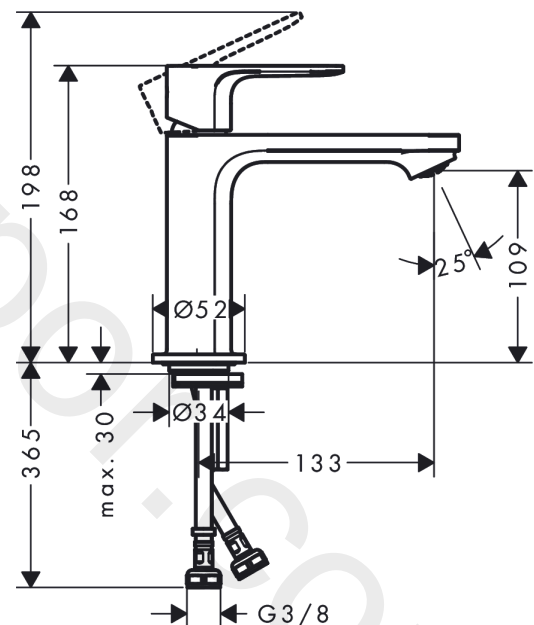

Rebris S
Single lever basin mixer 110 without waste set FIN
 Finish: **Chrome** Article Number: **72541000**

Description

product features

- ComfortZone 110
- projection: 133 mm
- spout height: 109 mm
- handle variant: lever handle
- spray type: normal spray
- maximum flow rate at 3 bar: 5 l/min
- ceramic cartridge
- temperature limitation adjustable
- suitable for continuous flow water heaters
- connection type: G 3/8 connections
- connection dimension: DN15
- EU taxonomy: max. 6 l/min - Substantial Contribution (SC) possible

Technology

Design awards

Product image

Scale drawing

Flowchart

Rebris S
Single lever basin mixer 110 without waste set FIN
 Finish: **Chrome** Article Number: **72541000**

Exploded Drawing

Year of production: >06/22

Rebris S**Single lever basin mixer 110 without waste set FIN**Finish: **Chrome** Article Number: **72541000****Spare part list**

Year of production: >06/22

Pos.	Description	Article Number	Price	PU
1	handle	94642000	£ 51,00	1
2	hollow set screw M6x10 DIN 916	96029000	£ 3,30	1
3	screw cover	95704000	£ 3,30	1
4	flange	98863000	£ 51,00	1
5	nut	98864000	£ 43,00	1
6	O-ring 24x2	98388000	£ 3,30	1
7	O-ring 27x1,5	92527000	£ 13,30	1
8	O-ring 25x1,5	98146000	£ 3,30	1
9	cartridge, assy	95973001	£ 79,00	1
10	adapter for cartridge	98866000	£ 35,00	1
11	O-ring 23x2	98398000	£ 3,30	1
12	aerator M24x1 (5 l/min)	94364000	£ 9,00	1
13	seal Ø 42	98722000	£ 6,10	1
14	fixing set	96016000	£ 35,00	1
15	screw M8 x 68	97736000	£ 6,10	1
16	connection hose 450 mm M8x0,75 G3/8	97206000	£ 35,00	1
17	O-ring 6,6x1,6	93019000	£ 3,30	1
a	push-open waste set	50100000	£ 78,00	1