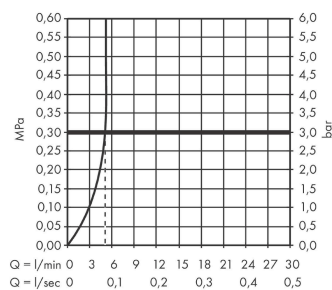

Rebris S
Single lever basin mixer 110 without waste set FIN
 Finish: **Chrome** Article Number: **72541000**

Description

product features

- ComfortZone 110
- projection: 133 mm
- spout height: 109 mm
- handle variant: lever handle
- spray type: normal spray
- maximum flow rate at 3 bar: 5 l/min
- ceramic cartridge
- temperature limitation adjustable
- suitable for continuous flow water heaters
- connection type: G 3/8 connections
- connection dimension: DN15
- EU taxonomy: max. 6 l/min - Substantial Contribution (SC) possible

Technology

Design awards

Product image

Scale drawing

Flowchart

Rebris S
Single lever basin mixer 110 without waste set FIN
 Finish: **Chrome** Article Number: **72541000**

Exploded Drawing

Year of production: >06/22