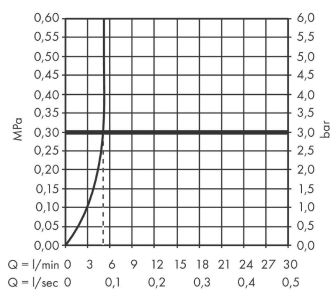

Rebris S
Single lever basin mixer 80 without waste set FIN
 Finish: **Matt Black** Article Number: **72540670**

Description

product features

- ComfortZone 80
- projection: 121 mm
- spout height: 84 mm
- handle variant: lever handle
- spray type: normal spray
- maximum flow rate at 3 bar: 5 l/min
- ceramic cartridge
- temperature limitation adjustable
- suitable for continuous flow water heaters
- connection type: G 3/8 connections
- connection dimension: DN15
- EU taxonomy: max. 6 l/min - Substantial Contribution (SC) possible

Technology

Design awards

Product image

Scale drawing

Flowchart

Rebris S
Single lever basin mixer 80 without waste set FIN
 Finish: **Matt Black** Article Number: **72540670**

Exploded Drawing

Year of production: >06/22