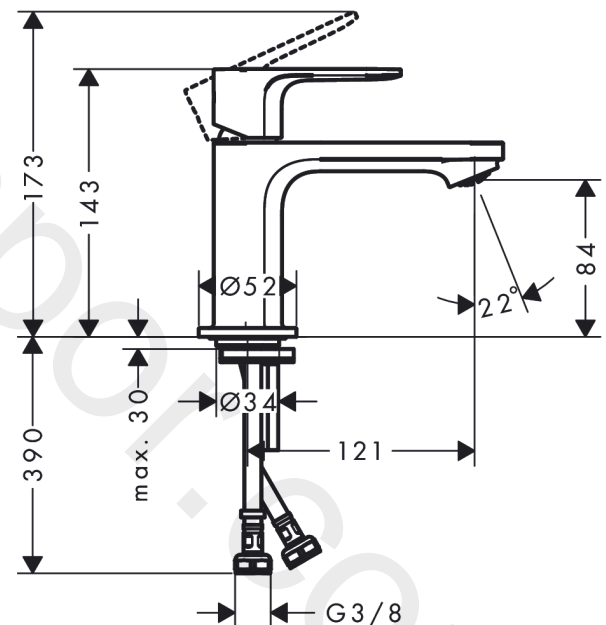

Rebris S
Single lever basin mixer 80 without waste set FIN
 Finish: **Matt Black** Article Number: **72540670**

Description

product features

- ComfortZone 80
- projection: 121 mm
- spout height: 84 mm
- handle variant: lever handle
- spray type: normal spray
- maximum flow rate at 3 bar: 5 l/min
- ceramic cartridge
- temperature limitation adjustable
- suitable for continuous flow water heaters
- connection type: G 3/8 connections
- connection dimension: DN15
- EU taxonomy: max. 6 l/min - Substantial Contribution (SC) possible

Technology

Design awards

Product image

Scale drawing

Flowchart

Rebris S
Single lever basin mixer 80 without waste set FIN
 Finish: **Matt Black** Article Number: **72540670**

Exploded Drawing

Year of production: >06/22

Rebris S

Single lever basin mixer 80 without waste set FIN

Finish: **Matt Black** Article Number: **72540670**

Spare part list

Year of production: >06/22

Pos.	Description	Article Number	Price	PU
1	handle	94642670	£ 76,00	1
2	hollow set screw M6x10 DIN 916	96029000	£ 3,30	1
3	screw cover	95704610	£ 4,80	1
4	flange	98863670	£ 76,00	1
5	nut	98864000	£ 43,00	1
6	O-ring 24x2	98388000	£ 3,30	1
7	O-ring 27x1,5	92527000	£ 13,30	1
8	O-ring 25x1,5	98146000	£ 3,30	1
9	cartridge, assy	95973001	£ 79,00	1
10	adapter for cartridge	98866000	£ 35,00	1
11	O-ring 23x2	98398000	£ 3,30	1
12	aerator M24x1 (5 l/min)	94364000	£ 9,00	1
13	seal Ø 42	98722000	£ 6,10	1
14	fixing set	96016000	£ 35,00	1
15	screw M8 x 68	97736000	£ 6,10	1
16	connection hose 450 mm M8x0,75 G3/8	97206000	£ 35,00	1
17	O-ring 6,6x1,6	93019000	£ 3,30	1
a	push-open waste set	50100670	£ 109,20	1