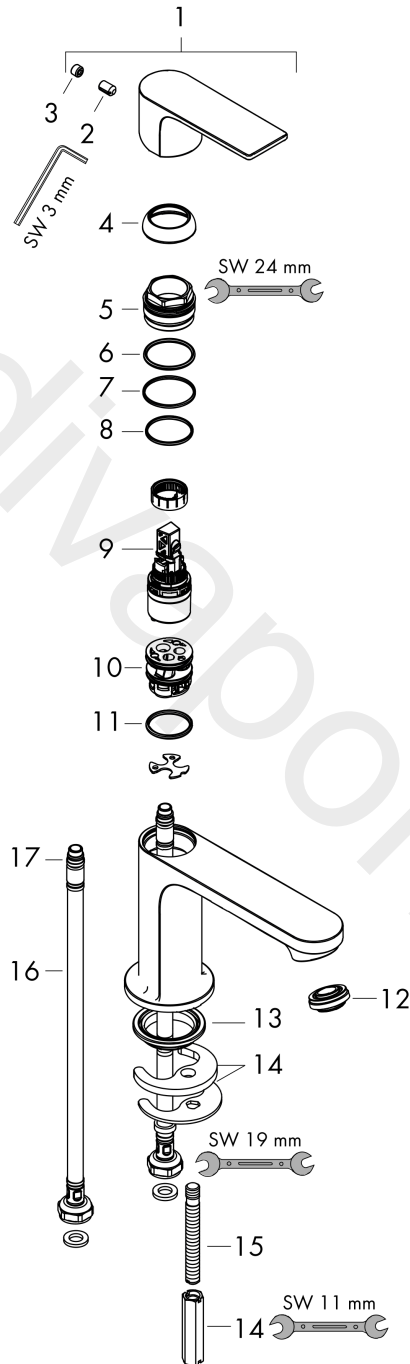

Rebris S
Single lever basin mixer 80 without waste set FIN
 Finish: **Matt Black** Article Number: **72540670**

Description

product features

- ComfortZone 80
- projection: 121 mm
- spout height: 84 mm
- handle variant: lever handle
- spray type: normal spray
- maximum flow rate at 3 bar: 5 l/min
- ceramic cartridge
- temperature limitation adjustable
- suitable for continuous flow water heaters
- connection type: G 3/8 connections
- connection dimension: DN15
- EU taxonomy: max. 6 l/min - Substantial Contribution (SC) possible

Technology

Design awards

Product image

Scale drawing

Flowchart

Rebris S
Single lever basin mixer 80 without waste set FIN
 Finish: **Matt Black** Article Number: **72540670**

Exploded Drawing

Year of production: >06/22

Rebris S

Single lever basin mixer 80 without waste set FIN

Finish: **Matt Black** Article Number: **72540670**

Spare part list

Year of production: >06/22

Pos.	Description	Article Number	Price	PU
1	handle	94642670	£ 76,00	1
2	hollow set screw M6x10 DIN 916	96029000	£ 3,30	1
3	screw cover	95704610	£ 4,80	1
4	flange	98863670	£ 76,00	1
5	nut	98864000	£ 43,00	1
6	O-ring 24x2	98388000	£ 3,30	1
7	O-ring 27x1,5	92527000	£ 13,30	1
8	O-ring 25x1,5	98146000	£ 3,30	1
9	cartridge, assy	95973001	£ 79,00	1
10	adapter for cartridge	98866000	£ 35,00	1
11	O-ring 23x2	98398000	£ 3,30	1
12	aerator M24x1 (5 l/min)	94364000	£ 9,00	1
13	seal Ø 42	98722000	£ 6,10	1
14	fixing set	96016000	£ 35,00	1
15	screw M8 x 68	97736000	£ 6,10	1
16	connection hose 450 mm M8x0,75 G3/8	97206000	£ 35,00	1
17	O-ring 6,6x1,6	93019000	£ 3,30	1
a	push-open waste set	50100670	£ 109,20	1