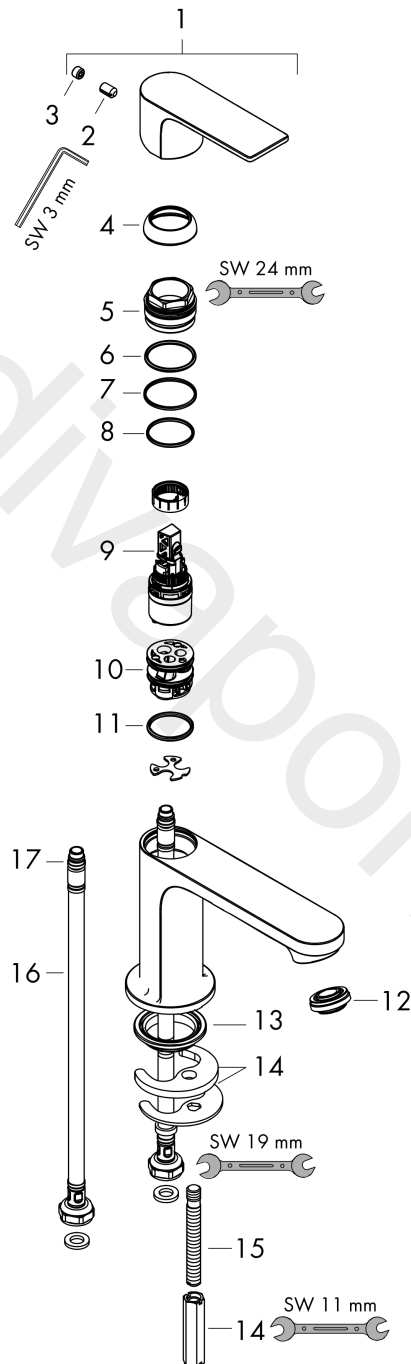

Rebris S
Single lever basin mixer 80 without waste set FIN
 Finish: **Chrome** Article Number: **72540000**

Description

product features

- ComfortZone 80
- projection: 121 mm
- spout height: 84 mm
- handle variant: lever handle
- spray type: normal spray
- maximum flow rate at 3 bar: 5 l/min
- ceramic cartridge
- temperature limitation adjustable
- suitable for continuous flow water heaters
- connection type: G 3/8 connections
- connection dimension: DN15
- EU taxonomy: max. 6 l/min - Substantial Contribution (SC) possible

Technology

Design awards

Product image

Scale drawing

Flowchart

Rebris S
Single lever basin mixer 80 without waste set FIN
 Finish: **Chrome** Article Number: **72540000**

Exploded Drawing

Year of production: >06/22

Rebris S

Single lever basin mixer 80 without waste set FIN

Finish: **Chrome** Article Number: **72540000**

Spare part list

Year of production: >06/22

Pos.	Description	Article Number	Price	PU
1	handle	94642000	£ 51,00	1
2	hollow set screw M6x10 DIN 916	96029000	£ 3,30	1
3	screw cover	95704000	£ 3,30	1
4	flange	98863000	£ 51,00	1
5	nut	98864000	£ 43,00	1
6	O-ring 24x2	98388000	£ 3,30	1
7	O-ring 27x1,5	92527000	£ 13,30	1
8	O-ring 25x1,5	98146000	£ 3,30	1
9	cartridge, assy	95973001	£ 79,00	1
10	adapter for cartridge	98866000	£ 35,00	1
11	O-ring 23x2	98398000	£ 3,30	1
12	aerator M24x1 (5 l/min)	94364000	£ 9,00	1
13	seal Ø 42	98722000	£ 6,10	1
14	fixing set	96016000	£ 35,00	1
15	screw M8 x 68	97736000	£ 6,10	1
16	connection hose 450 mm M8x0,75 G3/8	97206000	£ 35,00	1
17	O-ring 6,6x1,6	93019000	£ 3,30	1
a	push-open waste set	50100000	£ 78,00	1