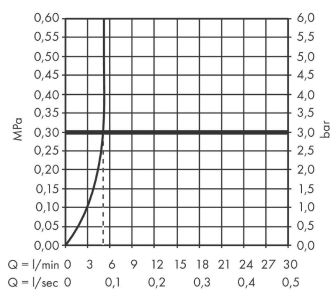

Rebris S
Single lever basin mixer 80 without waste set FIN
 Finish: **Chrome** Article Number: **72540000**

Description

product features

- ComfortZone 80
- projection: 121 mm
- spout height: 84 mm
- handle variant: lever handle
- spray type: normal spray
- maximum flow rate at 3 bar: 5 l/min
- ceramic cartridge
- temperature limitation adjustable
- suitable for continuous flow water heaters
- connection type: G 3/8 connections
- connection dimension: DN15
- EU taxonomy: max. 6 l/min - Substantial Contribution (SC) possible

Technology

Design awards

Product image

Scale drawing

Flowchart

Rebris S
Single lever basin mixer 80 without waste set FIN
 Finish: **Chrome** Article Number: **72540000**

Exploded Drawing

Year of production: >06/22