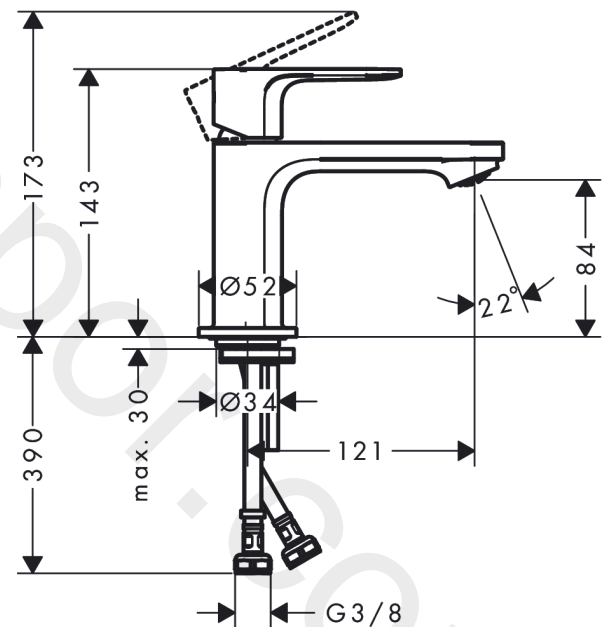

Rebris S
Single lever basin mixer 80 without waste set FIN
 Finish: **Chrome** Article Number: **72540000**

Description

product features

- ComfortZone 80
- projection: 121 mm
- spout height: 84 mm
- handle variant: lever handle
- spray type: normal spray
- maximum flow rate at 3 bar: 5 l/min
- ceramic cartridge
- temperature limitation adjustable
- suitable for continuous flow water heaters
- connection type: G 3/8 connections
- connection dimension: DN15
- EU taxonomy: max. 6 l/min - Substantial Contribution (SC) possible

Technology

Design awards

Product image

Scale drawing

Flowchart

Rebris S
Single lever basin mixer 80 without waste set FIN
 Finish: **Chrome** Article Number: **72540000**

Exploded Drawing

Year of production: >06/22

Rebris S

Single lever basin mixer 80 without waste set FIN

Finish: **Chrome** Article Number: **72540000**

Spare part list

Year of production: >06/22

Pos.	Description	Article Number	Price	PU
1	handle	94642000	£ 51,00	1
2	hollow set screw M6x10 DIN 916	96029000	£ 3,30	1
3	screw cover	95704000	£ 3,30	1
4	flange	98863000	£ 51,00	1
5	nut	98864000	£ 43,00	1
6	O-ring 24x2	98388000	£ 3,30	1
7	O-ring 27x1,5	92527000	£ 13,30	1
8	O-ring 25x1,5	98146000	£ 3,30	1
9	cartridge, assy	95973001	£ 79,00	1
10	adapter for cartridge	98866000	£ 35,00	1
11	O-ring 23x2	98398000	£ 3,30	1
12	aerator M24x1 (5 l/min)	94364000	£ 9,00	1
13	seal Ø 42	98722000	£ 6,10	1
14	fixing set	96016000	£ 35,00	1
15	screw M8 x 68	97736000	£ 6,10	1
16	connection hose 450 mm M8x0,75 G3/8	97206000	£ 35,00	1
17	O-ring 6,6x1,6	93019000	£ 3,30	1
a	push-open waste set	50100000	£ 78,00	1