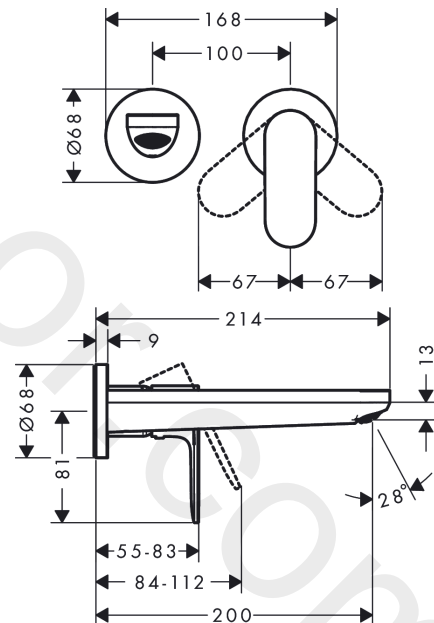

Rebris S

Single lever basin mixer for concealed installation wall-mounted with spout 20 cm

Finish: **Matt Black** Article Number: **72528677**

Description

product features

- consists of: single lever basin mixer for concealed installation wall-mounted, waste set
- projection: 200 mm
- handle variant: lever handle
- spray type: normal spray
- maximum flow rate at 3 bar: 5 l/min
- ceramic cartridge
- temperature limitation adjustable
- suitable for continuous flow water heaters
- non-closing waste set
- material waste set: metal
- connection type: basic set
- connection dimension: DN15
- handle can be positioned on the right or left, depending on the basic set installation

Technology

Design awards

reddot winner 2022

Product image

Scale drawing

Rebris S

Single lever basin mixer for concealed installation wall-mounted with spout 20 cm

Finish: **Matt Black** Article Number: **72528677**

Rebris S**Single lever basin mixer for concealed installation wall-mounted with spout 20 cm**Finish: **Matt Black** Article Number: **72528677****Spare part list**

Year of production: >06/22

Pos.	Description	Article Number	Price	PU
1	handle	94648670	£ 76,00	1
2	screw cover	96338610	£ 4,80	1
3	sleeve	93053670	£ 64,00	1
4	escutcheon Ø 68 mm	93052670	£ 51,00	1
5	washer	97600000	£ 13,30	1
6	nut	93141000	£ 43,00	1
7	O-ring 26x2	98147000	£ 3,30	1
8	cartridge, assy	95973001	£ 79,00	1
9	locking screw for handle	95140000	£ 6,10	1
10	seal	98865000	£ 35,00	1
11	adapter for cartridge	95634000	£ 13,30	1
12	fixing set	97971000	£ 43,00	1
13	spout 220 mm	94649670	£ 163,00	1
14	aerator M24x1 (5 l/min)	94364000	£ 9,00	1
15	O-ring 18x1,5	98231000	£ 3,30	1
16	escutcheon for spout	93987670	£ 118,00	1
17	connecting thread G½	95626000	£ 43,00	1
18	O-ring 13x2	98128000	£ 3,30	1
19	extension set 25 mm for 13622180	31971000	£ 169,00	1
a	waste	50001670	£ 99,36	1
b	set of S-unions (±12 mm)	94140000	£ 51,00	1
c	base body	13622187	-	1
d	adapter for exchanged connections	93819000	£ 173,00	1