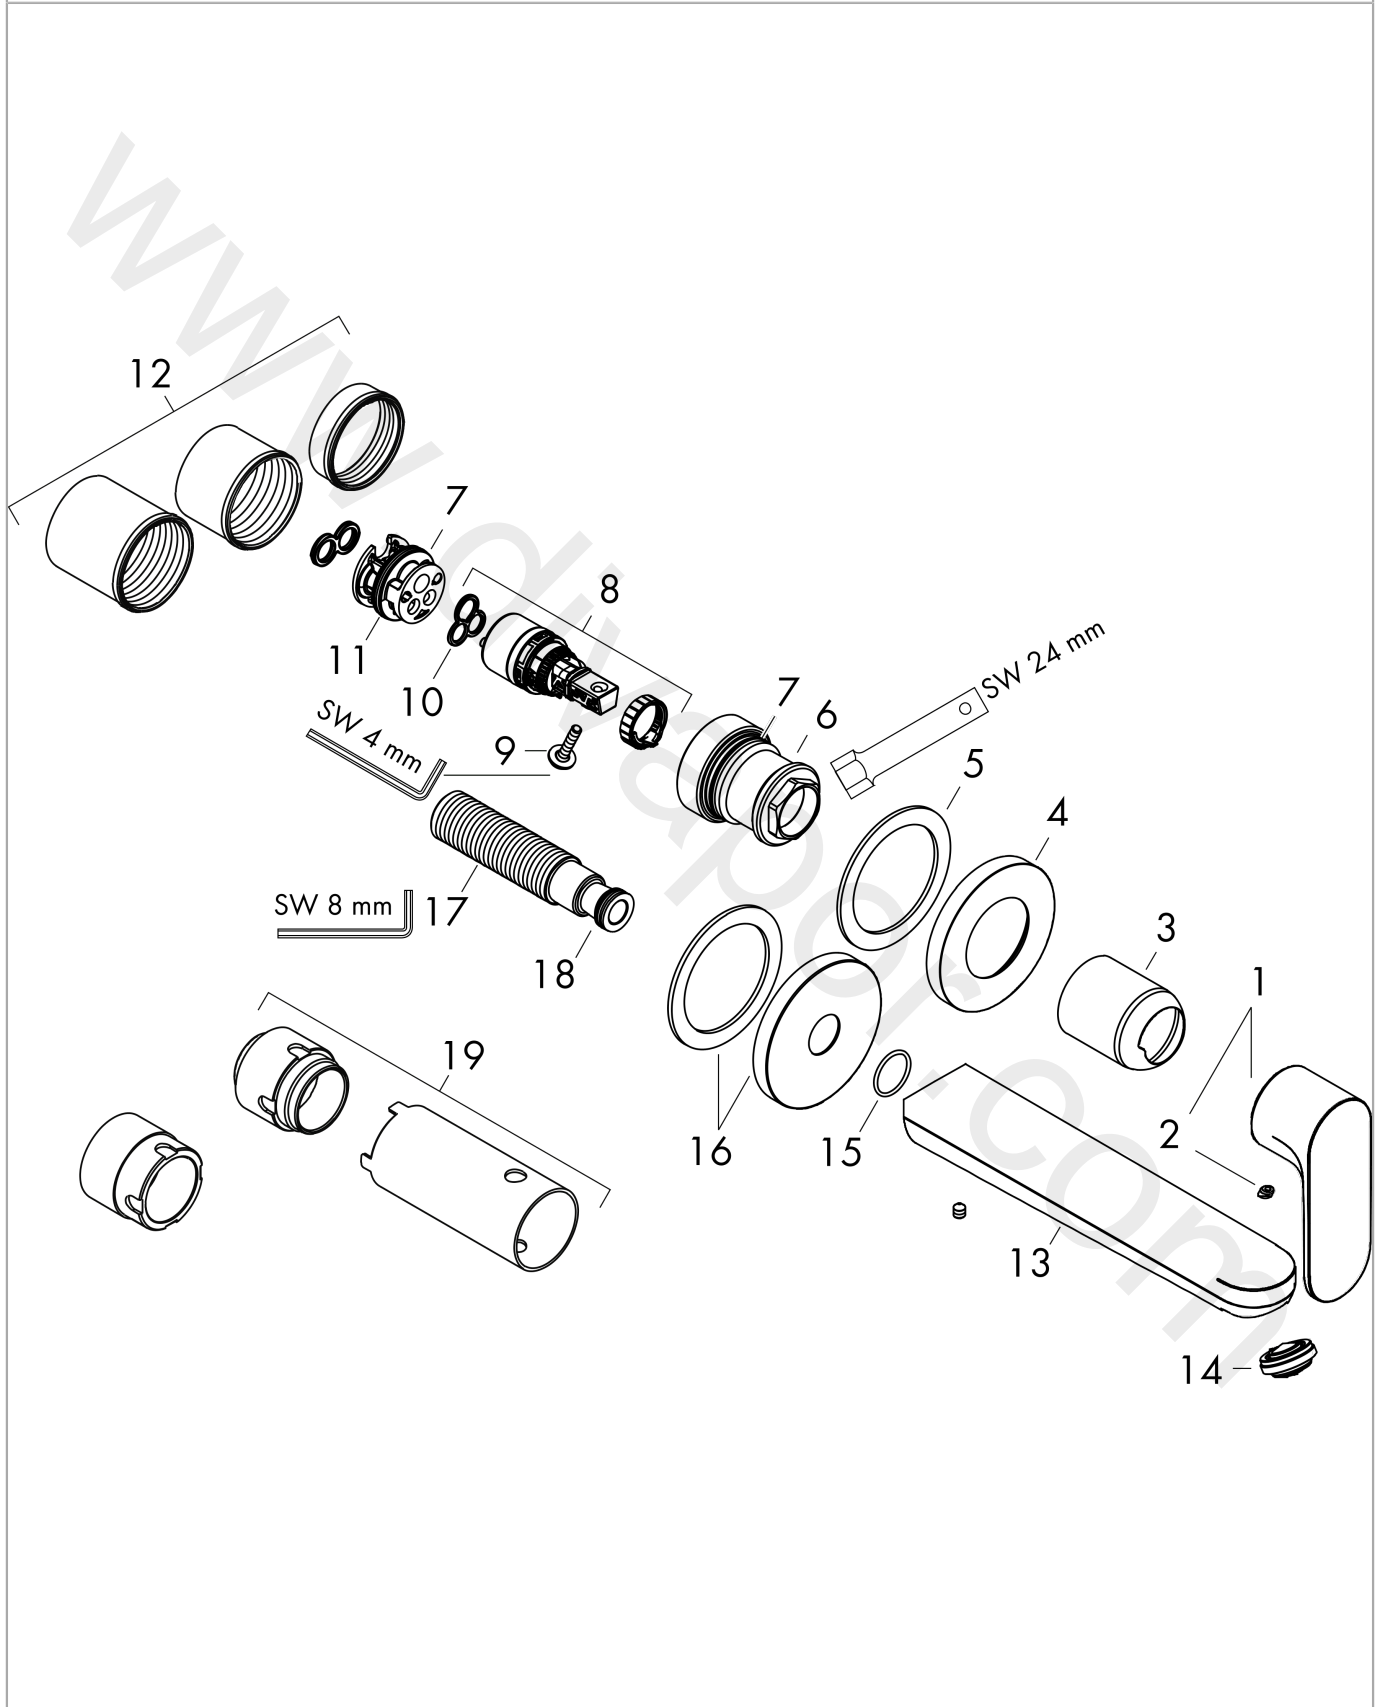

Rebris S

Single lever basin mixer for concealed installation wall-mounted with spout 20 cm

Finish: **Matt Black** Article Number: **72528677**

Description

product features

- consists of: single lever basin mixer for concealed installation wall-mounted, waste set
- projection: 200 mm
- handle variant: lever handle
- spray type: normal spray
- maximum flow rate at 3 bar: 5 l/min
- ceramic cartridge
- temperature limitation adjustable
- suitable for continuous flow water heaters
- non-closing waste set
- material waste set: metal
- connection type: basic set
- connection dimension: DN15
- handle can be positioned on the right or left, depending on the basic set installation

Flowchart

www.divapor.com

Rebris S

Single lever basin mixer for concealed installation wall-mounted with spout 20 cm

Finish: **Matt Black** Article Number: **72528677**

Exploded Drawing

Year of production: >06/22

Rebris S**Single lever basin mixer for concealed installation wall-mounted with spout 20 cm**Finish: **Matt Black** Article Number: **72528677****Spare part list**

Year of production: >06/22

Pos.	Description	Article Number	Price	PU
1	handle	94648670	£ 76,00	1
2	screw cover	96338610	£ 4,80	1
3	sleeve	93053670	£ 64,00	1
4	escutcheon Ø 68 mm	93052670	£ 51,00	1
5	washer	97600000	£ 13,30	1
6	nut	93141000	£ 43,00	1
7	O-ring 26x2	98147000	£ 3,30	1
8	cartridge, assy	95973001	£ 79,00	1
9	locking screw for handle	95140000	£ 6,10	1
10	seal	98865000	£ 35,00	1
11	adapter for cartridge	95634000	£ 13,30	1
12	fixing set	97971000	£ 43,00	1
13	spout 220 mm	94649670	£ 163,00	1
14	aerator M24x1 (5 l/min)	94364000	£ 9,00	1
15	O-ring 18x1,5	98231000	£ 3,30	1
16	escutcheon for spout	93987670	£ 118,00	1
17	connecting thread G½	95626000	£ 43,00	1
18	O-ring 13x2	98128000	£ 3,30	1
19	extension set 25 mm for 13622180	31971000	£ 169,00	1
a	waste	50001670	£ 99,36	1
b	set of S-unions (±12 mm)	94140000	£ 51,00	1
c	base body	13622187	-	1
d	adapter for exchanged connections	93819000	£ 173,00	1