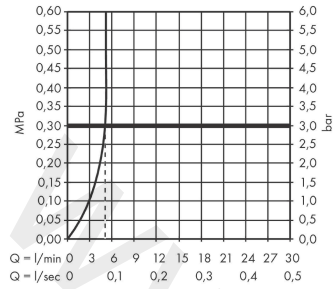

Rebris S

Single lever basin mixer for concealed installation wall-mounted with spout 20 cm

Finish: **Matt Black** Article Number: **72528677**

Flowchart

www.divapor.com