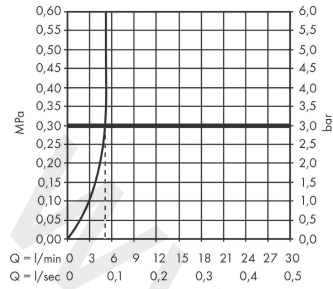

Rebris S
Single lever basin mixer 110 CoolStart without waste set
Finish: **Chrome** Article Number: **72520000**

Flowchart

www.divapor.com