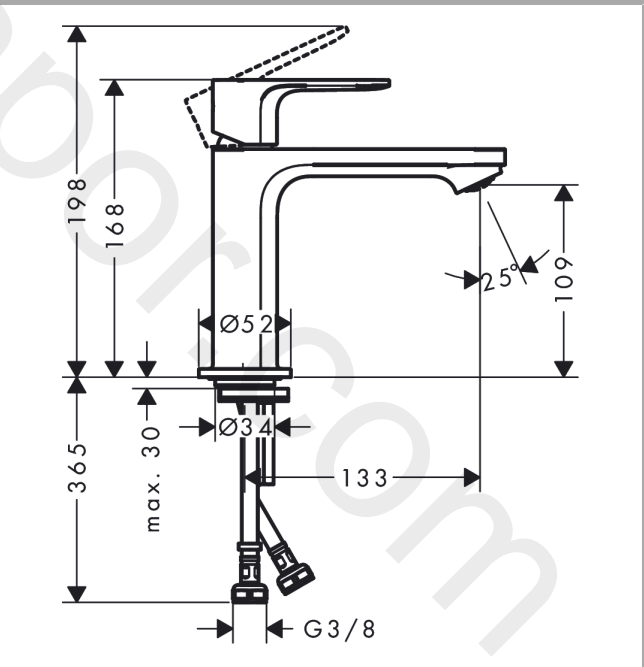

Rebris S
Single lever basin mixer 110 CoolStart without waste set
 Finish: **Chrome** Article Number: **72520000**

Description

product features

- ComfortZone 110
- projection: 133 mm
- spout height: 109 mm
- handle variant: lever handle
- spray type: normal spray
- maximum flow rate at 3 bar: 5 l/min
- ceramic cartridge
- temperature limitation adjustable
- suitable for continuous flow water heaters
- connection type: G 3/8 connections
- connection dimension: DN15
- cold water in basic handle position
- EU taxonomy: max. 6 l/min - Substantial Contribution (SC) possible
- WRAS 2304315
- WRAS 2304315 - Approval letter 2304315

Article Details

Price excl. VAT 101,67 £

Technology

Design awards

Product image

Scale drawing

Rebris S
Single lever basin mixer 110 CoolStart without waste set
 Finish: **Chrome** Article Number: **72520000**

Flowchart

www.divapor.com

Rebris S
Single lever basin mixer 110 CoolStart without waste set
 Finish: **Chrome** Article Number: **72520000**

Exploded Drawing

Year of production: >06/22

Rebris S
Single lever basin mixer 110 CoolStart without waste set
 Finish: **Chrome** Article Number: **72520000**

Spare part list

Year of production: >06/22

Pos.	Description	Article Number	Price	PU
1	handle	94644000	£ 51,00	1
2	hollow set screw M6x10 DIN 916	96029000	£ 3,30	1
3	screw cover	95704000	£ 3,30	1
4	flange	98863000	£ 51,00	1
5	nut	98864000	£ 43,00	1
6	O-ring 24x2	98388000	£ 3,30	1
7	O-ring 27x1,5	92527000	£ 13,30	1
8	O-ring 25x1,5	98146000	£ 3,30	1
9	cartridge, assy	95973001	£ 79,00	1
10	adapter for cartridge	95975000	£ 9,00	1
11	O-ring 23x2	98398000	£ 3,30	1
12	aerator M24x1 (5 l/min)	94364000	£ 9,00	1
13	seal Ø 42	98722000	£ 6,10	1
14	fixing set	96016000	£ 35,00	1
15	screw M8 x 68	97736000	£ 6,10	1
16	connection hose 450 mm M8x0,75 G3/8	97206000	£ 35,00	1
17	O-ring 6,6x1,6	93019000	£ 3,30	1