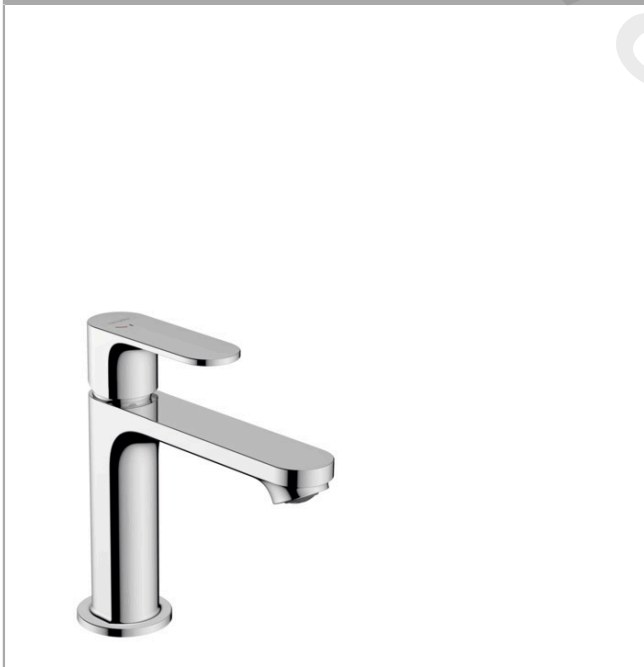

Rebris S
Single lever basin mixer 110 CoolStart without waste set
 Finish: **Chrome** Article Number: **72520000**

Description

product features

- ComfortZone 110
- projection: 133 mm
- spout height: 109 mm
- handle variant: lever handle
- spray type: normal spray
- maximum flow rate at 3 bar: 5 l/min
- ceramic cartridge
- temperature limitation adjustable
- suitable for continuous flow water heaters
- connection type: G 3/8 connections
- connection dimension: DN15
- cold water in basic handle position
- EU taxonomy: max. 6 l/min - Substantial Contribution (SC) possible
- WRAS 2304315
- WRAS 2304315 - Approval letter 2304315

Article Details

Price excl. VAT 101,67 £

Technology

Design awards

Product image

Scale drawing

Rebris S
Single lever basin mixer 110 CoolStart without waste set
 Finish: **Chrome** Article Number: **72520000**

Flowchart

www.divapor.com

Rebris S
Single lever basin mixer 110 CoolStart without waste set
 Finish: **Chrome** Article Number: **72520000**

Exploded Drawing

Year of production: >06/22

Rebris S
Single lever basin mixer 110 CoolStart without waste set
 Finish: **Chrome** Article Number: **72520000**