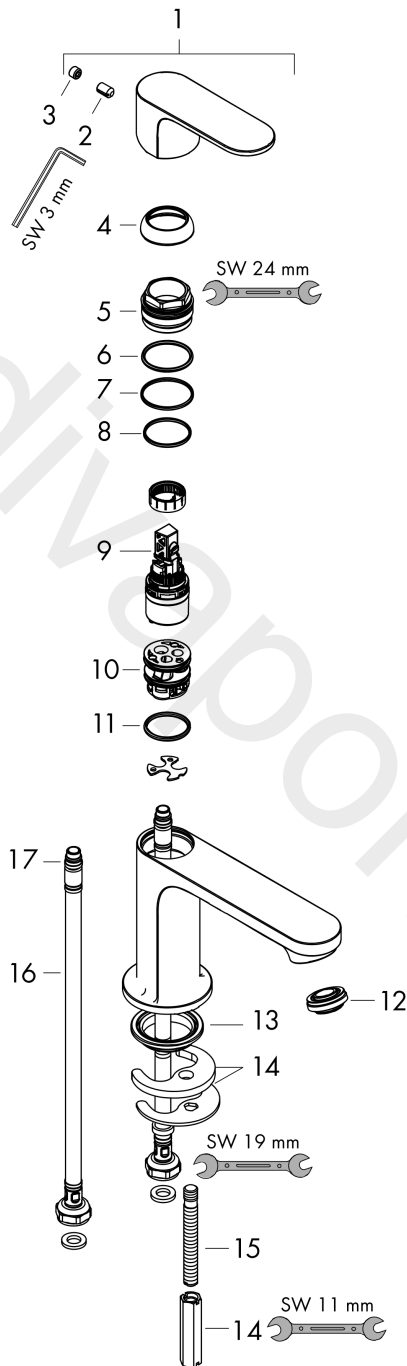

Rebris S
Single lever basin mixer 110 CoolStart without waste set
 Finish: **Chrome** Article Number: **72520000**

Description

product features

- ComfortZone 110
- projection: 133 mm
- spout height: 109 mm
- handle variant: lever handle
- spray type: normal spray
- maximum flow rate at 3 bar: 5 l/min
- ceramic cartridge
- temperature limitation adjustable
- suitable for continuous flow water heaters
- connection type: G 3/8 connections
- connection dimension: DN15
- cold water in basic handle position
- EU taxonomy: max. 6 l/min - Substantial Contribution (SC) possible
- WRAS 2304315
- WRAS 2304315 - Approval letter 2304315

Article Details

Price excl. VAT 101,67 £

Technology

Design awards

Product image

Scale drawing

Rebris S
Single lever basin mixer 110 CoolStart without waste set
 Finish: **Chrome** Article Number: **72520000**

Flowchart

www.divapor.com

Rebris S
Single lever basin mixer 110 CoolStart without waste set
 Finish: **Chrome** Article Number: **72520000**

Exploded Drawing

Year of production: >06/22

Rebris S
Single lever basin mixer 110 CoolStart without waste set
 Finish: **Chrome** Article Number: **72520000**

Spare part list

Year of production: >06/22

Pos.	Description	Article Number	Price	PU
1	handle	94644000	£ 51,00	1
2	hollow set screw M6x10 DIN 916	96029000	£ 3,30	1
3	screw cover	95704000	£ 3,30	1
4	flange	98863000	£ 51,00	1
5	nut	98864000	£ 43,00	1
6	O-ring 24x2	98388000	£ 3,30	1
7	O-ring 27x1,5	92527000	£ 13,30	1
8	O-ring 25x1,5	98146000	£ 3,30	1
9	cartridge, assy	95973001	£ 79,00	1
10	adapter for cartridge	95975000	£ 9,00	1
11	O-ring 23x2	98398000	£ 3,30	1
12	aerator M24x1 (5 l/min)	94364000	£ 9,00	1
13	seal Ø 42	98722000	£ 6,10	1
14	fixing set	96016000	£ 35,00	1
15	screw M8 x 68	97736000	£ 6,10	1
16	connection hose 450 mm M8x0,75 G3/8	97206000	£ 35,00	1
17	O-ring 6,6x1,6	93019000	£ 3,30	1