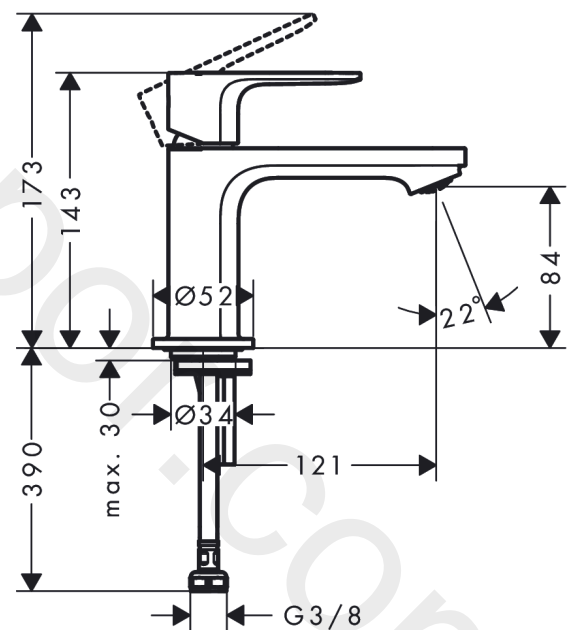

#### product features

- ComfortZone 80
- projection: 121 mm
- spout height: 84 mm
- handle variant: lever handle
- spray type: normal spray
- maximum flow rate at 3 bar: 5 l/min
- ceramic cartridge
- for cold water connection
- connection type: G 3/8 connection hose
- connection dimension: DN15
- EU taxonomy: max. 6 l/min - Substantial Contribution (SC) possible
- WRAS 2212303
- WRAS 2212303 - Approval letter

### Scale drawing

**Rebris E**

**Pillar tap 80 with lever handle for cold water or pre-adjusted water without waste set**

Finish: **Chrome** Article Number: **72506000**

**Flowchart**

www.divapor.com

**Rebris E**

**Pillar tap 80 with lever handle for cold water or pre-adjusted water without waste set**

Finish: **Chrome** Article Number: **72506000**

**Exploded Drawing**

Year of production: >06/22

**Rebris E****Pillar tap 80 with lever handle for cold water or pre-adjusted water without waste set**Finish: **Chrome** Article Number: **72506000****Spare part list**

Year of production: &gt;06/22

Pos.	Description	Article Number	Price	PU
1	handle	94653000	£ 51,00	1
2	screw cover	95704000	£ 3,30	1
3	hollow set screw M6x10 DIN 916	96029000	£ 3,30	1
4	flange	98863000	£ 51,00	1
5	nut	98864000	£ 43,00	1
6	O-ring 24x2	98388000	£ 3,30	1
7	O-ring 27x1,5	92527000	£ 13,30	1
8	O-ring 25x1,5	98146000	£ 3,30	1
9	cartridge, assy	95973001	£ 79,00	1
10	seal	98865000	£ 35,00	1
11	adapter for cartridge	98866000	£ 35,00	1
12	O-ring 23x2	98398000	£ 3,30	1
13	O-ring 7x1,5	98422000	£ 3,30	1
14	O-ring 6,6x1,6	93019000	£ 3,30	1
15	aerator M24x1 (5 l/min)	94364000	£ 9,00	1
16	screw M8 x 68	97736000	£ 6,10	1
17	seal	97608000	£ 6,10	1
18	fixing set	96016000	£ 35,00	1
19	connection hose 450 mm M8x0,75 G3/8	97206000	£ 35,00	1