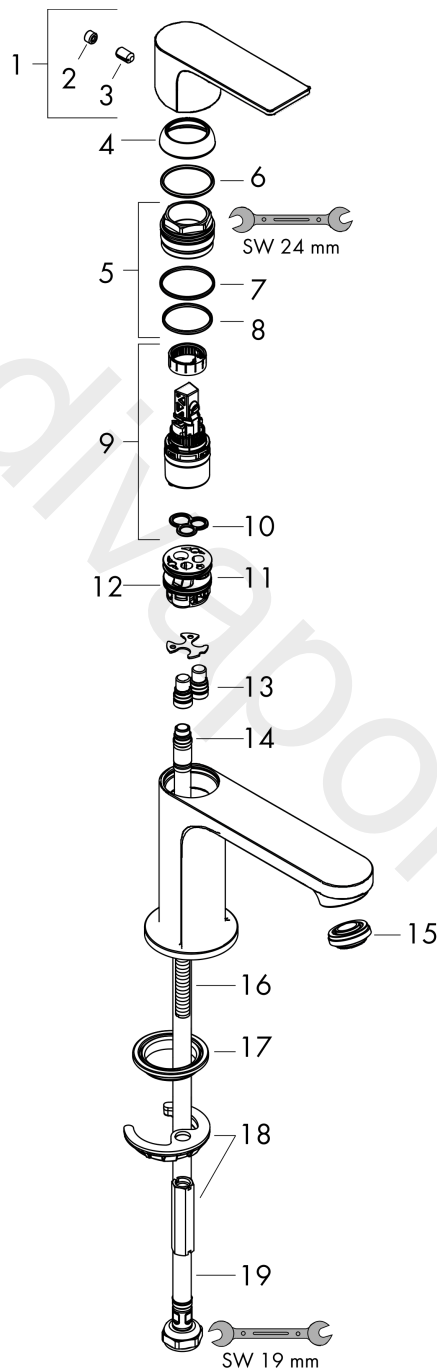

#### product features

- ComfortZone 80
- projection: 121 mm
- spout height: 84 mm
- handle variant: lever handle
- spray type: normal spray
- maximum flow rate at 3 bar: 5 l/min
- ceramic cartridge
- for cold water connection
- connection type: G 3/8 connection hose
- connection dimension: DN15
- EU taxonomy: max. 6 l/min - Substantial Contribution (SC) possible
- WRAS 2212303
- WRAS 2212303 - Approval letter

### Scale drawing

**Rebris E**

**Pillar tap 80 with lever handle for cold water or pre-adjusted water without waste set**

Finish: **Chrome** Article Number: **72506000**

**Flowchart**

www.divapor.com

**Rebris E**

**Pillar tap 80 with lever handle for cold water or pre-adjusted water without waste set**

Finish: **Chrome** Article Number: **72506000**

**Exploded Drawing**

Year of production: >06/22

**Rebris E****Pillar tap 80 with lever handle for cold water or pre-adjusted water without waste set**Finish: **Chrome** Article Number: **72506000****Spare part list**

Year of production: &gt;06/22

Pos.	Description	Article Number	Price	PU
1	handle	94653000	£ 51,00	1
2	screw cover	95704000	£ 3,30	1
3	hollow set screw M6x10 DIN 916	96029000	£ 3,30	1
4	flange	98863000	£ 51,00	1
5	nut	98864000	£ 43,00	1
6	O-ring 24x2	98388000	£ 3,30	1
7	O-ring 27x1,5	92527000	£ 13,30	1
8	O-ring 25x1,5	98146000	£ 3,30	1
9	cartridge, assy	95973001	£ 79,00	1
10	seal	98865000	£ 35,00	1
11	adapter for cartridge	98866000	£ 35,00	1
12	O-ring 23x2	98398000	£ 3,30	1
13	O-ring 7x1,5	98422000	£ 3,30	1
14	O-ring 6,6x1,6	93019000	£ 3,30	1
15	aerator M24x1 (5 l/min)	94364000	£ 9,00	1
16	screw M8 x 68	97736000	£ 6,10	1
17	seal	97608000	£ 6,10	1
18	fixing set	96016000	£ 35,00	1
19	connection hose 450 mm M8x0,75 G3/8	97206000	£ 35,00	1