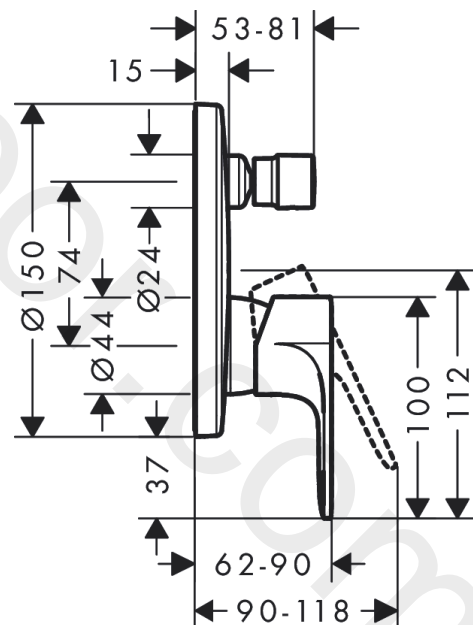

Scale drawing