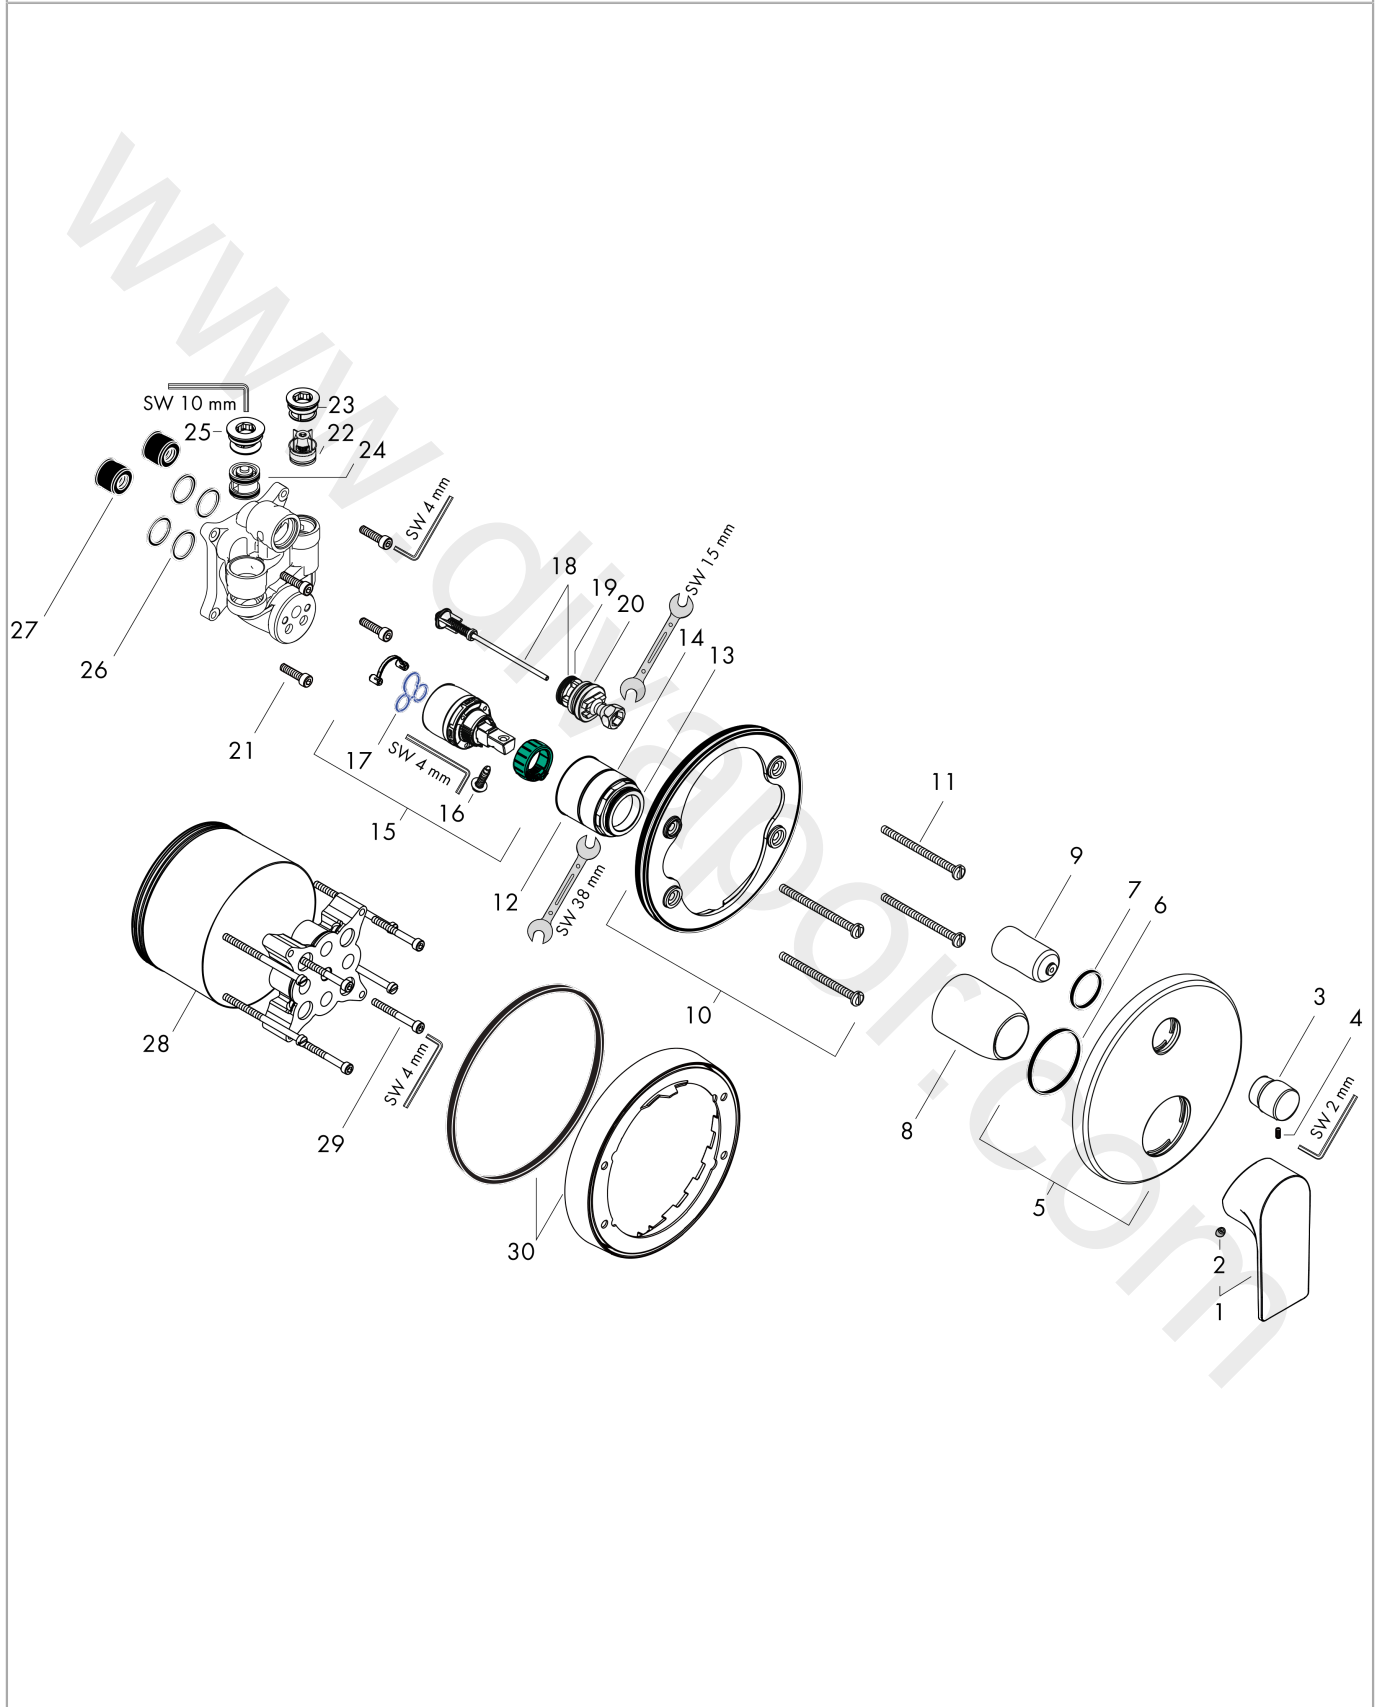

Rebris E
Single lever bath mixer for concealed installation with integrated security combination
according to EN1717 for iBox universal
Finish: **Matt Black** Article Number: **72469670**

Exploded Drawing

Year of production: >06/22

Rebris E

Single lever bath mixer for concealed installation with integrated security combination according to EN1717 for iBox universal

Finish: **Matt Black** Article Number: **72469670**

Spare part list

Year of production: >06/22

Pos.	Description	Article Number	Price	PU
1	handle	94655670	£ 76,00	1
2	screw cover	96338610	£ 4,80	1
3	diverter knob	98795670	£ 76,00	1
4	hollow set screw M4x10	97667000	£ 3,30	1
5	escutcheon Ø 150 mm	98791670	£ 96,00	1
6	O-ring 43x3	98418000	£ 3,30	1
7	O-ring 23x3	98142000	£ 3,30	1
8	sleeve	98790670	£ 51,00	1
9	sleeve	98794670	£ 51,00	1
10	holder for escutcheon	98793000	£ 43,00	1
11	set of fixing screws	96454000	£ 9,00	1
12	nut	98796000	£ 43,00	1
13	O-ring 30x1,5	98433000	£ 3,30	1
14	O-ring 39x1,5	98400000	£ 3,30	1
15	cartridge, assy	92730000	£ 35,00	1
16	locking screw for handle	95140000	£ 6,10	1
17	seal	95008000	£ 9,00	1
18	selector assy	95014000	£ 64,00	1
19	O-ring 20x2,5	92602000	£ 6,10	1
20	O-ring 16x2,3	98207000	£ 3,30	1
21	set of screws	96525000	£ 9,00	1
22	non return valve	96655000	£ 13,30	1
23	O-ring 19x2	98426000	£ 3,30	1
24	vacuum breaker	96753000	£ 16,10	1
25	O-Ring 22x2	98185000	£ 3,30	1
26	O-ring 16x2	98133000	£ 3,30	1
27	noise reduction	94073000	£ 25,00	1
28	extension 25 mm	13595000	£ 75,00	1
29	set of fixing screws	97747000	£ 3,30	1
30	set of screws	93244000	£ 9,00	1
a	concealed item	01800180	£ 163,00	1
b	extension 10 mm for iBox universal with shut-off unit	92332000	£ 137,00	1
c	extension 22 mm (Ø 150 mm)	13597670	£ 100,80	1