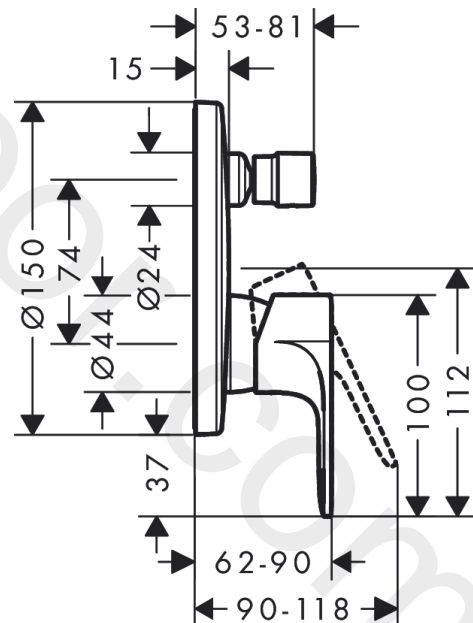

Scale drawing