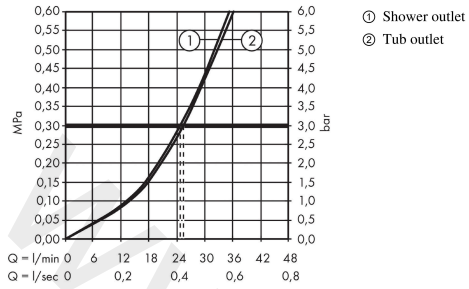

Rebris E

Single lever bath mixer for concealed installation with integrated security combination according to EN1717 for iBox universal

Finish: Chrome Article Number: 72469000

Flowchart

www.divapor.com