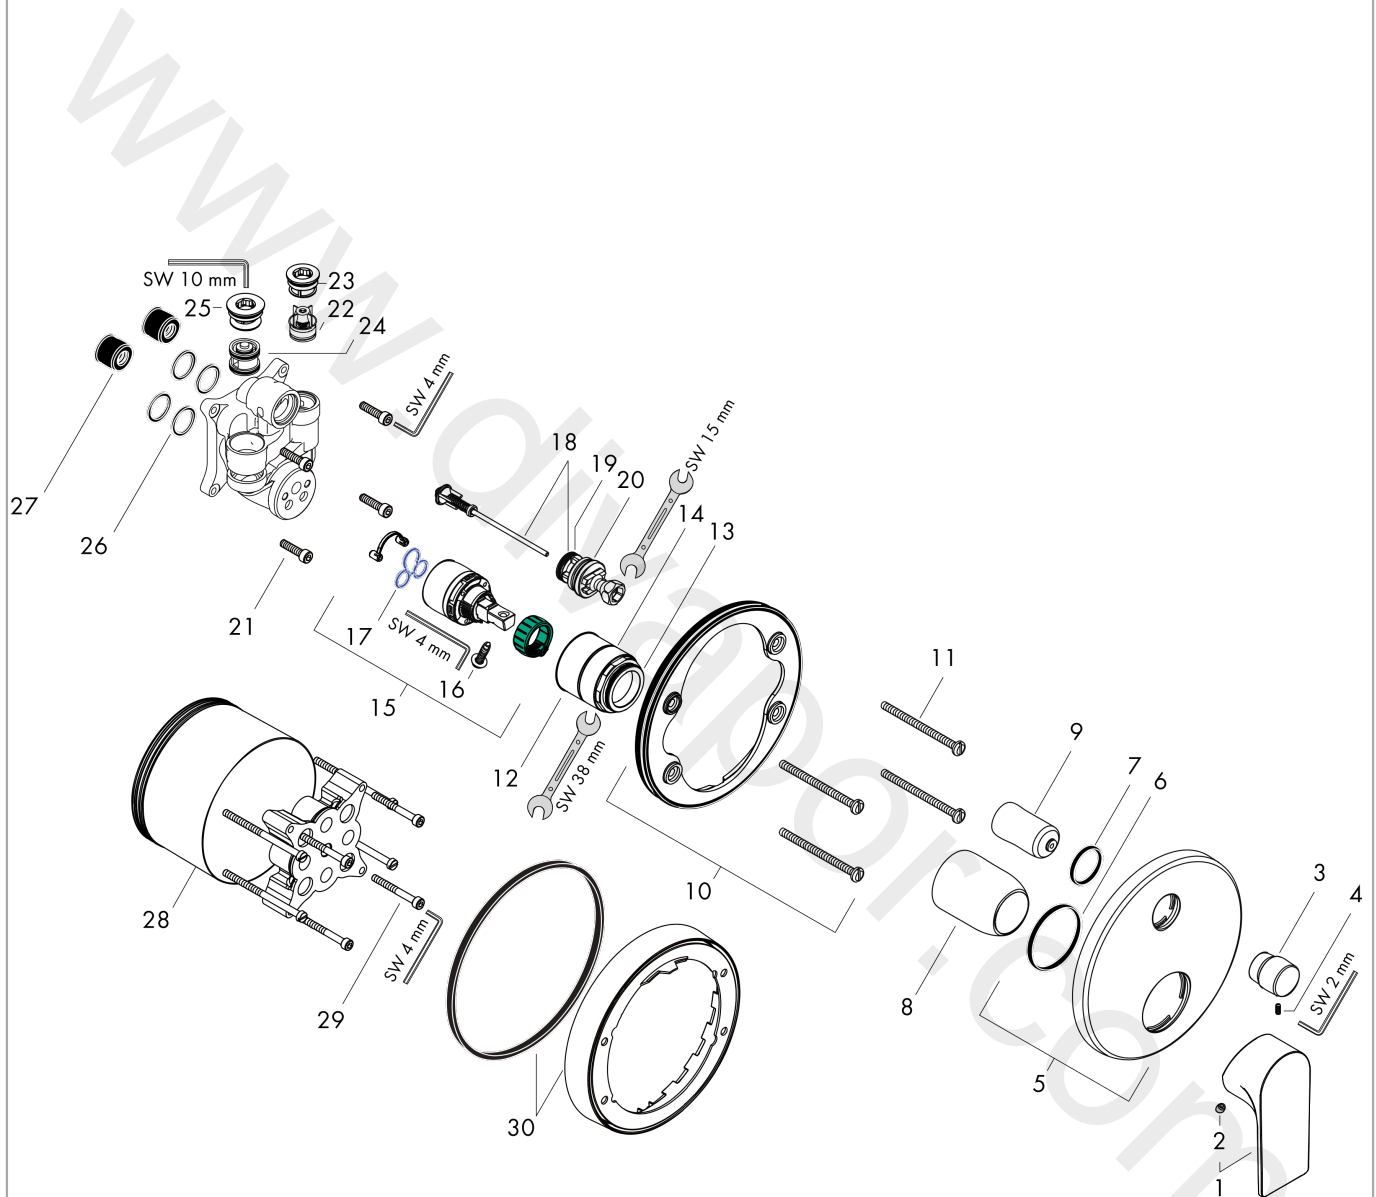

- 2 functions
- maximum flow rate at 3 bar: 25,6 l/min
- flow rate for bath spout at 3 bar: 25,6 l/min
- flow rate of hand shower at 3 bar: 24,8 l/min
- ceramic cartridge
- temperature limitation adjustable
- diverter with automatic resetting
- non-return valve
- with silencer
- with integrated safety combination EN 1717
- connection type: basic set
- wall-mounted
- min. operating pressure: 1 bar
- max. operating pressure: 10 bar
- WRAS 2306302
- WRAS 2306302 - Approval letter 2306302

Single lever bath mixer for concealed installation with integrated security combination according to EN1717 for iBox universal

Finish: Chrome Article Number: 72469000

Flowchart

www.divapor.com

Rebris E

Single lever bath mixer for concealed installation with integrated security combination according to EN1717 for iBox universal

Finish: **Chrome** Article Number: **72469000**

Exploded Drawing

Year of production: >06/22

Rebris E

Single lever bath mixer for concealed installation with integrated security combination according to EN1717 for iBox universal