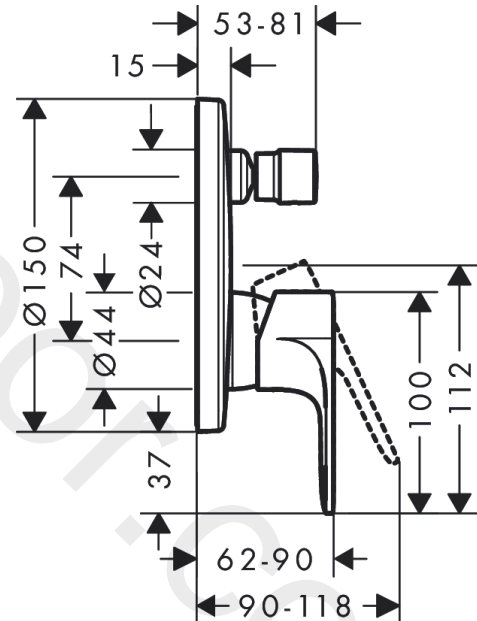

Rebris E
Single lever bath mixer for concealed installation
 Finish: **Matt Black** Article Number: **72468677**

Description

product features

- 2 functions
- flow rate upper outlet: 20 l/min
- flow rate lower outlet: 20 l/min
- maximum flow rate at 3 bar: 20 l/min
- flow rate for bath spout at 3 bar: 20 l/min
- flow rate of hand shower at 3 bar: 10 l/min
- ceramic cartridge
- temperature limitation adjustable
- non-return valve
- connection type: basic set
- wall-mounted
- max. operating pressure: 10 bar

Design awards

reddot winner 2022

Product image

Scale drawing

Flowchart

Rebris E
Single lever bath mixer for concealed installation
 Finish: **Matt Black** Article Number: **72468677**

Exploded Drawing

Year of production: >10/22

Rebris E
Single lever bath mixer for concealed installation
Finish: **Matt Black** Article Number: **72468677**

Spare part list

Year of production: >10/22

Pos.	Description	Article Number	Price	PU
1	handle	94655670	£ 76,00	1
2	screw cover	96338610	£ 4,80	1
3	selector	93722670	-	1
4	escutcheon	93723670	-	1
5	O-ring 44x2,5	98162000	£ 3,30	1
6	sleeve	94291670	-	1
a	-	71465187	-	1