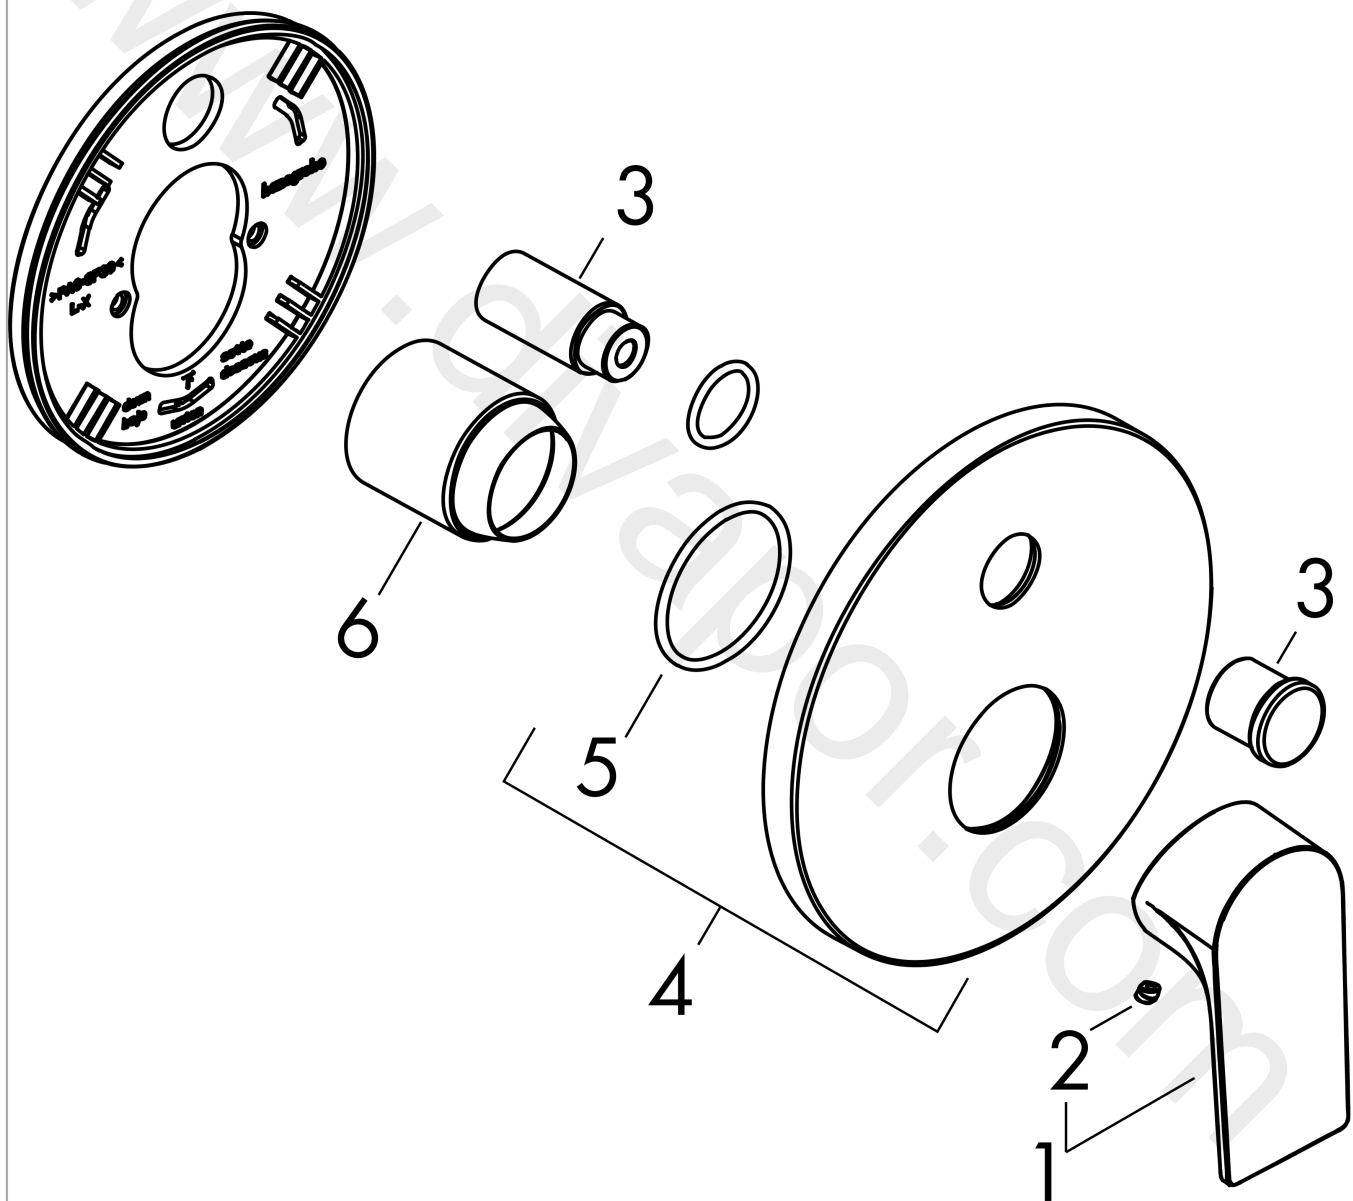

Rebris E
Single lever bath mixer for concealed installation
 Finish: **Matt Black** Article Number: **72468677**

Description

product features

- 2 functions
- flow rate upper outlet: 20 l/min
- flow rate lower outlet: 20 l/min
- maximum flow rate at 3 bar: 20 l/min
- flow rate for bath spout at 3 bar: 20 l/min
- flow rate of hand shower at 3 bar: 10 l/min
- ceramic cartridge
- temperature limitation adjustable
- non-return valve
- connection type: basic set
- wall-mounted
- max. operating pressure: 10 bar

Design awards

reddot winner 2022

Product image

Scale drawing

Flowchart

Rebris E
Single lever bath mixer for concealed installation
 Finish: **Matt Black** Article Number: **72468677**

Exploded Drawing

Year of production: >10/22

Rebris E
Single lever bath mixer for concealed installation
Finish: **Matt Black** Article Number: **72468677**

Spare part list

Year of production: >10/22

Pos.	Description	Article Number	Price	PU
1	handle	94655670	£ 76,00	1
2	screw cover	96338610	£ 4,80	1
3	selector	93722670	-	1
4	escutcheon	93723670	-	1
5	O-ring 44x2,5	98162000	£ 3,30	1
6	sleeve	94291670	-	1
a	-	71465187	-	1