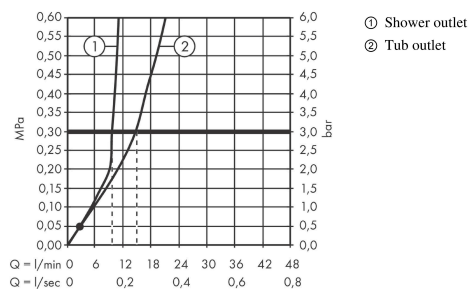

Rebris E
Single lever bath mixer for concealed installation
 Finish: **Matt Black** Article Number: **72468677**

Description

product features

- 2 functions
- flow rate upper outlet: 20 l/min
- flow rate lower outlet: 20 l/min
- maximum flow rate at 3 bar: 20 l/min
- flow rate for bath spout at 3 bar: 20 l/min
- flow rate of hand shower at 3 bar: 10 l/min
- ceramic cartridge
- temperature limitation adjustable
- non-return valve
- connection type: basic set
- wall-mounted
- max. operating pressure: 10 bar

Design awards

reddot winner 2022

Product image

Scale drawing

Flowchart

Rebris E
Single lever bath mixer for concealed installation
 Finish: **Matt Black** Article Number: **72468677**

Exploded Drawing

Year of production: >10/22