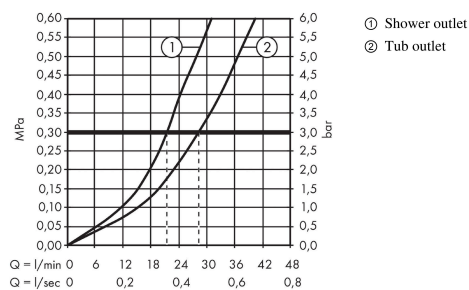

**Design awards**

reddot winner 2022

**Product image**

**Scale drawing**

**Flowchart**

**Rebris E**

**Single lever bath mixer for concealed installation for iBox universal**

Finish: **Matt Black** Article Number: **72468673**