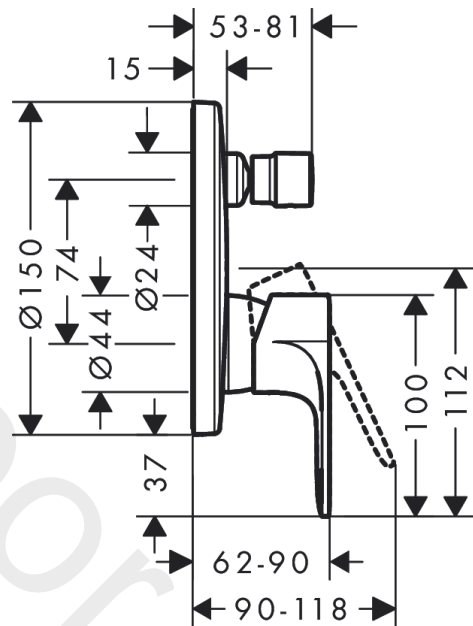

**Rebris E**

Single lever bath mixer for concealed installation for iBox universal

Finish: **Matt Black** Article Number: **72468673**

**Description**

**product features**

- 2 functions
- ceramic cartridge
- temperature limitation adjustable
- non-return valve
- connection type: basic set
- wall-mounted
- min. operating pressure: 1 bar
- max. operating pressure: 10 bar

**Design awards**

reddot winner 2022

**Product image**

**Scale drawing**

**Flowchart**

**Rebris E**

**Single lever bath mixer for concealed installation for iBox universal**

Finish: **Matt Black** Article Number: **72468673**

## Rebris E

Single lever bath mixer for concealed installation for iBox universal

Finish: **Matt Black** Article Number: **72468673**

### Spare part list

Year of production: >10/22

Pos.	Description	Article Number	Price	PU
1	handle	94655670	£ 76,00	1
2	screw cover	96338000	£ 3,30	1
3	diverter knob	98795670	£ 76,00	1
4	hollow set screw M4x10	97667000	£ 3,30	1
5	escutcheon Ø 150 mm	98791670	£ 96,00	1
6	O-ring 43x3	98418000	£ 3,30	1
7	O-ring 23x3	98142000	£ 3,30	1
8	sleeve	98790670	£ 51,00	1
9	sleeve	98794670	£ 51,00	1
10	holder for escutcheon	98793000	£ 43,00	1
11	set of fixing screws	96454000	£ 9,00	1
12	nut	98796000	£ 43,00	1
13	O-ring 30x1,5	98433000	£ 3,30	1
14	O-ring 39x1,5	98400000	£ 3,30	1
15	cartridge, assy	92730000	£ 35,00	1
16	locking screw for handle	95140000	£ 6,10	1
17	seal	95008000	£ 9,00	1
18	selector assy	95014000	£ 64,00	1
19	O-ring 16x2,3	98207000	£ 3,30	1
20	O-ring 20x2,5	92602000	£ 6,10	1
21	set of screws	93243000	£ 9,00	1
22	O-ring 16x2	98133000	£ 3,30	1
23	noise reduction	94073000	£ 25,00	1
24	extension 25 mm	13595000	£ 75,00	1
25	extension 22 mm (Ø 150 mm)	13597670	£ 100,80	1
a	concealed item	01800180	£ 163,00	1
b	extension 10 mm for iBox universal with shut-off unit	92332000	£ 137,00	1
c	set of screws	93244000	£ 9,00	1