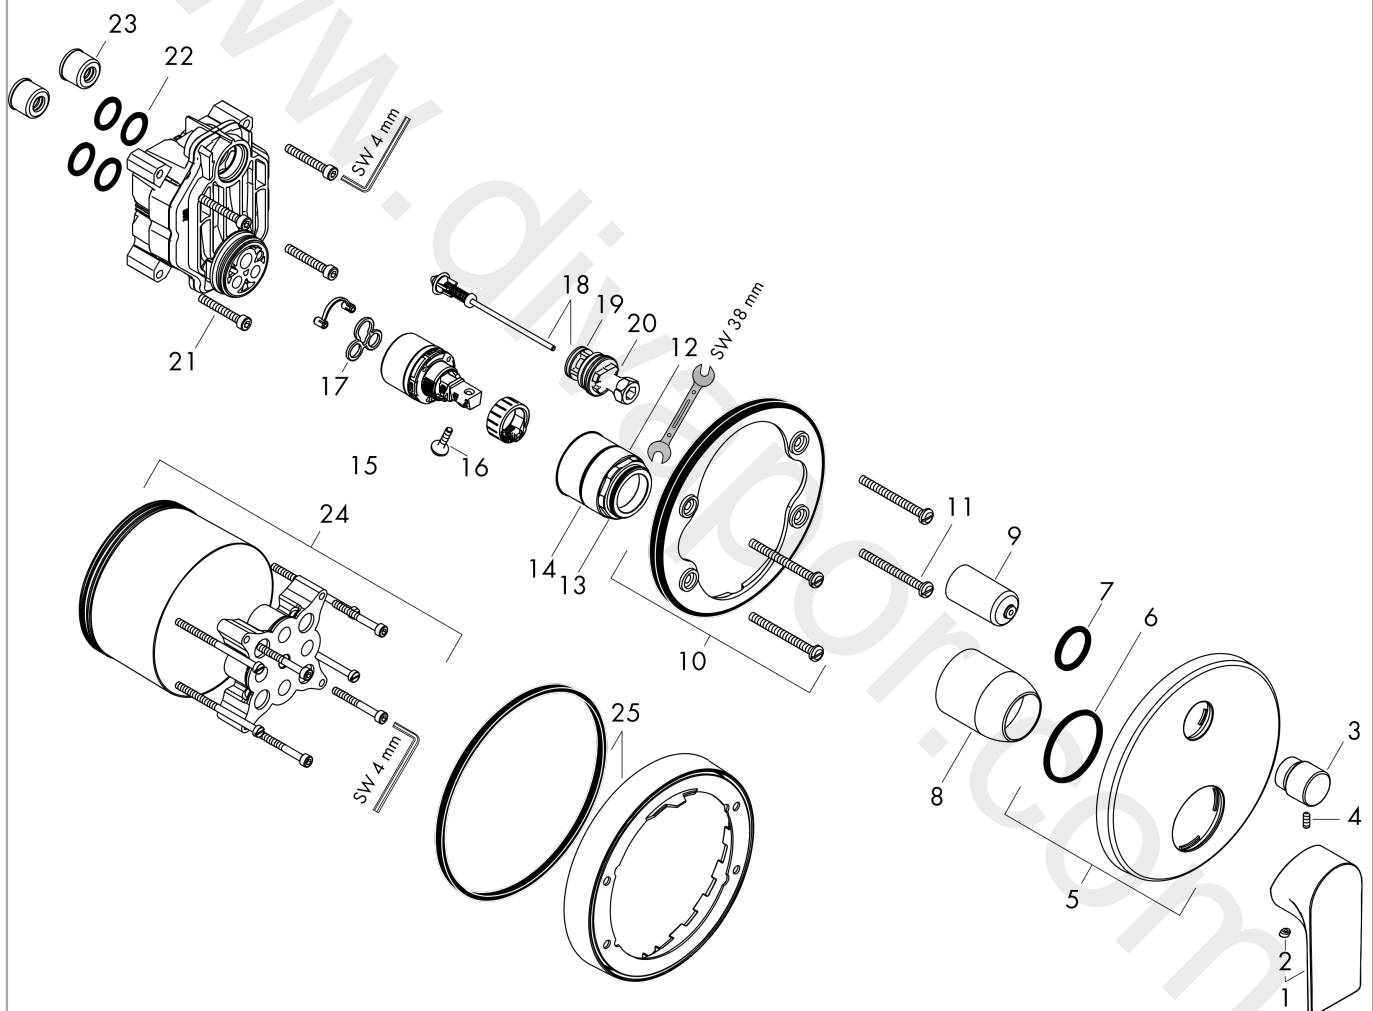

**Rebris E**

Single lever bath mixer for concealed installation for iBox universal

Finish: **Matt Black** Article Number: **72468673**

**Description**

**product features**

- 2 functions
- ceramic cartridge
- temperature limitation adjustable
- non-return valve
- connection type: basic set
- wall-mounted
- min. operating pressure: 1 bar
- max. operating pressure: 10 bar

**Design awards**

reddot winner 2022

**Product image**

**Scale drawing**

**Flowchart**

**Rebris E**

**Single lever bath mixer for concealed installation for iBox universal**

Finish: **Matt Black** Article Number: **72468673**

**Exploded Drawing**

Year of production: >10/22

### Spare part list

Year of production: >10/22

Pos.	Description	Article Number	Price	PU
1	handle	94655670	£ 76,00	1
2	screw cover	96338000	£ 3,30	1
3	diverter knob	98795670	£ 76,00	1
4	hollow set screw M4x10	97667000	£ 3,30	1
5	escutcheon Ø 150 mm	98791670	£ 96,00	1
6	O-ring 43x3	98418000	£ 3,30	1
7	O-ring 23x3	98142000	£ 3,30	1
8	sleeve	98790670	£ 51,00	1
9	sleeve	98794670	£ 51,00	1
10	holder for escutcheon	98793000	£ 43,00	1
11	set of fixing screws	96454000	£ 9,00	1
12	nut	98796000	£ 43,00	1
13	O-ring 30x1,5	98433000	£ 3,30	1
14	O-ring 39x1,5	98400000	£ 3,30	1
15	cartridge, assy	92730000	£ 35,00	1
16	locking screw for handle	95140000	£ 6,10	1
17	seal	95008000	£ 9,00	1
18	selector assy	95014000	£ 64,00	1
19	O-ring 16x2,3	98207000	£ 3,30	1
20	O-ring 20x2,5	92602000	£ 6,10	1
21	set of screws	93243000	£ 9,00	1
22	O-ring 16x2	98133000	£ 3,30	1
23	noise reduction	94073000	£ 25,00	1
24	extension 25 mm	13595000	£ 75,00	1
25	extension 22 mm (Ø 150 mm)	13597670	£ 100,80	1
a	concealed item	01800180	£ 163,00	1
b	extension 10 mm for iBox universal with shut-off unit	92332000	£ 137,00	1
c	set of screws	93244000	£ 9,00	1