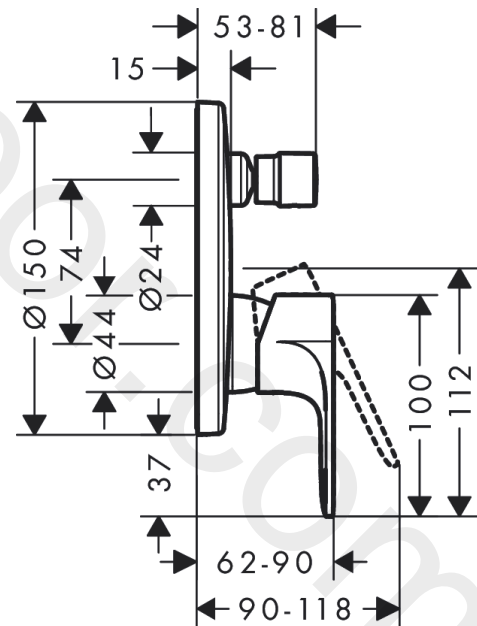

Scale drawing