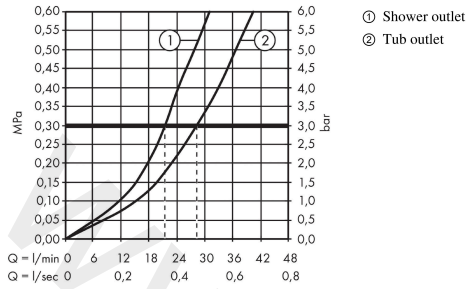

Rebris E

Single lever bath mixer for concealed installation for iBox universal

Finish: **Matt Black** Article Number: **72468670**

Flowchart

www.divapor.com