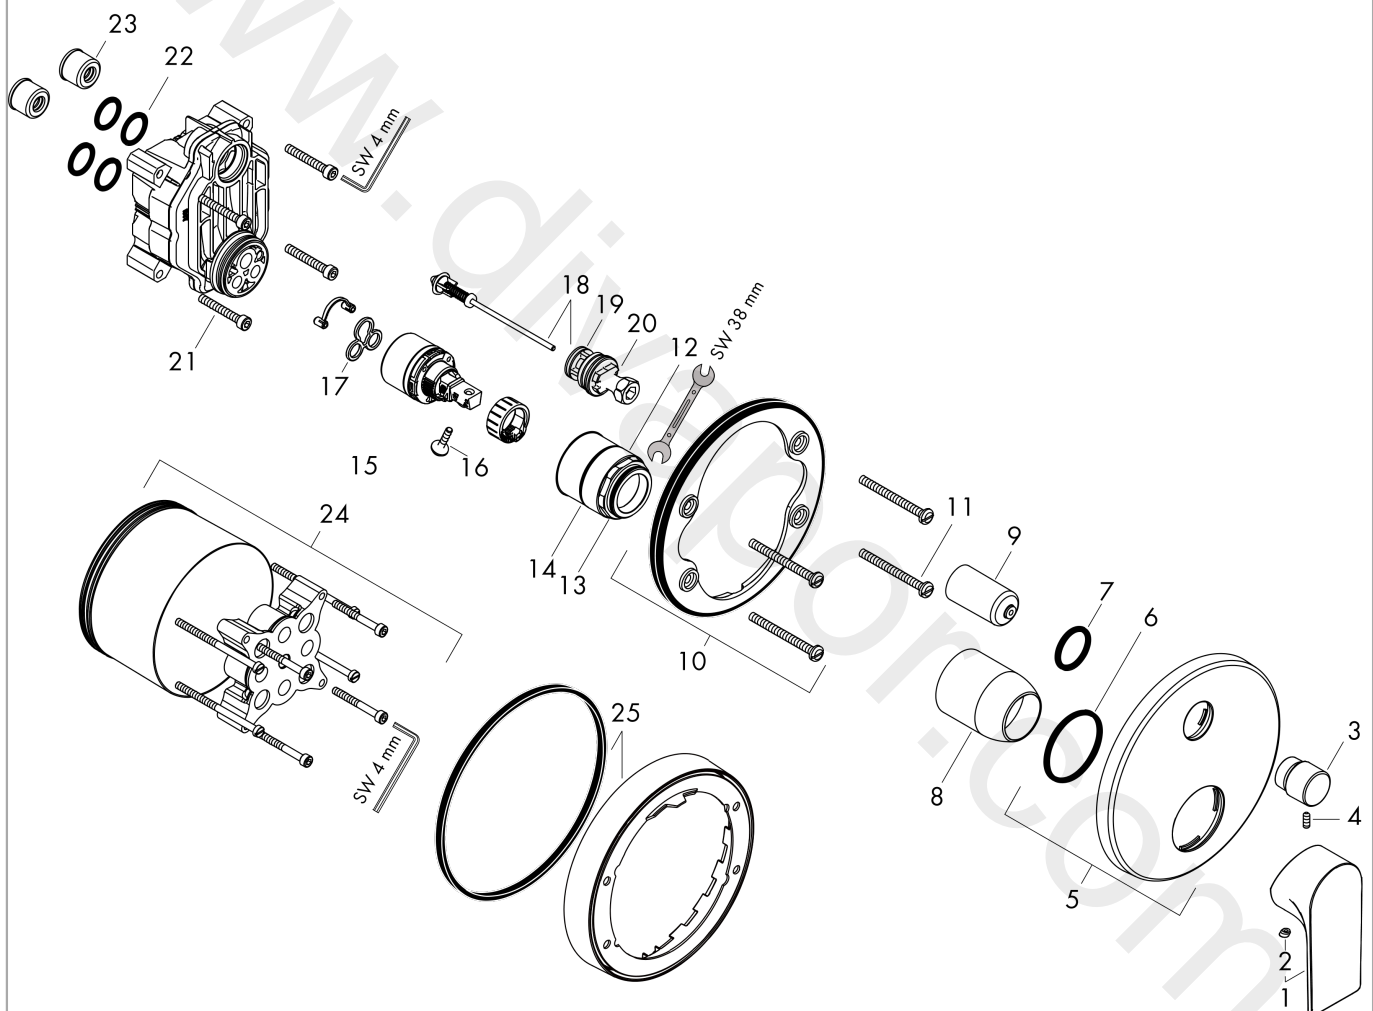

#### product features

- 2 functions
- flow rate upper outlet: 21 l/min
- flow rate lower outlet: 29 l/min
- maximum flow rate at 3 bar: 27,6 l/min
- flow rate for bath spout at 3 bar: 27,6 l/min
- flow rate of hand shower at 3 bar: 21,2 l/min
- ceramic cartridge
- temperature limitation adjustable
- diverter with automatic resetting
- non-return valve
- connection type: basic set
- wall-mounted
- min. operating pressure: 1 bar
- max. operating pressure: 10 bar
- WRAS 2306302
- WRAS 2306302 - Approval letter 2306302

### Product image

### Scale drawing

**Rebris E**

**Single lever bath mixer for concealed installation for iBox universal**

Finish: **Matt Black** Article Number: **72468670**

**Flowchart**

www.divapor.com

**Rebris E**

**Single lever bath mixer for concealed installation for iBox universal**

Finish: **Matt Black** Article Number: **72468670**

**Exploded Drawing**

Year of production: >06/22