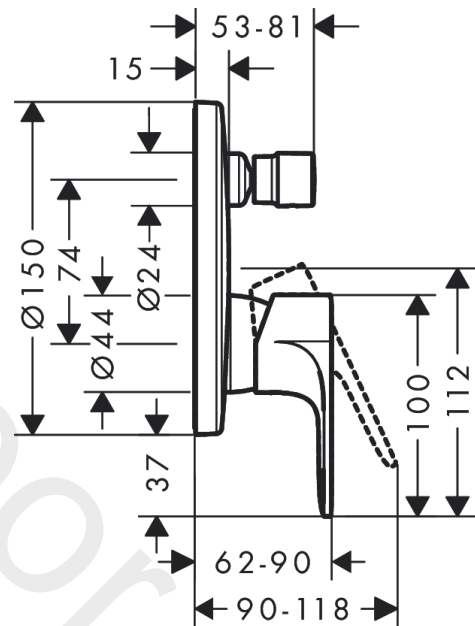

## Rebris E

Single lever bath mixer for concealed installation for iBox universal

Finish: **Chrome** Article Number: **72468003**

#### product features

- 2 functions
- ceramic cartridge
- temperature limitation adjustable
- non-return valve
- connection type: basic set
- wall-mounted
- min. operating pressure: 1 bar
- max. operating pressure: 10 bar

### Product image

### Scale drawing