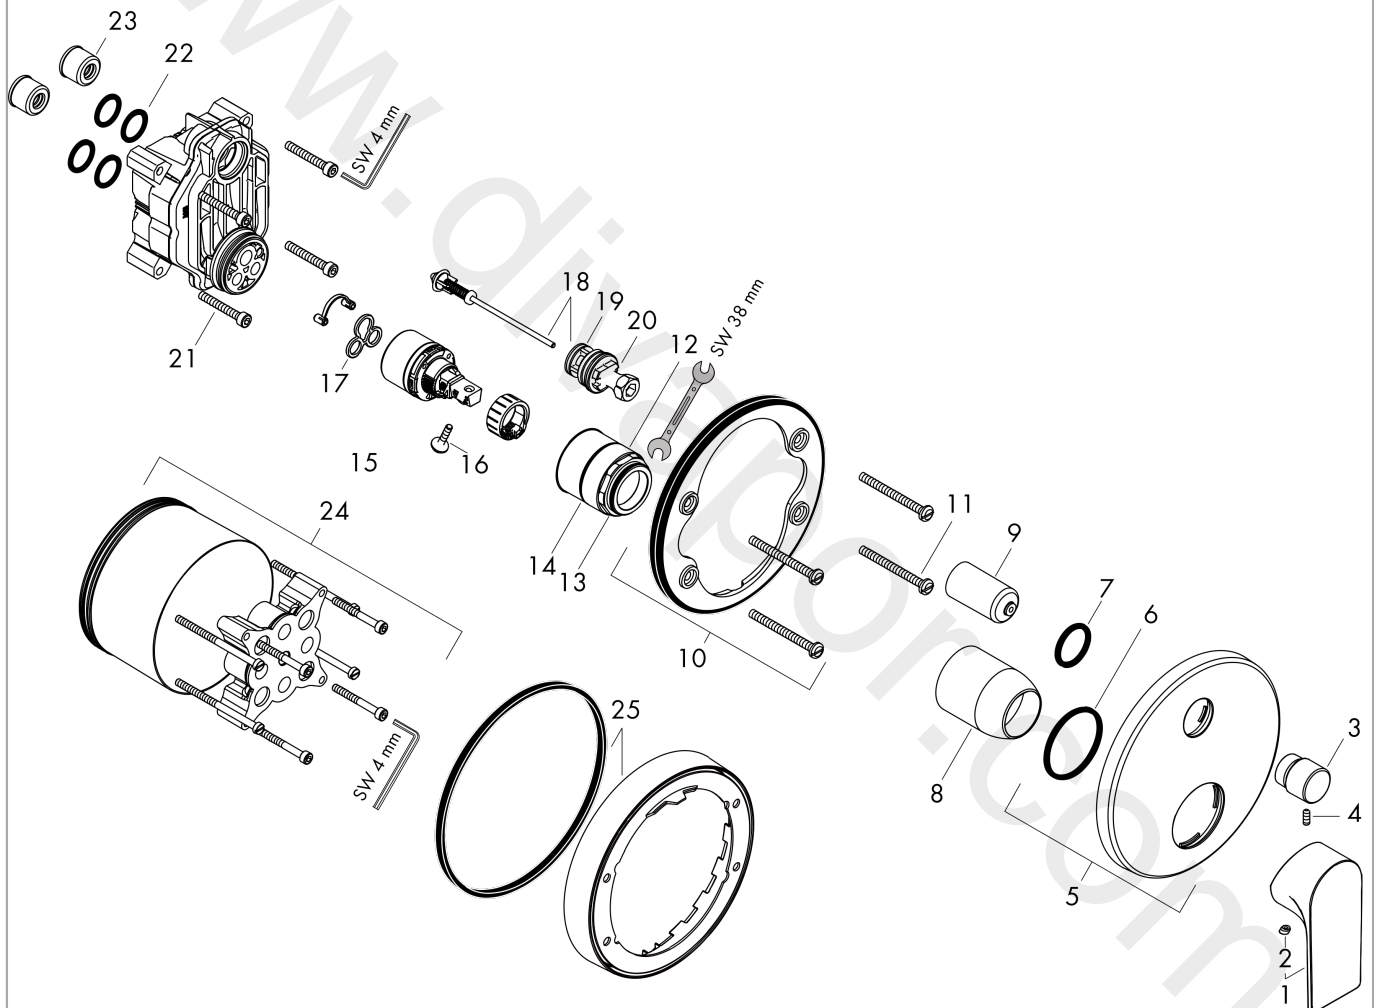

### Scale drawing

### Flowchart

**Rebris E**

**Single lever bath mixer for concealed installation for iBox universal**

Finish: **Chrome** Article Number: **72468003**

**Exploded Drawing**

Year of production: >10/22

## Rebris E

Single lever bath mixer for concealed installation for iBox universal

Finish: **Chrome** Article Number: **72468003**