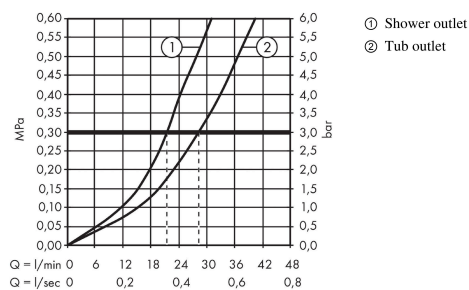

Rebris E

Single lever bath mixer for concealed installation for iBox universal

Finish: **Chrome** Article Number: **72468003**

Description

product features

- 2 functions
- ceramic cartridge
- temperature limitation adjustable
- non-return valve
- connection type: basic set
- wall-mounted
- min. operating pressure: 1 bar
- max. operating pressure: 10 bar

Design awards

reddot winner 2022

Product image

Scale drawing

Flowchart