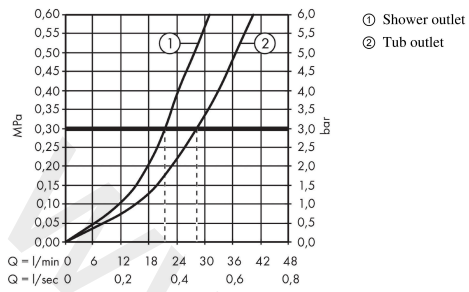

Rebris E

Single lever bath mixer for concealed installation for iBox universal

Finish: **Chrome** Article Number: **72468000**

Flowchart