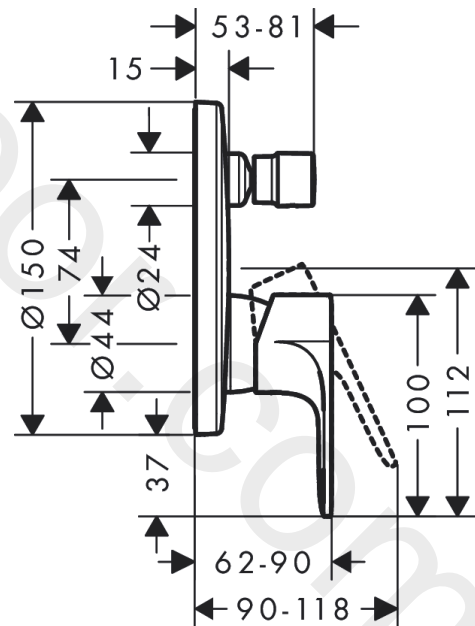

Scale drawing