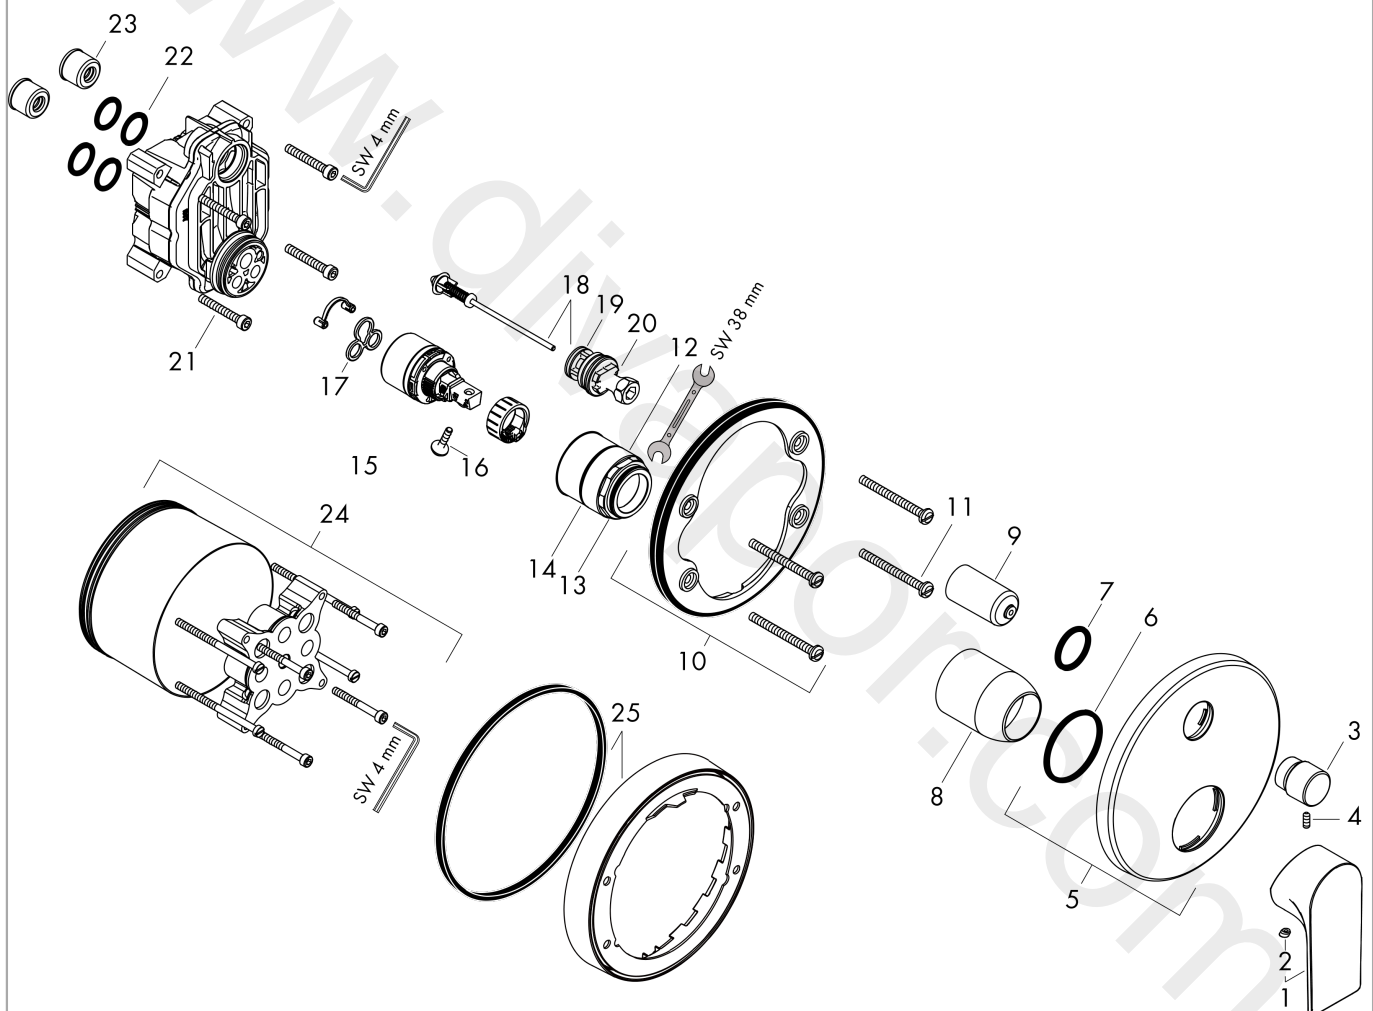

Rebris E

Single lever bath mixer for concealed installation for iBox universal

Finish: **Chrome** Article Number: **72468000**

Description

product features

- 2 functions
- flow rate upper outlet: 21 l/min
- flow rate lower outlet: 29 l/min
- maximum flow rate at 3 bar: 27,6 l/min
- flow rate for bath spout at 3 bar: 27,6 l/min
- flow rate of hand shower at 3 bar: 21,2 l/min
- ceramic cartridge
- temperature limitation adjustable
- diverter with automatic resetting
- non-return valve
- connection type: basic set
- wall-mounted
- min. operating pressure: 1 bar
- max. operating pressure: 10 bar
- WRAS 2306302
- WRAS 2306302 - Approval letter 2306302

Single lever bath mixer for concealed installation for iBox universal

Finish: **Chrome** Article Number: **72468000**

Flowchart

Rebris E

Single lever bath mixer for concealed installation for iBox universal

Finish: **Chrome** Article Number: **72468000**

Exploded Drawing

Year of production: >06/22

Rebris E

Single lever bath mixer for concealed installation for iBox universal

Finish: **Chrome** Article Number: **72468000**