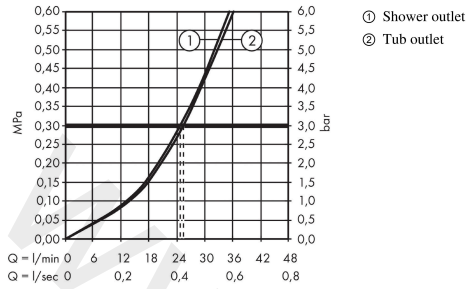

Rebris S

Single lever bath mixer for concealed installation with integrated security combination according to EN1717 for iBox universal

Finish: **Matt Black** Article Number: **72467670**

Flowchart

www.divapor.com