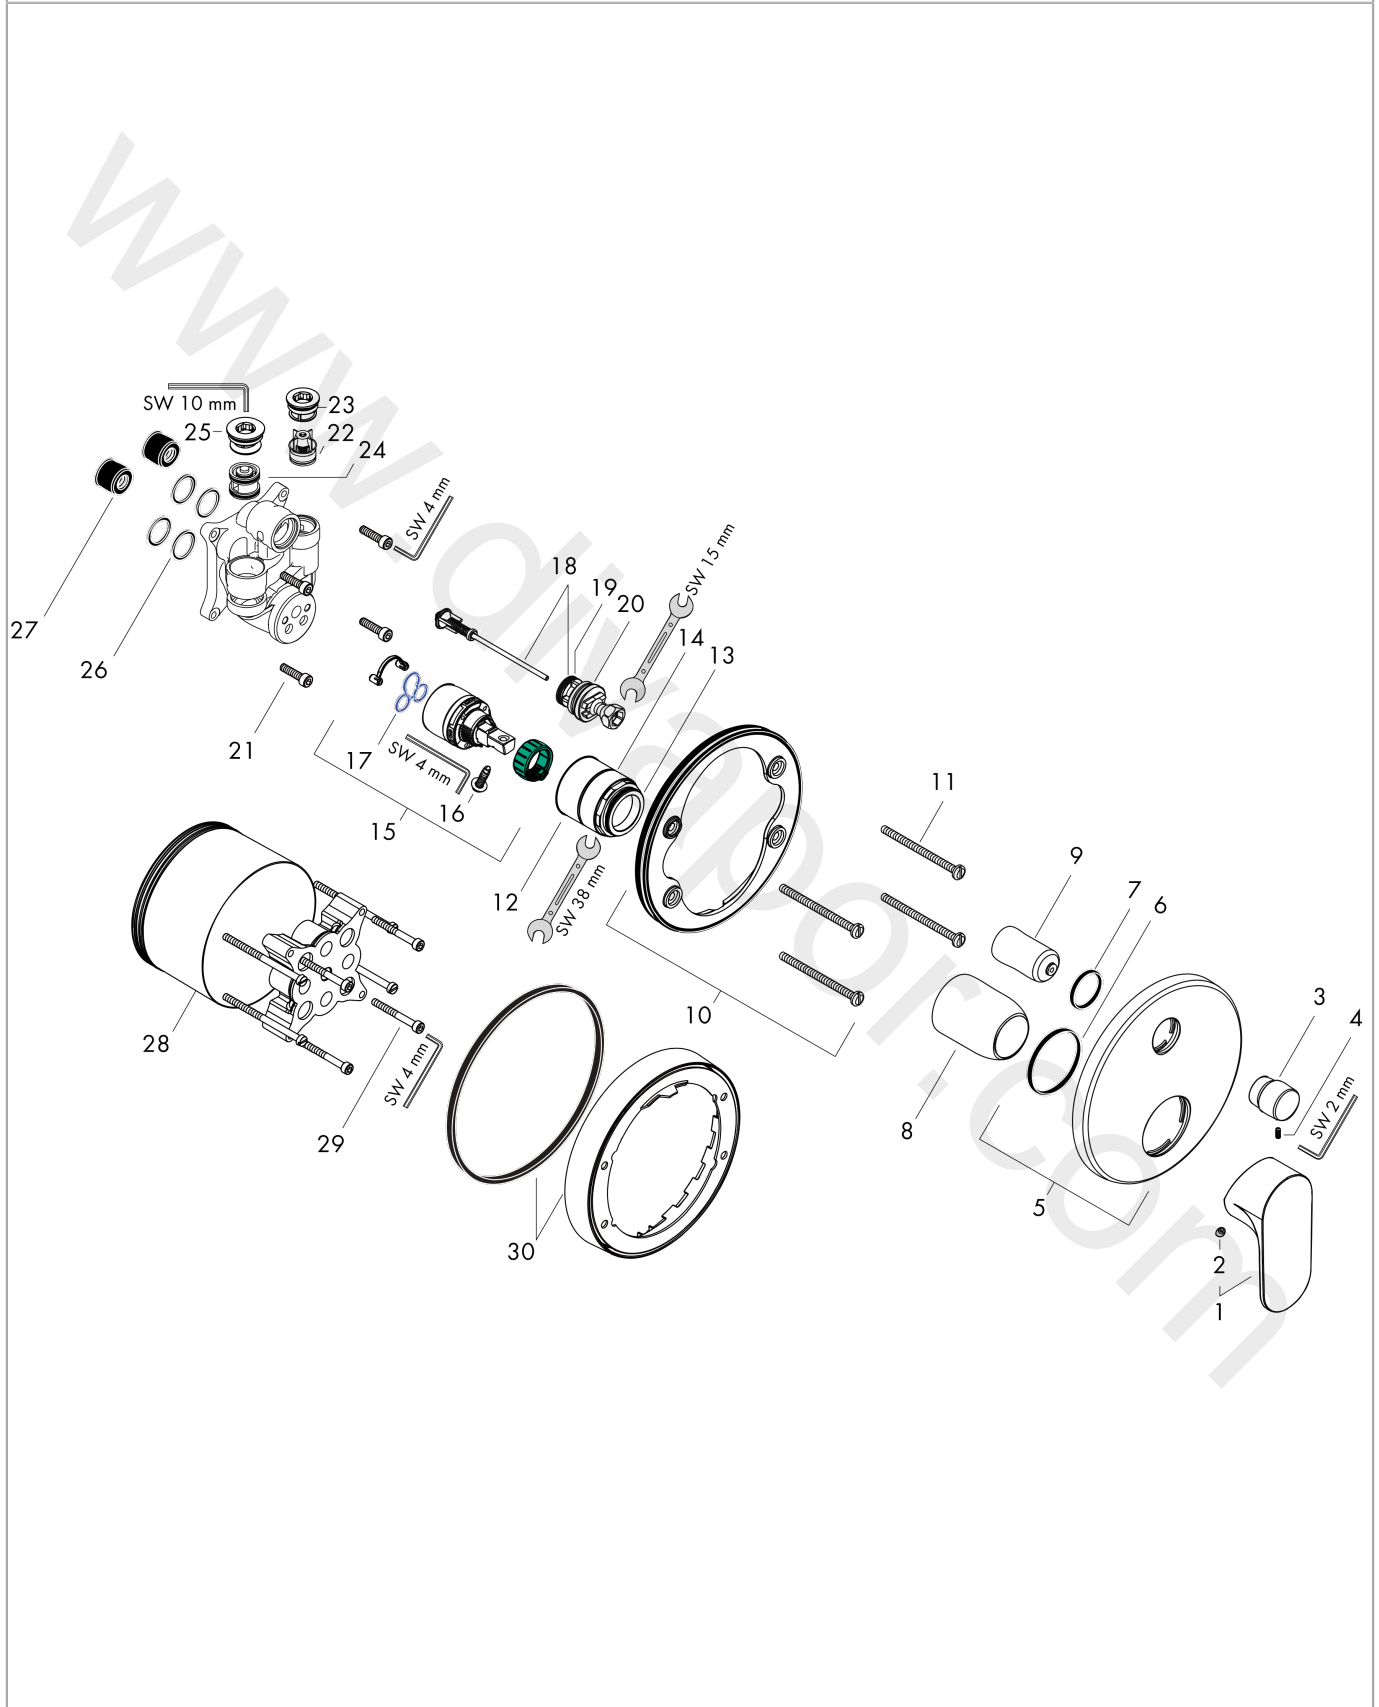

Rebris S

Single lever bath mixer for concealed installation with integrated security combination according to EN1717 for iBox universal

Finish: **Matt Black** Article Number: **72467670**

Exploded Drawing

Year of production: >06/22

Rebris S

Single lever bath mixer for concealed installation with integrated security combination according to EN1717 for iBox universal

Finish: **Matt Black** Article Number: **72467670**

Spare part list

Year of production: >06/22

Pos.	Description	Article Number	Price	PU
1	handle	94654670	£ 76,00	1
2	screw cover	96338610	£ 4,80	1
3	diverter knob	98795670	£ 76,00	1
4	hollow set screw M4x10	97667000	£ 3,30	1
5	escutcheon Ø 150 mm	98791670	£ 96,00	1
6	O-ring 43x3	98418000	£ 3,30	1
7	O-ring 23x3	98142000	£ 3,30	1
8	sleeve	98790670	£ 51,00	1
9	sleeve	98794670	£ 51,00	1
10	holder for escutcheon	98793000	£ 43,00	1
11	set of fixing screws	96454000	£ 9,00	1
12	nut	98796000	£ 43,00	1
13	O-ring 30x1,5	98433000	£ 3,30	1
14	O-ring 39x1,5	98400000	£ 3,30	1
15	cartridge, assy	92730000	£ 35,00	1
16	locking screw for handle	95140000	£ 6,10	1
17	seal	95008000	£ 9,00	1
18	selector assy	95014000	£ 64,00	1
19	O-ring 20x2,5	92602000	£ 6,10	1
20	O-ring 16x2,3	98207000	£ 3,30	1
21	set of screws	96525000	£ 9,00	1
22	non return valve	96655000	£ 13,30	1
23	O-ring 19x2	98426000	£ 3,30	1
24	vacuum breaker	96753000	£ 16,10	1
25	O-Ring 22x2	98185000	£ 3,30	1
26	O-ring 16x2	98133000	£ 3,30	1
27	noise reduction	94073000	£ 25,00	1
28	extension 25 mm	13595000	£ 75,00	1
29	set of fixing screws	97747000	£ 3,30	1
30	set of screws	93244000	£ 9,00	1
a	concealed item	01800180	£ 163,00	1
b	extension 10 mm for iBox universal with shut-off unit	92332000	£ 137,00	1
c	extension 22 mm (Ø 150 mm)	13597670	£ 100,80	1