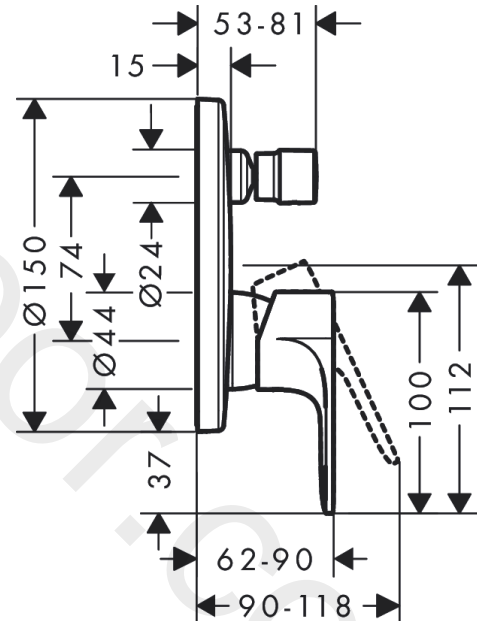

Rebris S
Single lever bath mixer for concealed installation
 Finish: **Matt Black** Article Number: **72466677**

Description

product features

- 2 functions
- flow rate upper outlet: 20 l/min
- flow rate lower outlet: 20 l/min
- maximum flow rate at 3 bar: 20 l/min
- flow rate for bath spout at 3 bar: 20 l/min
- flow rate of hand shower at 3 bar: 10 l/min
- ceramic cartridge
- temperature limitation adjustable
- diverter with automatic resetting
- connection type: basic set
- wall-mounted
- max. operating pressure: 10 bar

Design awards

reddot winner 2022

Product image

Scale drawing

Flowchart

Rebris S
Single lever bath mixer for concealed installation
 Finish: **Matt Black** Article Number: **72466677**

Exploded Drawing

Year of production: >10/22

Rebris S
Single lever bath mixer for concealed installation
Finish: **Matt Black** Article Number: **72466677**

Spare part list

Year of production: >10/22

Pos.	Description	Article Number	Price	PU
1	handle	94654670	£ 76,00	1
2	screw cover	96338610	£ 4,80	1
3	selector	93722670	-	1
4	escutcheon	93723670	-	1
5	O-ring 44x2,5	98162000	£ 3,30	1
6	sleeve	94291670	-	1
a	-	71465187	-	1