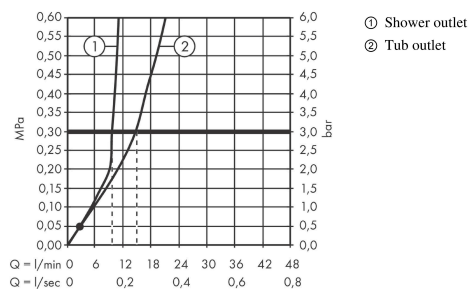

Rebris S
Single lever bath mixer for concealed installation
 Finish: **Matt Black** Article Number: **72466677**

Description

product features

- 2 functions
- flow rate upper outlet: 20 l/min
- flow rate lower outlet: 20 l/min
- maximum flow rate at 3 bar: 20 l/min
- flow rate for bath spout at 3 bar: 20 l/min
- flow rate of hand shower at 3 bar: 10 l/min
- ceramic cartridge
- temperature limitation adjustable
- diverter with automatic resetting
- connection type: basic set
- wall-mounted
- max. operating pressure: 10 bar

Design awards

reddot winner 2022

Product image

Scale drawing

Flowchart

Rebris S
Single lever bath mixer for concealed installation
 Finish: **Matt Black** Article Number: **72466677**

Exploded Drawing

Year of production: >10/22

Rebris S
Single lever bath mixer for concealed installation
Finish: **Matt Black** Article Number: **72466677**

Spare part list

Year of production: >10/22

Pos.	Description	Article Number	Price	PU
1	handle	94654670	£ 76,00	1
2	screw cover	96338610	£ 4,80	1
3	selector	93722670	-	1
4	escutcheon	93723670	-	1
5	O-ring 44x2,5	98162000	£ 3,30	1
6	sleeve	94291670	-	1
a	-	71465187	-	1