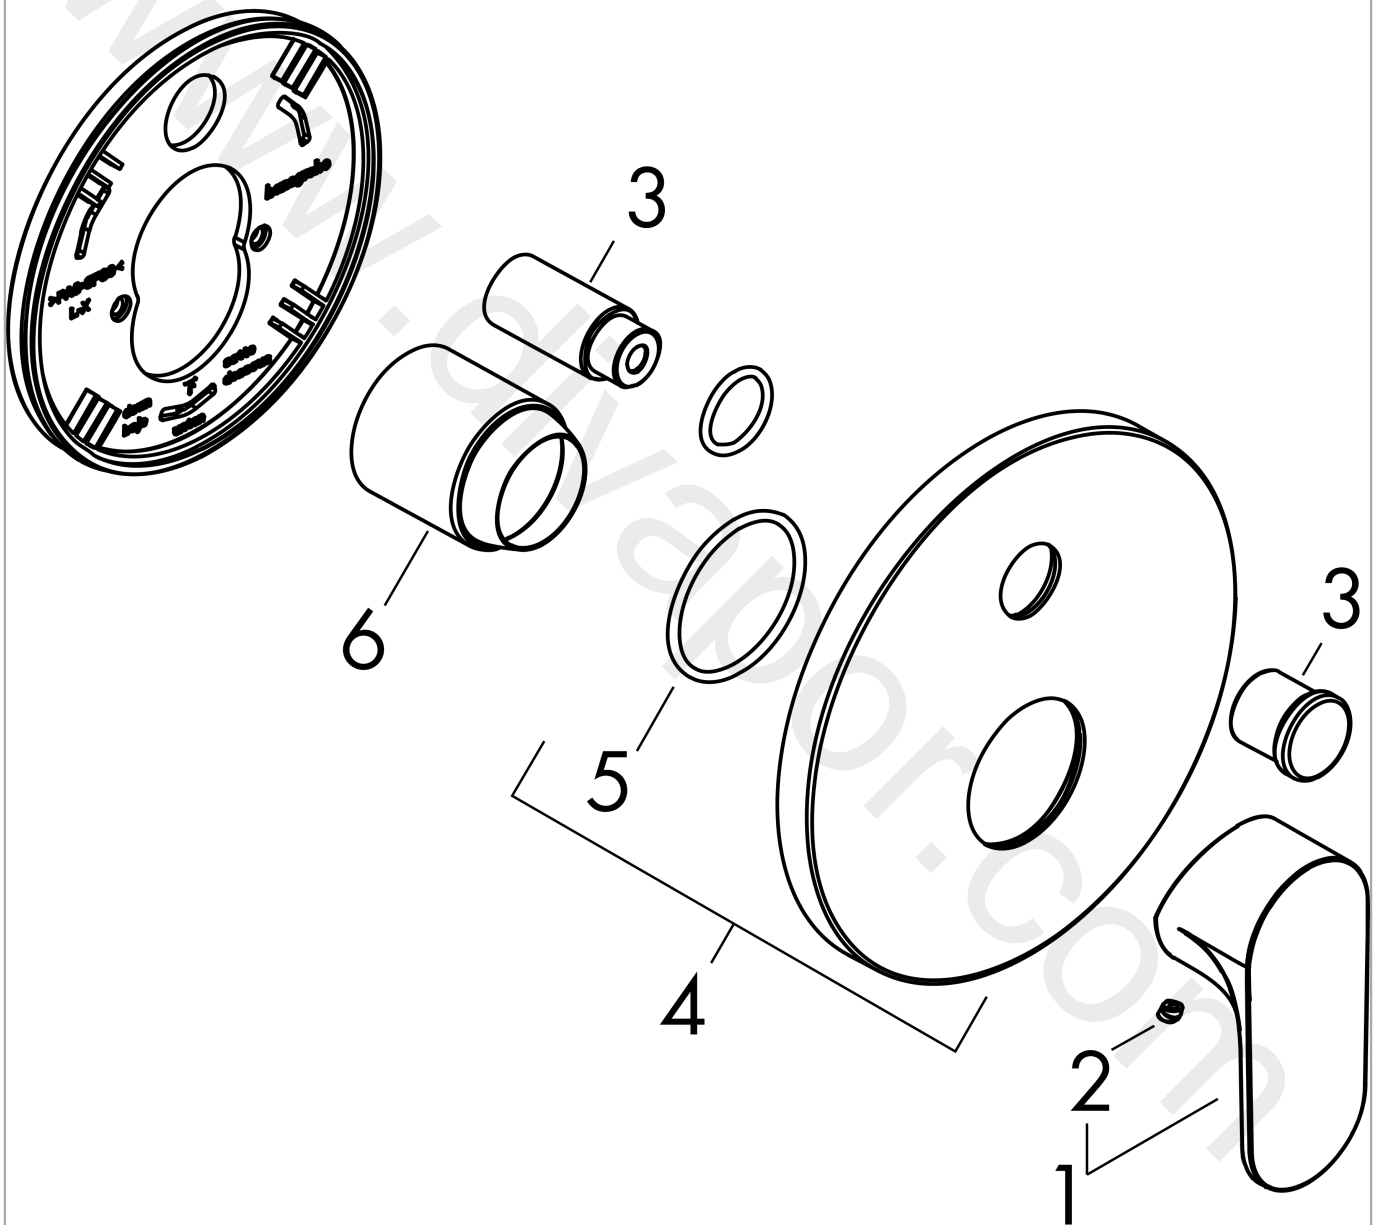

Rebris S
Single lever bath mixer for concealed installation
 Finish: **Matt Black** Article Number: **72466677**

Description

product features

- 2 functions
- flow rate upper outlet: 20 l/min
- flow rate lower outlet: 20 l/min
- maximum flow rate at 3 bar: 20 l/min
- flow rate for bath spout at 3 bar: 20 l/min
- flow rate of hand shower at 3 bar: 10 l/min
- ceramic cartridge
- temperature limitation adjustable
- diverter with automatic resetting
- connection type: basic set
- wall-mounted
- max. operating pressure: 10 bar

Design awards

reddot winner 2022

Product image

Scale drawing

Flowchart

Rebris S
Single lever bath mixer for concealed installation
 Finish: **Matt Black** Article Number: **72466677**

Exploded Drawing

Year of production: >10/22

Rebris S
Single lever bath mixer for concealed installation
Finish: **Matt Black** Article Number: **72466677**

Spare part list

Year of production: >10/22

Pos.	Description	Article Number	Price	PU
1	handle	94654670	£ 76,00	1
2	screw cover	96338610	£ 4,80	1
3	selector	93722670	-	1
4	escutcheon	93723670	-	1
5	O-ring 44x2,5	98162000	£ 3,30	1
6	sleeve	94291670	-	1
a	-	71465187	-	1