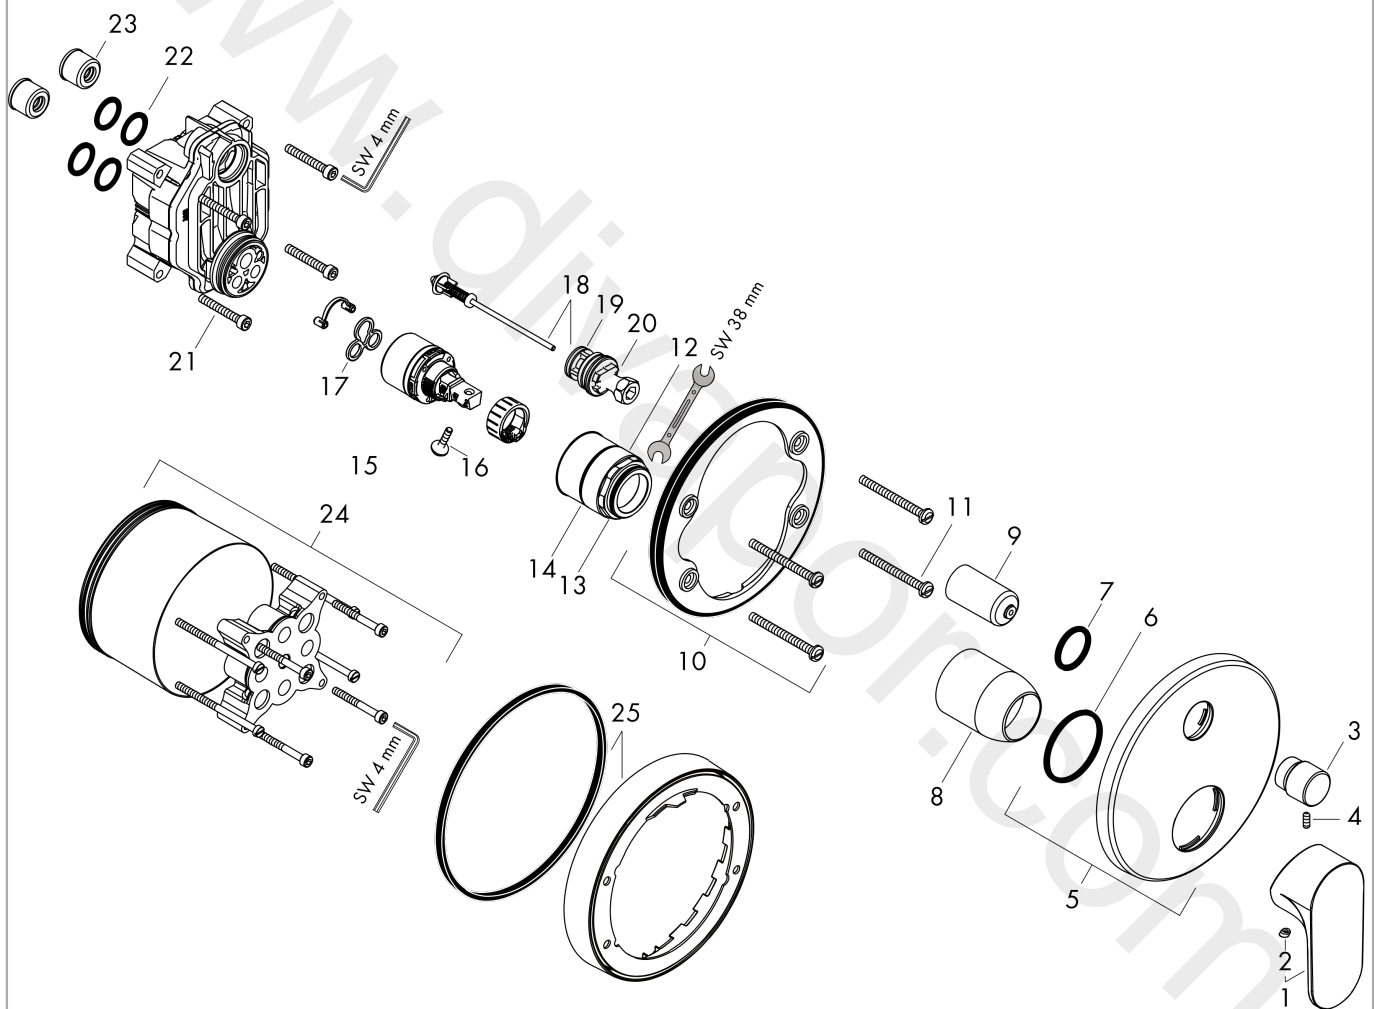

Rebris S

Single lever bath mixer for concealed installation for iBox universal

Finish: **Matt Black** Article Number: **72466673**

Description

product features

- 2 functions
- ceramic cartridge
- temperature limitation adjustable
- diverter with automatic resetting
- connection type: basic set
- wall-mounted
- min. operating pressure: 1 bar
- max. operating pressure: 10 bar

Design awards

reddot winner 2022

Product image

Scale drawing

Flowchart

Rebris S

Single lever bath mixer for concealed installation for iBox universal

Finish: **Matt Black** Article Number: **72466673**

Exploded Drawing

Year of production: >10/22

Rebris S

Single lever bath mixer for concealed installation for iBox universal

Finish: **Matt Black** Article Number: **72466673**

Spare part list

Year of production: >10/22

Pos.	Description	Article Number	Price	PU
1	handle	94654670	£ 76,00	1
2	screw cover	96338000	£ 3,30	1
3	diverter knob	98795670	£ 76,00	1
4	hollow set screw M4x10	97667000	£ 3,30	1
5	escutcheon Ø 150 mm	98791670	£ 96,00	1
6	O-ring 43x3	98418000	£ 3,30	1
7	O-ring 23x3	98142000	£ 3,30	1
8	sleeve	98790670	£ 51,00	1
9	sleeve	98794670	£ 51,00	1
10	holder for escutcheon	98793000	£ 43,00	1
11	set of fixing screws	96454000	£ 9,00	1
12	nut	98796000	£ 43,00	1
13	O-ring 30x1,5	98433000	£ 3,30	1
14	O-ring 39x1,5	98400000	£ 3,30	1
15	cartridge, assy	92730000	£ 35,00	1
16	locking screw for handle	95140000	£ 6,10	1
17	seal	95008000	£ 9,00	1
18	selector assy	95014000	£ 64,00	1
19	O-ring 16x2,3	98207000	£ 3,30	1
20	O-ring 20x2,5	92602000	£ 6,10	1
21	set of screws	93243000	£ 9,00	1
22	O-ring 16x2	98133000	£ 3,30	1
23	noise reduction	94073000	£ 25,00	1
24	extension 25 mm	13595000	£ 75,00	1
25	extension 22 mm (Ø 150 mm)	13597670	£ 100,80	1
a	concealed item	01800180	£ 163,00	1
b	extension 10 mm for iBox universal with shut-off unit	92332000	£ 137,00	1
c	set of screws	93244000	£ 9,00	1