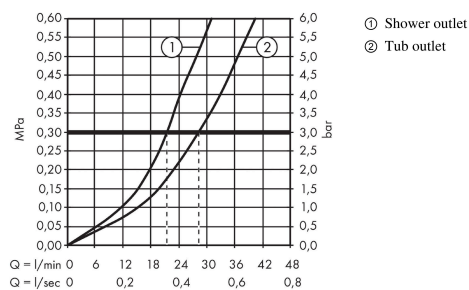

Rebris S

Single lever bath mixer for concealed installation for iBox universal

Finish: **Matt Black** Article Number: **72466673**

Description

product features

- 2 functions
- ceramic cartridge
- temperature limitation adjustable
- diverter with automatic resetting
- connection type: basic set
- wall-mounted
- min. operating pressure: 1 bar
- max. operating pressure: 10 bar

Design awards

reddot winner 2022

Product image

Scale drawing

Flowchart

Rebris S

Single lever bath mixer for concealed installation for iBox universal

Finish: **Matt Black** Article Number: **72466673**