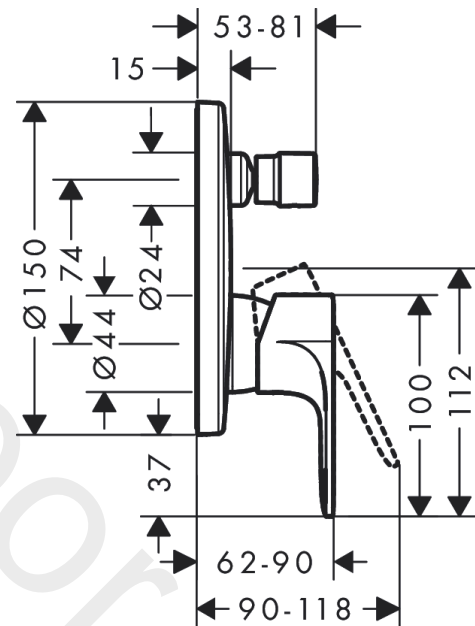

Rebris S

Single lever bath mixer for concealed installation for iBox universal

Finish: **Matt Black** Article Number: **72466673**

Description

product features

- 2 functions
- ceramic cartridge
- temperature limitation adjustable
- diverter with automatic resetting
- connection type: basic set
- wall-mounted
- min. operating pressure: 1 bar
- max. operating pressure: 10 bar

Design awards

reddot winner 2022

Product image

Scale drawing

Flowchart

Rebris S

Single lever bath mixer for concealed installation for iBox universal

Finish: **Matt Black** Article Number: **72466673**

Exploded Drawing

Year of production: >10/22

Rebris S

Single lever bath mixer for concealed installation for iBox universal

Finish: **Matt Black** Article Number: **72466673**

Spare part list

Year of production: >10/22

Pos.	Description	Article Number	Price	PU
1	handle	94654670	£ 76,00	1
2	screw cover	96338000	£ 3,30	1
3	diverter knob	98795670	£ 76,00	1
4	hollow set screw M4x10	97667000	£ 3,30	1
5	escutcheon Ø 150 mm	98791670	£ 96,00	1
6	O-ring 43x3	98418000	£ 3,30	1
7	O-ring 23x3	98142000	£ 3,30	1
8	sleeve	98790670	£ 51,00	1
9	sleeve	98794670	£ 51,00	1
10	holder for escutcheon	98793000	£ 43,00	1
11	set of fixing screws	96454000	£ 9,00	1
12	nut	98796000	£ 43,00	1
13	O-ring 30x1,5	98433000	£ 3,30	1
14	O-ring 39x1,5	98400000	£ 3,30	1
15	cartridge, assy	92730000	£ 35,00	1
16	locking screw for handle	95140000	£ 6,10	1
17	seal	95008000	£ 9,00	1
18	selector assy	95014000	£ 64,00	1
19	O-ring 16x2,3	98207000	£ 3,30	1
20	O-ring 20x2,5	92602000	£ 6,10	1
21	set of screws	93243000	£ 9,00	1
22	O-ring 16x2	98133000	£ 3,30	1
23	noise reduction	94073000	£ 25,00	1
24	extension 25 mm	13595000	£ 75,00	1
25	extension 22 mm (Ø 150 mm)	13597670	£ 100,80	1
a	concealed item	01800180	£ 163,00	1
b	extension 10 mm for iBox universal with shut-off unit	92332000	£ 137,00	1
c	set of screws	93244000	£ 9,00	1