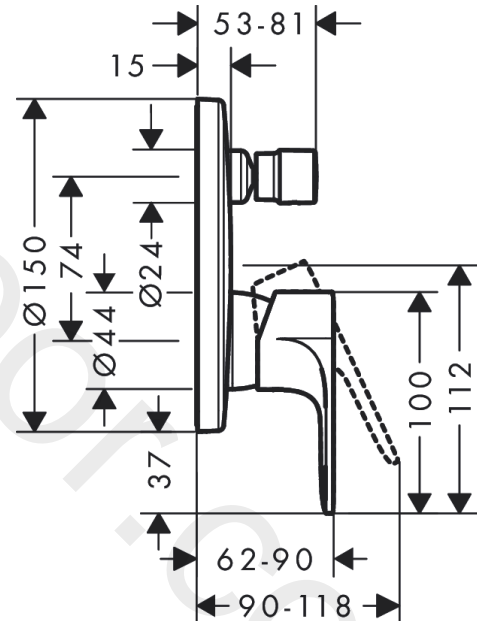

Rebris S
Single lever bath mixer for concealed installation
 Finish: **Chrome** Article Number: **72466007**

Description

product features

- 2 functions
- flow rate upper outlet: 20 l/min
- flow rate lower outlet: 20 l/min
- maximum flow rate at 3 bar: 20 l/min
- flow rate for bath spout at 3 bar: 20 l/min
- flow rate of hand shower at 3 bar: 10 l/min
- ceramic cartridge
- temperature limitation adjustable
- diverter with automatic resetting
- connection type: basic set
- wall-mounted
- max. operating pressure: 10 bar

Design awards

reddot winner 2022

Product image

Scale drawing

Flowchart

Rebris S
Single lever bath mixer for concealed installation
 Finish: **Chrome** Article Number: **72466007**

Exploded Drawing

Year of production: >10/22

Rebris S
Single lever bath mixer for concealed installation
 Finish: **Chrome** Article Number: **72466007**

Spare part list

Year of production: >10/22

Pos.	Description	Article Number	Price	PU
1	handle	94654000	£ 51,00	1
2	screw cover	96338000	£ 3,30	1
3	selector	93722000	-	1
4	escutcheon	93723000	-	1
5	O-ring 44x2,5	98162000	£ 3,30	1
6	sleeve	94291000	-	1
a	-	71465187	-	1