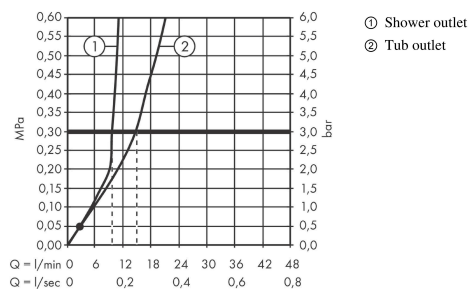

Rebris S
Single lever bath mixer for concealed installation
 Finish: **Chrome** Article Number: **72466007**

Description

product features

- 2 functions
- flow rate upper outlet: 20 l/min
- flow rate lower outlet: 20 l/min
- maximum flow rate at 3 bar: 20 l/min
- flow rate for bath spout at 3 bar: 20 l/min
- flow rate of hand shower at 3 bar: 10 l/min
- ceramic cartridge
- temperature limitation adjustable
- diverter with automatic resetting
- connection type: basic set
- wall-mounted
- max. operating pressure: 10 bar

Design awards

reddot winner 2022

Product image

Scale drawing

Flowchart

Rebris S
Single lever bath mixer for concealed installation
 Finish: **Chrome** Article Number: **72466007**

Exploded Drawing

Year of production: >10/22

Rebris S
Single lever bath mixer for concealed installation
 Finish: **Chrome** Article Number: **72466007**

Spare part list

Year of production: >10/22

Pos.	Description	Article Number	Price	PU
1	handle	94654000	£ 51,00	1
2	screw cover	96338000	£ 3,30	1
3	selector	93722000	-	1
4	escutcheon	93723000	-	1
5	O-ring 44x2,5	98162000	£ 3,30	1
6	sleeve	94291000	-	1
a	-	71465187	-	1