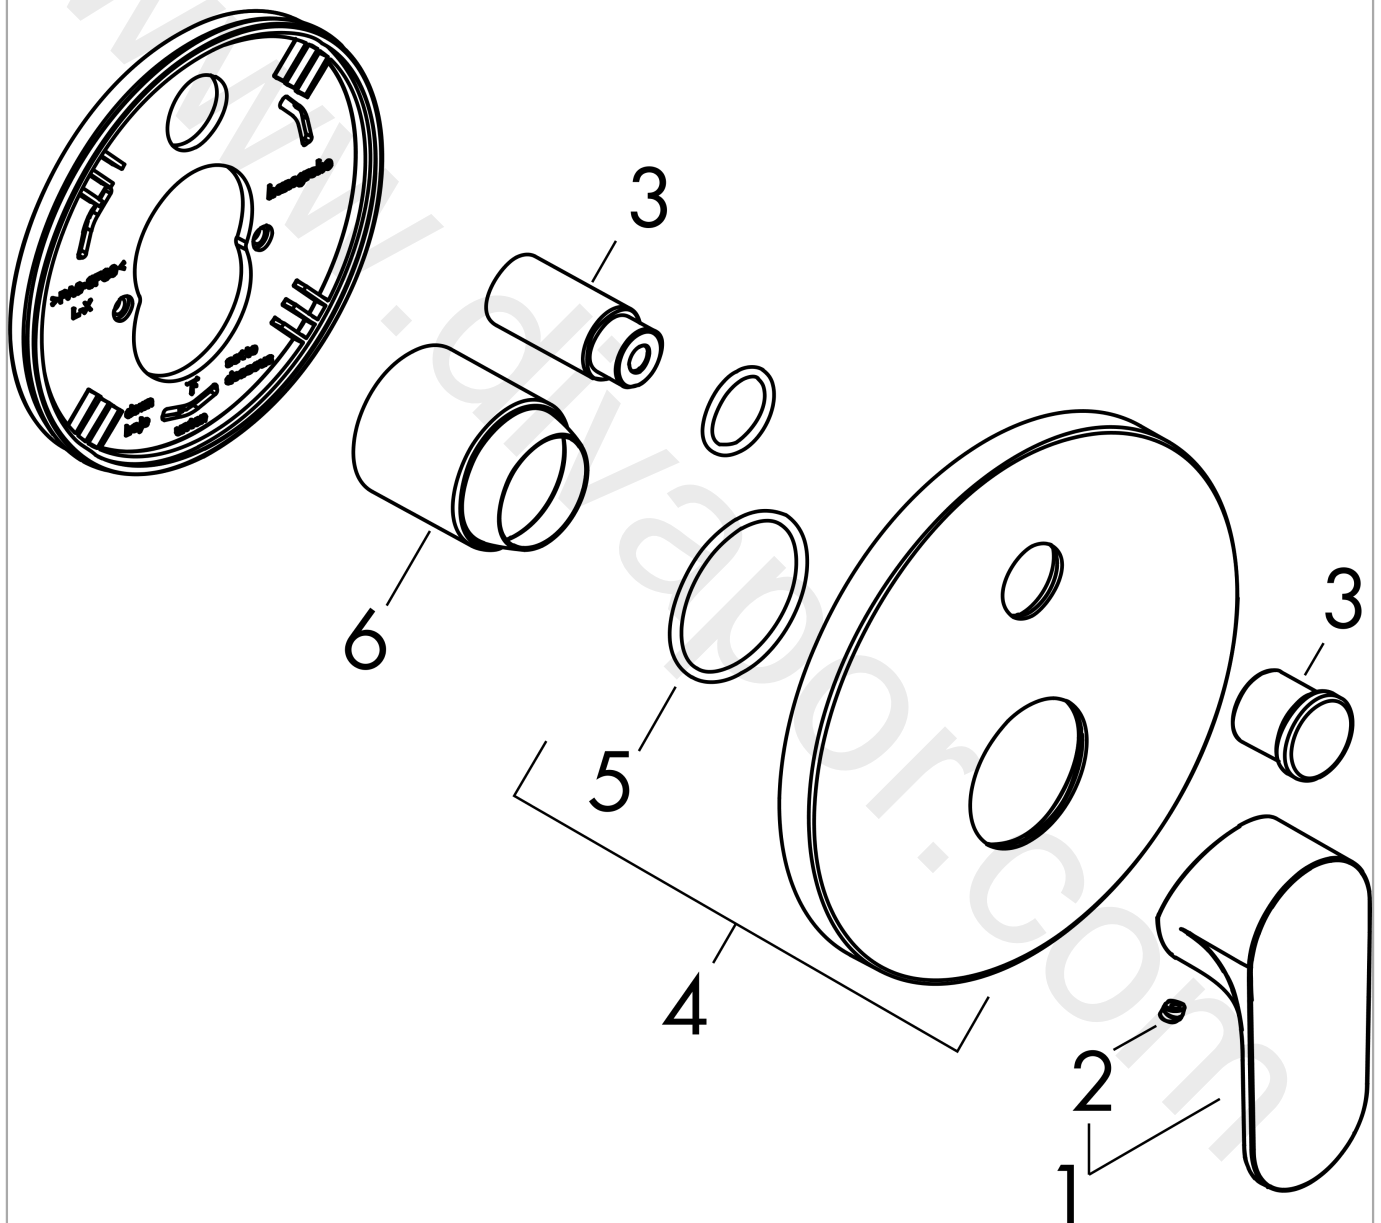

Rebris S
Single lever bath mixer for concealed installation
 Finish: **Chrome** Article Number: **72466007**

Description

product features

- 2 functions
- flow rate upper outlet: 20 l/min
- flow rate lower outlet: 20 l/min
- maximum flow rate at 3 bar: 20 l/min
- flow rate for bath spout at 3 bar: 20 l/min
- flow rate of hand shower at 3 bar: 10 l/min
- ceramic cartridge
- temperature limitation adjustable
- diverter with automatic resetting
- connection type: basic set
- wall-mounted
- max. operating pressure: 10 bar

Design awards

reddot winner 2022

Product image

Scale drawing

Flowchart

Rebris S
Single lever bath mixer for concealed installation
 Finish: **Chrome** Article Number: **72466007**

Exploded Drawing

Year of production: >10/22

Rebris S
Single lever bath mixer for concealed installation
 Finish: **Chrome** Article Number: **72466007**

Spare part list

Year of production: >10/22

Pos.	Description	Article Number	Price	PU
1	handle	94654000	£ 51,00	1
2	screw cover	96338000	£ 3,30	1
3	selector	93722000	-	1
4	escutcheon	93723000	-	1
5	O-ring 44x2,5	98162000	£ 3,30	1
6	sleeve	94291000	-	1
a	-	71465187	-	1