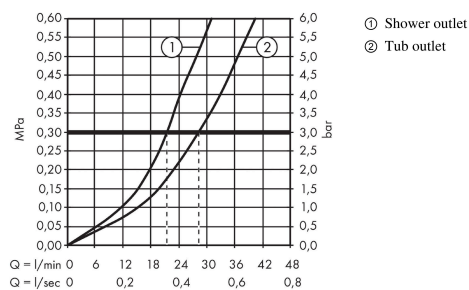

Rebris S

Single lever bath mixer for concealed installation for iBox universal

Finish: **Chrome** Article Number: **72466003**

Description

product features

- 2 functions
- ceramic cartridge
- temperature limitation adjustable
- diverter with automatic resetting
- connection type: basic set
- wall-mounted
- min. operating pressure: 1 bar
- max. operating pressure: 10 bar

Design awards

reddot winner 2022

Product image

Scale drawing

Flowchart

Rebris S

Single lever bath mixer for concealed installation for iBox universal

Finish: **Chrome** Article Number: **72466003**