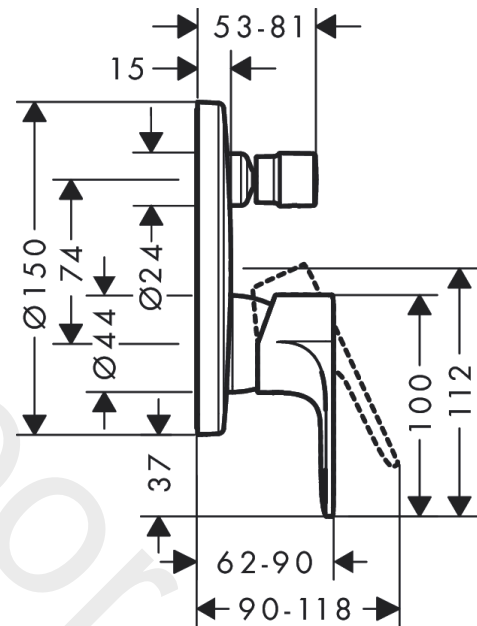

Rebris S

Single lever bath mixer for concealed installation for iBox universal

Finish: **Chrome** Article Number: **72466003**

Description

product features

- 2 functions
- ceramic cartridge
- temperature limitation adjustable
- diverter with automatic resetting
- connection type: basic set
- wall-mounted
- min. operating pressure: 1 bar
- max. operating pressure: 10 bar

Design awards

reddot winner 2022

Product image

Scale drawing

Flowchart

Rebris S

Single lever bath mixer for concealed installation for iBox universal

Finish: **Chrome** Article Number: **72466003**

Exploded Drawing

Year of production: >10/22

Rebris S

Single lever bath mixer for concealed installation for iBox universal

Finish: **Chrome** Article Number: **72466003**

Spare part list

Year of production: >10/22

Pos.	Description	Article Number	Price	PU
1	handle	94654000	£ 51,00	1
2	screw cover	96338000	£ 3,30	1
3	diverter knob	98795000	£ 51,00	1
4	hollow set screw M4x10	97667000	£ 3,30	1
5	escutcheon Ø 150 mm	98791000	£ 64,00	1
6	O-ring 43x3	98418000	£ 3,30	1
7	O-ring 23x3	98142000	£ 3,30	1
8	sleeve	98790000	£ 35,00	1
9	sleeve	98794000	£ 35,00	1
10	holder for escutcheon	98793000	£ 43,00	1
11	set of fixing screws	96454000	£ 9,00	1
12	nut	98796000	£ 43,00	1
13	O-ring 30x1,5	98433000	£ 3,30	1
14	O-ring 39x1,5	98400000	£ 3,30	1
15	cartridge, assy	92730000	£ 35,00	1
16	locking screw for handle	95140000	£ 6,10	1
17	seal	95008000	£ 9,00	1
18	selector assy	95014000	£ 64,00	1
19	O-ring 16x2,3	98207000	£ 3,30	1
20	O-ring 20x2,5	92602000	£ 6,10	1
21	set of screws	93243000	£ 9,00	1
22	O-ring 16x2	98133000	£ 3,30	1
23	noise reduction	94073000	£ 25,00	1
24	extension 25 mm	13595000	£ 75,00	1
25	extension 22 mm (Ø 150 mm)	13597000	£ 72,00	1
a	concealed item	01800180	£ 163,00	1
b	extension 10 mm for iBox universal with shut-off unit	92332000	£ 137,00	1
c	set of screws	93244000	£ 9,00	1