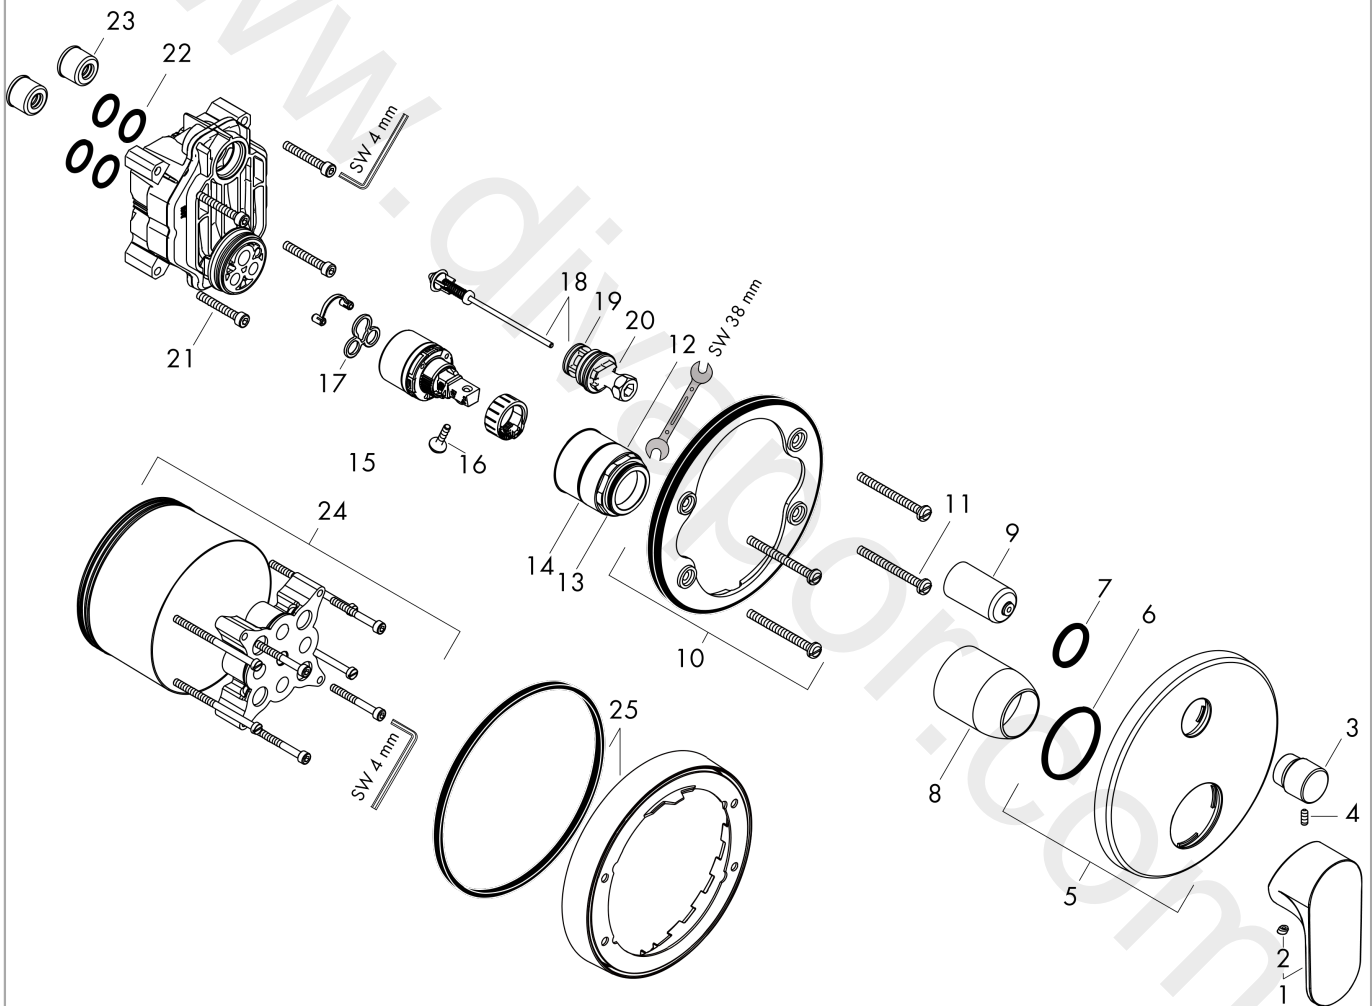

Rebris S

Single lever bath mixer for concealed installation for iBox universal

Finish: **Chrome** Article Number: **72466003**

Description

product features

- 2 functions
- ceramic cartridge
- temperature limitation adjustable
- diverter with automatic resetting
- connection type: basic set
- wall-mounted
- min. operating pressure: 1 bar
- max. operating pressure: 10 bar

Design awards

reddot winner 2022

Product image

Scale drawing

Flowchart

Rebris S

Single lever bath mixer for concealed installation for iBox universal

Finish: **Chrome** Article Number: **72466003**

Exploded Drawing

Year of production: >10/22

Rebris S

Single lever bath mixer for concealed installation for iBox universal

Finish: **Chrome** Article Number: **72466003**

Spare part list

Year of production: >10/22

Pos.	Description	Article Number	Price	PU
1	handle	94654000	£ 51,00	1
2	screw cover	96338000	£ 3,30	1
3	diverter knob	98795000	£ 51,00	1
4	hollow set screw M4x10	97667000	£ 3,30	1
5	escutcheon Ø 150 mm	98791000	£ 64,00	1
6	O-ring 43x3	98418000	£ 3,30	1
7	O-ring 23x3	98142000	£ 3,30	1
8	sleeve	98790000	£ 35,00	1
9	sleeve	98794000	£ 35,00	1
10	holder for escutcheon	98793000	£ 43,00	1
11	set of fixing screws	96454000	£ 9,00	1
12	nut	98796000	£ 43,00	1
13	O-ring 30x1,5	98433000	£ 3,30	1
14	O-ring 39x1,5	98400000	£ 3,30	1
15	cartridge, assy	92730000	£ 35,00	1
16	locking screw for handle	95140000	£ 6,10	1
17	seal	95008000	£ 9,00	1
18	selector assy	95014000	£ 64,00	1
19	O-ring 16x2,3	98207000	£ 3,30	1
20	O-ring 20x2,5	92602000	£ 6,10	1
21	set of screws	93243000	£ 9,00	1
22	O-ring 16x2	98133000	£ 3,30	1
23	noise reduction	94073000	£ 25,00	1
24	extension 25 mm	13595000	£ 75,00	1
25	extension 22 mm (Ø 150 mm)	13597000	£ 72,00	1
a	concealed item	01800180	£ 163,00	1
b	extension 10 mm for iBox universal with shut-off unit	92332000	£ 137,00	1
c	set of screws	93244000	£ 9,00	1