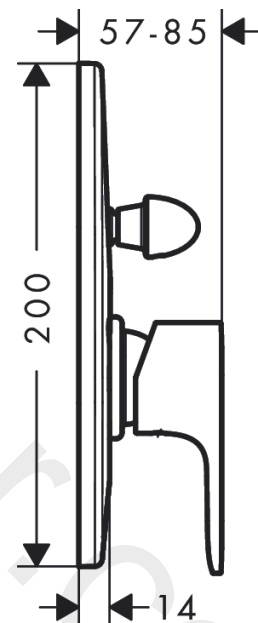

Scale drawing