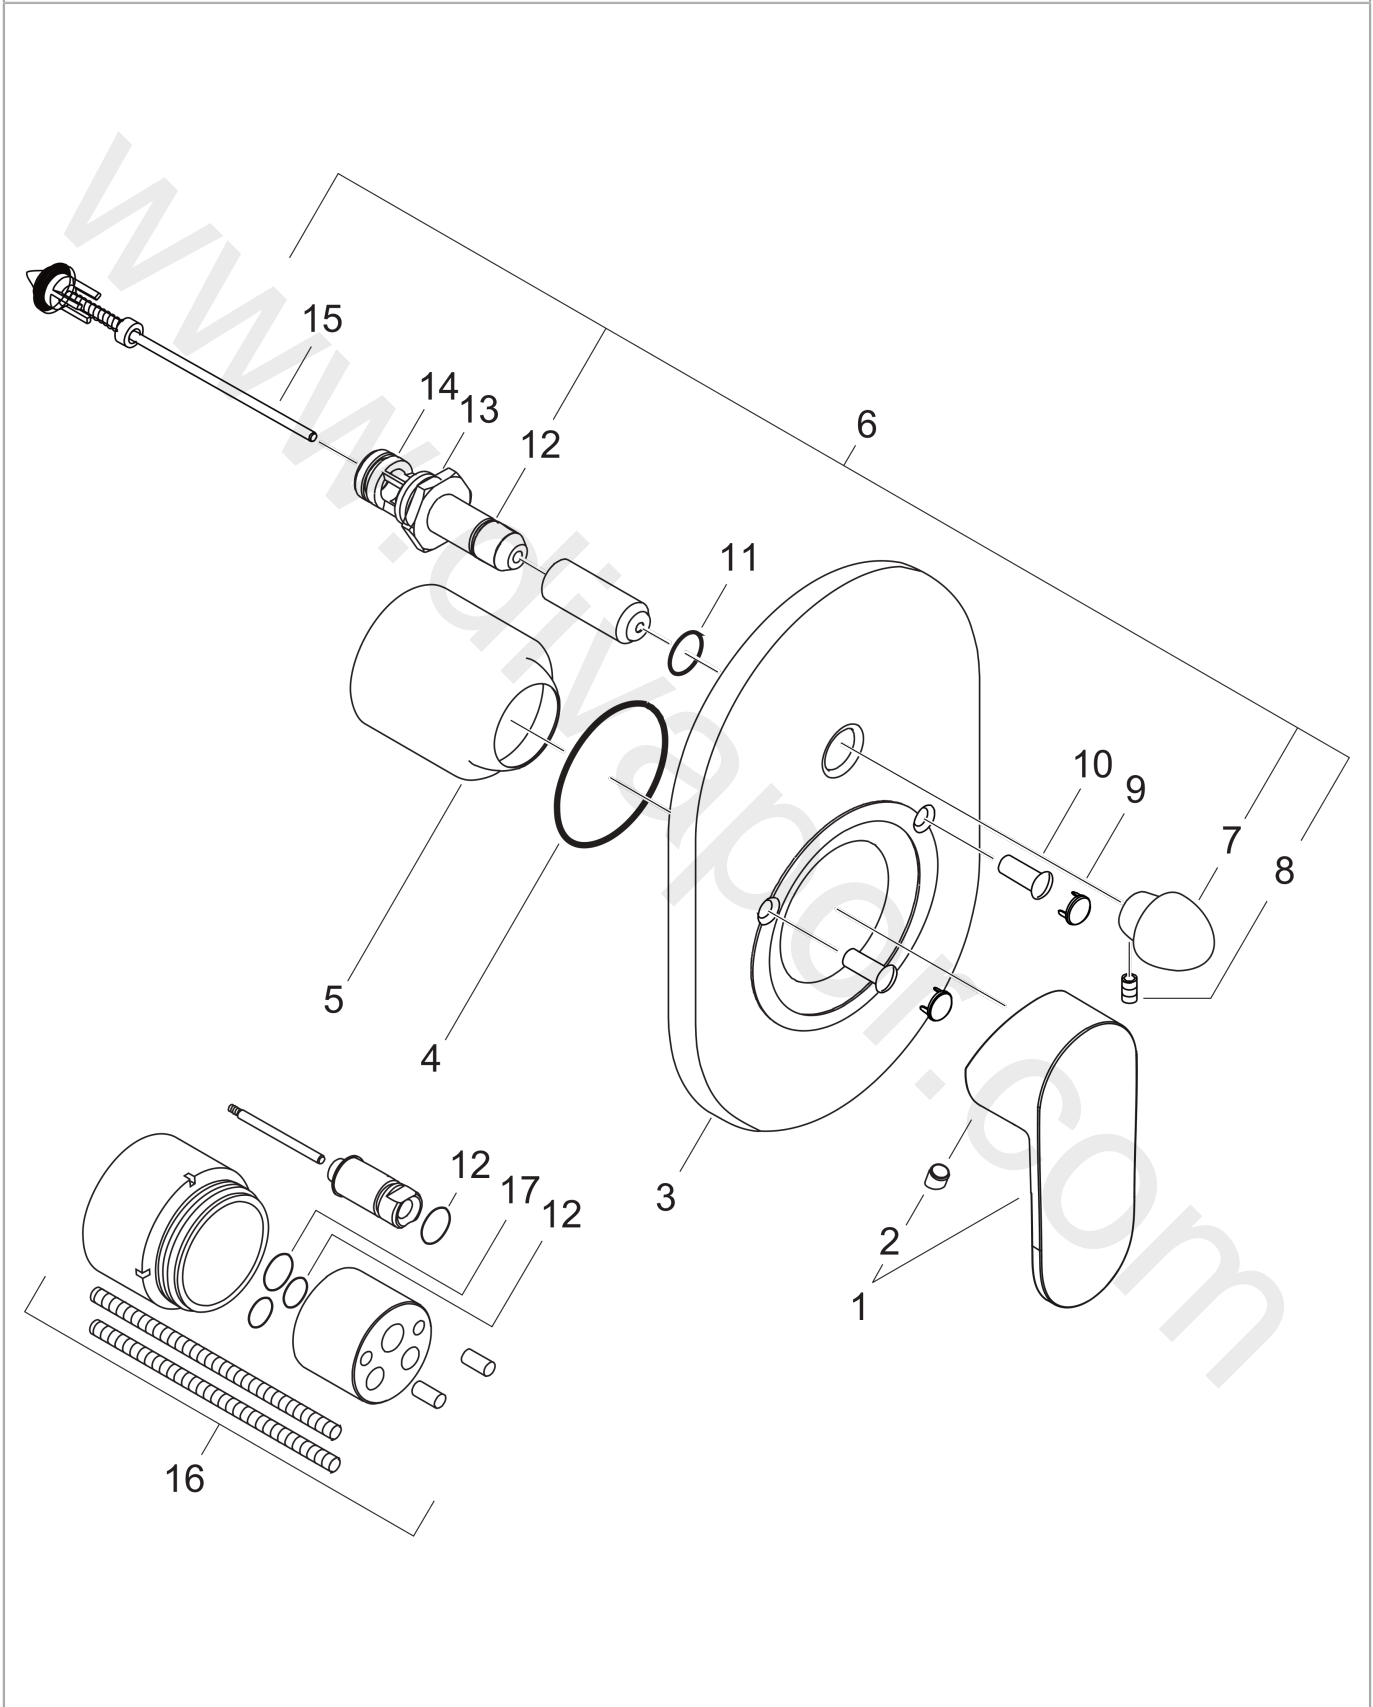

Rebris S
Single lever bath mixer for concealed installation
 Finish: **Matt Black** Article Number: **72449670**

Description

product features

- 2 functions
- maximum flow rate at 3 bar: 30,7 l/min
- flow rate for bath spout at 3 bar: 30,7 l/min
- flow rate of hand shower at 3 bar: 27,4 l/min
- diverter with automatic resetting
- connection type: basic set
- wall-mounted
- min. operating pressure: 1 bar
- max. operating pressure: 10 bar
- WRAS 2306302
- WRAS 2306302 - Approval letter 2306302

- ① Tub outlet
- ② Shower outlet with 1B-resistance

Rebris S
Single lever bath mixer for concealed installation
 Finish: **Matt Black** Article Number: **72449670**

Exploded Drawing

Year of production: >06/22

Rebris S
Single lever bath mixer for concealed installation
 Finish: **Matt Black** Article Number: **72449670**

Spare part list

Year of production: >06/22

| Pos. | Description | Article Number | Price | PU |
|------|--------------------------------------|----------------|----------|----|
| 1 | handle | 94654670 | £ 76,00 | 1 |
| 2 | screw cover | 96338610 | £ 4,80 | 1 |
| 3 | escutcheon bath/shower mixer | 95011670 | £ 76,00 | 1 |
| 4 | O-Ring 48x3 | 95508000 | £ 3,30 | 1 |
| 5 | flange | 96348670 | £ 19,80 | 1 |
| 6 | diverter assy with sleeve and handle | 95015000 | £ 110,00 | 1 |
| 7 | diverter knob cpl. | 95013670 | £ 25,00 | 1 |
| 8 | hollow set screw M4x10 | 97667000 | £ 3,30 | 1 |
| 9 | cover cap | 95433000 | £ 6,10 | 1 |
| 10 | hollow screw | 96065000 | £ 6,10 | 1 |
| 11 | O-ring 14x3 | 98130000 | £ 3,30 | 1 |
| 12 | O-ring 10x1,5 | 98123000 | £ 3,30 | 1 |
| 13 | O-ring 16x2,5 | 98134000 | £ 3,30 | 1 |
| 14 | O-ring 13x2 | 98128000 | £ 3,30 | 1 |
| 15 | selector assy | 96937000 | £ 20,50 | 1 |
| 16 | extension set 28 mm tub mixer | 32498000 | £ 173,00 | 1 |
| 17 | O-ring 12x1,5 | 98430000 | £ 3,30 | 1 |
| 18 | concealed item | 31741180 | £ 156,00 | 1 |