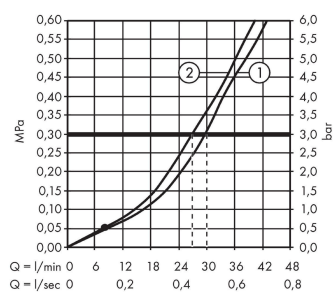

Rebris S
Single lever bath mixer for concealed installation
 Finish: **Matt Black** Article Number: **72449670**

Description

product features

- 2 functions
- maximum flow rate at 3 bar: 30,7 l/min
- flow rate for bath spout at 3 bar: 30,7 l/min
- flow rate of hand shower at 3 bar: 27,4 l/min
- diverter with automatic resetting
- connection type: basic set
- wall-mounted
- min. operating pressure: 1 bar
- max. operating pressure: 10 bar
- WRAS 2306302
- WRAS 2306302 - Approval letter 2306302

Article Details

Price excl. VAT

62,50 £

Design awards

reddot winner 2022

Product image

Scale drawing

Flowchart