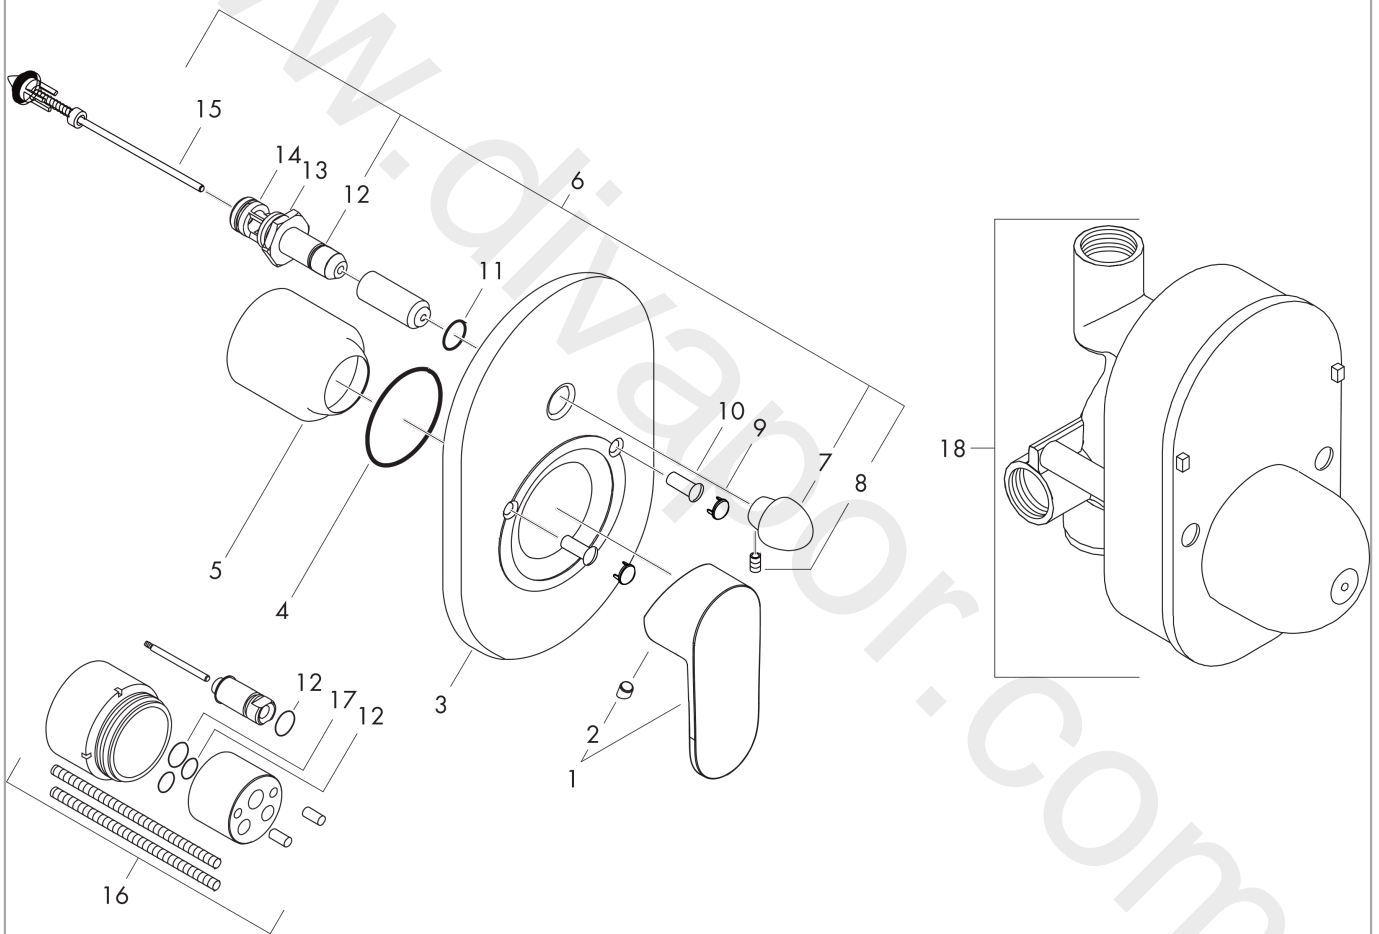

Rebris S
Single lever bath mixer set for concealed installation
 Finish: **Chrome** Article Number: **72448000**

Description

product features

- consists of: single lever bath mixer, basic set
- 2 functions
- maximum flow rate at 3 bar: 30,7 l/min
- flow rate for bath spout at 3 bar: 30,7 l/min
- flow rate of hand shower at 3 bar: 27,4 l/min
- ceramic cartridge
- temperature limitation adjustable
- diverter with automatic resetting
- connection type: basic set
- wall-mounted
- min. operating pressure: 1 bar
- max. operating pressure: 10 bar
- WRAS 2306302
- WRAS 2306302 - Approval letter 2306302

Article Details

Price excl. VAT 165,00 £

Design awards

reddot winner 2022

Product image

Scale drawing

Rebris S
Single lever bath mixer set for concealed installation
 Finish: **Chrome** Article Number: **72448000**

Flowchart

www.divapor.com

Rebris S
Single lever bath mixer set for concealed installation
 Finish: **Chrome** Article Number: **72448000**

Exploded Drawing

Year of production: >06/22

Rebris S
Single lever bath mixer set for concealed installation
 Finish: **Chrome** Article Number: **72448000**

Spare part list

Year of production: >06/22

Pos.	Description	Article Number	Price	PU
1	handle	94654000	£ 51,00	1
2	screw cover	96338000	£ 3,30	1
3	escutcheon bath/shower mixer	95011000	£ 51,00	1
4	O-Ring 48x3	95508000	£ 3,30	1
5	flange	96348000	£ 13,30	1
6	diverter assy with sleeve and handle	95015000	£ 110,00	1
7	diverter knob cpl.	95013000	£ 16,10	1
8	hollow set screw M4x10	97667000	£ 3,30	1
9	cover cap	95433000	£ 6,10	1
10	hollow screw	96065000	£ 6,10	1
11	O-ring 14x3	98130000	£ 3,30	1
12	O-ring 10x1,5	98123000	£ 3,30	1
13	O-ring 16x2,5	98134000	£ 3,30	1
14	O-ring 13x2	98128000	£ 3,30	1
15	selector assy	96937000	£ 20,50	1
16	extension set 28 mm tub mixer	32498000	£ 173,00	1
17	O-ring 12x1,5	98430000	£ 3,30	1
18	concealed item	31741180	£ 156,00	1