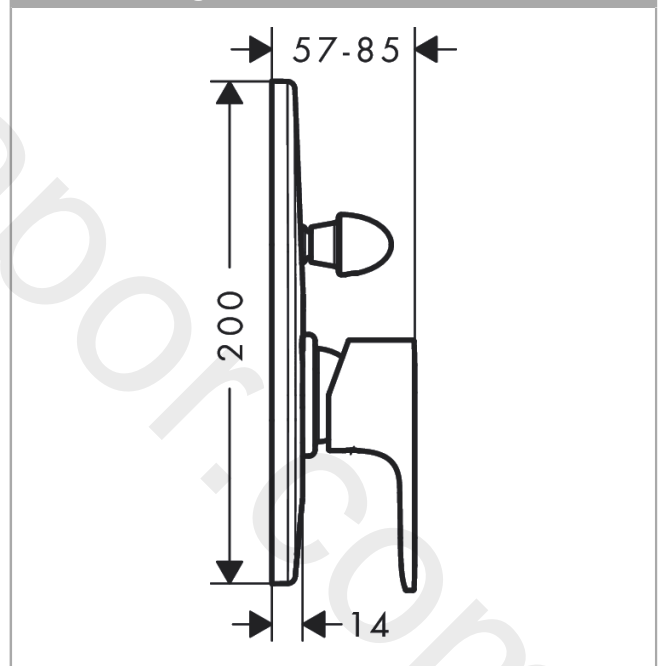

Rebris S
Single lever bath mixer set for concealed installation
 Finish: **Chrome** Article Number: **72448000**

Description

product features

- consists of: single lever bath mixer, basic set
- 2 functions
- maximum flow rate at 3 bar: 30,7 l/min
- flow rate for bath spout at 3 bar: 30,7 l/min
- flow rate of hand shower at 3 bar: 27,4 l/min
- ceramic cartridge
- temperature limitation adjustable
- diverter with automatic resetting
- connection type: basic set
- wall-mounted
- min. operating pressure: 1 bar
- max. operating pressure: 10 bar
- WRAS 2306302
- WRAS 2306302 - Approval letter 2306302

Article Details

Price excl. VAT 165,00 £

Design awards

reddot winner 2022

Product image

Scale drawing

Rebris S
Single lever bath mixer set for concealed installation
 Finish: **Chrome** Article Number: **72448000**

Flowchart

www.divapor.com

Rebris S
Single lever bath mixer set for concealed installation
 Finish: **Chrome** Article Number: **72448000**

Exploded Drawing

Year of production: >06/22

Rebris S
Single lever bath mixer set for concealed installation
 Finish: **Chrome** Article Number: **72448000**

Spare part list

Year of production: >06/22

Pos.	Description	Article Number	Price	PU
1	handle	94654000	£ 51,00	1
2	screw cover	96338000	£ 3,30	1
3	escutcheon bath/shower mixer	95011000	£ 51,00	1
4	O-Ring 48x3	95508000	£ 3,30	1
5	flange	96348000	£ 13,30	1
6	diverter assy with sleeve and handle	95015000	£ 110,00	1
7	diverter knob cpl.	95013000	£ 16,10	1
8	hollow set screw M4x10	97667000	£ 3,30	1
9	cover cap	95433000	£ 6,10	1
10	hollow screw	96065000	£ 6,10	1
11	O-ring 14x3	98130000	£ 3,30	1
12	O-ring 10x1,5	98123000	£ 3,30	1
13	O-ring 16x2,5	98134000	£ 3,30	1
14	O-ring 13x2	98128000	£ 3,30	1
15	selector assy	96937000	£ 20,50	1
16	extension set 28 mm tub mixer	32498000	£ 173,00	1
17	O-ring 12x1,5	98430000	£ 3,30	1
18	concealed item	31741180	£ 156,00	1