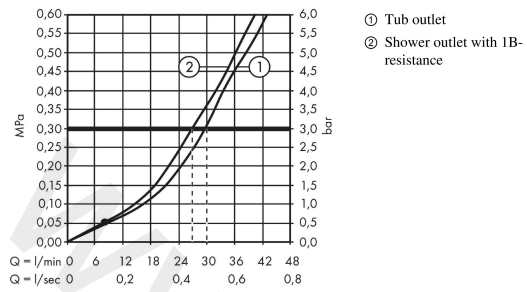

Rebris S
Single lever bath mixer set for concealed installation
 Finish: **Chrome** Article Number: **72448000**

Description

product features

- consists of: single lever bath mixer, basic set
- 2 functions
- maximum flow rate at 3 bar: 30,7 l/min
- flow rate for bath spout at 3 bar: 30,7 l/min
- flow rate of hand shower at 3 bar: 27,4 l/min
- ceramic cartridge
- temperature limitation adjustable
- diverter with automatic resetting
- connection type: basic set
- wall-mounted
- min. operating pressure: 1 bar
- max. operating pressure: 10 bar
- WRAS 2306302
- WRAS 2306302 - Approval letter 2306302

Article Details

Price excl. VAT 165,00 £

Design awards

reddot winner 2022

Product image

Scale drawing

Rebris S
Single lever bath mixer set for concealed installation
 Finish: **Chrome** Article Number: **72448000**

Flowchart

www.divapor.com

Rebris S
Single lever bath mixer set for concealed installation
 Finish: **Chrome** Article Number: **72448000**

Exploded Drawing

Year of production: >06/22

Rebris S
Single lever bath mixer set for concealed installation
 Finish: **Chrome** Article Number: **72448000**