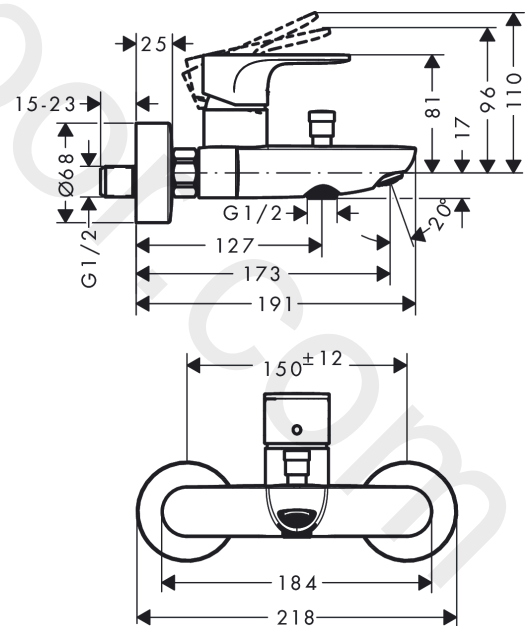

Rebris S

Single lever bath mixer for exposed installation with 2 flow rates

Finish: **Chrome** Article Number: **72443000**

Description

product features

- 2 functions
- projection: 173 mm
- centre distance: 150 ± 12 mm
- spray type mixer: normal spray
- maximum flow rate at 3 bar: 19,5 l/min
- flow rate for bath spout at 3 bar: 19,5 l/min
- flow rate of hand shower at 3 bar: 14,8 l/min
- ceramic cartridge
- diverter with automatic resetting
- protected against backflow, according to DIN EN 1717
- with silencer
- suitable for continuous flow water heaters
- connection dimension: DN15
- connection type: s-shaped connections
- wall-mounted
- min. operating pressure: 1 bar
- max. operating pressure: 10 bar
- no additional maintenance opening required

Rebris S

Single lever bath mixer for exposed installation with 2 flow rates

Finish: **Chrome** Article Number: **72443000**

Flowchart

Rebris S

Single lever bath mixer for exposed installation with 2 flow rates

Finish: **Chrome** Article Number: **72443000**

Exploded Drawing

Year of production: >06/22

Rebris S

Single lever bath mixer for exposed installation with 2 flow rates

Finish: **Chrome** Article Number: **72443000**

Spare part list

Year of production: >06/22

Pos.	Description	Article Number	Price	PU
1	handle	94654000	£ 51,00	1
2	screw cover	96338000	£ 3,30	1
3	flange	97406000	£ 20,50	1
4	nut	97977000	£ 43,00	1
5	O-Ring 32x2	98193000	£ 3,30	1
6	O-ring 33x1,5	98164000	£ 3,30	1
7	cartridge, assy	95730000	£ 43,00	1
8	locking screw for handle	95140000	£ 6,10	1
9	seal	95008000	£ 9,00	1
10	diverter knob	97981000	£ 20,50	1
11	sleeve	97979000	£ 16,10	1
12	selector	97978000	£ 64,00	1
13	aerator M24x1 (30 l/min)	94656000	£ 6,10	1
14	set of nuts	96157000	£ 35,00	1
15	connecting thread	97220000	£ 16,10	1
16	O-ring 15x2	98163000	£ 3,30	1
17	filter packing	96922000	£ 9,00	1
18	escutcheon Ø 68 mm	96467000	£ 20,50	1
19	set of S-unions (±12 mm)	94140000	£ 51,00	1
20	noise reduction	96429000	£ 6,10	1