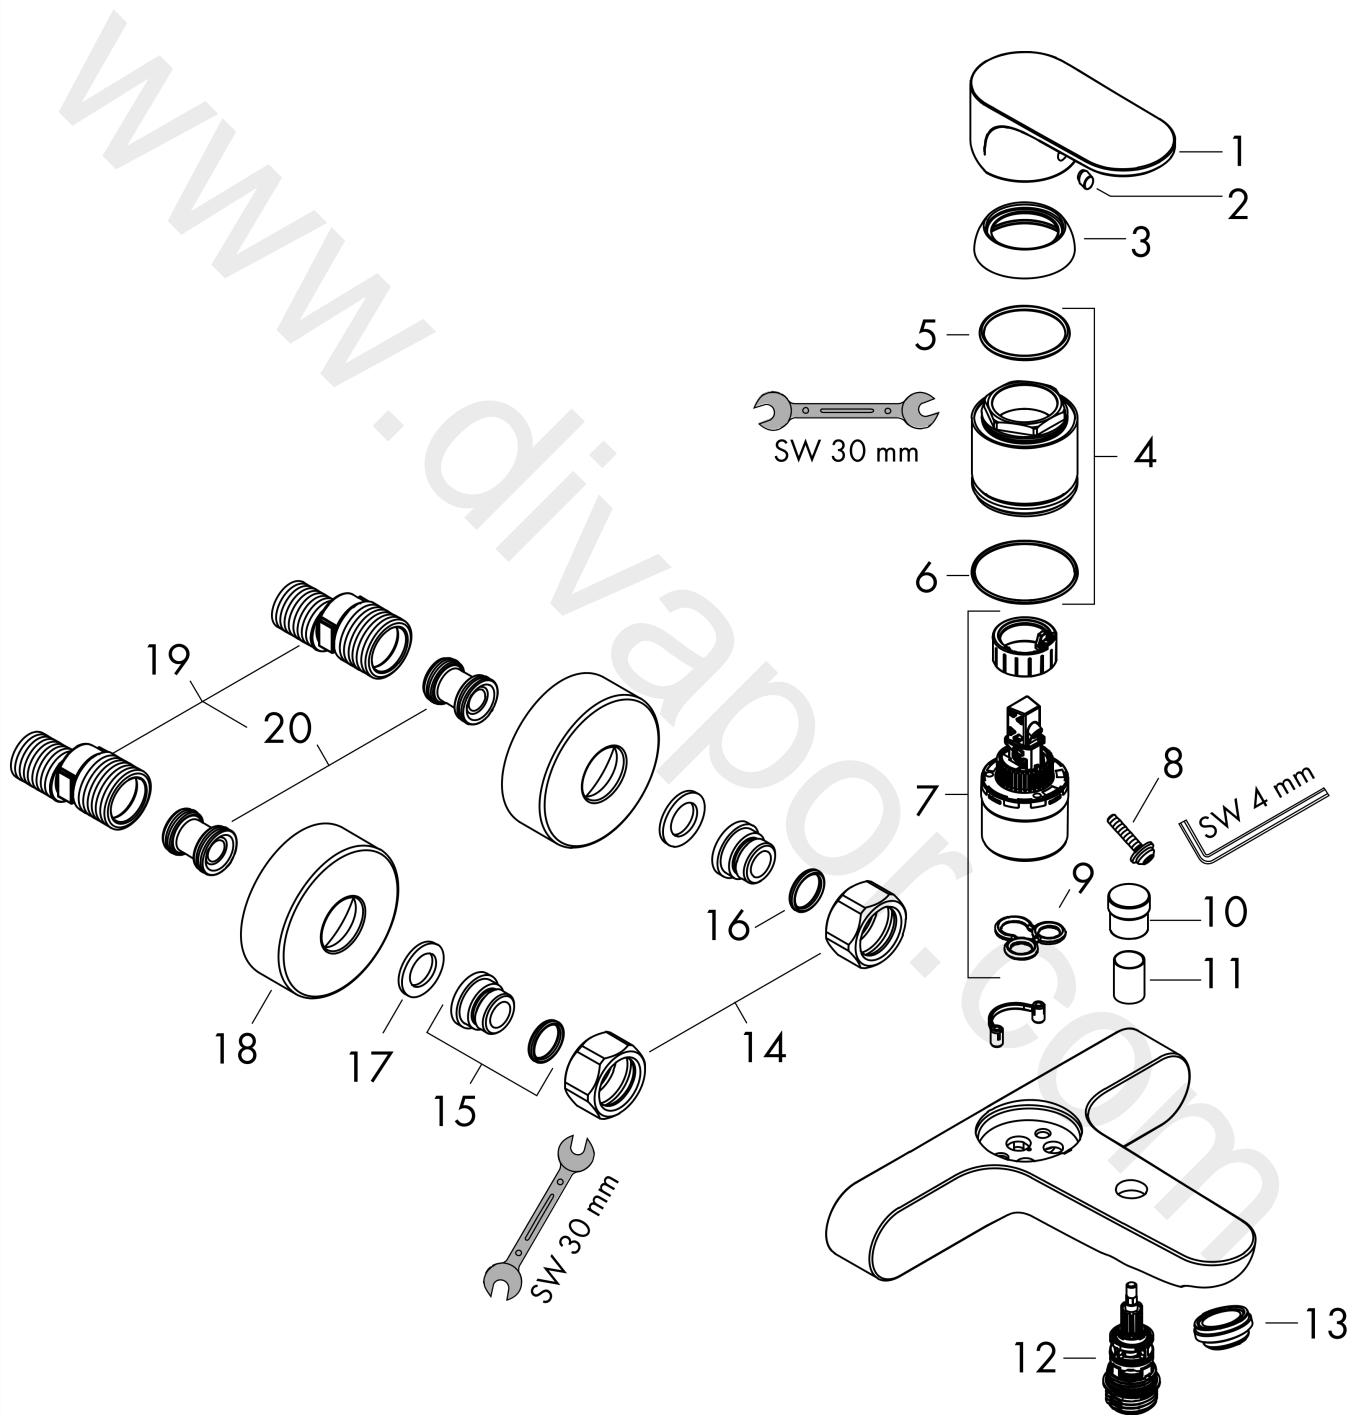

Rebris S

Single lever bath mixer for exposed installation with 2 flow rates

Finish: **Chrome** Article Number: **72443000**

Description

product features

- 2 functions
- projection: 173 mm
- centre distance: 150 ± 12 mm
- spray type mixer: normal spray
- maximum flow rate at 3 bar: 19,5 l/min
- flow rate for bath spout at 3 bar: 19,5 l/min
- flow rate of hand shower at 3 bar: 14,8 l/min
- ceramic cartridge
- diverter with automatic resetting
- protected against backflow, according to DIN EN 1717
- with silencer
- suitable for continuous flow water heaters
- connection dimension: DN15
- connection type: s-shaped connections
- wall-mounted
- min. operating pressure: 1 bar
- max. operating pressure: 10 bar
- no additional maintenance opening required

Rebris S

Single lever bath mixer for exposed installation with 2 flow rates

Finish: **Chrome** Article Number: **72443000**

Flowchart

Rebris S

Single lever bath mixer for exposed installation with 2 flow rates

Finish: **Chrome** Article Number: **72443000**

Exploded Drawing

Year of production: >06/22

Rebris S

Single lever bath mixer for exposed installation with 2 flow rates

Finish: **Chrome** Article Number: **72443000**

Spare part list

Year of production: >06/22

Pos.	Description	Article Number	Price	PU
1	handle	94654000	£ 51,00	1
2	screw cover	96338000	£ 3,30	1
3	flange	97406000	£ 20,50	1
4	nut	97977000	£ 43,00	1
5	O-Ring 32x2	98193000	£ 3,30	1
6	O-ring 33x1,5	98164000	£ 3,30	1
7	cartridge, assy	95730000	£ 43,00	1
8	locking screw for handle	95140000	£ 6,10	1
9	seal	95008000	£ 9,00	1
10	diverter knob	97981000	£ 20,50	1
11	sleeve	97979000	£ 16,10	1
12	selector	97978000	£ 64,00	1
13	aerator M24x1 (30 l/min)	94656000	£ 6,10	1
14	set of nuts	96157000	£ 35,00	1
15	connecting thread	97220000	£ 16,10	1
16	O-ring 15x2	98163000	£ 3,30	1
17	filter packing	96922000	£ 9,00	1
18	escutcheon Ø 68 mm	96467000	£ 20,50	1
19	set of S-unions (±12 mm)	94140000	£ 51,00	1
20	noise reduction	96429000	£ 6,10	1