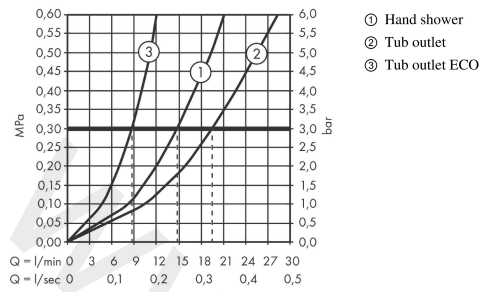

Rebris S

Single lever bath mixer for exposed installation with 2 flow rates

Finish: **Chrome** Article Number: **72443000**

Description

product features

- 2 functions
- projection: 173 mm
- centre distance: 150 ± 12 mm
- spray type mixer: normal spray
- maximum flow rate at 3 bar: 19,5 l/min
- flow rate for bath spout at 3 bar: 19,5 l/min
- flow rate of hand shower at 3 bar: 14,8 l/min
- ceramic cartridge
- diverter with automatic resetting
- protected against backflow, according to DIN EN 1717
- with silencer
- suitable for continuous flow water heaters
- connection dimension: DN15
- connection type: s-shaped connections
- wall-mounted
- min. operating pressure: 1 bar
- max. operating pressure: 10 bar
- no additional maintenance opening required

Article Details

Price excl. VAT

117,50 £

Technology

Design awards

reddot winner 2022

Product image

Scale drawing

Rebris S

Single lever bath mixer for exposed installation with 2 flow rates

Finish: **Chrome** Article Number: **72443000**

Flowchart

Rebris S

Single lever bath mixer for exposed installation with 2 flow rates