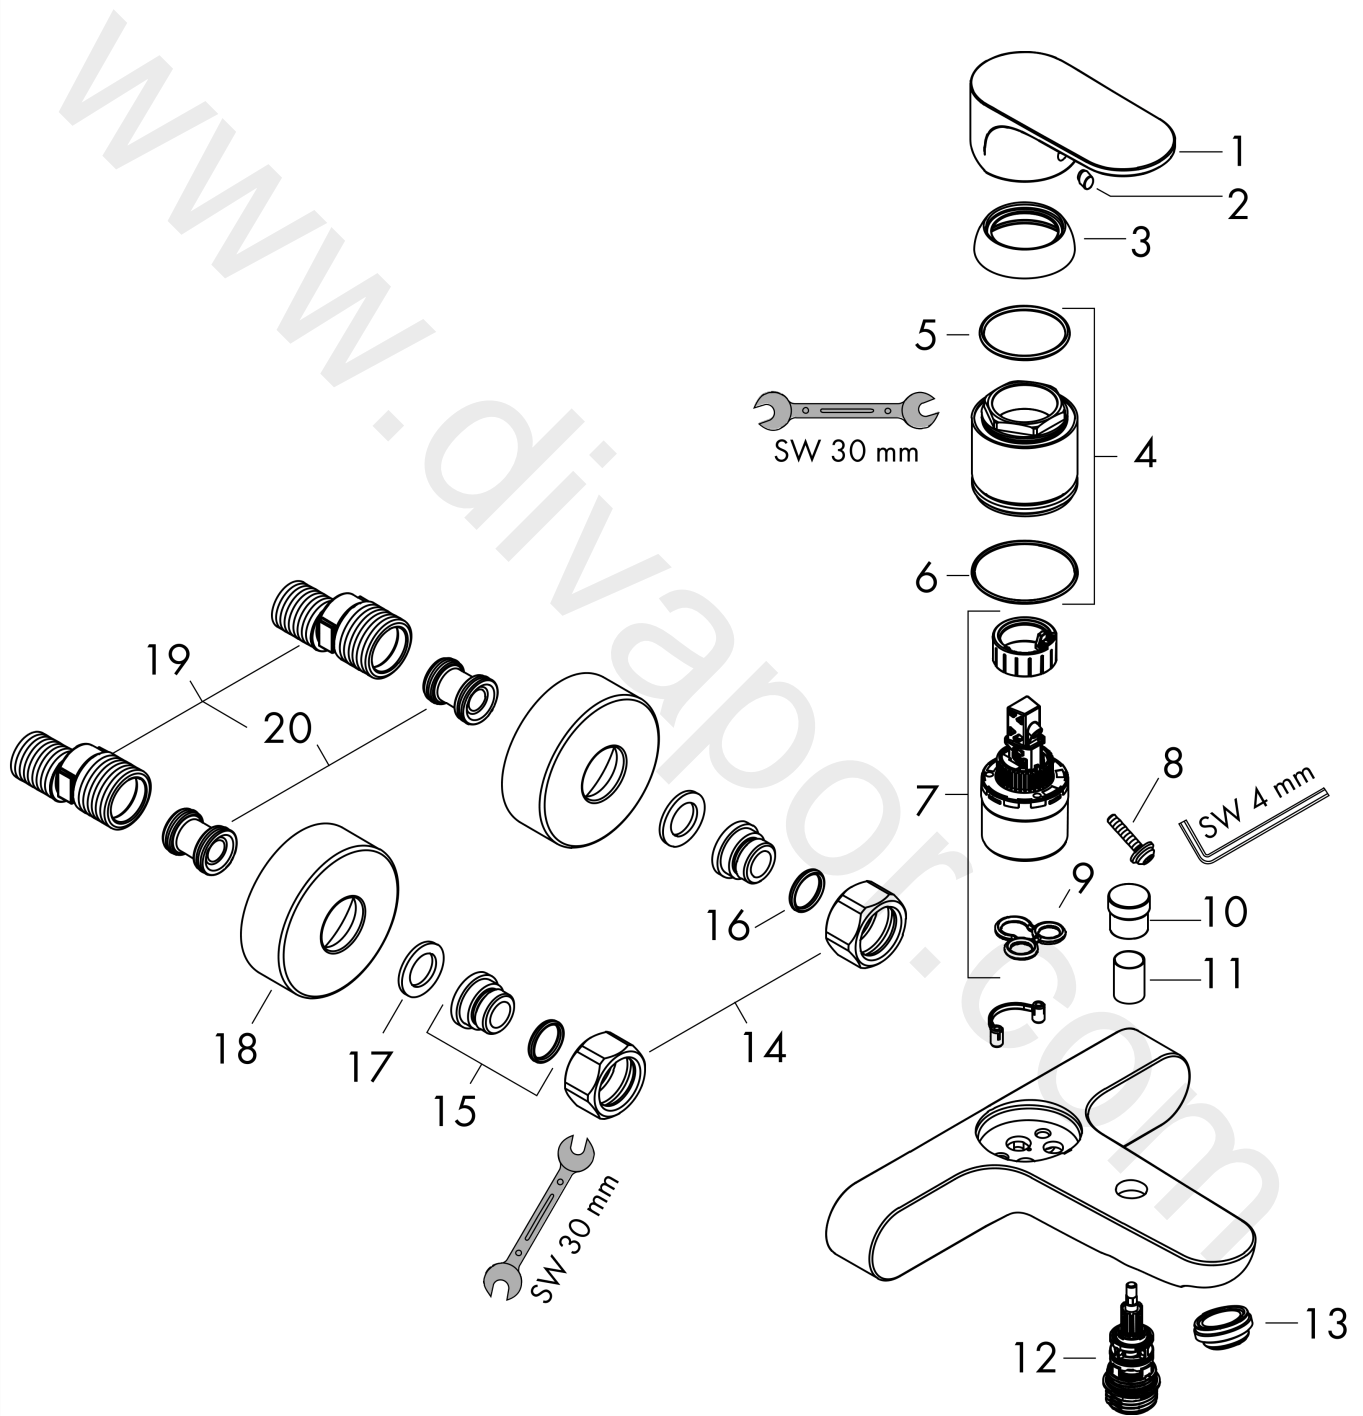

Rebris S
Single lever bath mixer for exposed installation
 Finish: **Matt Black** Article Number: **72440670**

Description

product features

- 2 functions
- projection: 173 mm
- centre distance: 150 ± 12 mm
- spray type mixer: normal spray
- maximum flow rate at 3 bar: 20,4 l/min
- flow rate for bath spout at 3 bar: 20,4 l/min
- flow rate of hand shower at 3 bar: 15,5 l/min
- ceramic cartridge
- temperature limitation adjustable
- diverter with automatic resetting
- protected against backflow, according to DIN EN 1717
- with silencer
- suitable for continuous flow water heaters
- connection dimension: DN15
- connection type: s-shaped connections
- wall-mounted
- min. operating pressure: 1 bar
- max. operating pressure: 10 bar
- WRAS 2301324
- WRAS 2301324 - Approval letter 2301324
- WRAS 2301324 - Approval letter 2301324

Flowchart

Rebris S
Single lever bath mixer for exposed installation
 Finish: **Matt Black** Article Number: **72440670**

Exploded Drawing

Year of production: >06/22

Rebris S
Single lever bath mixer for exposed installation
 Finish: **Matt Black** Article Number: **72440670**

Spare part list

Year of production: >06/22

Pos.	Description	Article Number	Price	PU
1	handle	94654000	£ 51,00	1
2	screw cover	96338000	£ 3,30	1
3	flange	97406000	£ 20,50	1
4	nut	97977000	£ 43,00	1
5	O-Ring 32x2	98193000	£ 3,30	1
6	O-ring 33x1,5	98164000	£ 3,30	1
7	cartridge, assy	92730000	£ 35,00	1
8	locking screw for handle	95140000	£ 6,10	1
9	seal	95008000	£ 9,00	1
10	diverter knob	97981000	£ 20,50	1
11	sleeve	97979000	£ 16,10	1
12	selector	97978000	£ 64,00	1
13	aerator M24x1 (30 l/min)	94656000	£ 6,10	1
14	set of nuts	96157000	£ 35,00	1
15	connecting thread	97220000	£ 16,10	1
16	O-ring 15x2	98163000	£ 3,30	1
17	filter packing	96922000	£ 9,00	1
18	escutcheon Ø 68 mm	96467000	£ 20,50	1
19	set of S-unions (±12 mm)	94140000	£ 51,00	1
20	noise reduction	96429000	£ 6,10	1