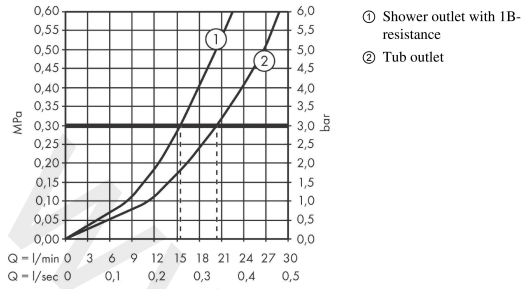

Rebris S
Single lever bath mixer for exposed installation
Finish: **Matt Black** Article Number: **72440670**

Flowchart