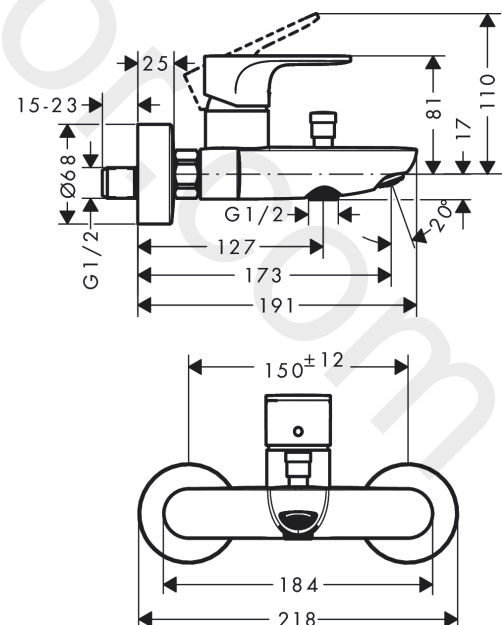

Scale drawing