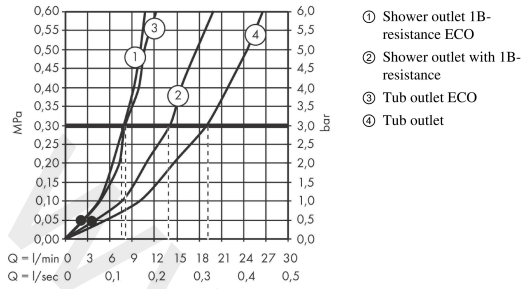

Rebris E
Single lever bath and shower mixer Monotrou with 2 flow rates
 Finish: **Chrome** Article Number: **72437000**

Description

product features

- 2 functions
- projection: 140 mm
- spray type mixer: normal spray
- maximum flow rate at 3 bar: 18,7 l/min
- flow rate for bath spout at 3 bar: 18,7 l/min
- flow rate of hand shower at 3 bar: 13,6 l/min
- ceramic cartridge with Eco handle position for 2 flow rates
- temperature limitation adjustable
- diverter with automatic resetting
- protected against backflow, according to DIN EN 1717
- connection dimension: DN15
- connection type: G 3/8 connections
- installation on bath rim
- min. operating pressure: 1 bar
- max. operating pressure: 10 bar
- no additional maintenance opening required
- WRAS 2212065
- WRAS 2212065 - Approval letter

Article Details

Price excl. VAT 121,67 £

Technology

Design awards

Product image

Scale drawing

Rebris E
Single lever bath and shower mixer Monotrou with 2 flow rates
 Finish: **Chrome** Article Number: **72437000**

Flowchart

Rebris E
Single lever bath and shower mixer Monotrou with 2 flow rates
 Finish: **Chrome** Article Number: **72437000**

Exploded Drawing

Year of production: >06/22