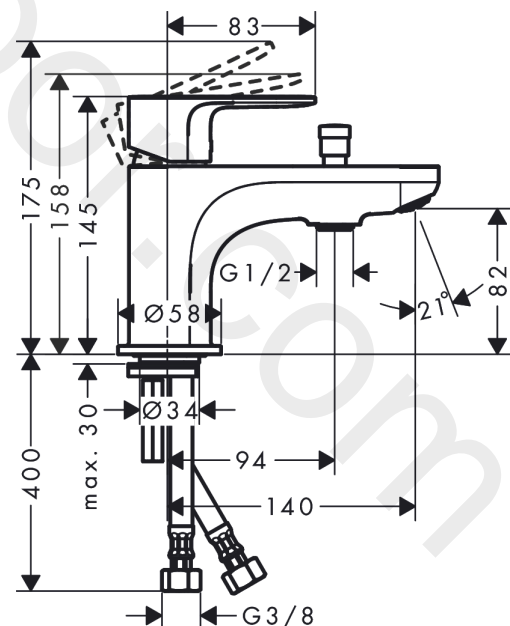

Rebris E
Single lever bath and shower mixer Monotrou with 2 flow rates
 Finish: **Chrome** Article Number: **72437000**

Description

product features

- 2 functions
- projection: 140 mm
- spray type mixer: normal spray
- maximum flow rate at 3 bar: 18,7 l/min
- flow rate for bath spout at 3 bar: 18,7 l/min
- flow rate of hand shower at 3 bar: 13,6 l/min
- ceramic cartridge with Eco handle position for 2 flow rates
- temperature limitation adjustable
- diverter with automatic resetting
- protected against backflow, according to DIN EN 1717
- connection dimension: DN15
- connection type: G 3/8 connections
- installation on bath rim
- min. operating pressure: 1 bar
- max. operating pressure: 10 bar
- no additional maintenance opening required
- WRAS 2212065
- WRAS 2212065 - Approval letter

Article Details

Price excl. VAT 121,67 £

Technology

Design awards

Product image

Scale drawing

Rebris E
Single lever bath and shower mixer Monotrou with 2 flow rates
 Finish: **Chrome** Article Number: **72437000**

Flowchart

Rebris E
Single lever bath and shower mixer Monotrou with 2 flow rates
 Finish: **Chrome** Article Number: **72437000**

Exploded Drawing

Year of production: >06/22