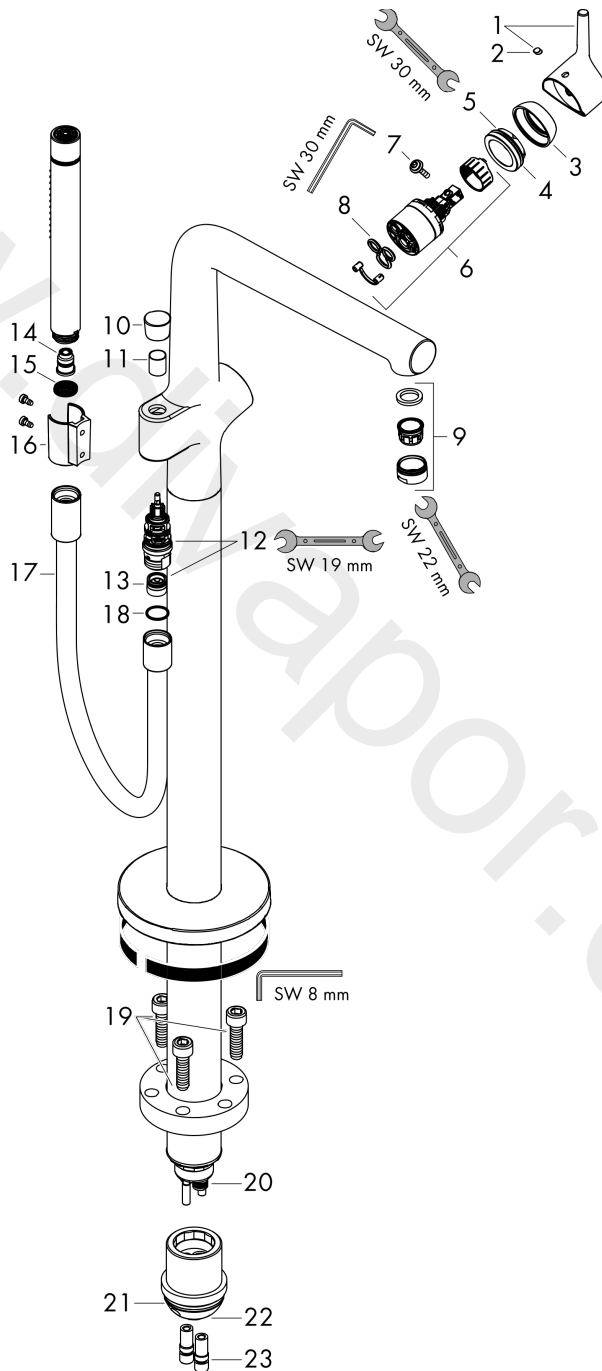

Talis S
Single lever bath mixer floor-standing 3 ticks
Finish: **Chrome** Article Number: **72426009**

Exploded Drawing

Year of production: >04/20

Talis S

Single lever bath mixer floor-standing 3 ticks

Finish: **Chrome** Article Number: **72426009**

Spare part list

Year of production: >04/20

Pos.	Description	Article Number	Price	PU
1	handle	92644000	£ 35,00	1
2	screw cover	96338000	£ 3,30	1
3	flange	97406000	£ 20,50	1
4	nut	97209000	£ 16,10	1
5	O-Ring 32x2	98193000	£ 3,30	1
6	cartridge, assy	92730000	£ 35,00	1
7	locking screw for handle	95140000	£ 6,10	1
8	seal	95008000	£ 9,00	1
9	aerator M24x1 (30 l/min)	96512000	£ 16,10	1
10	diverter knob	95284000	£ 43,00	1
11	sleeve	97738000	£ 6,10	1
12	selector	97978029	-	1
13	non return valve	92622000	£ 25,00	1
14	back flow preventor cartridge	93339019	£ 20,50	1
15	filter packing	94246000	£ 3,30	1
16	shower holder, assy	96295000	£ 35,00	1
17	shower hose 1,25 m	28282000	£ 67,00	1
18	seal	98058000	£ 3,30	1
19	hexagon socket screw M10x35	97670000	£ 16,10	1
20	O-ring 9x1,5	98117000	£ 3,30	1
21	O-ring 44x2,5	98162000	£ 3,30	1
22	O-ring 29x3	98371000	£ 6,10	1
23	O-ring 7x2	98419000	£ 3,30	1
a	extension set 60 mm	97686000	£ 320,00	1