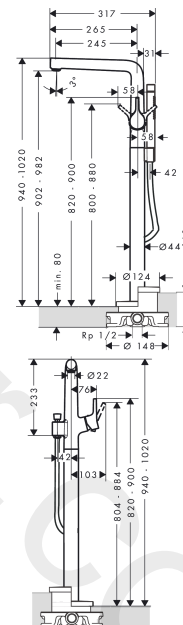

Scale drawing