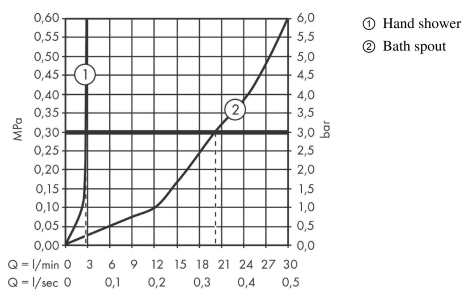

Talis S
Single lever bath mixer floor-standing 3 ticks
 Finish: **Chrome** Article Number: **72426009**

Description

product features

- consists of: single lever bath mixer floor standing, baton hand shower, shower hose, shower holder
- 2 functions
- projection: 245 mm
- spray type hand shower: Rain, MonoRain
- maximum flow rate at 3 bar: 20,3 l/min
- flow rate of hand shower at 3 bar: 3 l/min
- ceramic cartridge
- diverter with automatic resetting
- non-return valve
- connection dimension: DN15
- connection type: basic set
- deck mounted

Technology

Product image

Scale drawing

Flowchart

Talis S
Single lever bath mixer floor-standing 3 ticks
 Finish: **Chrome** Article Number: **72426009**

Exploded Drawing

Year of production: >04/20

Talis S**Single lever bath mixer floor-standing 3 ticks**Finish: **Chrome** Article Number: **72426009****Spare part list**