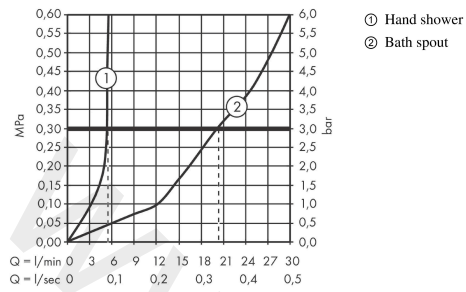

Talis S
Single lever bath mixer floor-standing 2 ticks
Finish: **Chrome** Article Number: **72425009**

Flowchart