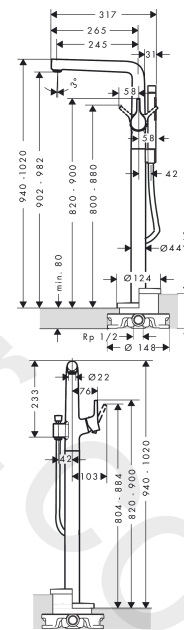

#### product features

- consists of: single lever bath mixer floor standing, baton hand shower, shower hose, shower holder
- 2 functions
- projection: 245 mm
- spray type mixer: normal spray
- spray type hand shower: Rain, MonoRain
- maximum flow rate at 3 bar: 20,3 l/min
- flow rate of hand shower at 3 bar: 5 l/min
- ceramic cartridge
- diverter with automatic resetting
- non-return valve
- connection dimension: DN15
- connection type: basic set
- deck mounted

### Scale drawing

**Talis S**  
**Single lever bath mixer floor-standing 2 ticks**  
 Finish: **Chrome** Article Number: **72425009**

**Flowchart**

**Talis S**  
**Single lever bath mixer floor-standing 2 ticks**  
 Finish: **Chrome** Article Number: **72425009**

**Exploded Drawing**

Year of production: >04/20

**Talis S****Single lever bath mixer floor-standing 2 ticks**Finish: **Chrome** Article Number: **72425009****Spare part list**

Year of production: &gt;04/20

Pos.	Description	Article Number	Price	PU
1	handle	92644000	£ 35,00	1
2	screw cover	96338000	£ 3,30	1
3	flange	97406000	£ 20,50	1
4	nut	97209000	£ 16,10	1
5	O-Ring 32x2	98193000	£ 3,30	1
6	cartridge, assy	95646000	£ 96,00	1
7	locking screw for handle	95140000	£ 6,10	1
8	seal	95008000	£ 9,00	1
9	aerator M24x1 (30 l/min)	96512000	£ 16,10	1
10	diverter knob	95284000	£ 43,00	1
11	sleeve	97738000	£ 6,10	1
12	selector assy	94077000	£ 43,00	1
13	non return valve	92839000	£ 16,10	1
14	back flow preventor cartridge	93339009	£ 20,50	1
15	filter packing	94246000	£ 3,30	1
16	shower holder, assy	96295000	£ 35,00	1
17	shower hose 1,25 m	28282000	£ 67,00	1
18	seal	98058000	£ 3,30	1
19	hexagon socket screw M10x35	97670000	£ 16,10	1
20	O-ring 9x1,5	98117000	£ 3,30	1
21	O-ring 44x2,5	98162000	£ 3,30	1
22	O-ring 29x3	98371000	£ 6,10	1
23	O-ring 7x2	98419000	£ 3,30	1
a	concealed item	10452180	£ 575,00	1
b	extension set 60 mm	97686000	£ 320,00	1