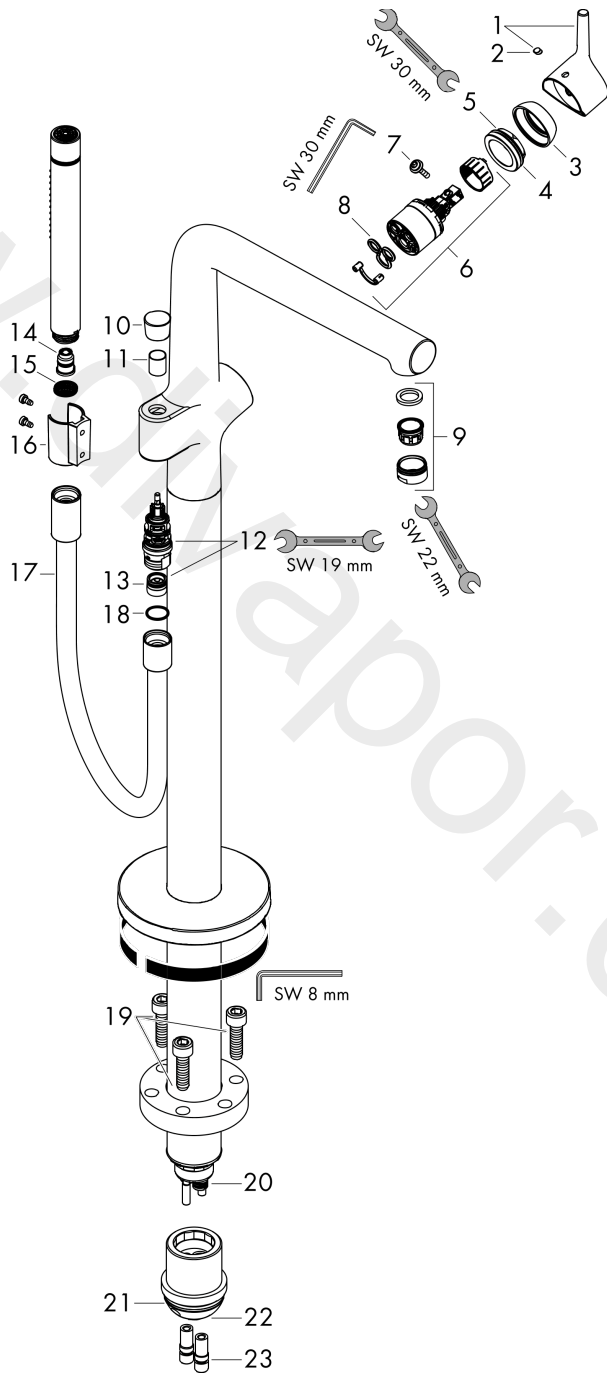

#### product features

- consists of: single lever bath mixer floor standing, baton hand shower, shower hose, shower holder
- 2 functions
- projection: 245 mm
- spray type mixer: normal spray
- spray type hand shower: Rain, MonoRain
- maximum flow rate at 3 bar: 20,3 l/min
- flow rate of hand shower at 3 bar: 5 l/min
- ceramic cartridge
- diverter with automatic resetting
- non-return valve
- connection dimension: DN15
- connection type: basic set
- deck mounted

### Scale drawing

**Talis S**  
**Single lever bath mixer floor-standing 2 ticks**  
 Finish: **Chrome** Article Number: **72425009**

**Flowchart**

**Talis S**  
**Single lever bath mixer floor-standing 2 ticks**  
 Finish: **Chrome** Article Number: **72425009**

**Exploded Drawing**

Year of production: >04/20

**Talis S****Single lever bath mixer floor-standing 2 ticks**Finish: **Chrome** Article Number: **72425009****Spare part list**

Year of production: &gt;04/20

Pos.	Description	Article Number	Price	PU
1	handle	92644000	£ 35,00	1
2	screw cover	96338000	£ 3,30	1
3	flange	97406000	£ 20,50	1
4	nut	97209000	£ 16,10	1
5	O-Ring 32x2	98193000	£ 3,30	1
6	cartridge, assy	95646000	£ 96,00	1
7	locking screw for handle	95140000	£ 6,10	1
8	seal	95008000	£ 9,00	1
9	aerator M24x1 (30 l/min)	96512000	£ 16,10	1
10	diverter knob	95284000	£ 43,00	1
11	sleeve	97738000	£ 6,10	1
12	selector assy	94077000	£ 43,00	1
13	non return valve	92839000	£ 16,10	1
14	back flow preventor cartridge	93339009	£ 20,50	1
15	filter packing	94246000	£ 3,30	1
16	shower holder, assy	96295000	£ 35,00	1
17	shower hose 1,25 m	28282000	£ 67,00	1
18	seal	98058000	£ 3,30	1
19	hexagon socket screw M10x35	97670000	£ 16,10	1
20	O-ring 9x1,5	98117000	£ 3,30	1
21	O-ring 44x2,5	98162000	£ 3,30	1
22	O-ring 29x3	98371000	£ 6,10	1
23	O-ring 7x2	98419000	£ 3,30	1
a	concealed item	10452180	£ 575,00	1
b	extension set 60 mm	97686000	£ 320,00	1