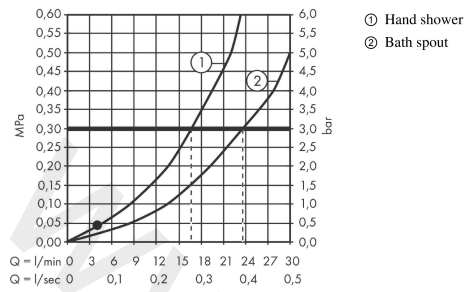

Talis S
4-hole rim mounted bath mixer
 Finish: **Chrome** Article Number: **72419000**

Flowchart

www.divapor.com

Talis S
4-hole rim mounted bath mixer
 Finish: **Chrome** Article Number: **72419000**

Exploded Drawing

Year of production: >01/16

Talis S**4-hole rim mounted bath mixer**Finish: **Chrome** Article Number: **72419000****Spare part list**

Year of production: >01/16

Pos.	Description	Article Number	Price	PU
1	spout cpl.	92782000	£ 275,00	1
2	aerator M24x1 (30 l/min)	96512000	£ 16,10	1
3	diverter knob	98707000	£ 25,00	1
4	hollow set screw M6x6	97660000	£ 3,30	1
5	O-ring 21x1,5	98219000	£ 3,30	1
6	escutcheon Ø 70 mm	97779000	£ 79,00	1
7	O-ring 58x3	98202000	£ 3,30	1
8	selector assy	96775000	£ 79,00	1
9	O-Ring 14x2,5	98189000	£ 3,30	1
10	O-Ring 23x2,5	98183000	£ 3,30	1
11	O-Ring 22x2	98185000	£ 3,30	1
12	O-ring 9x2,5	98217000	£ 3,30	1
13	handle	92781000	£ 64,00	1
14	handle fixing set	94184000	£ 6,10	1
15	set of color-rings cold / hot water	95819000	£ 13,30	1
16	escutcheon	31098000	£ 43,00	1
17	flat seal	98749000	£ 6,10	1
18	handshower	26804400	£ 60,00	1
19	filter insert	97708000	£ 6,10	1
20	shower holder	28071000	£ 43,00	1
21	set of non return valves DW 15	94074000	£ 16,10	1
22	escutcheon Ø 52 mm	97159000	£ 51,00	1
a	concealed item	13244180	£ 455,00	1
b	Grease	90920000	£ 16,10	1