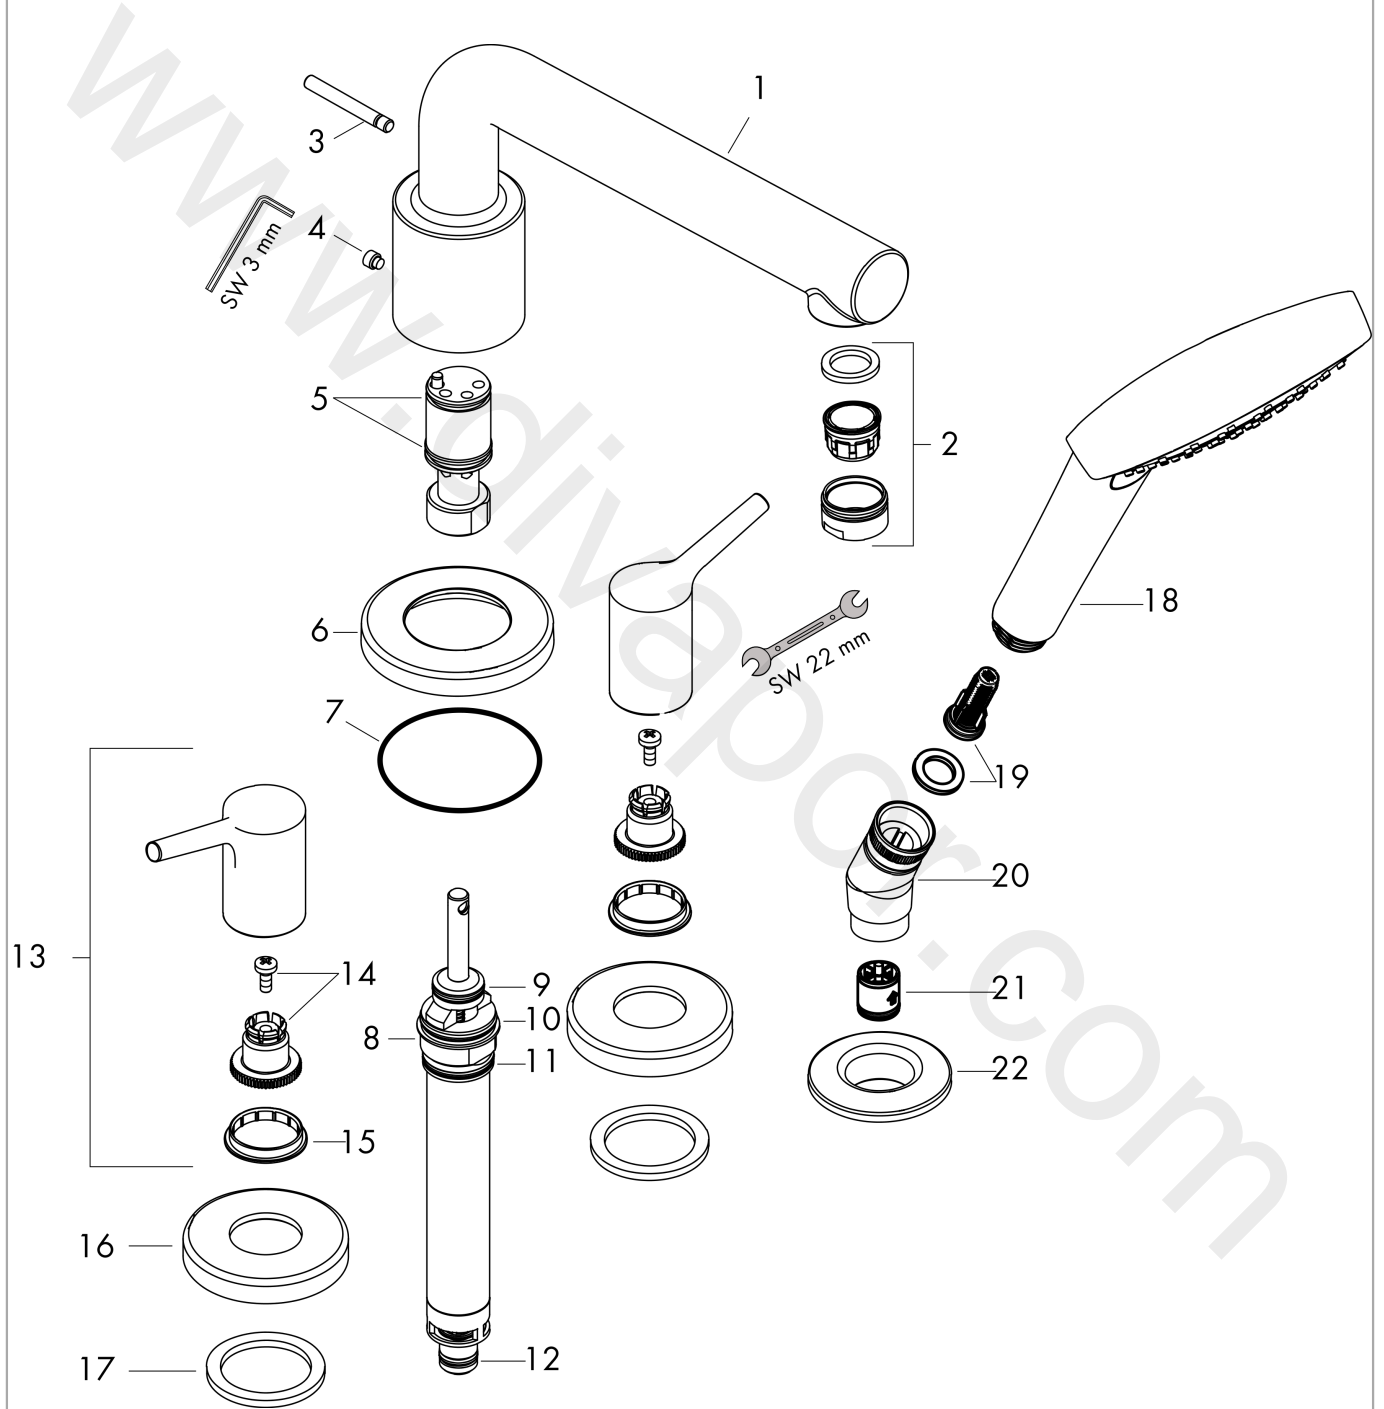

Talis S
4-hole rim mounted bath mixer
 Finish: **Chrome** Article Number: **72419000**

Flowchart

www.divapor.com

Talis S
4-hole rim mounted bath mixer
 Finish: **Chrome** Article Number: **72419000**

Exploded Drawing

Year of production: >01/16

Talis S**4-hole rim mounted bath mixer**Finish: **Chrome** Article Number: **72419000****Spare part list**

Year of production: >01/16

Pos.	Description	Article Number	Price	PU
1	spout cpl.	92782000	£ 275,00	1
2	aerator M24x1 (30 l/min)	96512000	£ 16,10	1
3	diverter knob	98707000	£ 25,00	1
4	hollow set screw M6x6	97660000	£ 3,30	1
5	O-ring 21x1,5	98219000	£ 3,30	1
6	escutcheon Ø 70 mm	97779000	£ 79,00	1
7	O-ring 58x3	98202000	£ 3,30	1
8	selector assy	96775000	£ 79,00	1
9	O-Ring 14x2,5	98189000	£ 3,30	1
10	O-Ring 23x2,5	98183000	£ 3,30	1
11	O-Ring 22x2	98185000	£ 3,30	1
12	O-ring 9x2,5	98217000	£ 3,30	1
13	handle	92781000	£ 64,00	1
14	handle fixing set	94184000	£ 6,10	1
15	set of color-rings cold / hot water	95819000	£ 13,30	1
16	escutcheon	31098000	£ 43,00	1
17	flat seal	98749000	£ 6,10	1
18	handshower	26804400	£ 60,00	1
19	filter insert	97708000	£ 6,10	1
20	shower holder	28071000	£ 43,00	1
21	set of non return valves DW 15	94074000	£ 16,10	1
22	escutcheon Ø 52 mm	97159000	£ 51,00	1
a	concealed item	13244180	£ 455,00	1
b	Grease	90920000	£ 16,10	1