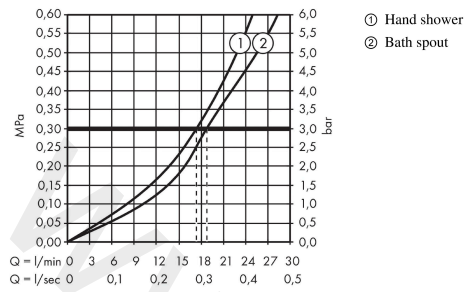

Talis S
4-hole rim mounted bath mixer for Secuflex
 Finish: **Chrome** Article Number: **72418000**

Flowchart

www.divapor.com

Talis S
4-hole rim mounted bath mixer for Secuflex
 Finish: **Chrome** Article Number: **72418000**

Exploded Drawing

Year of production: >01/16

Talis S
4-hole rim mounted bath mixer for Secuflex
 Finish: **Chrome** Article Number: **72418000**

Spare part list

Year of production: >01/16

Pos.	Description	Article Number	Price	PU
1	spout cpl.	92782000	£ 275,00	1
2	aerator M24x1 (30 l/min)	96512000	£ 16,10	1
3	diverter knob	98707000	£ 25,00	1
4	hollow set screw M6x6	97660000	£ 3,30	1
5	O-ring 21x1,5	98219000	£ 3,30	1
6	escutcheon Ø 70 mm	97779000	£ 79,00	1
7	O-ring 58x3	98202000	£ 3,30	1
8	selector assy	96775000	£ 79,00	1
9	O-Ring 14x2,5	98189000	£ 3,30	1
10	O-Ring 23x2,5	98183000	£ 3,30	1
11	O-Ring 22x2	98185000	£ 3,30	1
12	O-ring 9x2,5	98217000	£ 3,30	1
13	handle	92781000	£ 64,00	1
14	handle fixing set	94184000	£ 6,10	1
15	set of color-rings cold / hot water	95819000	£ 13,30	1
16	shut off unit left closing	94008000	£ 43,00	1
17	shut off unit right closing	94009000	£ 43,00	1
18	escutcheon	31098000	£ 43,00	1
19	flat seal	98749000	£ 6,10	1
20	handshower	26804400	£ 60,00	1
21	filter insert	97708000	£ 6,10	1
22	shower holder, assy	95996000	£ 137,00	1
23	nut	97584000	£ 16,10	1
24	insert for shower holder	96942000	£ 13,30	1
25	O-ring 38x2	98396000	£ 3,30	1
26	escutcheon for shower holder	95753000	£ 64,00	1
27	nut	97149000	£ 13,30	1
28	hose brake	98656000	£ 20,50	1
29	O-Ring 28x2	98194000	£ 3,30	1
30	shower hose 2,00 m	94148000	£ 79,00	1
31	O-ring 11x2	98127000	£ 3,30	1
32	set of non return valves DW 15	94074000	£ 16,10	1
a	concealed item	13444180	£ 1.270,00	1
b	Grease	90920000	£ 16,10	1