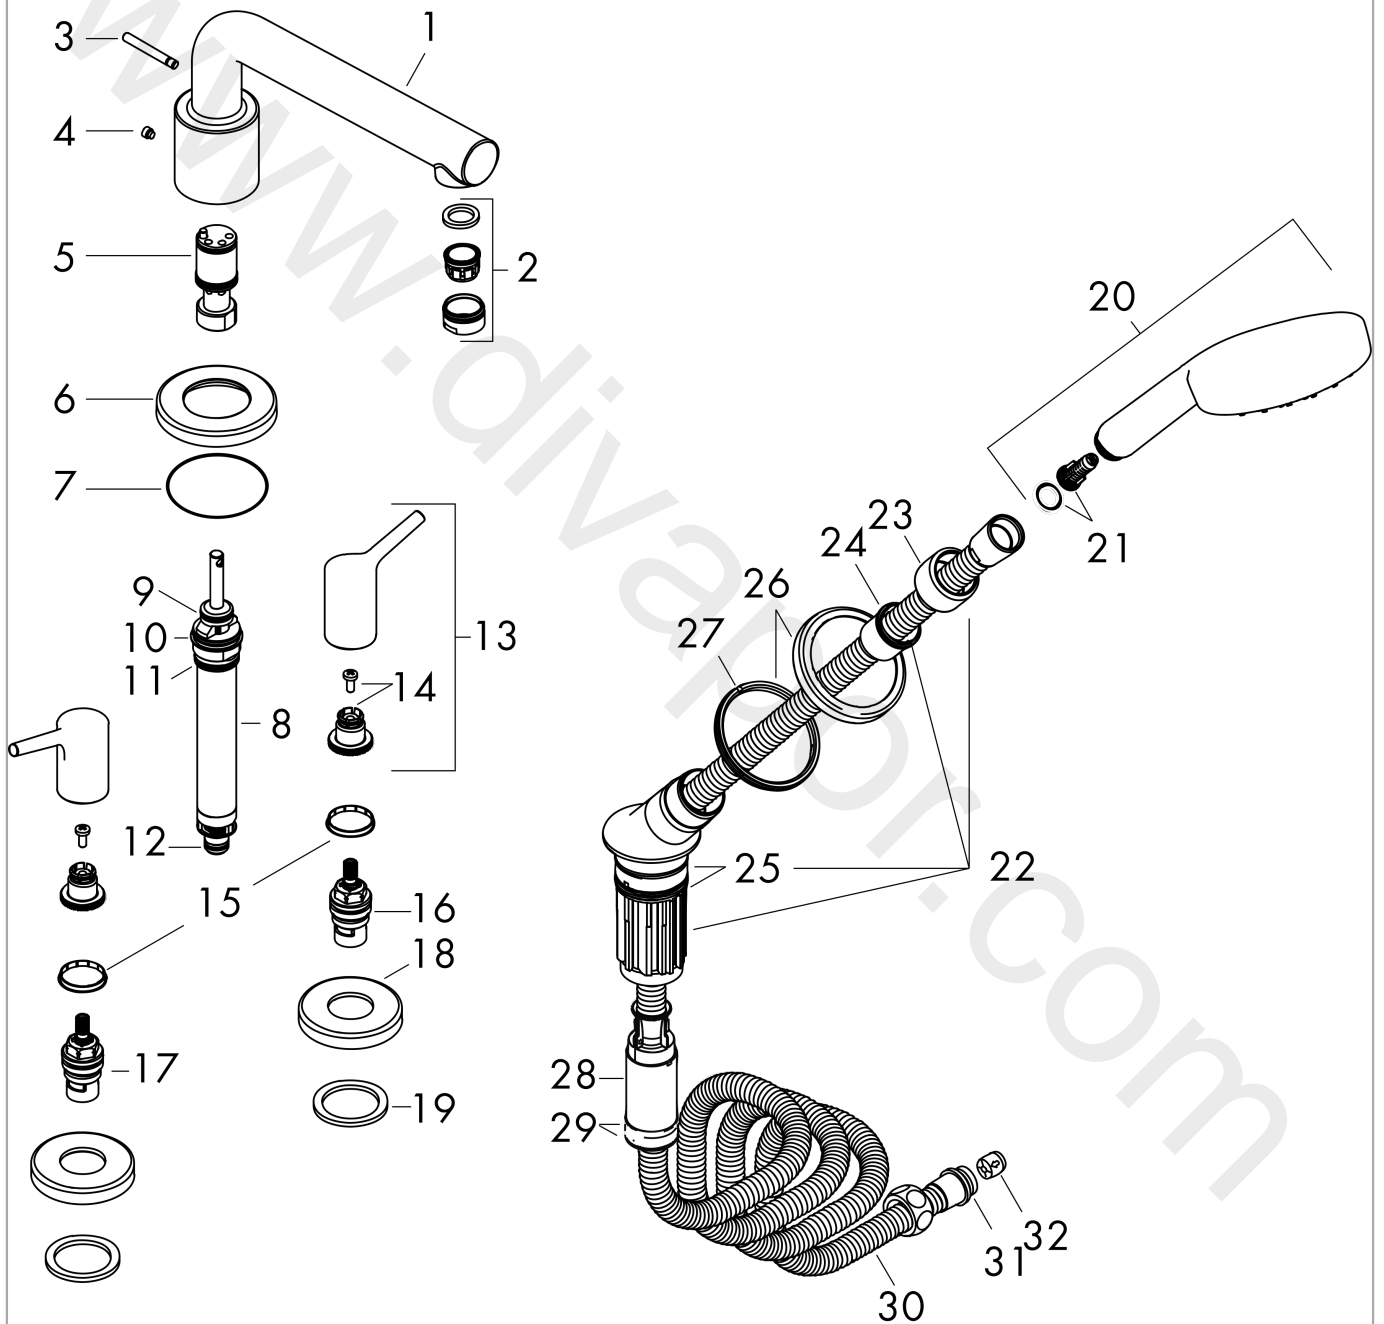

Talis S
4-hole rim mounted bath mixer for Secuflex
 Finish: **Chrome** Article Number: **72418000**

Flowchart

www.divapor.com

Talis S
4-hole rim mounted bath mixer for Secuflex
 Finish: **Chrome** Article Number: **72418000**

Exploded Drawing

Year of production: >01/16

Talis S
4-hole rim mounted bath mixer for Secuflex
 Finish: **Chrome** Article Number: **72418000**

Spare part list

Year of production: >01/16

Pos.	Description	Article Number	Price	PU
1	spout cpl.	92782000	£ 275,00	1
2	aerator M24x1 (30 l/min)	96512000	£ 16,10	1
3	diverter knob	98707000	£ 25,00	1
4	hollow set screw M6x6	97660000	£ 3,30	1
5	O-ring 21x1,5	98219000	£ 3,30	1
6	escutcheon Ø 70 mm	97779000	£ 79,00	1
7	O-ring 58x3	98202000	£ 3,30	1
8	selector assy	96775000	£ 79,00	1
9	O-Ring 14x2,5	98189000	£ 3,30	1
10	O-Ring 23x2,5	98183000	£ 3,30	1
11	O-Ring 22x2	98185000	£ 3,30	1
12	O-ring 9x2,5	98217000	£ 3,30	1
13	handle	92781000	£ 64,00	1
14	handle fixing set	94184000	£ 6,10	1
15	set of color-rings cold / hot water	95819000	£ 13,30	1
16	shut off unit left closing	94008000	£ 43,00	1
17	shut off unit right closing	94009000	£ 43,00	1
18	escutcheon	31098000	£ 43,00	1
19	flat seal	98749000	£ 6,10	1
20	handshower	26804400	£ 60,00	1
21	filter insert	97708000	£ 6,10	1
22	shower holder, assy	95996000	£ 137,00	1
23	nut	97584000	£ 16,10	1
24	insert for shower holder	96942000	£ 13,30	1
25	O-ring 38x2	98396000	£ 3,30	1
26	escutcheon for shower holder	95753000	£ 64,00	1
27	nut	97149000	£ 13,30	1
28	hose brake	98656000	£ 20,50	1
29	O-Ring 28x2	98194000	£ 3,30	1
30	shower hose 2,00 m	94148000	£ 79,00	1
31	O-ring 11x2	98127000	£ 3,30	1
32	set of non return valves DW 15	94074000	£ 16,10	1
a	concealed item	13444180	£ 1.270,00	1
b	Grease	90920000	£ 16,10	1