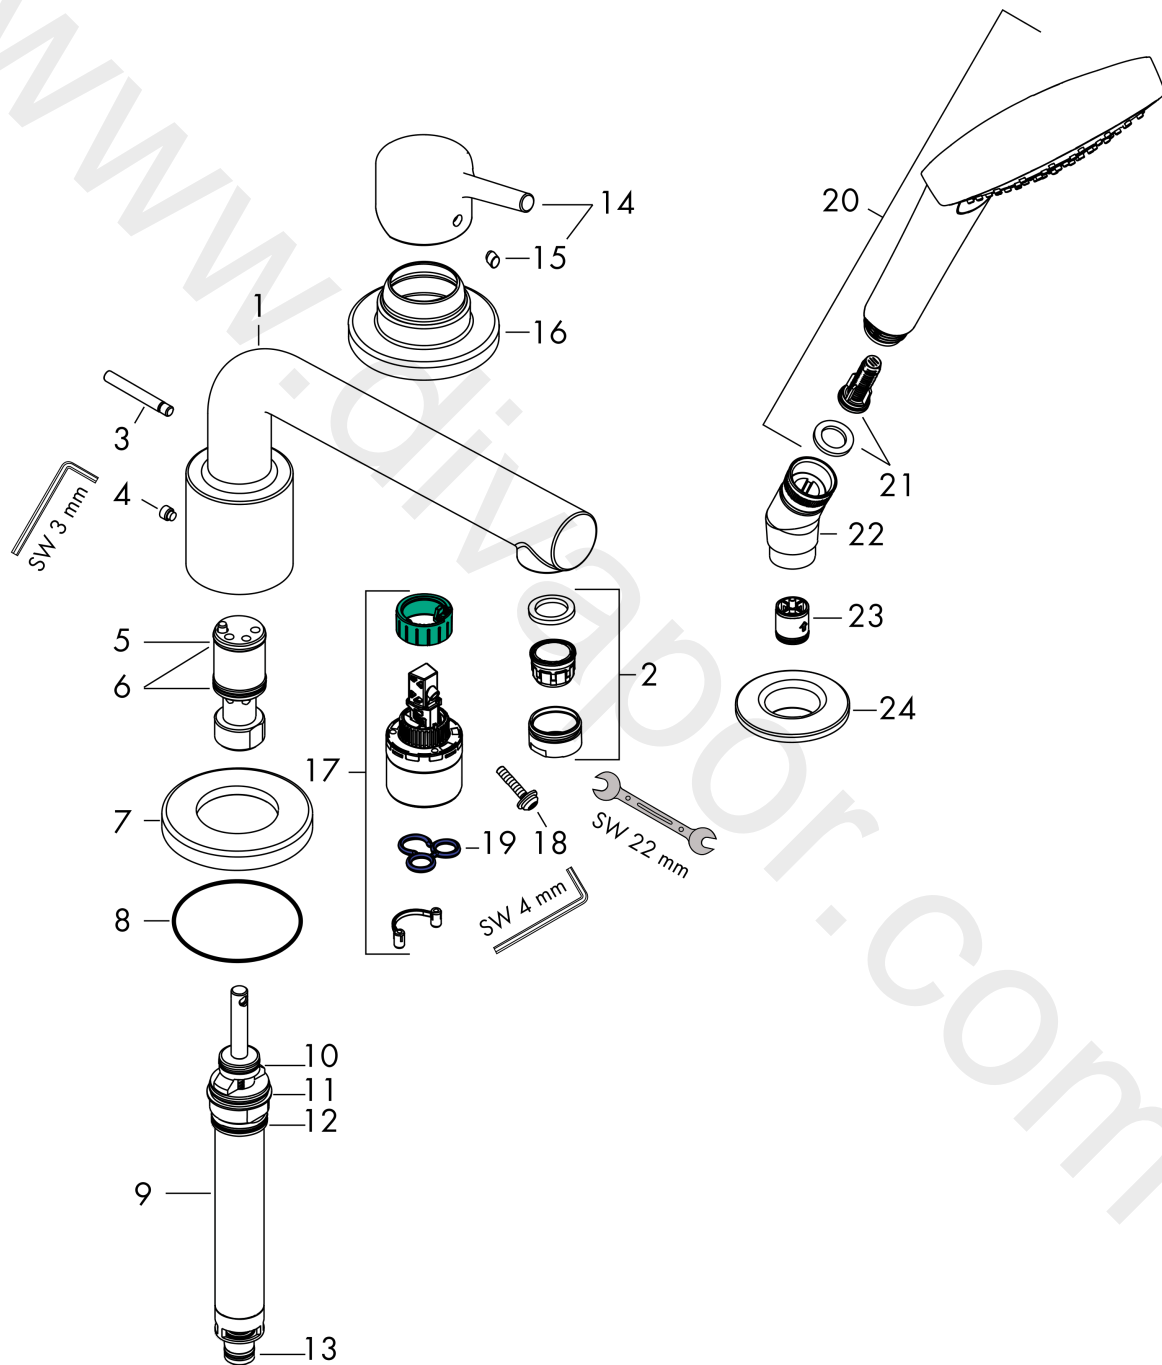

Talis S
3-hole rim mounted single lever bath mixer
 Finish: **Chrome** Article Number: **72417000**

Description

product features

- consists of: 3-hole rim mounted single lever bath mixer, hand shower, shower holder
- 2 functions
- projection: 200 mm
- spray type mixer: normal spray
- spray type hand shower: Rain
- maximum pull-out length of hand shower: 1.60 m
- maximum flow rate at 3 bar: 19 l/min
- flow rate for bath spout at 3 bar: 19 l/min
- flow rate of hand shower at 3 bar: 15 l/min
- ceramic cartridge
- temperature limitation adjustable
- connection dimension: DN15
- installation on bath rim
- min. operating pressure: 1 bar
- max. operating pressure: 10 bar

Talis S
3-hole rim mounted single lever bath mixer
 Finish: **Chrome** Article Number: **72417000**

Exploded Drawing

Year of production: >01/16

Talis S
3-hole rim mounted single lever bath mixer
 Finish: **Chrome** Article Number: **72417000**

Spare part list

Year of production: >01/16

Pos.	Description	Article Number	Price	PU
1	spout cpl.	92782000	£ 275,00	1
2	aerator M24x1 (30 l/min)	96512000	£ 16,10	1
3	diverter knob	98707000	£ 25,00	1
4	hollow set screw M6x6	97660000	£ 3,30	1
5	guide tube	92214000	£ 51,00	1
6	O-ring 21x1,5	98219000	£ 3,30	1
7	escutcheon Ø 70 mm	97779000	£ 79,00	1
8	O-ring 58x3	98202000	£ 3,30	1
9	selector assy	96775000	£ 79,00	1
10	O-Ring 14x2,5	98189000	£ 3,30	1
11	O-Ring 23x2,5	98183000	£ 3,30	1
12	O-Ring 22x2	98185000	£ 3,30	1
13	O-ring 9x2,5	98217000	£ 3,30	1
14	handle	92644000	£ 35,00	1
15	screw cover	96338000	£ 3,30	1
16	escutcheon	95797000	£ 35,00	1
17	cartridge, assy	92730000	£ 35,00	1
18	locking screw for handle	95140000	£ 6,10	1
19	seal	95008000	£ 9,00	1
20	handshower	26804400	£ 60,00	1
21	filter insert	97708000	£ 6,10	1
22	shower holder	28071000	£ 43,00	1
23	set of non return valves DW 15	94074000	£ 16,10	1
24	escutcheon Ø 52 mm	97159000	£ 51,00	1
a	-	13439180	£ 437,00	1
b	Grease	90920000	£ 16,10	1