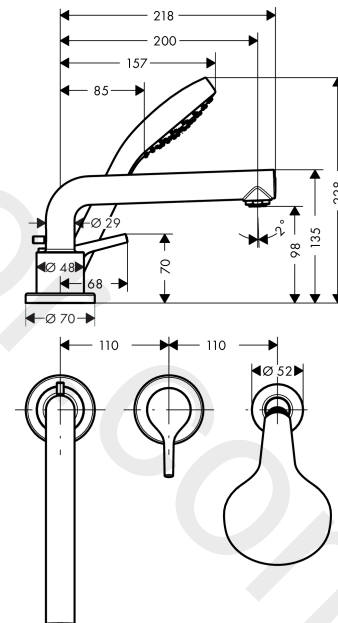

Talis S
3-hole rim mounted single lever bath mixer
 Finish: **Chrome** Article Number: **72417000**

Description

product features

- consists of: 3-hole rim mounted single lever bath mixer, hand shower, shower holder
- 2 functions
- projection: 200 mm
- spray type mixer: normal spray
- spray type hand shower: Rain
- maximum pull-out length of hand shower: 1.60 m
- maximum flow rate at 3 bar: 19 l/min
- flow rate for bath spout at 3 bar: 19 l/min
- flow rate of hand shower at 3 bar: 15 l/min
- ceramic cartridge
- temperature limitation adjustable
- connection dimension: DN15
- installation on bath rim
- min. operating pressure: 1 bar
- max. operating pressure: 10 bar

Article Details

Price excl. VAT

487,50 £

Technology

Product image

Scale drawing

Talis S
3-hole rim mounted single lever bath mixer
 Finish: **Chrome** Article Number: **72417000**

Flowchart

Spare part list

Year of production: >01/16

Pos.	Description	Article Number	Price	PU
1	spout cpl.	92782000	£ 275,00	1
2	aerator M24x1 (30 l/min)	96512000	£ 16,10	1
3	diverter knob	98707000	£ 25,00	1
4	hollow set screw M6x6	97660000	£ 3,30	1
5	guide tube	92214000	£ 51,00	1
6	O-ring 21x1,5	98219000	£ 3,30	1
7	escutcheon Ø 70 mm	97779000	£ 79,00	1
8	O-ring 58x3	98202000	£ 3,30	1
9	selector assy	96775000	£ 79,00	1
10	O-Ring 14x2,5	98189000	£ 3,30	1
11	O-Ring 23x2,5	98183000	£ 3,30	1
12	O-Ring 22x2	98185000	£ 3,30	1
13	O-ring 9x2,5	98217000	£ 3,30	1
14	handle	92644000	£ 35,00	1
15	screw cover	96338000	£ 3,30	1
16	escutcheon	95797000	£ 35,00	1
17	cartridge, assy	92730000	£ 35,00	1
18	locking screw for handle	95140000	£ 6,10	1
19	seal	95008000	£ 9,00	1
20	handshower	26804400	£ 60,00	1
21	filter insert	97708000	£ 6,10	1
22	shower holder	28071000	£ 43,00	1
23	set of non return valves DW 15	94074000	£ 16,10	1
24	escutcheon Ø 52 mm	97159000	£ 51,00	1
a	-	13439180	£ 437,00	1
b	Grease	90920000	£ 16,10	1