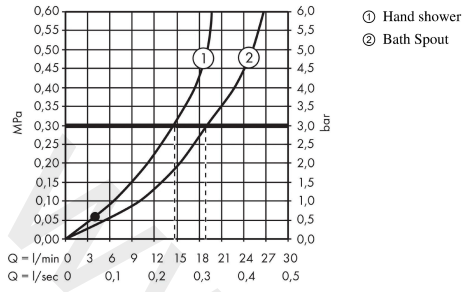

Talis S
3-hole rim mounted single lever bath mixer
 Finish: **Chrome** Article Number: **72417000**

Description

product features

- consists of: 3-hole rim mounted single lever bath mixer, hand shower, shower holder
- 2 functions
- projection: 200 mm
- spray type mixer: normal spray
- spray type hand shower: Rain
- maximum pull-out length of hand shower: 1.60 m
- maximum flow rate at 3 bar: 19 l/min
- flow rate for bath spout at 3 bar: 19 l/min
- flow rate of hand shower at 3 bar: 15 l/min
- ceramic cartridge
- temperature limitation adjustable
- connection dimension: DN15
- installation on bath rim
- min. operating pressure: 1 bar
- max. operating pressure: 10 bar

Article Details

Price excl. VAT

487,50 £

Technology

Product image

Scale drawing

Talis S
3-hole rim mounted single lever bath mixer
 Finish: **Chrome** Article Number: **72417000**

Flowchart