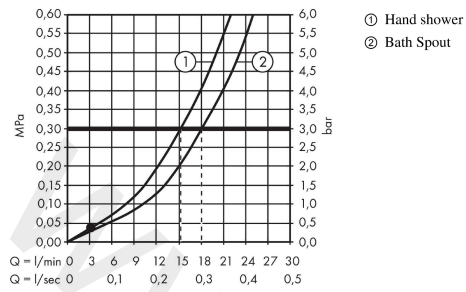

Talis S
3-hole rim mounted single lever bath mixer for Secuflex
 Finish: **Chrome** Article Number: **72416000**

Description

product features

- consists of: 3-hole rim mounted single lever bath mixer, hand shower, shower holder
- 2 functions
- projection: 200 mm
- spray type mixer: normal spray
- spray type hand shower: Rain
- maximum pull-out length of hand shower: 1.10 m
- maximum flow rate at 3 bar: 18 l/min
- flow rate of hand shower at 3 bar: 15,1 l/min
- ceramic cartridge
- temperature limitation adjustable
- connection dimension: DN15
- suitable for installation on bath rim
- min. operating pressure: 1 bar
- max. operating pressure: 10 bar

Article Details

Price excl. VAT

666,67 £

Technology

Product image

Scale drawing

Talis S
3-hole rim mounted single lever bath mixer for Secuflex
 Finish: **Chrome** Article Number: **72416000**

Flowchart