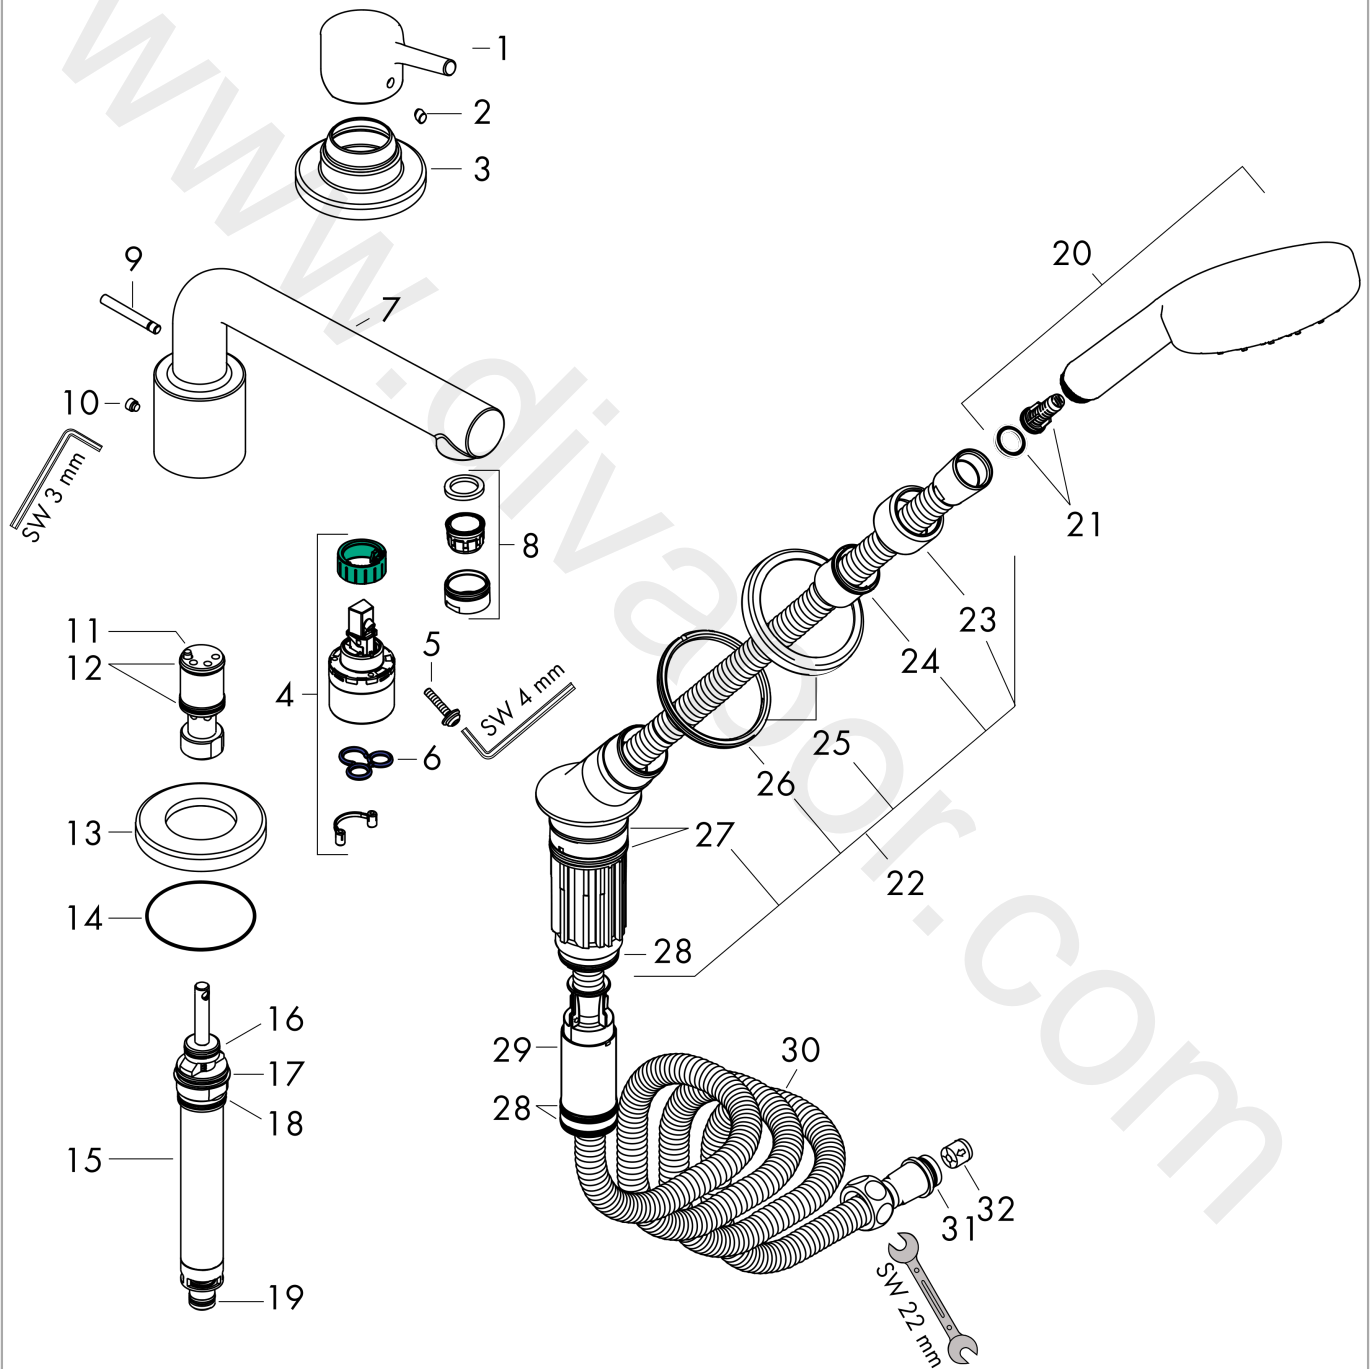

Talis S
3-hole rim mounted single lever bath mixer for Secuflex
Finish: **Chrome** Article Number: **72416000**

Exploded Drawing

Year of production: >01/16

Talis S
3-hole rim mounted single lever bath mixer for Secuflex
Finish: **Chrome** Article Number: **72416000**

Spare part list

Year of production: >01/16

Pos.	Description	Article Number	Price	PU
1	handle	92644000	£ 35,00	1
2	screw cover	96338000	£ 3,30	1
3	escutcheon	95797000	£ 35,00	1
4	cartridge, assy	92730000	£ 35,00	1
5	locking screw for handle	95140000	£ 6,10	1
6	seal	95008000	£ 9,00	1
7	spout cpl.	92782000	£ 275,00	1
8	aerator M24x1 (30 l/min)	96512000	£ 16,10	1
9	diverter knob	98707000	£ 25,00	1
10	hollow set screw M6x6	97660000	£ 3,30	1
11	guide tube	92214000	£ 51,00	1
12	O-ring 21x1,5	98219000	£ 3,30	1
13	escutcheon Ø 70 mm	97779000	£ 79,00	1
14	O-ring 58x3	98202000	£ 3,30	1
15	selector assy	96775000	£ 79,00	1
16	O-Ring 14x2,5	98189000	£ 3,30	1
17	O-Ring 23x2,5	98183000	£ 3,30	1
18	O-Ring 22x2	98185000	£ 3,30	1
19	O-ring 9x2,5	98217000	£ 3,30	1
20	handshower	26804400	£ 60,00	1
21	filter insert	97708000	£ 6,10	1
22	shower holder, assy	95996000	£ 137,00	1
23	nut	97584000	£ 16,10	1
24	insert for shower holder	96942000	£ 13,30	1
25	escutcheon for shower holder	95753000	£ 64,00	1
26	nut	97149000	£ 13,30	1
27	O-ring 38x2,5	98198000	£ 6,10	1
28	O-Ring 28x2	98194000	£ 3,30	1
29	hose brake	98656000	£ 20,50	1
30	shower hose 2,00 m	94148000	£ 79,00	1
31	O-ring 11x2	98127000	£ 3,30	1
32	set of non return valves DW 15	94074000	£ 16,10	1
a	concealed item	13437180	£ 1.090,00	1