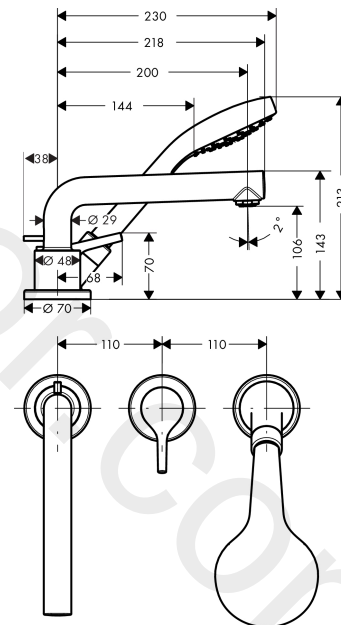

Scale drawing