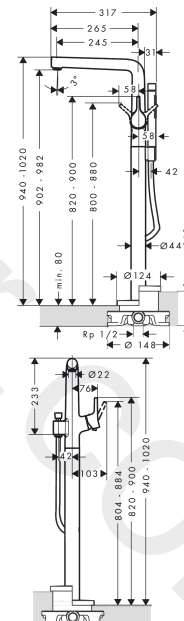

##### product features

- consists of: single lever bath mixer floor standing, baton hand shower, shower hose, shower holder
- 2 functions
- projection: 245 mm
- spray type mixer: normal spray
- spray type hand shower: Rain, MonoRain
- maximum flow rate at 3 bar: 20 l/min
- flow rate for bath spout at 3 bar: 21,8 l/min
- flow rate of hand shower at 3 bar: 14,8 l/min
- ceramic cartridge
- diverter with automatic resetting
- non-return valve
- connection dimension: DN15
- connection type: basic set
- deck mounted
- WRAS 1905001

#### Technology

#### Scale drawing

**Talis S**  
**Single lever bath mixer floor-standing**  
 Finish: **Chrome** Article Number: **72412000**

**Flowchart**

www.divapor.com

**Talis S**  
**Single lever bath mixer floor-standing**  
 Finish: **Chrome** Article Number: **72412000**

**Exploded Drawing**

Year of production: >04/16

**Talis S****Single lever bath mixer floor-standing**Finish: **Chrome** Article Number: **72412000****Spare part list**

Year of production: &gt;04/16

Pos.	Description	Article Number	Price	PU
1	handle	92644000	£ 35,00	1
2	screw cover	96338000	£ 3,30	1
3	flange	97406000	£ 20,50	1
4	nut	97209000	£ 16,10	1
5	O-Ring 32x2	98193000	£ 3,30	1
6	cartridge, assy	92730000	£ 35,00	1
7	locking screw for handle	95140000	£ 6,10	1
8	seal	95008000	£ 9,00	1
9	aerator M24x1 (30 l/min)	96512000	£ 16,10	1
10	diverter knob	95284000	£ 43,00	1
11	sleeve	97738000	£ 6,10	1
12	selector assy	94077000	£ 43,00	1
13	shower hose 1,25 m	28282000	£ 67,00	1
14	shower holder, assy	96295000	£ 35,00	1
15	handshower	28532000	£ 223,00	1
16	filter packing	94246000	£ 3,30	1
17	hexagon socket screw M10x35	97670000	£ 16,10	1
18	O-ring 9x1,5	98117000	£ 3,30	1
19	O-ring 44x2,5	98162000	£ 3,30	1
20	O-ring 29x3	98371000	£ 6,10	1
21	O-ring 7x2	98419000	£ 3,30	1
22	extension set 60 mm	97686000	£ 320,00	1