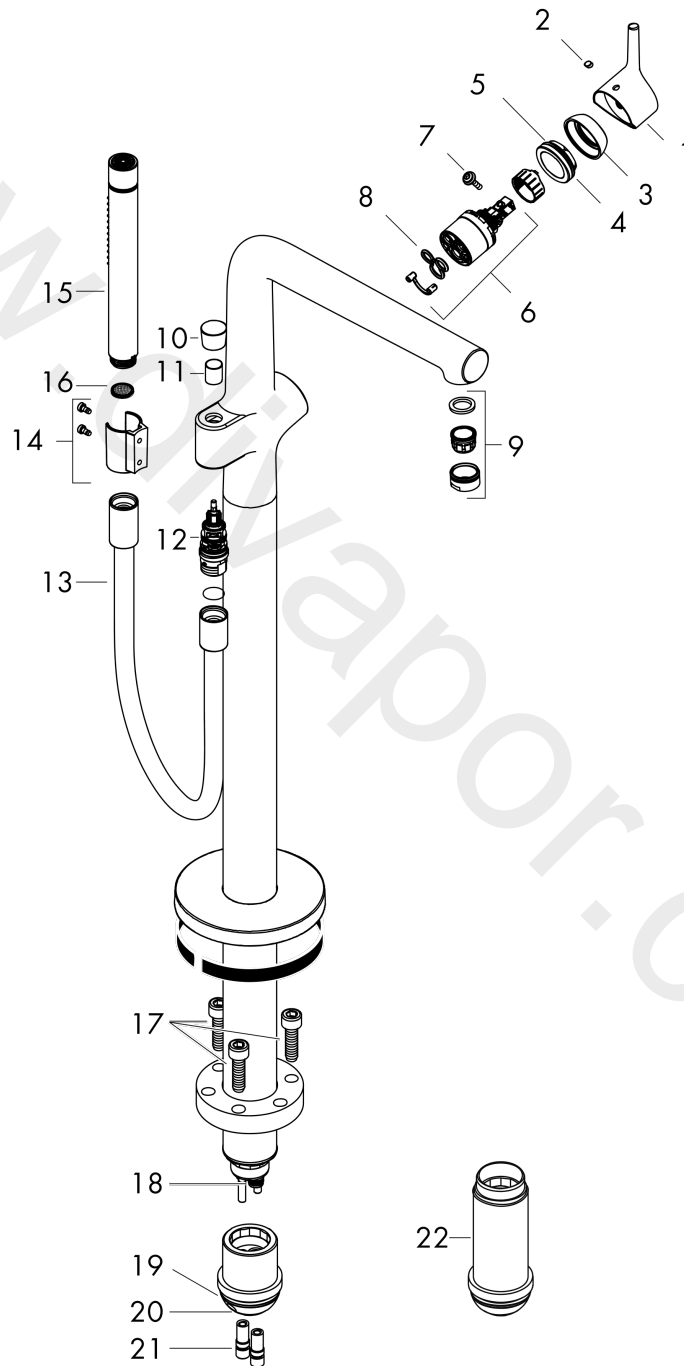

##### product features

- consists of: single lever bath mixer floor standing, baton hand shower, shower hose, shower holder
- 2 functions
- projection: 245 mm
- spray type mixer: normal spray
- spray type hand shower: Rain, MonoRain
- maximum flow rate at 3 bar: 20 l/min
- flow rate for bath spout at 3 bar: 21,8 l/min
- flow rate of hand shower at 3 bar: 14,8 l/min
- ceramic cartridge
- diverter with automatic resetting
- non-return valve
- connection dimension: DN15
- connection type: basic set
- deck mounted
- WRAS 1905001

#### Product image

#### Scale drawing

**Talis S**  
**Single lever bath mixer floor-standing**  
 Finish: **Chrome** Article Number: **72412000**

**Flowchart**

www.divapor.com

**Talis S**  
**Single lever bath mixer floor-standing**  
 Finish: **Chrome** Article Number: **72412000**

**Exploded Drawing**

Year of production: >04/16

**Talis S****Single lever bath mixer floor-standing**Finish: **Chrome** Article Number: **72412000****Spare part list**

Year of production: &gt;04/16

Pos.	Description	Article Number	Price	PU
1	handle	92644000	£ 35,00	1
2	screw cover	96338000	£ 3,30	1
3	flange	97406000	£ 20,50	1
4	nut	97209000	£ 16,10	1
5	O-Ring 32x2	98193000	£ 3,30	1
6	cartridge, assy	92730000	£ 35,00	1
7	locking screw for handle	95140000	£ 6,10	1
8	seal	95008000	£ 9,00	1
9	aerator M24x1 (30 l/min)	96512000	£ 16,10	1
10	diverter knob	95284000	£ 43,00	1
11	sleeve	97738000	£ 6,10	1
12	selector assy	94077000	£ 43,00	1
13	shower hose 1,25 m	28282000	£ 67,00	1
14	shower holder, assy	96295000	£ 35,00	1
15	handshower	28532000	£ 223,00	1
16	filter packing	94246000	£ 3,30	1
17	hexagon socket screw M10x35	97670000	£ 16,10	1
18	O-ring 9x1,5	98117000	£ 3,30	1
19	O-ring 44x2,5	98162000	£ 3,30	1
20	O-ring 29x3	98371000	£ 6,10	1
21	O-ring 7x2	98419000	£ 3,30	1
22	extension set 60 mm	97686000	£ 320,00	1