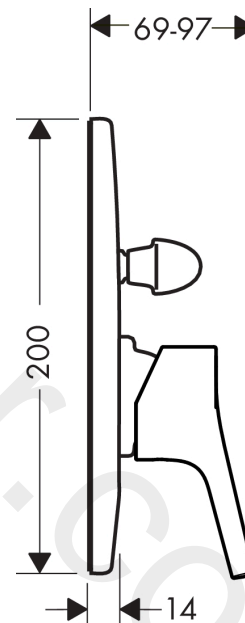

Talis S
Single lever bath mixer for concealed installation
 Finish: **Chrome** Article Number: **72407000**

Description

product features

- 2 functions
- maximum flow rate at 3 bar: 30,7 l/min
- flow rate for bath spout at 3 bar: 30,7 l/min
- flow rate of hand shower at 3 bar: 27,4 l/min
- ceramic cartridge
- temperature limitation adjustable
- diverter with automatic resetting
- connection type: basic set
- wall-mounted
- min. operating pressure: 1 bar
- max. operating pressure: 10 bar
- WRAS 2205035
- WRAS 2205035 - Approval letter

Article Details

Price excl. VAT

89,17 £

Product image

Scale drawing

Talis S
Single lever bath mixer for concealed installation
 Finish: **Chrome** Article Number: **72407000**

Flowchart

www.divapor.com

Talis S
Single lever bath mixer for concealed installation
 Finish: **Chrome** Article Number: **72407000**

Exploded Drawing

Year of production: >10/15

Talis S
Single lever bath mixer for concealed installation
 Finish: **Chrome** Article Number: **72407000**

Spare part list

Year of production: >10/15

Pos.	Description	Article Number	Price	PU
1	handle	92644000	£ 35,00	1
2	screw cover	96338000	£ 3,30	1
3	escutcheon bath/shower mixer	95011000	£ 51,00	1
4	O-Ring 48x3	95508000	£ 3,30	1
5	flange	95010000	£ 35,00	1
6	diverter assy with sleeve and handle	95015000	£ 110,00	1
7	diverter knob cpl.	95013000	£ 16,10	1
8	hollow set screw M4x10	97667000	£ 3,30	1
9	cover cap	95433000	£ 6,10	1
10	hollow screw	96065000	£ 6,10	1
11	O-ring 14x3	98130000	£ 3,30	1
12	O-ring 10x1,5	98123000	£ 3,30	1
13	O-ring 16x2,5	98134000	£ 3,30	1
14	O-ring 13x2	98128000	£ 3,30	1
15	selector assy	96937000	£ 20,50	1
16	extension set 28 mm tub mixer	32498000	£ 173,00	1
17	O-ring 12x1,5	98430000	£ 3,30	1
a	concealed item	31741180	£ 156,00	1