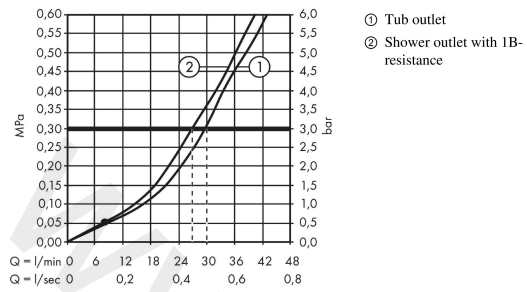

Talis S
Single lever bath mixer for concealed installation
 Finish: **Chrome** Article Number: **72407000**

Description

product features

- 2 functions
- maximum flow rate at 3 bar: 30,7 l/min
- flow rate for bath spout at 3 bar: 30,7 l/min
- flow rate of hand shower at 3 bar: 27,4 l/min
- ceramic cartridge
- temperature limitation adjustable
- diverter with automatic resetting
- connection type: basic set
- wall-mounted
- min. operating pressure: 1 bar
- max. operating pressure: 10 bar
- WRAS 2205035
- WRAS 2205035 - Approval letter

Article Details

Price excl. VAT

89,17 £

Product image

Scale drawing

Talis S
Single lever bath mixer for concealed installation
 Finish: **Chrome** Article Number: **72407000**

Flowchart

www.divapor.com

Talis S
Single lever bath mixer for concealed installation
 Finish: **Chrome** Article Number: **72407000**

Exploded Drawing

Year of production: >10/15

Talis S
Single lever bath mixer for concealed installation
 Finish: **Chrome** Article Number: **72407000**