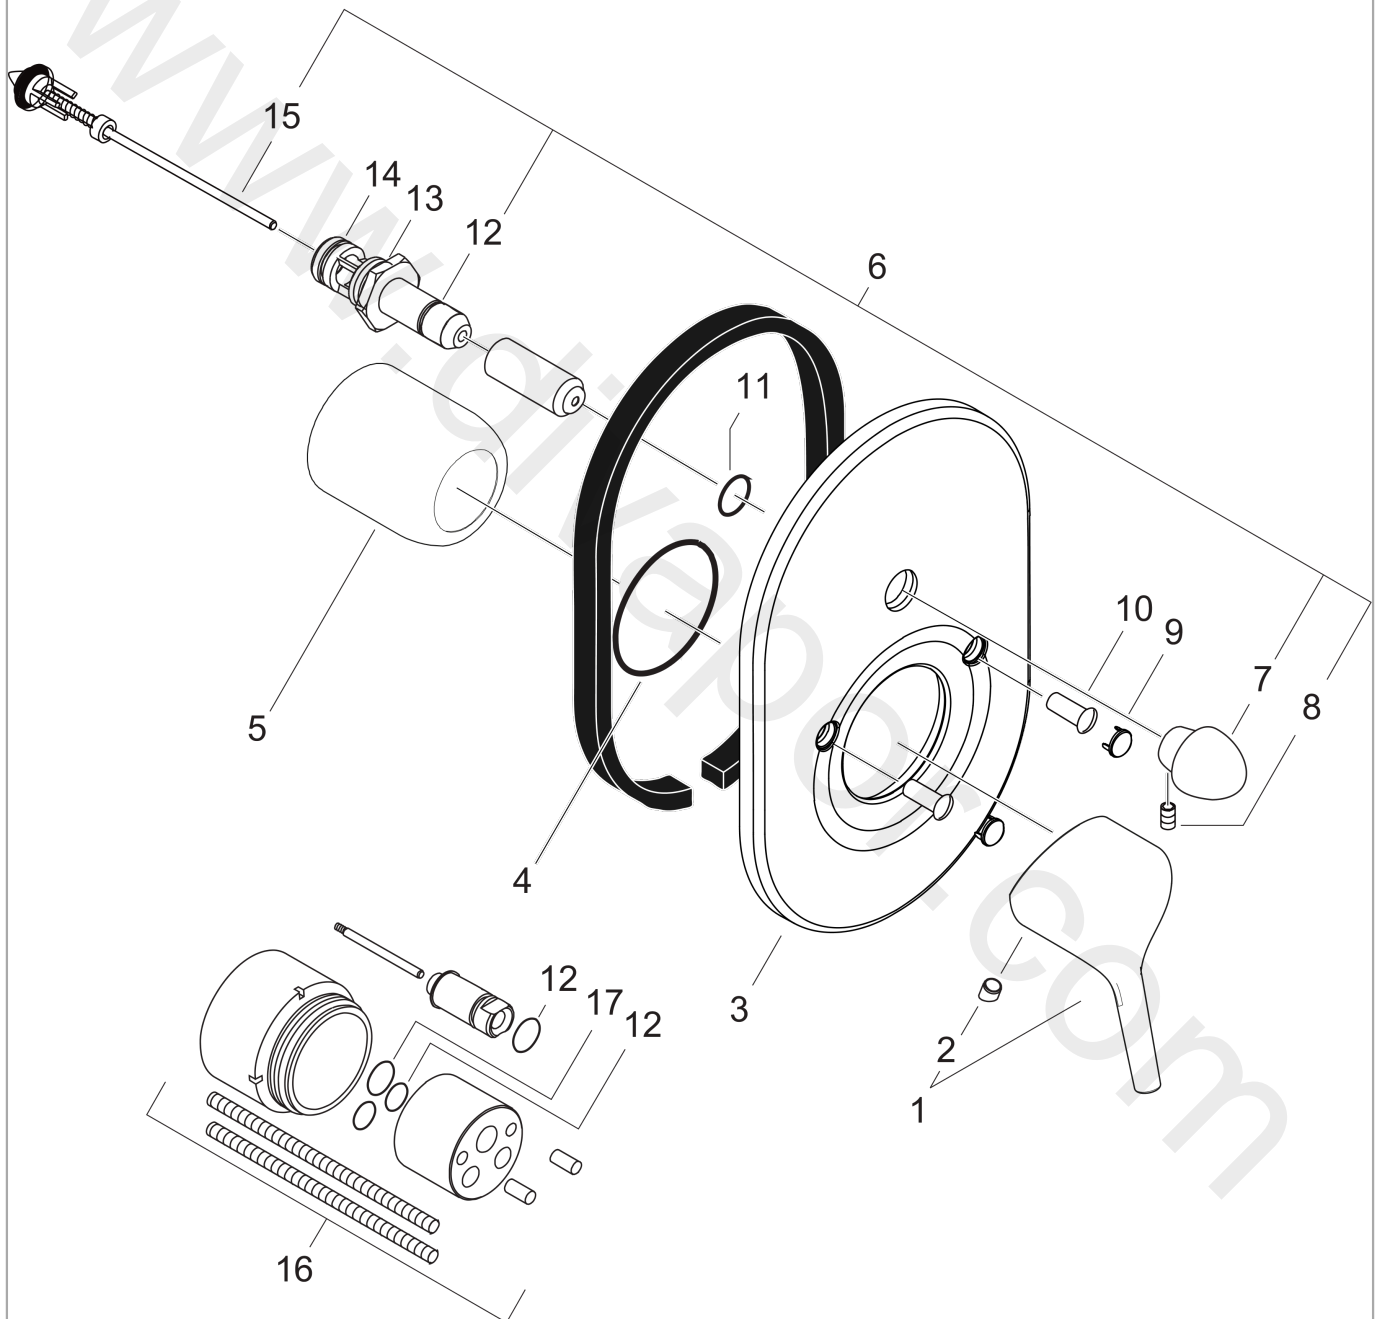

Talis S
Single lever bath mixer for concealed installation
 Finish: **Chrome** Article Number: **72407000**

Description

product features

- 2 functions
- maximum flow rate at 3 bar: 30,7 l/min
- flow rate for bath spout at 3 bar: 30,7 l/min
- flow rate of hand shower at 3 bar: 27,4 l/min
- ceramic cartridge
- temperature limitation adjustable
- diverter with automatic resetting
- connection type: basic set
- wall-mounted
- min. operating pressure: 1 bar
- max. operating pressure: 10 bar
- WRAS 2205035
- WRAS 2205035 - Approval letter

Article Details

Price excl. VAT

89,17 £

Product image

Scale drawing

Talis S
Single lever bath mixer for concealed installation
 Finish: **Chrome** Article Number: **72407000**

Flowchart

www.divapor.com

Talis S
Single lever bath mixer for concealed installation
 Finish: **Chrome** Article Number: **72407000**

Exploded Drawing

Year of production: >10/15

Talis S
Single lever bath mixer for concealed installation
 Finish: **Chrome** Article Number: **72407000**

Spare part list

Year of production: >10/15

Pos.	Description	Article Number	Price	PU
1	handle	92644000	£ 35,00	1
2	screw cover	96338000	£ 3,30	1
3	escutcheon bath/shower mixer	95011000	£ 51,00	1
4	O-Ring 48x3	95508000	£ 3,30	1
5	flange	95010000	£ 35,00	1
6	diverter assy with sleeve and handle	95015000	£ 110,00	1
7	diverter knob cpl.	95013000	£ 16,10	1
8	hollow set screw M4x10	97667000	£ 3,30	1
9	cover cap	95433000	£ 6,10	1
10	hollow screw	96065000	£ 6,10	1
11	O-ring 14x3	98130000	£ 3,30	1
12	O-ring 10x1,5	98123000	£ 3,30	1
13	O-ring 16x2,5	98134000	£ 3,30	1
14	O-ring 13x2	98128000	£ 3,30	1
15	selector assy	96937000	£ 20,50	1
16	extension set 28 mm tub mixer	32498000	£ 173,00	1
17	O-ring 12x1,5	98430000	£ 3,30	1
a	concealed item	31741180	£ 156,00	1