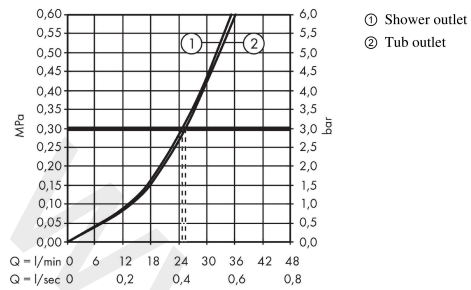

Talis S

Single lever bath mixer for concealed installation with integrated security combination according to EN1717 for iBox universal

Finish: **Chrome** Article Number: **72406000**

Flowchart

www.divapor.com