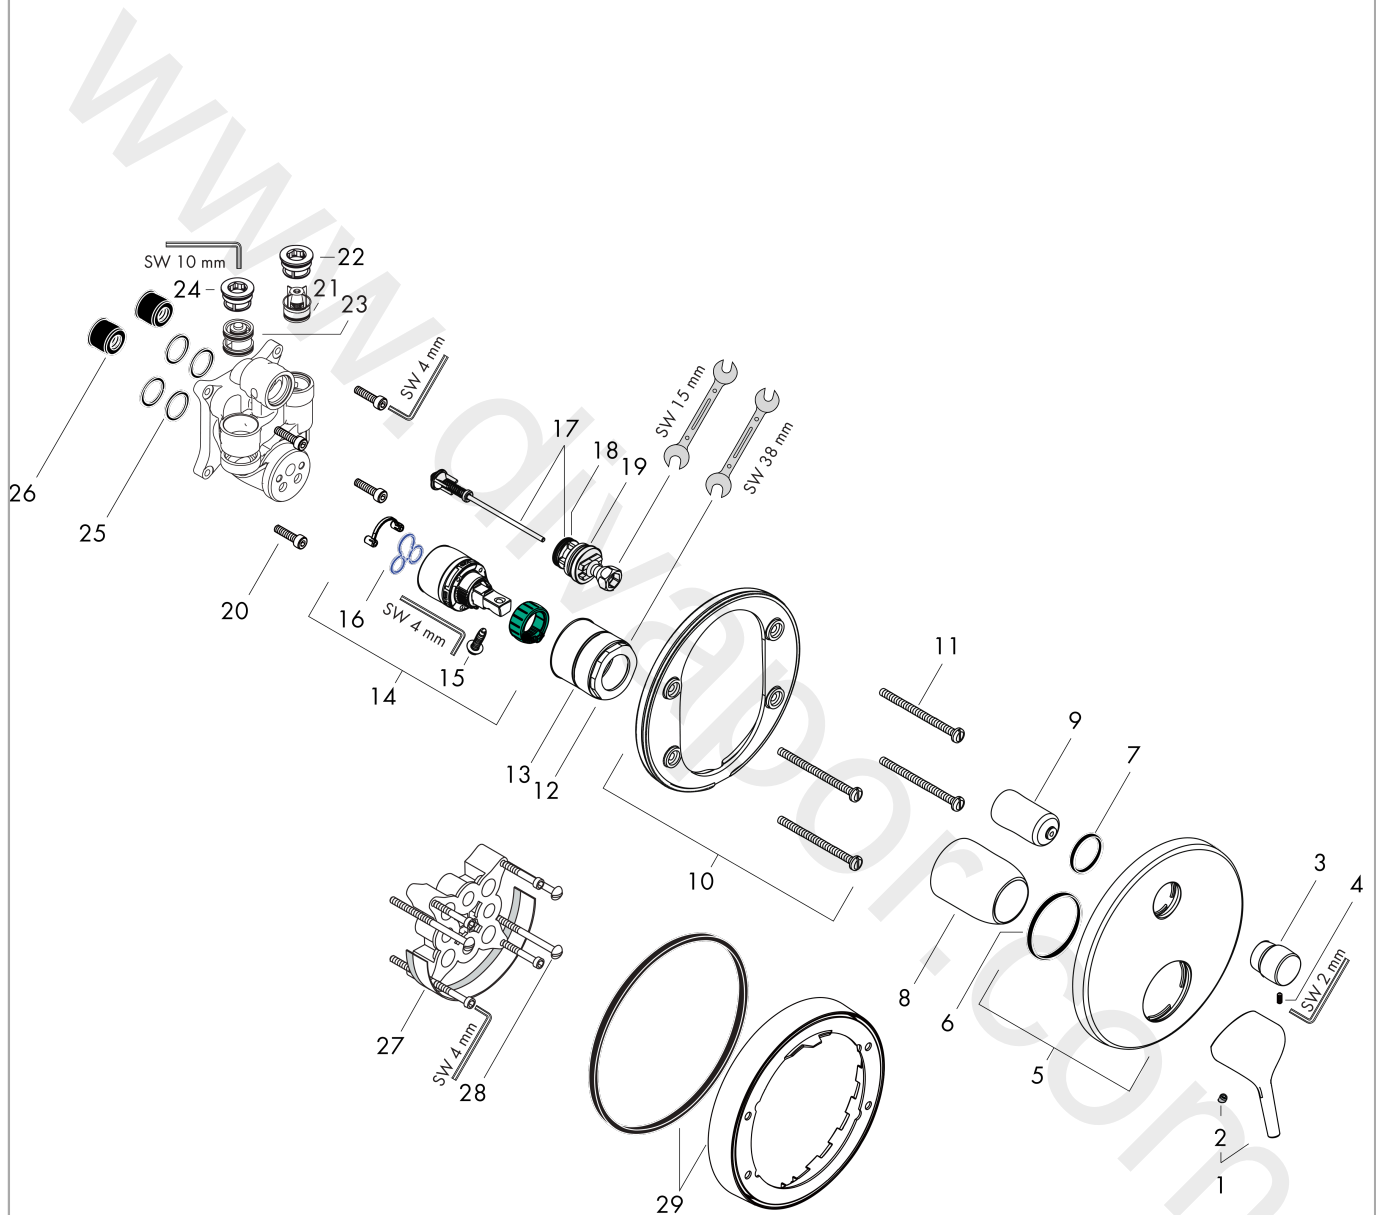

- 2 functions
- maximum flow rate at 3 bar: 25 l/min
- flow rate for bath spout at 3 bar: 25 l/min
- flow rate of hand shower at 3 bar: 24,5 l/min
- ceramic cartridge
- temperature limitation adjustable
- diverter with automatic resetting
- non-return valve
- with silencer
- with integrated safety combination EN 1717
- connection type: basic set
- wall-mounted
- min. operating pressure: 1 bar
- max. operating pressure: 10 bar

Flowchart

www.divapor.com

Talis S

Single lever bath mixer for concealed installation with integrated security combination according to EN1717 for iBox universal

Finish: **Chrome** Article Number: **72406000**

Exploded Drawing

Year of production: >10/15

Talis S

Single lever bath mixer for concealed installation with integrated security combination according to EN1717 for iBox universal

Finish: **Chrome** Article Number: **72406000**