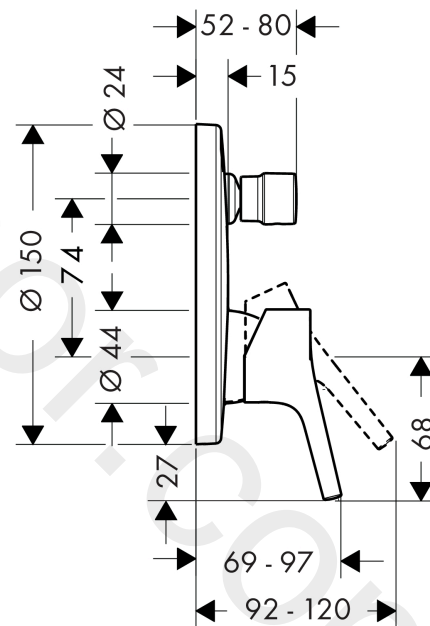

- 2 functions
- maximum flow rate at 3 bar: 25 l/min
- flow rate for bath spout at 3 bar: 25 l/min
- flow rate of hand shower at 3 bar: 24,5 l/min
- ceramic cartridge
- temperature limitation adjustable
- diverter with automatic resetting
- non-return valve
- with silencer
- with integrated safety combination EN 1717
- connection type: basic set
- wall-mounted
- min. operating pressure: 1 bar
- max. operating pressure: 10 bar

Article Details

Price excl. VAT

358,33 £

Product image

Scale drawing

Talis S

Single lever bath mixer for concealed installation with integrated security combination according to EN1717 for iBox universal

Finish: **Chrome** Article Number: **72406000**

Flowchart

www.divapor.com

Talis S

Single lever bath mixer for concealed installation with integrated security combination according to EN1717 for iBox universal

Finish: **Chrome** Article Number: **72406000**