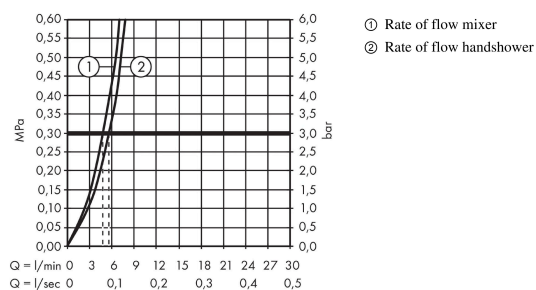

Talis Select S

Basin mixer 100 with bidette hand shower and shower hose 160 cm

Finish: **Chrome** Article Number: **72291000**

Description

product features

- consists of: Basin mixer, bidette hand shower, shower holder, shower hose, waste set
- spout height: 98 mm
- handle variant: lever handle
- maximum flow rate at 3 bar: 5 l/min
- ceramic cartridge
- temperature limitation adjustable
- suitable for continuous flow water heaters
- push-open waste set G 1¼
- material waste set: synthetic
- connection type: G ¾ connections
- connection dimension: DN15

Article Details

Price excl. VAT

300,00 £

Technology

Certificates / Sustainability

Product image

Scale drawing

Flowchart