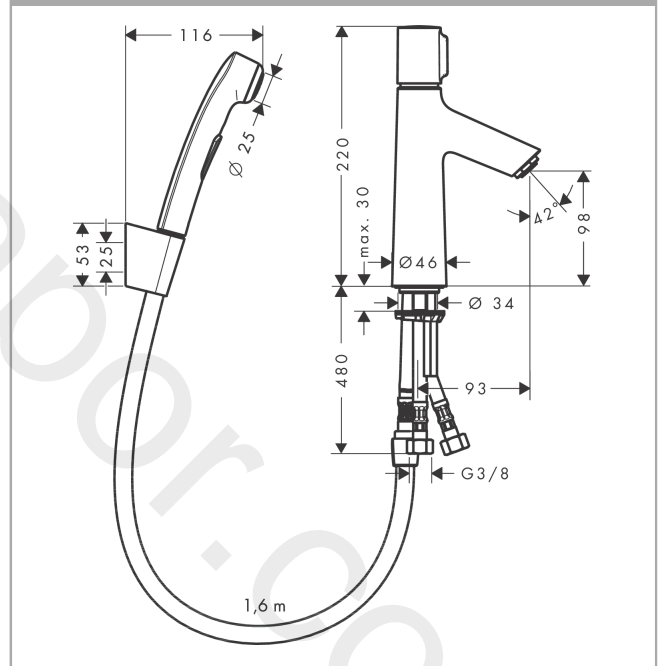

Talis Select S

Basin mixer 100 with bidette hand shower and shower hose 160 cm

Finish: **Chrome** Article Number: **72291000**

Description

product features

- consists of: Basin mixer, bidette hand shower, shower holder, shower hose, waste set
- spout height: 98 mm
- handle variant: lever handle
- maximum flow rate at 3 bar: 5 l/min
- ceramic cartridge
- temperature limitation adjustable
- suitable for continuous flow water heaters
- push-open waste set G 1¼
- material waste set: synthetic
- connection type: G ¾ connections
- connection dimension: DN15

Article Details

Price excl. VAT

300,00 £

Technology

Certificates / Sustainability

Product image

Scale drawing

Flowchart

Talis Select S
Basin mixer 100 with bidette hand shower and shower hose 160 cm
 Finish: **Chrome** Article Number: **72291000**

Exploded Drawing

Year of production: >01/16

Talis Select S

Basin mixer 100 with bidette hand shower and shower hose 160 cm

Finish: **Chrome** Article Number: **72291000**

Spare part list

Year of production: >01/16

Pos.	Description	Article Number	Price	PU
1	handle	92525000	£ 79,00	1
2	adapter for handle	92526000	£ 25,00	1
3	nut	92528000	£ 64,00	1
4	O-ring 27x1,5	92527000	£ 13,30	1
5	cartridge, assy	92529000	£ 110,00	1
6	O-ring 23x2	98398000	£ 3,30	1
7	aerator M24x1 (15 l/min)	13955000	£ 9,00	1
8	screw M8 x 68	97736000	£ 6,10	1
9	seal Ø 42	98722000	£ 6,10	1
10	fixing set	96016000	£ 35,00	1
11	connection hose 600 mm M8x0,75 G3/8	95664000	£ 35,00	1
12	O-ring 7x1,5	98422000	£ 3,30	1
13	non return valve DW 10	96456000	£ 9,00	1
14	filter	92532000	£ 9,00	1
15	sealing set	92533000	£ 3,30	1
16	shower hose Isiflex'B 1,60 m	28276000	£ 38,00	1
17	handshower	96907000	£ 84,00	1
18	filter packing	94246000	£ 3,30	1
19	guide	98918000	£ 3,30	1
a	push-open waste set	50105000	£ 40,00	1