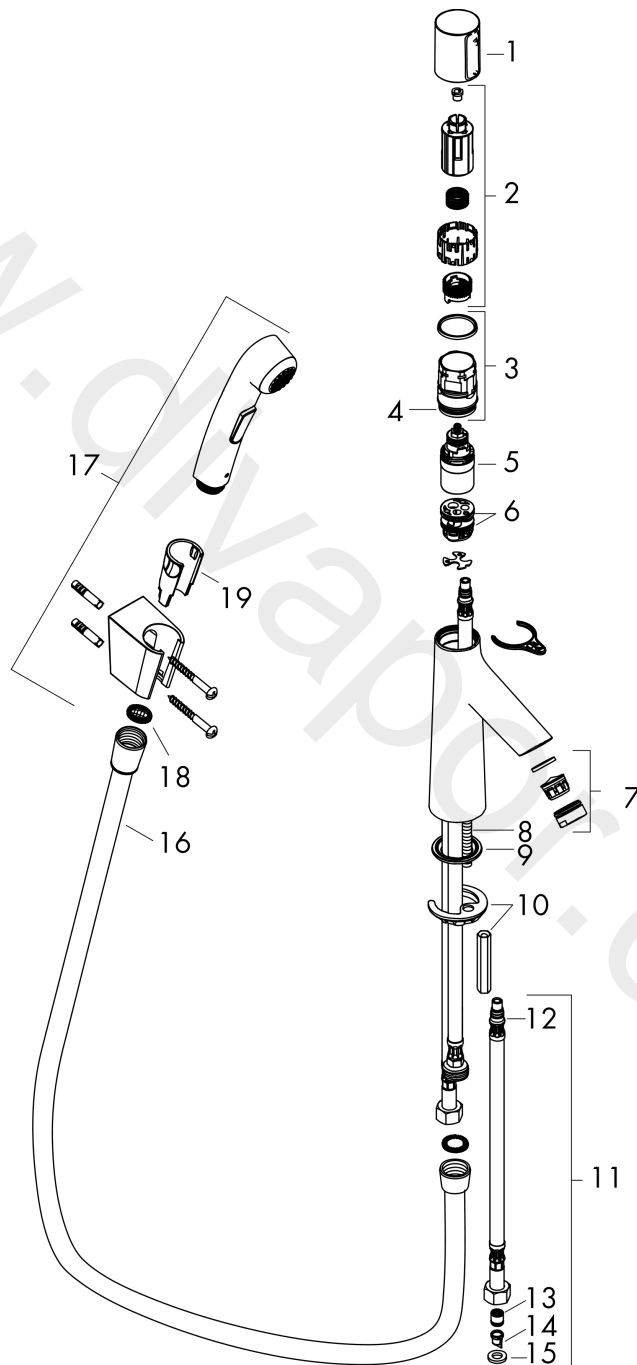

Talis Select S

Basin mixer 100 with bidette hand shower and shower hose 160 cm

Finish: **Chrome** Article Number: **72291000**

Description

product features

- consists of: Basin mixer, bidette hand shower, shower holder, shower hose, waste set
- spout height: 98 mm
- handle variant: lever handle
- maximum flow rate at 3 bar: 5 l/min
- ceramic cartridge
- temperature limitation adjustable
- suitable for continuous flow water heaters
- push-open waste set G 1¼
- material waste set: synthetic
- connection type: G ¾ connections
- connection dimension: DN15

Article Details

Price excl. VAT

300,00 £

Technology

Certificates / Sustainability

Product image

Scale drawing

Flowchart

Talis Select S
Basin mixer 100 with bidette hand shower and shower hose 160 cm
 Finish: **Chrome** Article Number: **72291000**

Exploded Drawing

Year of production: >01/16

Talis Select S

Basin mixer 100 with bidette hand shower and shower hose 160 cm

Finish: **Chrome** Article Number: **72291000**

Spare part list

Year of production: >01/16

Pos.	Description	Article Number	Price	PU
1	handle	92525000	£ 79,00	1
2	adapter for handle	92526000	£ 25,00	1
3	nut	92528000	£ 64,00	1
4	O-ring 27x1,5	92527000	£ 13,30	1
5	cartridge, assy	92529000	£ 110,00	1
6	O-ring 23x2	98398000	£ 3,30	1
7	aerator M24x1 (15 l/min)	13955000	£ 9,00	1
8	screw M8 x 68	97736000	£ 6,10	1
9	seal Ø 42	98722000	£ 6,10	1
10	fixing set	96016000	£ 35,00	1
11	connection hose 600 mm M8x0,75 G3/8	95664000	£ 35,00	1
12	O-ring 7x1,5	98422000	£ 3,30	1
13	non return valve DW 10	96456000	£ 9,00	1
14	filter	92532000	£ 9,00	1
15	sealing set	92533000	£ 3,30	1
16	shower hose Isiflex'B 1,60 m	28276000	£ 38,00	1
17	handshower	96907000	£ 84,00	1
18	filter packing	94246000	£ 3,30	1
19	guide	98918000	£ 3,30	1
a	push-open waste set	50105000	£ 40,00	1