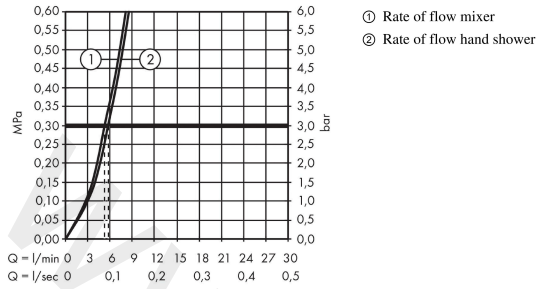

Talis S

Single lever basin mixer with bidette hand shower and shower hose 160 cm

Finish: **Chrome** Article Number: **72290000**

Flowchart

Talis S

Single lever basin mixer with bidette hand shower and shower hose 160 cm

Finish: **Chrome** Article Number: **72290000**

Exploded Drawing

Year of production: >01/16

Talis S**Single lever basin mixer with bidette hand shower and shower hose 160 cm**Finish: **Chrome** Article Number: **72290000****Spare part list**

Year of production: >01/16

Pos.	Description	Article Number	Price	PU
1	handle	92626000	£ 35,00	1
2	screw cover	95704000	£ 3,30	1
3	flange	92625000	£ 35,00	1
4	nut	92627000	£ 20,50	1
5	O-ring 27x1,5	92527000	£ 13,30	1
6	cartridge, assy	97685000	£ 64,00	1
7	seal	98865000	£ 35,00	1
8	adapter for cartridge	92628000	£ 20,50	1
9	O-ring 23x2	98398000	£ 3,30	1
10	aerator M24x1 (15 l/min)	92510000	£ 13,30	1
11	screw M8 x 68	97736000	£ 6,10	1
12	seal Ø 42	98722000	£ 6,10	1
13	fixing set	96016000	£ 35,00	1
14	connection hose 600 mm M8x0,75 G3/8	96556000	£ 25,00	1
15	O-ring 7x1,5	98422000	£ 3,30	1
16	shower hose Isiflex'B 1,60 m	28276000	£ 38,00	1
17	filter packing	94246000	£ 3,30	1
18	handshower	96907000	£ 84,00	1
19	guide	98918000	£ 3,30	1
a	push-open waste set	50105000	£ 40,00	1
b	seal Ø 45	98996000	£ 9,00	1