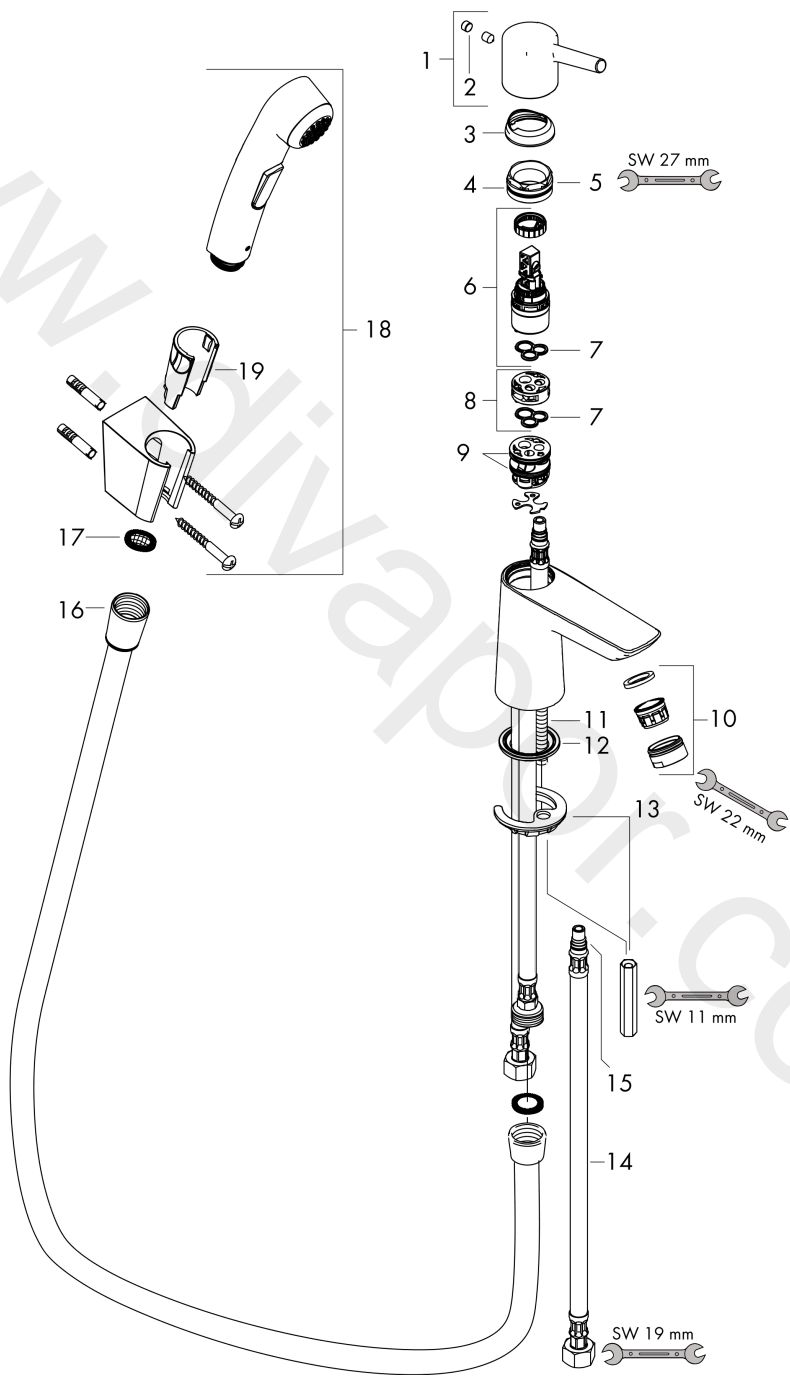

Talis S

Single lever basin mixer with bidette hand shower and shower hose 160 cm

Finish: **Chrome** Article Number: **72290000**

Flowchart

Talis S

Single lever basin mixer with bidette hand shower and shower hose 160 cm

Finish: **Chrome** Article Number: **72290000**

Exploded Drawing

Year of production: >01/16

Talis S**Single lever basin mixer with bidette hand shower and shower hose 160 cm**Finish: **Chrome** Article Number: **72290000****Spare part list**

Year of production: >01/16

Pos.	Description	Article Number	Price	PU
1	handle	92626000	£ 35,00	1
2	screw cover	95704000	£ 3,30	1
3	flange	92625000	£ 35,00	1
4	nut	92627000	£ 20,50	1
5	O-ring 27x1,5	92527000	£ 13,30	1
6	cartridge, assy	97685000	£ 64,00	1
7	seal	98865000	£ 35,00	1
8	adapter for cartridge	92628000	£ 20,50	1
9	O-ring 23x2	98398000	£ 3,30	1
10	aerator M24x1 (15 l/min)	92510000	£ 13,30	1
11	screw M8 x 68	97736000	£ 6,10	1
12	seal Ø 42	98722000	£ 6,10	1
13	fixing set	96016000	£ 35,00	1
14	connection hose 600 mm M8x0,75 G3/8	96556000	£ 25,00	1
15	O-ring 7x1,5	98422000	£ 3,30	1
16	shower hose Isiflex'B 1,60 m	28276000	£ 38,00	1
17	filter packing	94246000	£ 3,30	1
18	handshower	96907000	£ 84,00	1
19	guide	98918000	£ 3,30	1
a	push-open waste set	50105000	£ 40,00	1
b	seal Ø 45	98996000	£ 9,00	1