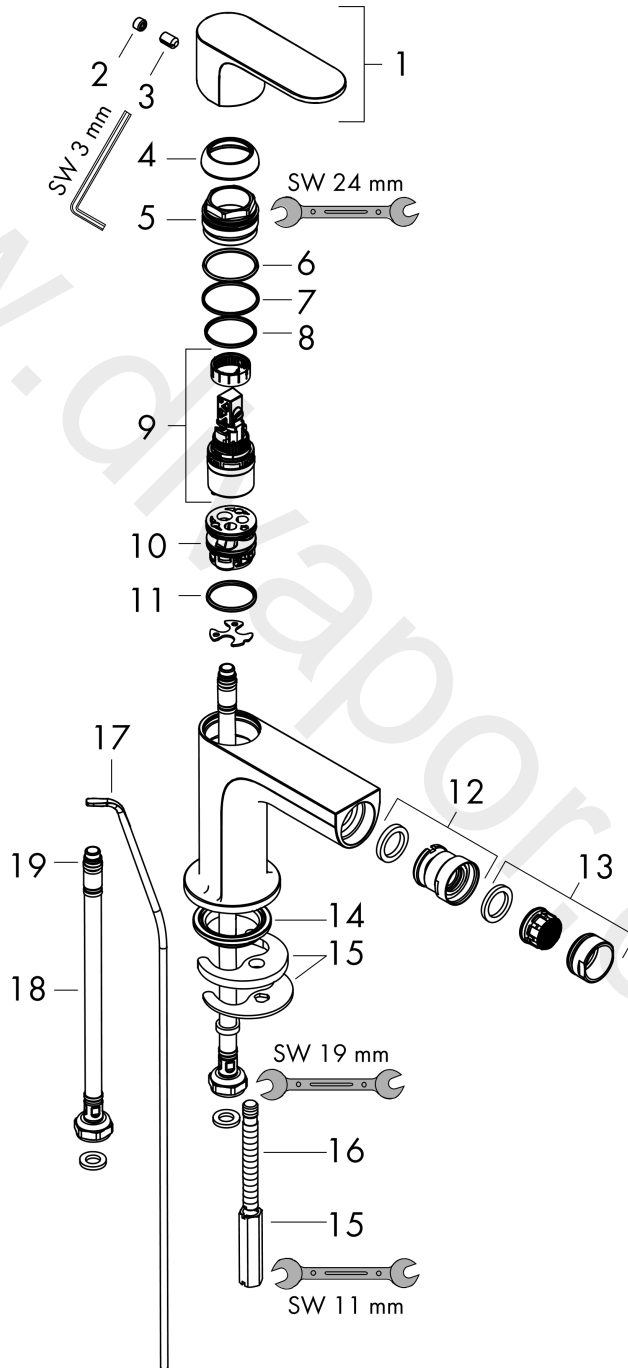

##### product features

- consists of: single lever bidet mixer, waste set
- projection: 120 mm
- spout height: 89 mm
- aerator with ball pivot
- spray type: normal spray
- maximum flow rate at 3 bar: 5 l/min
- ceramic cartridge
- temperature limitation adjustable
- suitable for continuous flow water heaters
- pop-up waste set G 1¼
- material waste set: metal
- connection type: G ¾ connections
- connection dimension: DN15
- EU taxonomy: max. 6 l/min - Substantial Contribution (SC) possible
- WRAS 2306325
- WRAS 2306325 - Approval letter 2306325

#### Scale drawing

**Rebris S**  
**Single lever bidet mixer with metal pop-up waste set**  
 Finish: **Matt Black** Article Number: **72212670**

**Flowchart**

www.divapor.com

**Rebris S**  
**Single lever bidet mixer with metal pop-up waste set**  
 Finish: **Matt Black** Article Number: **72212670**

**Exploded Drawing**

Year of production: >06/22

**Rebris S****Single lever bidet mixer with metal pop-up waste set**Finish: **Matt Black** Article Number: **72212670****Spare part list**

Year of production: &gt;06/22

Pos.	Description	Article Number	Price	PU
1	handle	94642670	£ 76,00	1
2	screw cover	95704610	£ 4,80	1
3	hollow set screw M6x10 DIN 916	96029000	£ 3,30	1
4	flange	98863670	£ 76,00	1
5	nut	98864000	£ 43,00	1
6	O-ring 24x2	98388000	£ 3,30	1
7	O-ring 27x1,5	92527000	£ 13,30	1
8	O-ring 25x1,5	98146000	£ 3,30	1
9	cartridge, assy	95973001	£ 79,00	1
10	adapter for cartridge	98866000	£ 35,00	1
11	O-ring 23x2	98398000	£ 3,30	1
12	ball joint	96050670	£ 64,00	1
13	aerator M24x1 (5 l/min)	92372670	£ 33,00	1
14	seal Ø 42	98722000	£ 6,10	1
15	fixing set	96016000	£ 35,00	1
16	screw M8 x 68	97736000	£ 6,10	1
17	connection hose 450 mm M8x0,75 G3/8	97206000	£ 35,00	1
18	O-ring 6,6x1,6	93019000	£ 3,30	1
19	pull rod	96657670	£ 19,80	1
a	pop up waste	94139670	£ 163,00	1