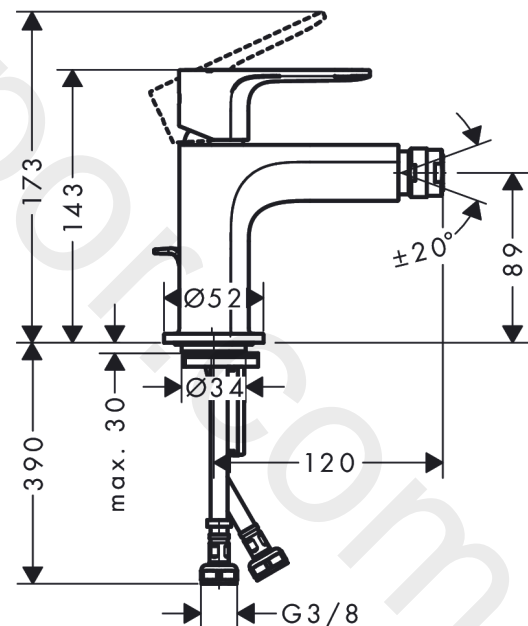

##### product features

- consists of: single lever bidet mixer, waste set
- projection: 120 mm
- spout height: 89 mm
- aerator with ball pivot
- spray type: normal spray
- maximum flow rate at 3 bar: 5 l/min
- ceramic cartridge
- temperature limitation adjustable
- suitable for continuous flow water heaters
- pop-up waste set G 1¼
- material waste set: metal
- connection type: G ¾ connections
- connection dimension: DN15
- EU taxonomy: max. 6 l/min - Substantial Contribution (SC) possible
- WRAS 2306325
- WRAS 2306325 - Approval letter 2306325

#### Scale drawing

**Rebris S**  
**Single lever bidet mixer with metal pop-up waste set**  
 Finish: **Matt Black** Article Number: **72212670**

**Flowchart**

www.divapor.com

**Rebris S**  
**Single lever bidet mixer with metal pop-up waste set**  
 Finish: **Matt Black** Article Number: **72212670**

**Exploded Drawing**

Year of production: >06/22

**Rebris S****Single lever bidet mixer with metal pop-up waste set**Finish: **Matt Black** Article Number: **72212670****Spare part list**

Year of production: &gt;06/22

Pos.	Description	Article Number	Price	PU
1	handle	94642670	£ 76,00	1
2	screw cover	95704610	£ 4,80	1
3	hollow set screw M6x10 DIN 916	96029000	£ 3,30	1
4	flange	98863670	£ 76,00	1
5	nut	98864000	£ 43,00	1
6	O-ring 24x2	98388000	£ 3,30	1
7	O-ring 27x1,5	92527000	£ 13,30	1
8	O-ring 25x1,5	98146000	£ 3,30	1
9	cartridge, assy	95973001	£ 79,00	1
10	adapter for cartridge	98866000	£ 35,00	1
11	O-ring 23x2	98398000	£ 3,30	1
12	ball joint	96050670	£ 64,00	1
13	aerator M24x1 (5 l/min)	92372670	£ 33,00	1
14	seal Ø 42	98722000	£ 6,10	1
15	fixing set	96016000	£ 35,00	1
16	screw M8 x 68	97736000	£ 6,10	1
17	connection hose 450 mm M8x0,75 G3/8	97206000	£ 35,00	1
18	O-ring 6,6x1,6	93019000	£ 3,30	1
19	pull rod	96657670	£ 19,80	1
a	pop up waste	94139670	£ 163,00	1