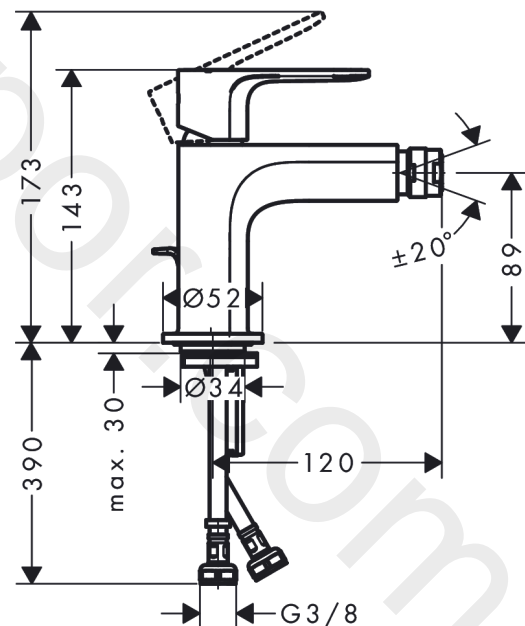

### Description

**product features**

- consists of: single lever bidet mixer, waste set
- projection: 120 mm
- spout height: 89 mm
- aerator with ball pivot
- spray type: normal spray
- maximum flow rate at 3 bar: 5 l/min
- ceramic cartridge
- temperature limitation adjustable
- suitable for continuous flow water heaters
- pop-up waste set G 1¼
- material waste set: synthetic
- connection type: G ¾ connections
- connection dimension: DN15
- EU taxonomy: max. 6 l/min - Substantial Contribution (SC) possible
- WRAS 2306325
- WRAS 2306325 - Approval letter 2306325

### Scale drawing

**Rebris E**  
**Single lever bidet mixer with pop-up waste set**  
 Finish: **Matt Black** Article Number: **72211670**

**Flowchart**

**Rebris E**  
**Single lever bidet mixer with pop-up waste set**  
 Finish: **Matt Black** Article Number: **72211670**

**Exploded Drawing**

Year of production: >06/22

**Rebris E****Single lever bidet mixer with pop-up waste set**Finish: **Matt Black** Article Number: **72211670****Spare part list**

Year of production: &gt;06/22

Pos.	Description	Article Number	Price	PU
1	handle	94643670	£ 76,00	1
2	screw cover	95704610	£ 4,80	1
3	hollow set screw M6x10 DIN 916	96029000	£ 3,30	1
4	flange	98863670	£ 76,00	1
5	nut	98864000	£ 43,00	1
6	O-ring 24x2	98388000	£ 3,30	1
7	O-ring 27x1,5	92527000	£ 13,30	1
8	O-ring 25x1,5	98146000	£ 3,30	1
9	cartridge, assy	95973001	£ 79,00	1
10	adapter for cartridge	98866000	£ 35,00	1
11	O-ring 23x2	98398000	£ 3,30	1
12	ball joint	96050670	£ 64,00	1
13	aerator M24x1 (5 l/min)	92372670	£ 33,00	1
14	seal Ø 42	98722000	£ 6,10	1
15	fixing set	96016000	£ 35,00	1
16	screw M8 x 68	97736000	£ 6,10	1
17	pull rod	96657670	£ 19,80	1
18	connection hose 450 mm M8x0,75 G3/8	97206000	£ 35,00	1
19	O-ring 6,6x1,6	93019000	£ 3,30	1
a	pop up waste	94139670	£ 163,00	1