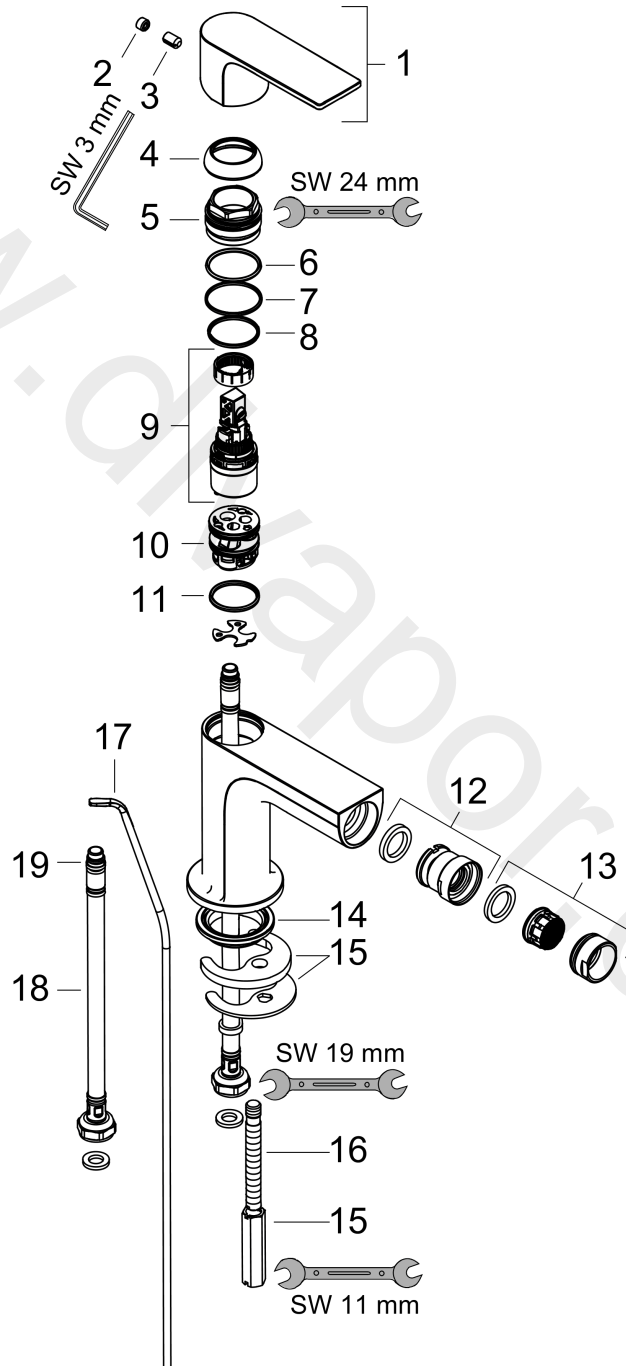

### Description

**product features**

- consists of: single lever bidet mixer, waste set
- projection: 120 mm
- spout height: 89 mm
- aerator with ball pivot
- spray type: normal spray
- maximum flow rate at 3 bar: 5 l/min
- ceramic cartridge
- temperature limitation adjustable
- suitable for continuous flow water heaters
- pop-up waste set G 1¼
- material waste set: synthetic
- connection type: G ¾ connections
- connection dimension: DN15
- EU taxonomy: max. 6 l/min - Substantial Contribution (SC) possible
- WRAS 2306325
- WRAS 2306325 - Approval letter 2306325

### Scale drawing

**Rebris E**  
**Single lever bidet mixer with pop-up waste set**  
 Finish: **Matt Black** Article Number: **72211670**

**Flowchart**

**Rebris E**  
**Single lever bidet mixer with pop-up waste set**  
 Finish: **Matt Black** Article Number: **72211670**

**Exploded Drawing**

Year of production: >06/22

**Rebris E****Single lever bidet mixer with pop-up waste set**Finish: **Matt Black** Article Number: **72211670****Spare part list**

Year of production: &gt;06/22

Pos.	Description	Article Number	Price	PU
1	handle	94643670	£ 76,00	1
2	screw cover	95704610	£ 4,80	1
3	hollow set screw M6x10 DIN 916	96029000	£ 3,30	1
4	flange	98863670	£ 76,00	1
5	nut	98864000	£ 43,00	1
6	O-ring 24x2	98388000	£ 3,30	1
7	O-ring 27x1,5	92527000	£ 13,30	1
8	O-ring 25x1,5	98146000	£ 3,30	1
9	cartridge, assy	95973001	£ 79,00	1
10	adapter for cartridge	98866000	£ 35,00	1
11	O-ring 23x2	98398000	£ 3,30	1
12	ball joint	96050670	£ 64,00	1
13	aerator M24x1 (5 l/min)	92372670	£ 33,00	1
14	seal Ø 42	98722000	£ 6,10	1
15	fixing set	96016000	£ 35,00	1
16	screw M8 x 68	97736000	£ 6,10	1
17	pull rod	96657670	£ 19,80	1
18	connection hose 450 mm M8x0,75 G3/8	97206000	£ 35,00	1
19	O-ring 6,6x1,6	93019000	£ 3,30	1
a	pop up waste	94139670	£ 163,00	1