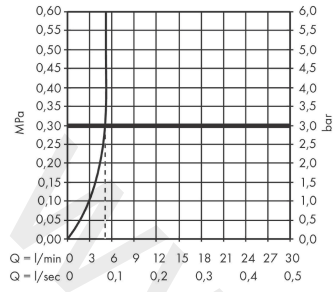

Rebris E
Single lever bidet mixer with pop-up waste set
Finish: **Matt Black** Article Number: **72211670**

Flowchart