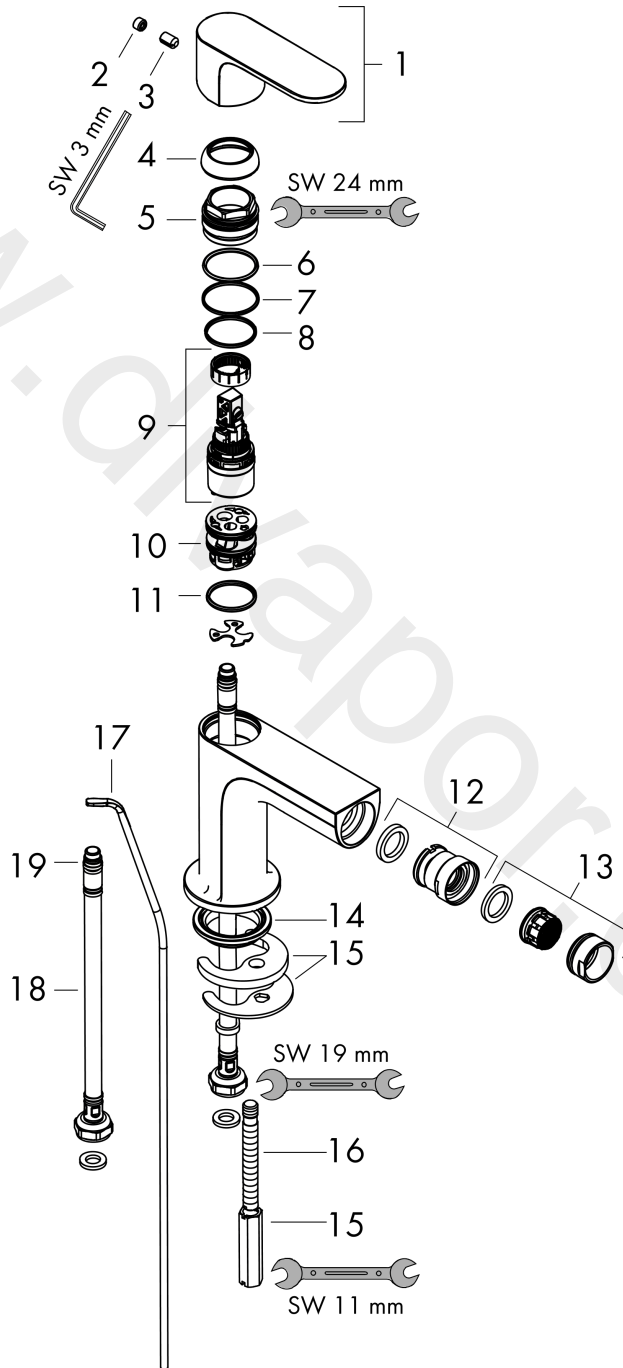

Rebris S
Single lever bidet mixer with pop-up waste set
 Finish: **Matt Black** Article Number: **72210670**

Description

product features

- consists of: single lever bidet mixer, waste set
- projection: 120 mm
- spout height: 89 mm
- aerator with ball pivot
- spray type: normal spray
- maximum flow rate at 3 bar: 5 l/min
- ceramic cartridge
- temperature limitation adjustable
- suitable for continuous flow water heaters
- pop-up waste set G 1¼
- material waste set: synthetic
- connection type: G ¾ connections
- connection dimension: DN15
- EU taxonomy: max. 6 l/min - Substantial Contribution (SC) possible
- WRAS 2306325
- WRAS 2306325 - Approval letter 2306325

Article Details

Price excl. VAT 157,50 £

Technology

Design awards

Product image

Scale drawing

Rebris S
Single lever bidet mixer with pop-up waste set
 Finish: **Matt Black** Article Number: **72210670**

Flowchart

www.divapor.com

Rebris S
Single lever bidet mixer with pop-up waste set
 Finish: **Matt Black** Article Number: **72210670**

Exploded Drawing

Year of production: >06/22

Rebris S**Single lever bidet mixer with pop-up waste set**Finish: **Matt Black** Article Number: **72210670****Spare part list**

Year of production: >06/22

Pos.	Description	Article Number	Price	PU
1	handle	94642670	£ 76,00	1
2	screw cover	95704610	£ 4,80	1
3	hollow set screw M6x10 DIN 916	96029000	£ 3,30	1
4	flange	98863670	£ 76,00	1
5	nut	98864000	£ 43,00	1
6	O-ring 24x2	98388000	£ 3,30	1
7	O-ring 27x1,5	92527000	£ 13,30	1
8	O-ring 25x1,5	98146000	£ 3,30	1
9	cartridge, assy	95973001	£ 79,00	1
10	adapter for cartridge	98866000	£ 35,00	1
11	O-ring 23x2	98398000	£ 3,30	1
12	ball joint	96050670	£ 64,00	1
13	aerator M24x1 (5 l/min)	92372670	£ 33,00	1
14	seal Ø 42	98722000	£ 6,10	1
15	fixing set	96016000	£ 35,00	1
16	screw M8 x 68	97736000	£ 6,10	1
17	connection hose 450 mm M8x0,75 G3/8	97206000	£ 35,00	1
18	O-ring 6,6x1,6	93019000	£ 3,30	1
19	pull rod	96657670	£ 19,80	1
a	pop up waste	94139670	£ 163,00	1