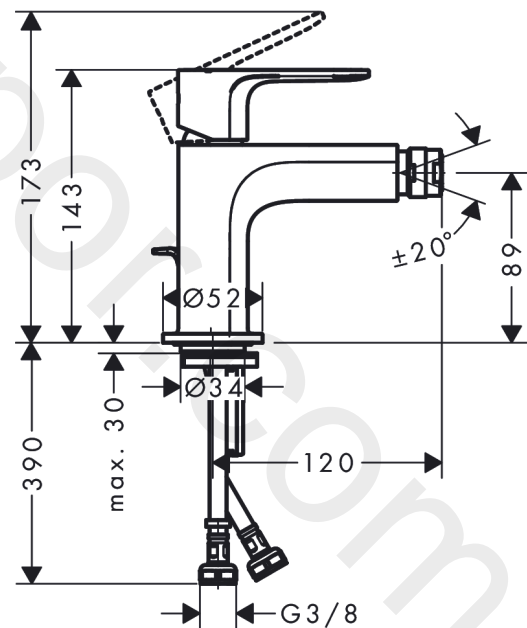

Rebris S
Single lever bidet mixer with pop-up waste set
 Finish: **Matt Black** Article Number: **72210670**

Description

product features

- consists of: single lever bidet mixer, waste set
- projection: 120 mm
- spout height: 89 mm
- aerator with ball pivot
- spray type: normal spray
- maximum flow rate at 3 bar: 5 l/min
- ceramic cartridge
- temperature limitation adjustable
- suitable for continuous flow water heaters
- pop-up waste set G 1¼
- material waste set: synthetic
- connection type: G ¾ connections
- connection dimension: DN15
- EU taxonomy: max. 6 l/min - Substantial Contribution (SC) possible
- WRAS 2306325
- WRAS 2306325 - Approval letter 2306325

Article Details

Price excl. VAT 157,50 £

Technology

Design awards

Product image

Scale drawing

Rebris S
Single lever bidet mixer with pop-up waste set
 Finish: **Matt Black** Article Number: **72210670**

Flowchart

www.divapor.com

Rebris S
Single lever bidet mixer with pop-up waste set
 Finish: **Matt Black** Article Number: **72210670**

Exploded Drawing

Year of production: >06/22

Rebris S**Single lever bidet mixer with pop-up waste set**Finish: **Matt Black** Article Number: **72210670****Spare part list**

Year of production: >06/22

Pos.	Description	Article Number	Price	PU
1	handle	94642670	£ 76,00	1
2	screw cover	95704610	£ 4,80	1
3	hollow set screw M6x10 DIN 916	96029000	£ 3,30	1
4	flange	98863670	£ 76,00	1
5	nut	98864000	£ 43,00	1
6	O-ring 24x2	98388000	£ 3,30	1
7	O-ring 27x1,5	92527000	£ 13,30	1
8	O-ring 25x1,5	98146000	£ 3,30	1
9	cartridge, assy	95973001	£ 79,00	1
10	adapter for cartridge	98866000	£ 35,00	1
11	O-ring 23x2	98398000	£ 3,30	1
12	ball joint	96050670	£ 64,00	1
13	aerator M24x1 (5 l/min)	92372670	£ 33,00	1
14	seal Ø 42	98722000	£ 6,10	1
15	fixing set	96016000	£ 35,00	1
16	screw M8 x 68	97736000	£ 6,10	1
17	connection hose 450 mm M8x0,75 G3/8	97206000	£ 35,00	1
18	O-ring 6,6x1,6	93019000	£ 3,30	1
19	pull rod	96657670	£ 19,80	1
a	pop up waste	94139670	£ 163,00	1