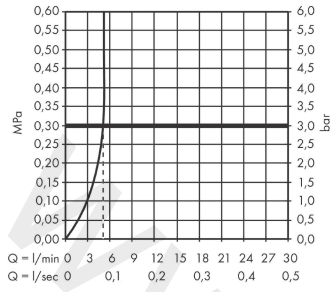

Rebris S
Single lever bidet mixer with pop-up waste set
 Finish: **Matt Black** Article Number: **72210670**

Description

product features

- consists of: single lever bidet mixer, waste set
- projection: 120 mm
- spout height: 89 mm
- aerator with ball pivot
- spray type: normal spray
- maximum flow rate at 3 bar: 5 l/min
- ceramic cartridge
- temperature limitation adjustable
- suitable for continuous flow water heaters
- pop-up waste set G 1¼
- material waste set: synthetic
- connection type: G ¾ connections
- connection dimension: DN15
- EU taxonomy: max. 6 l/min - Substantial Contribution (SC) possible
- WRAS 2306325
- WRAS 2306325 - Approval letter 2306325

Article Details

Price excl. VAT 157,50 £

Technology

Design awards

Product image

Scale drawing

Rebris S
Single lever bidet mixer with pop-up waste set
 Finish: **Matt Black** Article Number: **72210670**

Flowchart

Year of production: >06/22

Pos.	Description	Article Number	Price	PU
1	handle	94642670	£ 76,00	1
2	screw cover	95704610	£ 4,80	1
3	hollow set screw M6x10 DIN 916	96029000	£ 3,30	1
4	flange	98863670	£ 76,00	1
5	nut	98864000	£ 43,00	1
6	O-ring 24x2	98388000	£ 3,30	1
7	O-ring 27x1,5	92527000	£ 13,30	1
8	O-ring 25x1,5	98146000	£ 3,30	1
9	cartridge, assy	95973001	£ 79,00	1
10	adapter for cartridge	98866000	£ 35,00	1
11	O-ring 23x2	98398000	£ 3,30	1
12	ball joint	96050670	£ 64,00	1
13	aerator M24x1 (5 l/min)	92372670	£ 33,00	1
14	seal Ø 42	98722000	£ 6,10	1
15	fixing set	96016000	£ 35,00	1
16	screw M8 x 68	97736000	£ 6,10	1
17	connection hose 450 mm M8x0,75 G3/8	97206000	£ 35,00	1
18	O-ring 6,6x1,6	93019000	£ 3,30	1
19	pull rod	96657670	£ 19,80	1
a	pop up waste	94139670	£ 163,00	1